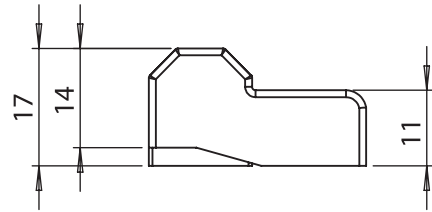

Leaf Hinges