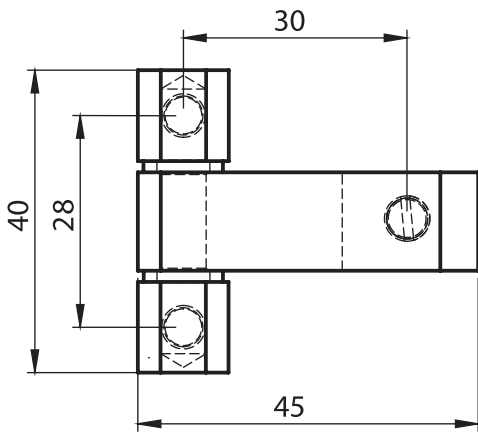

Leaf Hinges

Material

- **Housing** : Steel, zinc plated
- **Pin** : Brass, nickel plated
- **Screws** : Steel, zinc plated

3034 - 180° Hinge

Item Number	3034 - 431

LH/RH