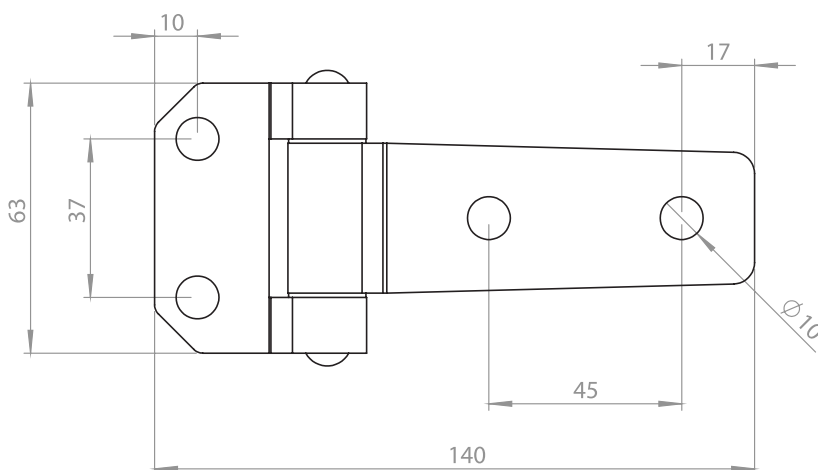

3104 - 180° Hinge

	Steel, Black Coated	Stainless Steel
Item Number	3104-310	3104-500

RoHS

LH/RH