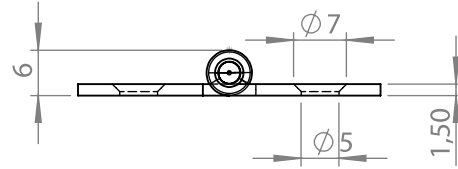

LH/RH

Item Number	3903-500