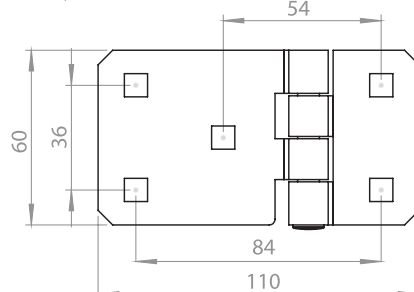

3093 - 80° Hinge