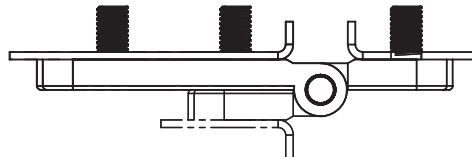

Leaf Hinges

Material

Housing : Zinc die, black coated
Pin : Stainless Steel, AISI 303

3123 - 180° Hinge

Item Number	Zinc Die Black Coated
80 x 70	3123 - 210
80 x 110	3107 - 210
80 x 150	3108 - 210

RoHS

LH/RH