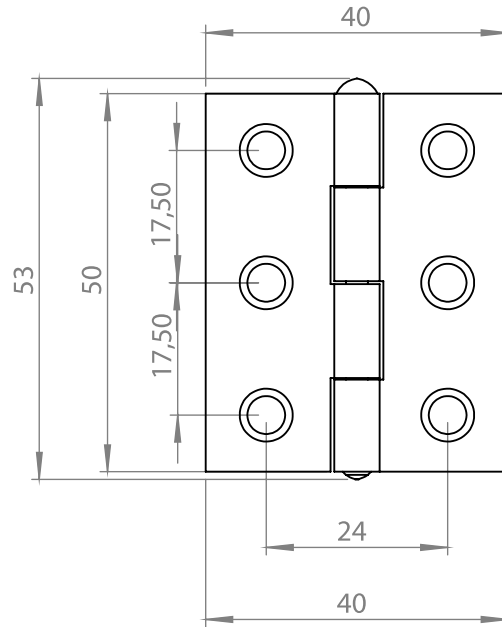

LH/RH

Item Number	3903-500