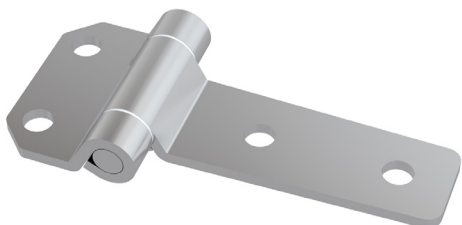

RoHS

LH/RH

Leaf Hinges

Material

Housing : Steel, black coated or Stainless Steel AISI 304

Pin : Stainless Steel, AISI 303

3102 - 180° Hinge

	Steel, Black Coated	Stainless Steel
Item Number	3102-310	3102-500

RoHS

LH/RH

Leaf Hinges

Material

- Housing** : Steel, black coated or Stainless Steel AISI 304
- Pin** : Stainless Steel, AISI 303

3103 - 180° Hinge

	Steel, Black Coated	Stainless Steel
Item Number	3103-310	3103-500

RoHS

LH/RH

Leaf Hinges

Material

Housing : Steel, black coated or Stainless Steel AISI 304

Pin : Stainless Steel, AISI 303

3104 - 180° Hinge

	Steel, Black Coated	Stainless Steel
Item Number	3104-310	3104-500