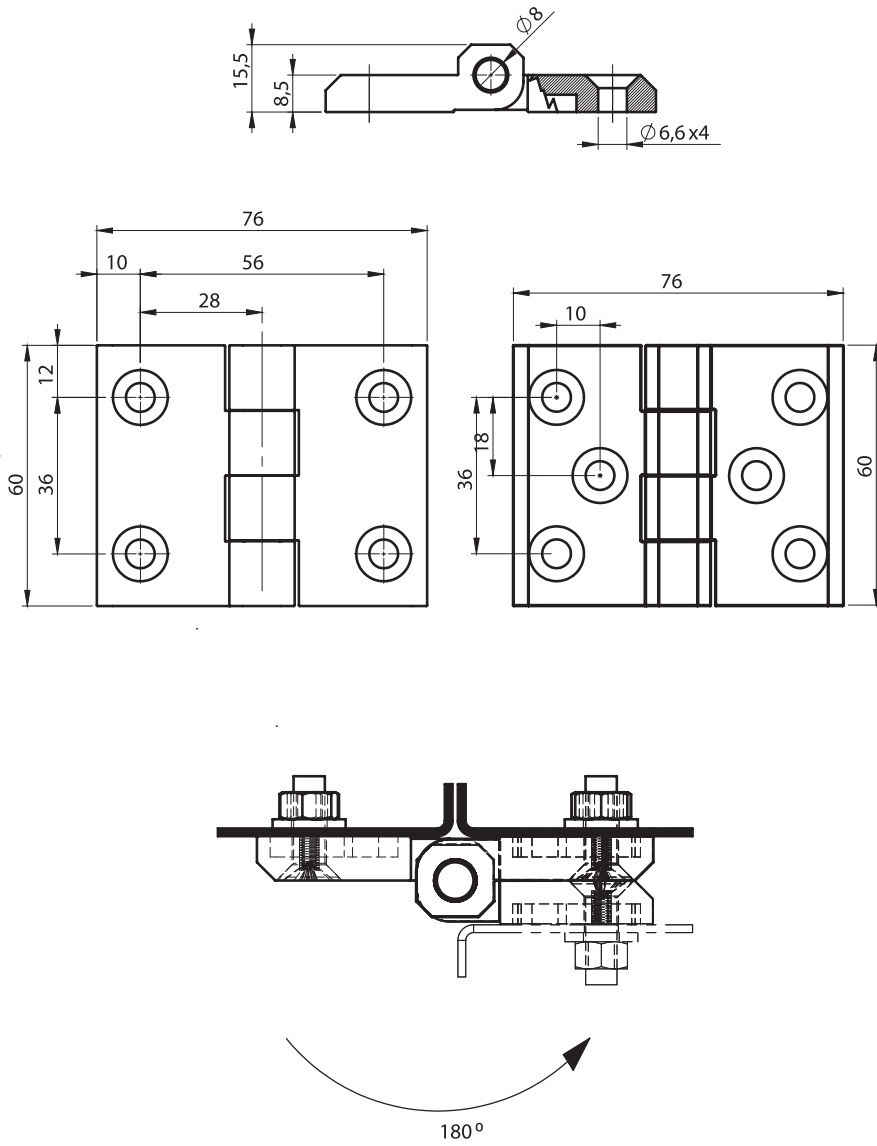

LH/RH

Complete Zinc Die

Leaf Hinges

Material

Housing : Zinc die, chrome plated or black coated

Pin : Steel or stainless steel AISI304

Screws : Steel or stainless steel AISI304

3013 - 180° Hinge

LH/RH

* Item Number ends with "S" : Assembly Pin is Stainless Steel AISI 304

* Item Number ends with "SS" : Assembly Pin and Screws are Stainless Steel AISI 304

Leaf Hinges

Material

Housing : Zinc die,chrome plated or black coated