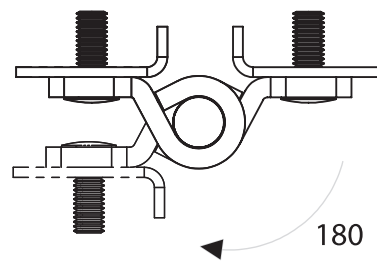

* Item Number ends with "S" : Assembly Pin is Stainless Steel AISI 304 (such as 3011-200S)
 * Item Number ends with "SS" : Assembly Pin and Screws are Stainless Steel AISI 304 (such as 3011-200SS)

LH/RH

* Item Number ends with "S" : Assembly Pin is Stainless Steel AISI 304 (such as 3011-200S)

* Item Number ends with "SS" : Assembly Pin and Screws are Stainless Steel AISI 304 (such as 3011-200SS)

LH/RH

Leaf Hinges

	Raw	Black Coated	Chrome Plated
Long Part with 2 Holes	3081 - 200	3081 - 210	3081 - 220
Long Part with 3 Holes	3181 - 200	3181 - 210	3181 - 220

Item Number ends with "S" : Assembly Pin is Stainless Steel AISI 304

RoHS LH/RH

Leaf Hinges

Material

Housing : Steel, black coated or Stainless Steel AISI 304

Pin : Stainless Steel, AISI 303

3101 - 180° Hinge

	Steel, Black Coated	Stainless Steel
Item Number	3101-310	3101-500