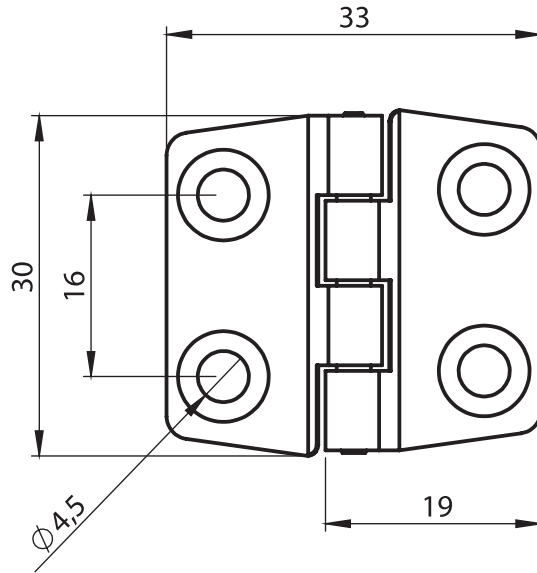

Leaf Hinges

Material

Housing : Zinc die, chrome plated,
black coated

Pin : Steel, zinc plated

3070 - 180° Hinge

	Raw	Black Coated	Chrome Plated
Item Number	3070 - 200	3070 - 210	3070 - 220

Complete Zinc Die

Material

- Housing** : Poliamide (PA6 GFR30), black
- Pin** : Steel or stainless steel AISI304
- Screws** : Steel or stainless steel AISI304

3001 - 180° Hinge

	PA, Black	Zinc Die, Raw	Zinc Die, Black Coated	Zinc Die, Chrome Plated
With Holes	3009 - 100	3001 - 200	3001 - 210	3001 - 220
With Screws	-	3001 - 201	3001 - 211	3001 - 221
One side with hole, one side with screw	-	3001 - 205	3001 - 215	3001 - 225