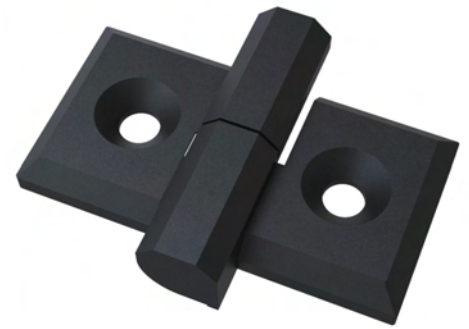

Leaf Hinges

Material

Housing : Zinc die, chrome plated,
black coated

Pin : Steel, zinc plated

3070 - 180° Hinge

	Raw	Black Coated	Chrome Plated
Item Number	3070 - 200	3070 - 210	3070 - 220

Complete Zinc Die

LH/RH

Leaf Hinges

Material

Housing : Zinc die, chrome plated, black coated

Pin : Steel, zinc plated

3069 - 180° Lift Off Hinge

	Raw	Black Coated	Chrome Plated
Item Number	3069 - 200	3069 - 210	3069 - 220

Leaf Hinges

Material

- Housing** : Poliamide (PA6 GFR30), black
- Pin** : Steel or stainless steel AISI304
- Screws** : Steel or stainless steel AISI304

3001 - 180° Hinge

	PA, Black	Zinc Die, Raw	Zinc Die, Black Coated	Zinc Die, Chrome Plated
With Holes	3009 - 100	3001 - 200	3001 - 210	3001 - 220
With Screws	-	3001 - 201	3001 - 211	3001 - 221
One side with hole, one side with screw	-	3001 - 205	3001 - 215	3001 - 225

* Item Number ends with "S" : Assembly Pin is Stainless Steel AISI 304 (such as 3011-200S)
 * Item Number ends with "SS" : Assembly Pin and Screws are Stainless Steel AISI 304 (such as 3011-200SS)

LH/RH