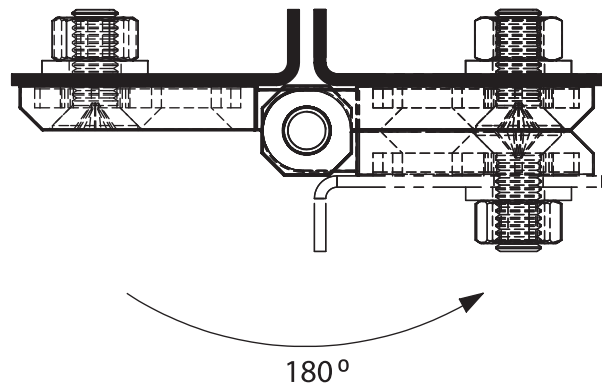

Complete Zinc Die

LH/RH

3012 - 180° Hinge

50 mm x 50 mm	3012 - 310
50 mm x 75 mm	3065 - 310
50 mm x 100 mm	3066 - 310

Leaf Hinges

Material

Housing : Zinc die, black coated

Pin : Steel, zinc plated

LH/RH

Leaf Hinges

Material

- Housing** : Zinc die, chrome plated or black coated
- Pin** : Steel, zinc plated

3080 - 180° Hinge

	Ham	Siyah Boyalı	Krom Kaplı
Dört Delikli	3080 - 200	3080 - 210	3080 - 220
Altı Delikli	3180 - 200	3180 - 210	3180 - 220

Item Number ends with "S" : Assembly Pin is Stainless Steel AISI 304

Complete Zinc Die

LH/RH

Leaf Hinges

Material

Housing : Zinc die, chrome plated or black coated

Pin : Steel, zinc plated

3081 - 180° Hinge