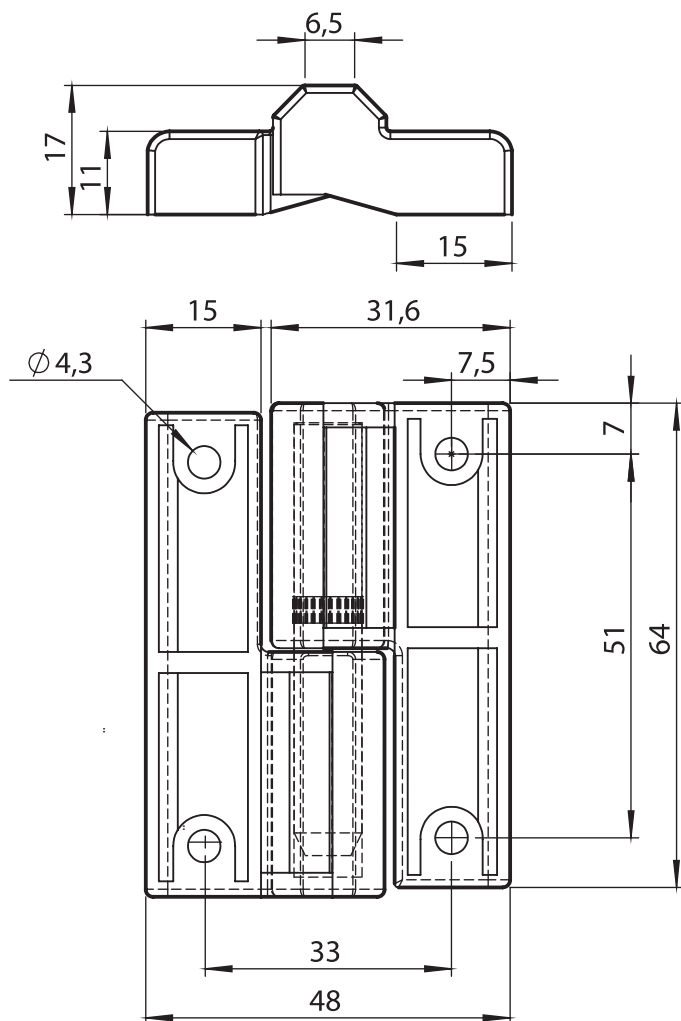

* Item Number ends with "S" : Assembly Pin is Stainless Steel AISI 304 (such as 3011-200S)

* Item Number ends with "SS" : Assembly Pin and Screws are Stainless Steel AISI 304 (such as 3011-200SS)

LH/RH

Leaf Hinges

Material

Housing : Poliamide (PA6 GFR30), black

Pin : Steel, zinc plated

3017 - 180° Hinge

Item Number	3017 - 100
-------------	------------

Complete Zinc Die

LH/RH

Leaf Hinges