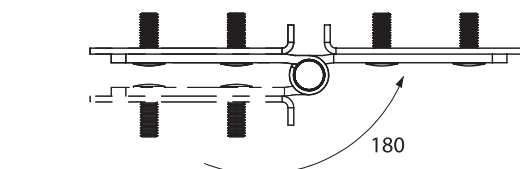

3114, 3113, 3093 - 180° Hinge

	Steel, Black Coated	Stainless Steel
60 x 76	3114 - 310	3114 - 500
60 x 106	3113 - 310	3114 - 500
60 x 136	3093 - 310	3114 - 500

RoHS

LH/RH