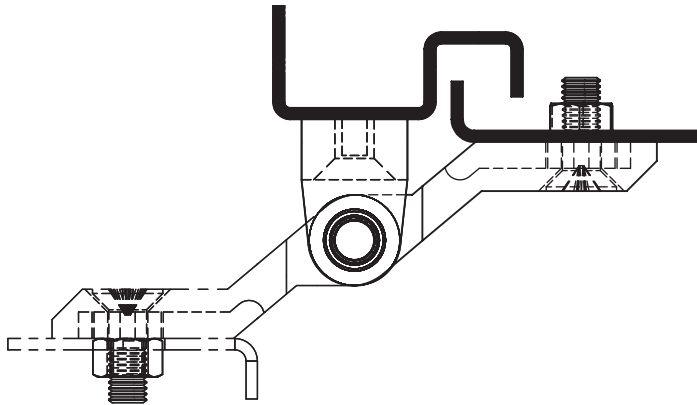

Leaf Hinges

Material

Housing : Zinc die, black coated or chrome plated
Pin : Steel, zinc plated

3140 - 180° Hinge

	Zinc Die, Black Coated	Zinc Die, Chrome Plated
Item Number	3140-210	3140-220

RoHS

LH/RH