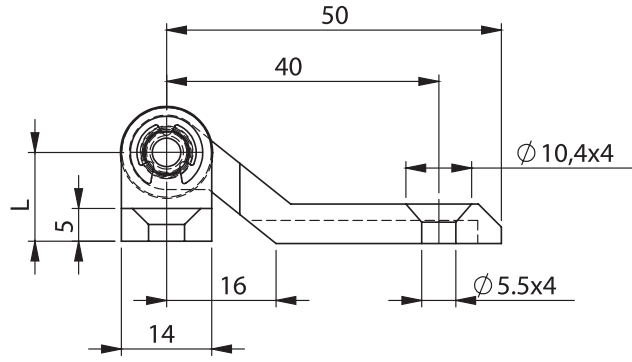

LH/RH

Complete Zinc Die

Leaf Hinges

Material

Housing : Zinc die, chrome plated or black coated

Pin : Steel or AISI stainless steel

Washers : Poliamide (PA6 GFR30)

3021 - 180° Hinge