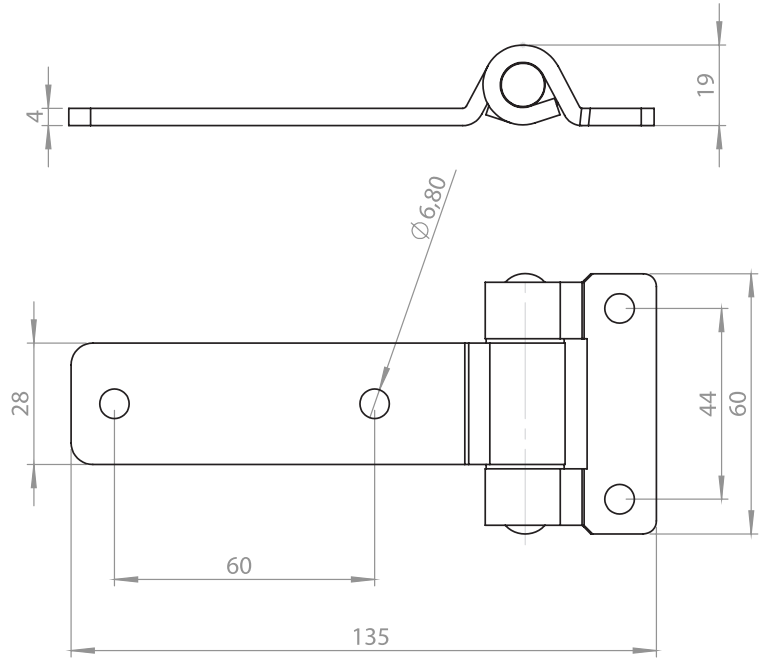

3102 - 180° Hinge

	Steel, Black Coated	Stainless Steel
Item Number	3102-310	3102-500

RoHS

LH/RH