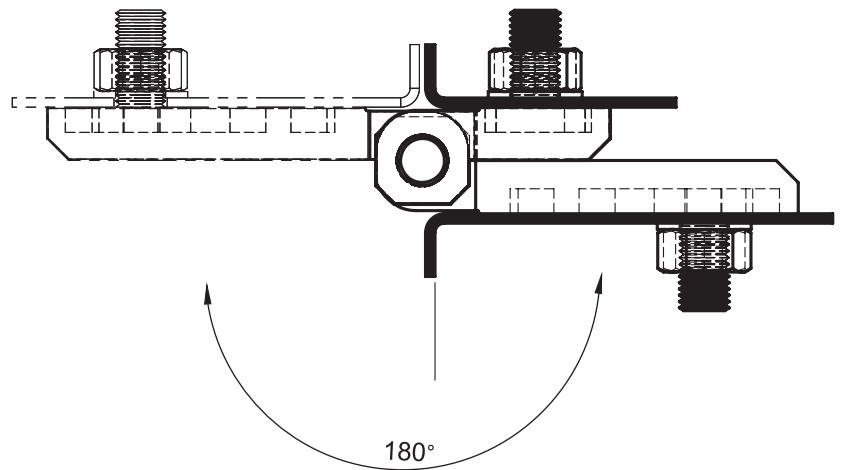

LH/RH

* Item Number ends with "S" : Assembly Pin is Stainless Steel AISI 304

* Item Number ends with "SS" : Assembly Pin and Screws are Stainless Steel AISI 304

Leaf Hinges

Material

Housing : Zinc die,chrome plated or black coated

Pin : Steel or stainless steel AISI304

3015 - 180° Hinge

	Raw	Black Coated	Chrome Plated
With 4 Holes	3015 - 200	3015 - 210	3015 - 220
With 6 Holes	3016 - 200	3016 - 210	3016 - 220

* Item Number ends with "S" : Assembly Pin is Stainless Steel AISI 304

LH/RH

Complete Zinc Die

Material

Housing : Zinc die, chrome plated or black coated

Pin : Steel or stainless steel AISI304

Screws : Steel or stainless steel AISI304

3014 - 180° Hinge

	Raw	Black Coated	Chrome Plated
With Screws	3014 - 201	3014 - 211	3014 - 221
Short part with holes, long part with screws	3083 - 201	3083 - 211	3083 - 221

* Item Number ends with "S" : Assembly Pin is Stainless Steel AISI 304

* Item Number ends with "SS" : Assembly Pin and Screws are Stainless Steel AISI 304

Complete Zinc Die

LH/RH

Leaf Hinges

Material

Housing : Zinc die, chrome plated or black coated