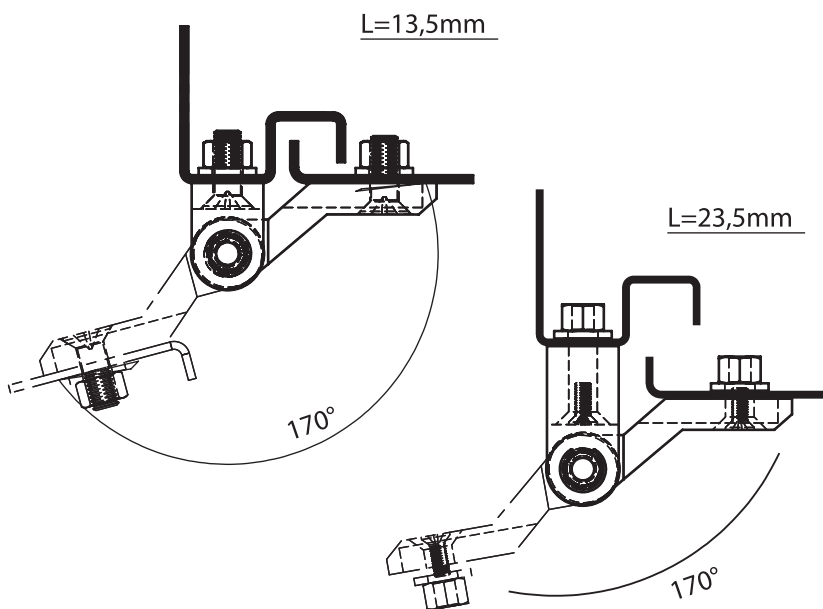

3020 - 180° Hinge

	Black Coated	Chrome Plated
L=13,5 mm	3020 - 210	3020 - 220
L=23,5 mm	3036 - 210	3036 - 220