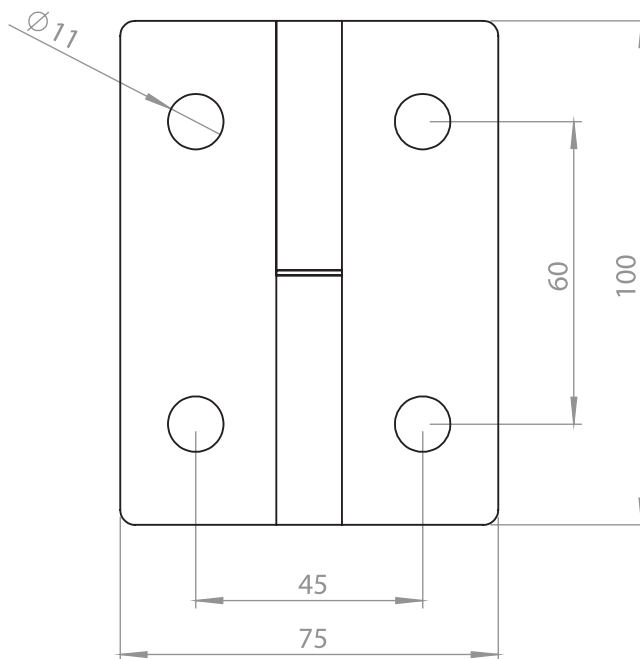

	Raw	Black Coated	Chrome Plated
Long Part with 2 Holes	3081 - 200	3081 - 210	3081 - 220
Long Part with 3 Holes	3181 - 200	3181 - 210	3181 - 220

Item Number ends with "S" : Assembly Pin is Stainless Steel AISI 304

RoHS LH/RH 

Leaf Hinges

Material

Housing : Steel, black coated or Stainless Steel AISI 304

Pin : Stainless Steel, AISI 303

3122 - 180° Hinge

	Steel, Black Coated	Stainless Steel
Item Number	3122-310	3122-500