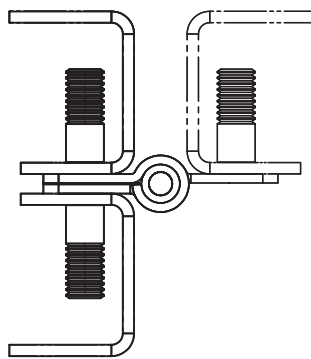

Leaf Hinges

Material

Housing : Steel, zinc plated
Pin : Stainless Steel, AISI 303