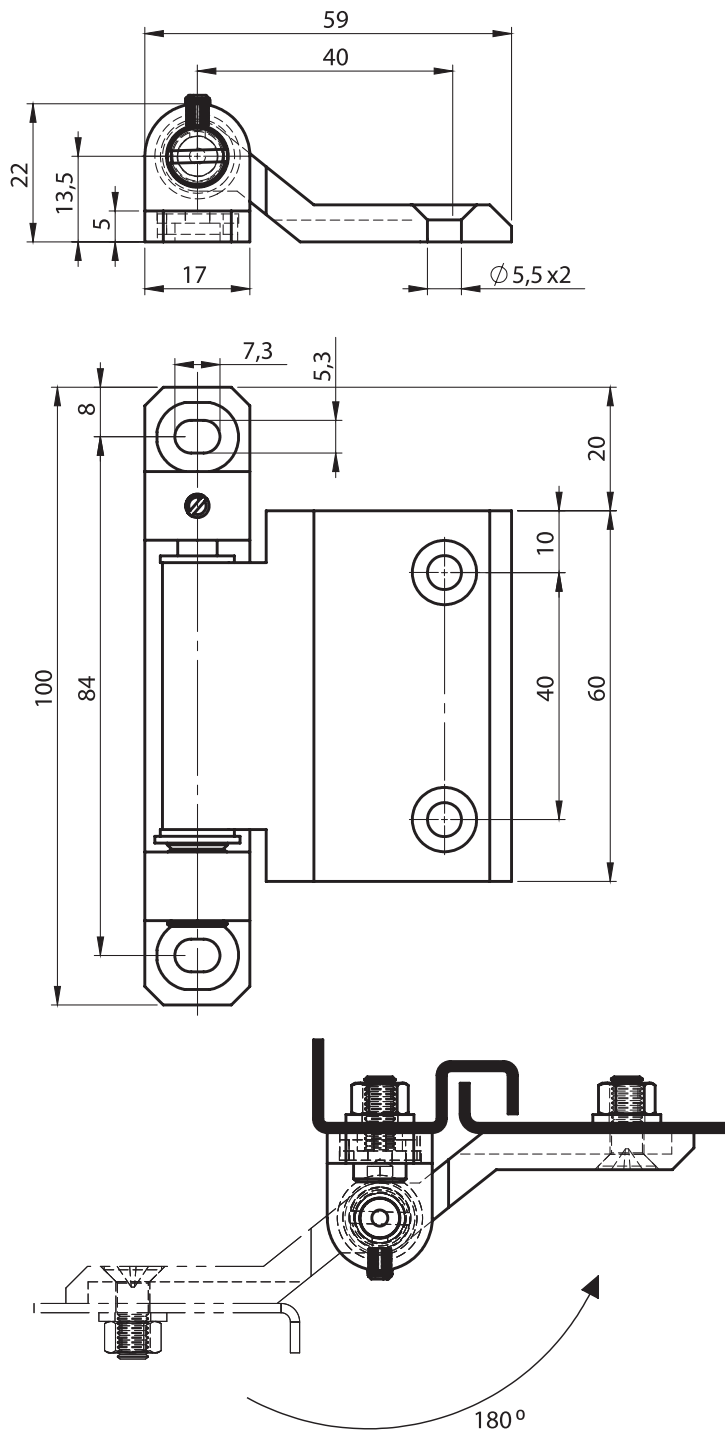

Leaf Hinges

Material

- **Housing** : Zinc die, chrome plated or black coated
- **Pin** : Steel or AISI stainless steel
- **Washers** : Poliamide (PA6 GFR30)

3019 - 180° Hinge

	Black Coated	Chrome Plated
Item Number	3019 - 210	3019 - 220

LH/RH

Complete Zinc Die