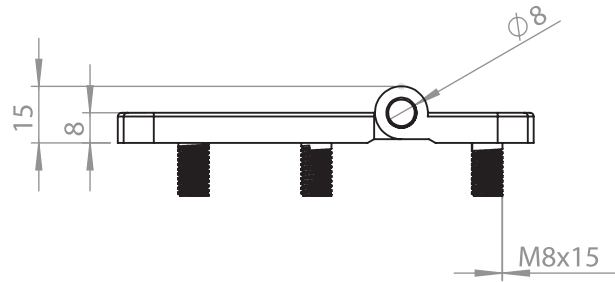

Leaf Hinges

Material

Housing : Zinc die, black coated
Pin : Stainless Steel, AISI 303

3123 - 180° Hinge

Item Number	Zinc Die Black Coated
80 x 70	3123 - 210
80 x 110	3107 - 210
80 x 150	3108 - 210

RoHS

LH/RH