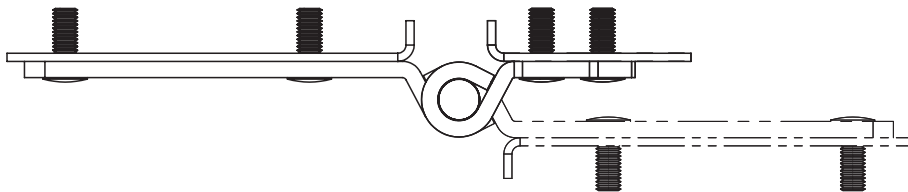

Leaf Hinges

Material

- **Housing** : Steel, black coated or Stainless Steel AISI 304
- **Pin** : Stainless Steel, AISI 303

3105 - 180° Hinge

	Steel, Black Coated	Stainless Steel
Item Number	3105-310	3105-500

RoHS LH/RH