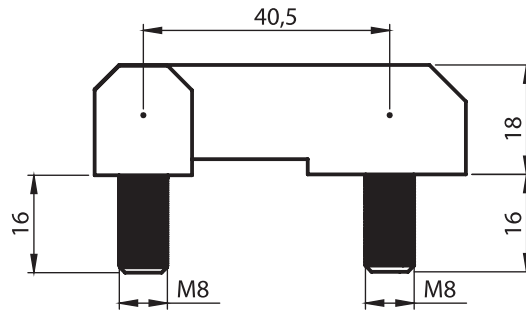

3034 - 180° Hinge

Item Number	3034 - 431
-------------	------------

LH/RH

Leaf Hinges

Material

- Housing** : Steel, zinc plated
- Pin** : Brass, nickel plated
- Screws** : Steel, zinc plated

3035 - 180° Hinge