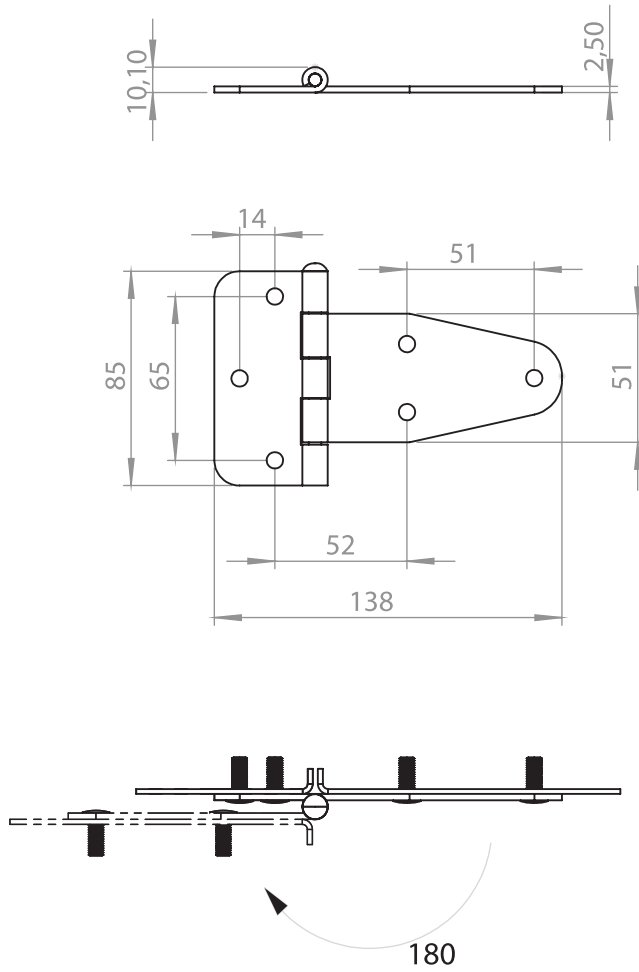

Leaf Hinges

Material

- **Housing** : Steel, black coated or Stainless Steel AISI 304
- **Pin** : Stainless Steel, AISI 303

3099 - 180° Hinge

	Steel, Black Coated	Stainless Steel
Item Number	3099-310	3099-500

RoHS LH/RH