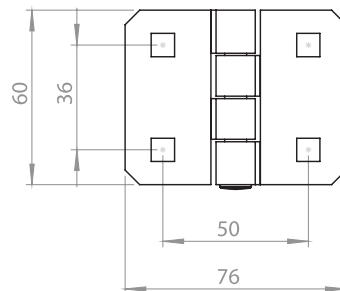

3113 - 80° Hinge