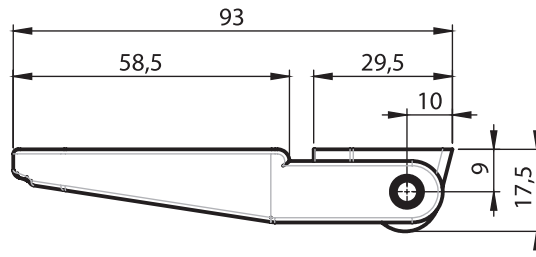

* Item Number ends with "SS" : Assembly Pin and Screws are Stainless Steel AISI 304

LH/RH

Complete Zinc Die

Leaf Hinges

Material

Hinge parts : Poliamide(PA6 GFR30), black
Pin : Steel, Zinc plated

3010 - 180° Hinge