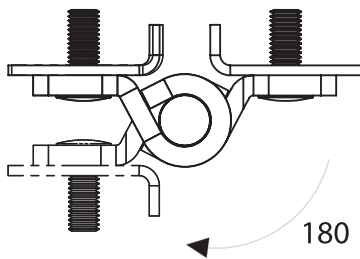

3106 - 180° Hinge

	Steel, Black Coated	Stainless Steel
Item Number	3106-310	3106-500