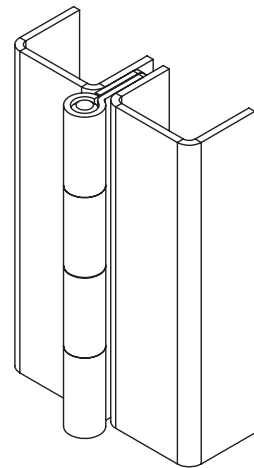

	Raw	Black Coated	Chrome Plated
Long Part with 2 Holes	3081 - 200	3081 - 210	3081 - 220
Long Part with 3 Holes	3181 - 200	3181 - 210	3181 - 220

Item Number ends with "S" : Assembly Pin is Stainless Steel AISI 304

RoHS

LH/RH

Leaf Hinges

Material

Housing : Steel, zinc plated
Pin : Stainless Steel, AISI 303

3121 - 180° Hinge

	Steel, Black Coated	Stainless Steel
Item Number	3121-310	3121-500

RoHS