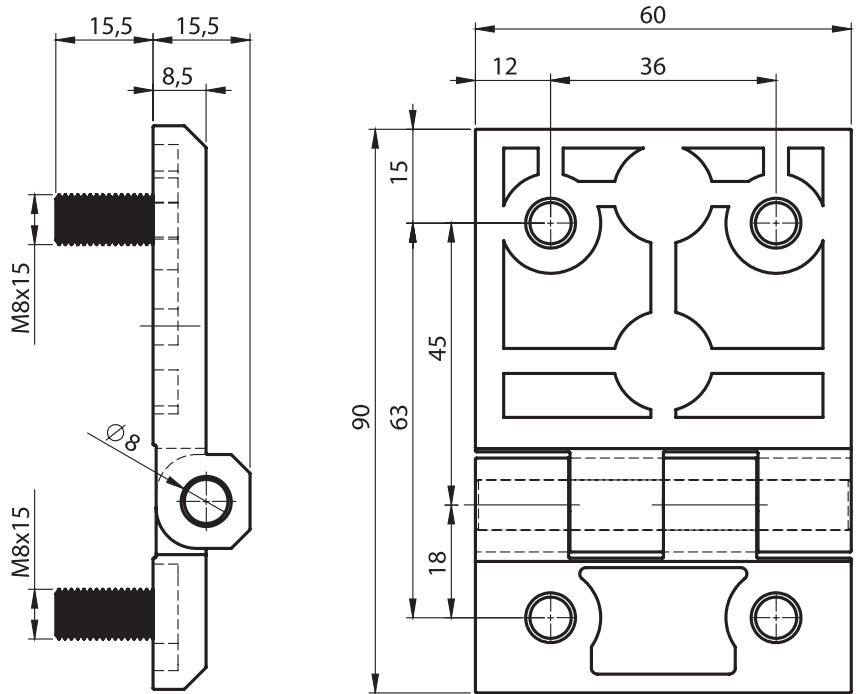

Material

Housing : Zinc die, chrome plated or black coated

Pin : Steel or stainless steel AISI304

Screws : Steel or stainless steel AISI304

3014 - 180° Hinge

	Raw	Black Coated	Chrome Plated
With Screws	3014 - 201	3014 - 211	3014 - 221
Short part with holes, long part with screws	3083 - 201	3083 - 211	3083 - 221

* Item Number ends with "S" : Assembly Pin is Stainless Steel AISI 304

* Item Number ends with "SS" : Assembly Pin and Screws are Stainless Steel AISI 304

Complete Zinc Die

LH/RH