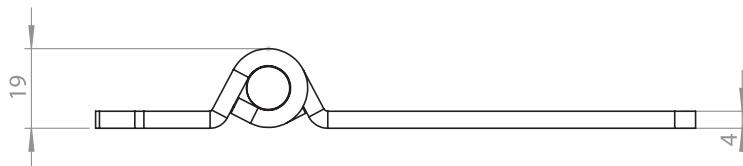

RoHS

LH/RH

Leaf Hinges

Material

Housing : Steel, black coated or Stainless Steel AISI 304

Pin : Stainless Steel, AISI 303

3104 - 180° Hinge

	Steel, Black Coated	Stainless Steel
Item Number	3104-310	3104-500