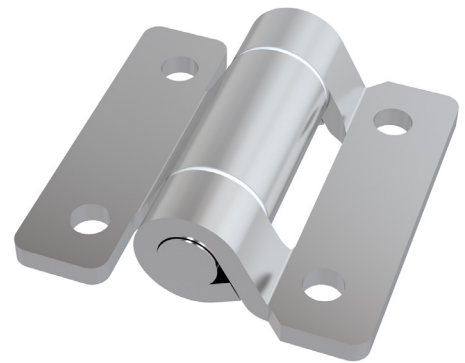

* Item Number ends with "S" : Assembly Pin is Stainless Steel AISI 304 (such as 3011-200S)
 * Item Number ends with "SS" : Assembly Pin and Screws are Stainless Steel AISI 304 (such as 3011-200SS)

LH/RH

* Item Number ends with "S" : Assembly Pin is Stainless Steel AISI 304 (such as 3011-200S)

* Item Number ends with "SS" : Assembly Pin and Screws are Stainless Steel AISI 304 (such as 3011-200SS)

LH/RH

Leaf Hinges

RoHS LH/RH

Leaf Hinges

Material

Housing : Steel, black coated or Stainless Steel AISI 304

Pin : Stainless Steel, AISI 303

3101 - 180° Hinge

	Steel, Black Coated	Stainless Steel
Item Number	3101-310	3101-500

RoHS

LH/RH

3106 - 180° Hinge

	Steel, Black Coated	Stainless Steel
Item Number	3106-310	3106-500

Leaf Hinges

Material

- Housing** : Steel, black coated or Stainless Steel AISI 304
- Pin** : Stainless Steel, AISI 303