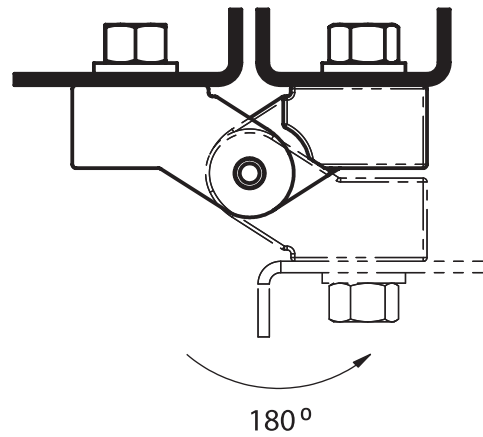

Material

Housing : Poliamide (PA6 GFR30), black

Pin : Steel, zinc plated

3017 - 180° Hinge

Item Number	3017 - 100

Complete Zinc Die

LH/RH