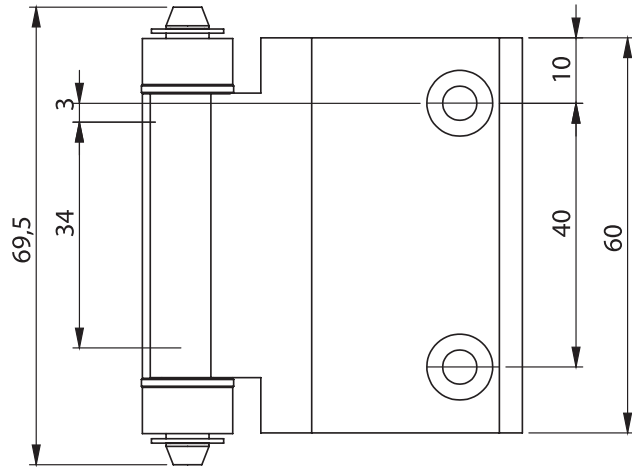

LH/RH

Complete Zinc Die

Leaf Hinges

Material

Housing : Zinc die, chrome plated or black coated

Pin : Steel or AISI stainless steel

Washers : Poliamide (PA6 GFR30)

3021 - 180° Hinge