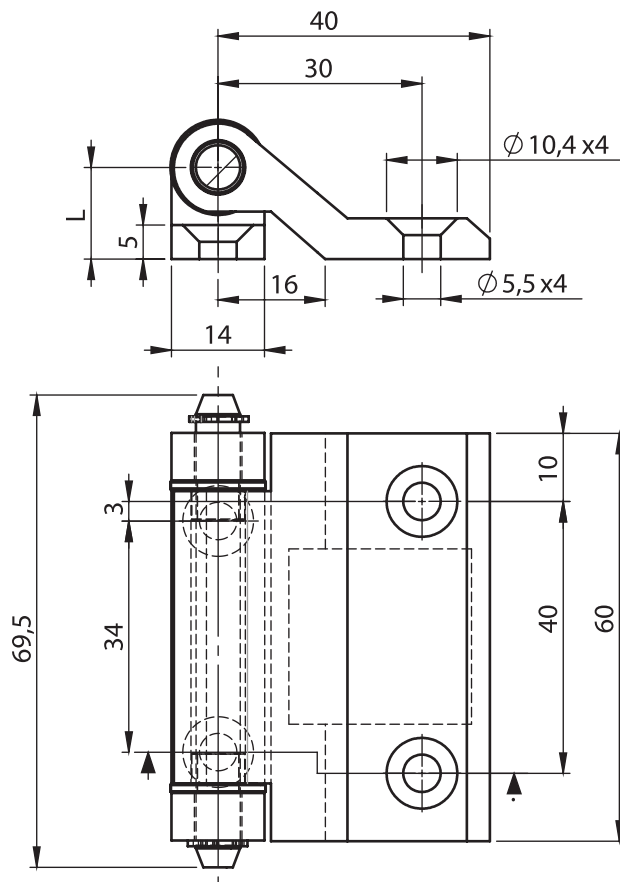

* Item Number ends with "SS" : Assembly Pin and Screws are Stainless Steel AISI 304

LH/RH

Complete Zinc Die

Leaf Hinges

Material

Hinge parts : Poliamide(PA6 GFR30), black
Pin : Steel, Zinc plated

3010 - 180° Hinge

Item Number	3010 - 100
-------------	------------

Complete Zinc Die

LH/RH

3020 - 180° Hinge

	Black Coated	Chrome Plated
L=13,5 mm	3020 - 210	3020 - 220
L=23,5 mm	3036 - 210	3036 - 220

Leaf Hinges

Material

Housing : Zinc die, chrome plated or black coated
Pin : Steel or AISI stainless steel
Washers : Poliamide (PA6 GFR30)