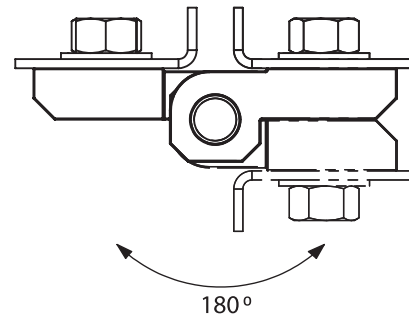

LH/RH

Complete Zinc Die

Leaf Hinges

Material

Housing : Zinc die, chrome plated or black coated

Pin : Steel or stainless steel AISI304

Screws : Steel or stainless steel AISI304

3013 - 180° Hinge