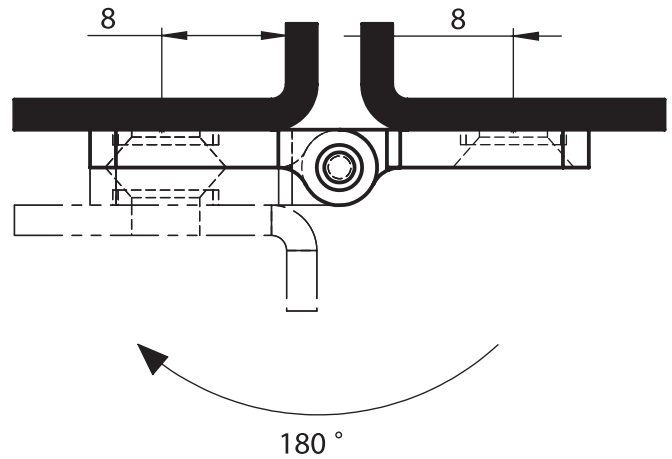

3070 - 180° Hinge

	Raw	Black Coated	Chrome Plated
Item Number	3070 - 200	3070 - 210	3070 - 220

Complete Zinc Die

LH/RH