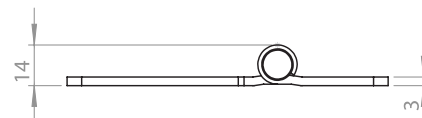

3093 - 80° Hinge