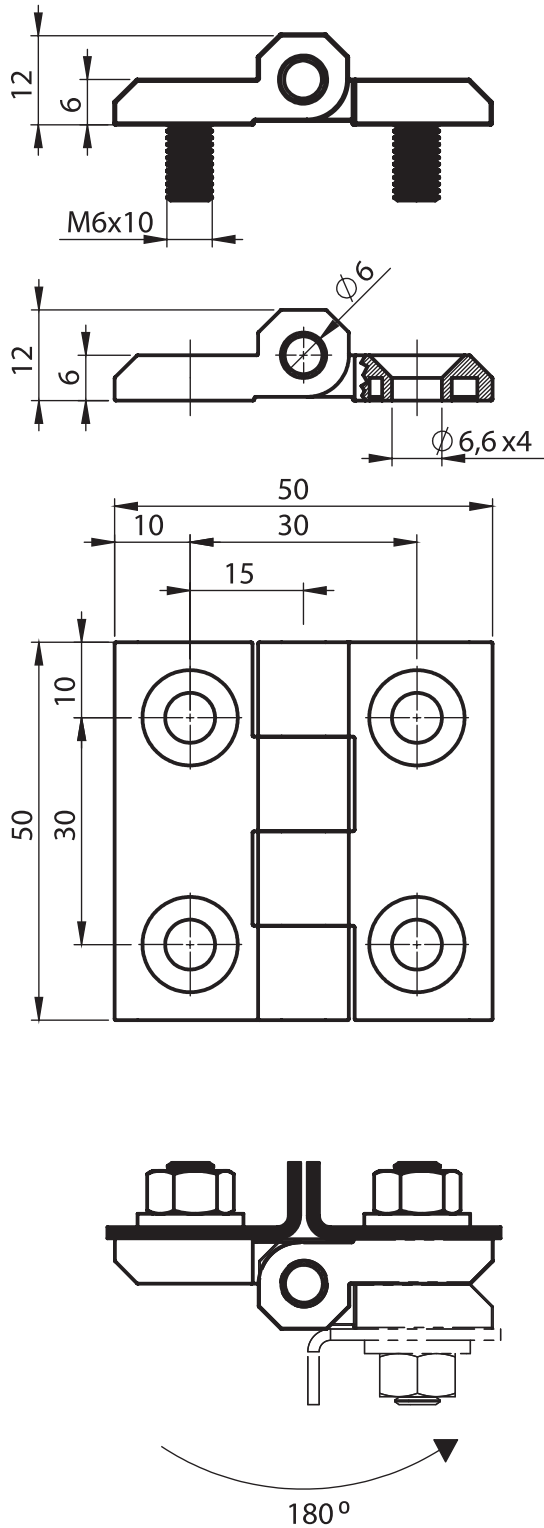

Material

- Housing** : Poliamide (PA6 GFR30), black
- Pin** : Steel or stainless steel AISI304
- Screws** : Steel or stainless steel AISI304

3001 - 180° Hinge

	PA, Black	Zinc Die, Raw	Zinc Die, Black Coated	Zinc Die, Chrome Plated
With Holes	3009 - 100	3001 - 200	3001 - 210	3001 - 220
With Screws	-	3001 - 201	3001 - 211	3001 - 221
One side with hole, one side with screw	-	3001 - 205	3001 - 215	3001 - 225

* Item Number ends with "S" : Assembly Pin is Stainless Steel AISI 304 (such as 3011-200S)
 * Item Number ends with "SS" : Assembly Pin and Screws are Stainless Steel AISI 304 (such as 3011-200SS)

LH/RH