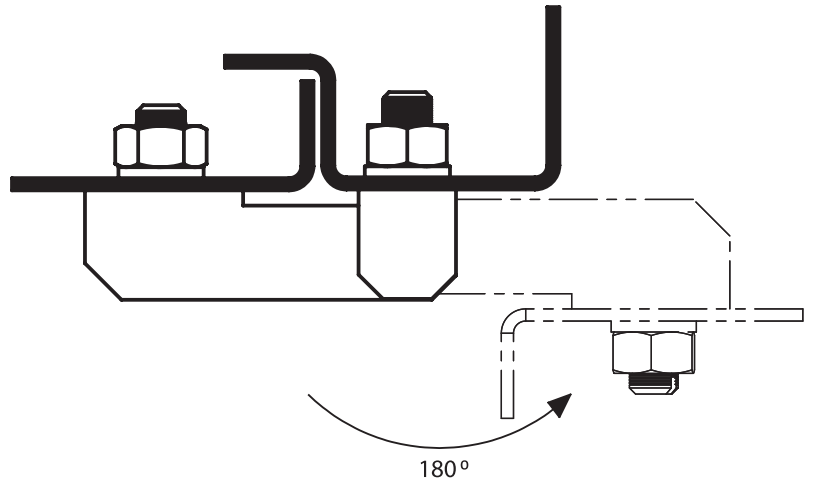

3034 - 180° Hinge

Item Number	3034 - 431
-------------	------------

LH/RH

Leaf Hinges

Material

- Housing** : Steel, zinc plated
- Pin** : Brass, nickel plated
- Screws** : Steel, zinc plated

3035 - 180° Hinge