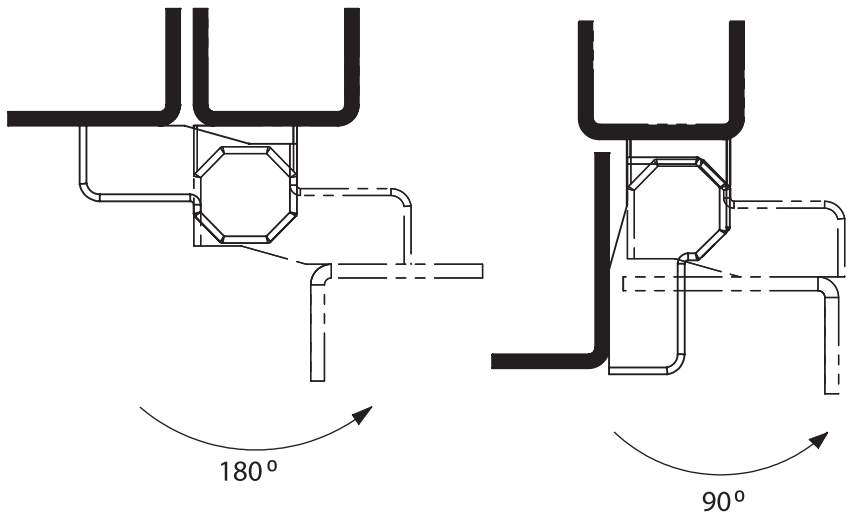

Material

Housing : Zinc die, chrome plated or black coated

Pin : Steel, zinc plated

3071 - 160° Lift Off Hinge

	Raw	Black Coated	Chrome Plated
RH	3071 - 200	3071 - 210	3071 - 220
LH	3171 - 200	3171 - 210	3171 - 220

Complete Zinc Die

LH/RH