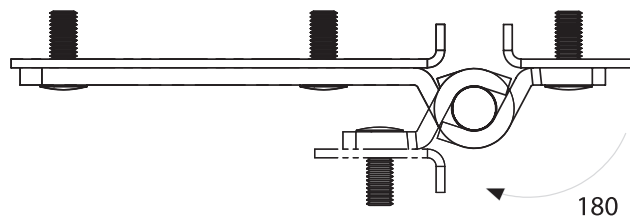

RoHS

LH/RH

Leaf Hinges

Material

Housing : Steel, black coated or Stainless Steel AISI 304

Pin : Stainless Steel, AISI 303

3102 - 180° Hinge

	Steel, Black Coated	Stainless Steel
Item Number	3102-310	3102-500