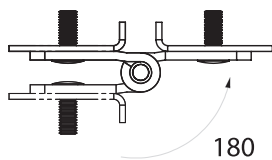

3113 - 80° Hinge