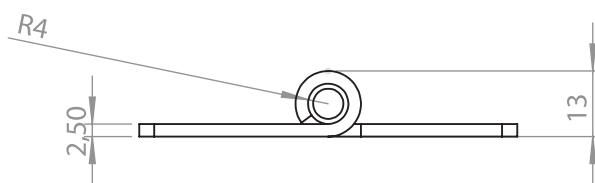

RoHS LH/RH 

Leaf Hinges

Material

Housing : Steel, black coated or Stainless Steel AISI 304

Pin : Stainless Steel, AISI 303

3122 - 180° Hinge

	Steel, Black Coated	Stainless Steel
Item Number	3122-310	3122-500