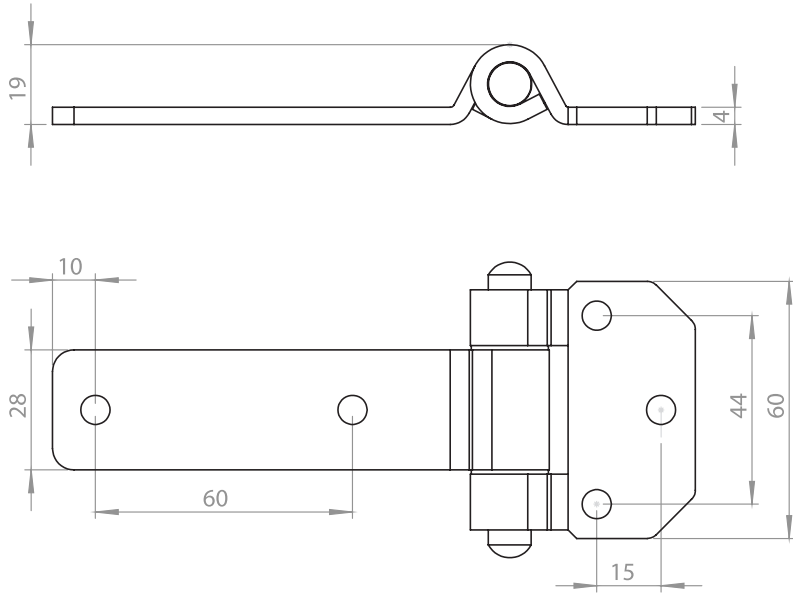

Leaf Hinges

Material

- **Housing** : Steel, black coated or Stainless Steel AISI 304
- **Pin** : Stainless Steel, AISI 303

3105 - 180° Hinge

	Steel, Black Coated	Stainless Steel
Item Number	3105-310	3105-500

RoHS LH/RH