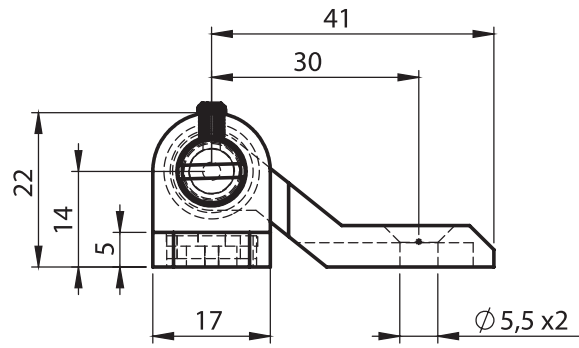

3019 - 180° Hinge

	Black Coated	Chrome Plated
Item Number	3019 - 210	3019 - 220

LH/RH

Complete Zinc Die

Leaf Hinges

Material

- Housing** : Zinc die, chrome plated or black coated
- Pin** : Steel or AISI stainless steel
- Washers** : Poliamide (PA6 GFR30)