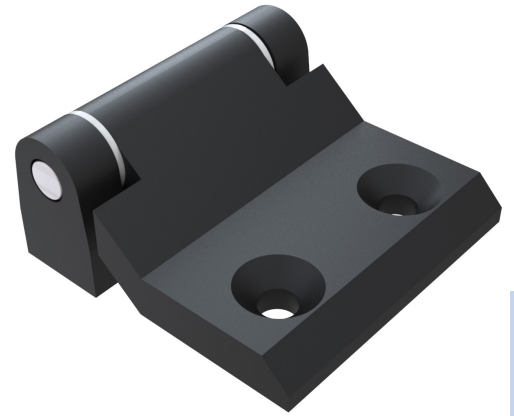

Leaf Hinges

Material

Housing : Zinc die, black coated or chrome plated
Pin : Steel, zinc plated

3140 - 180° Hinge

	Zinc Die, Black Coated	Zinc Die, Chrome Plated
Item Number	3140-210	3140-220

RoHS

LH/RH