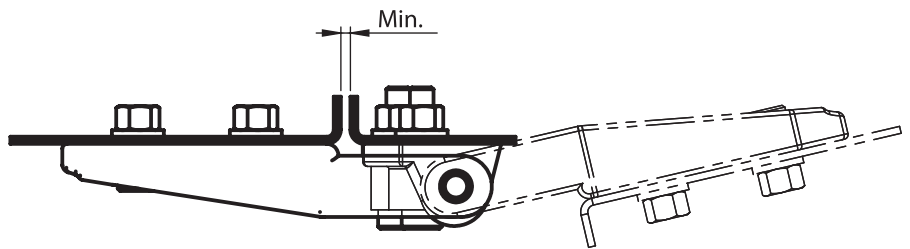

* Item Number ends with "SS" : Assembly Pin and Screws are Stainless Steel AISI 304

LH/RH

Complete Zinc Die

Leaf Hinges

Material

Hinge parts : Poliamide(PA6 GFR30), black
Pin : Steel, Zinc plated

3010 - 180° Hinge