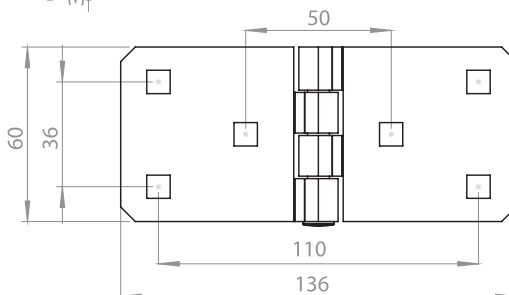

3114, 3113, 3093 - 180° Hinge

	Steel, Black Coated	Stainless Steel
60 x 76	3114 - 310	3114 - 500
60 x 106	3113 - 310	3114 - 500
60 x 136	3093 - 310	3114 - 500

RoHS

LH/RH