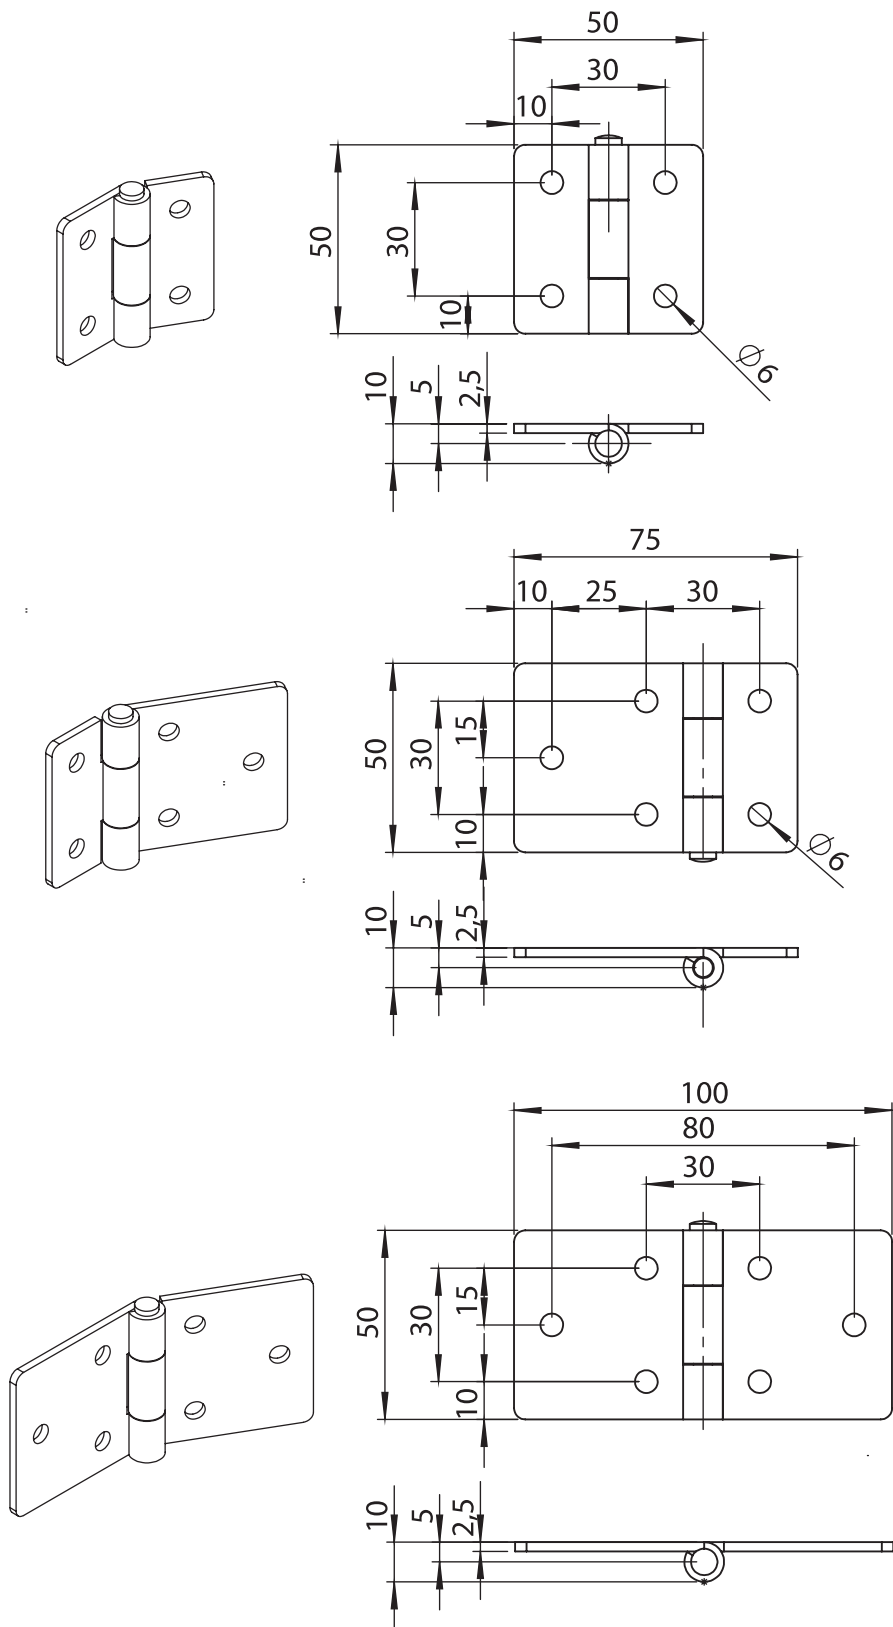

Leaf Hinges

Material

Housing : Zinc die, chrome plated or black coated

Pin : Steel, zinc plated

3071 - 160° Lift Off Hinge

	Raw	Black Coated	Chrome Plated
RH	3071 - 200	3071 - 210	3071 - 220
LH	3171 - 200	3171 - 210	3171 - 220

Complete Zinc Die

LH/RH

3012 - 180° Hinge

50 mm x 50 mm	3012 - 310
50 mm x 75 mm	3065 - 310
50 mm x 100 mm	3066 - 310

Leaf Hinges

Material

Housing : Zinc die, black coated

Pin : Steel, zinc plated