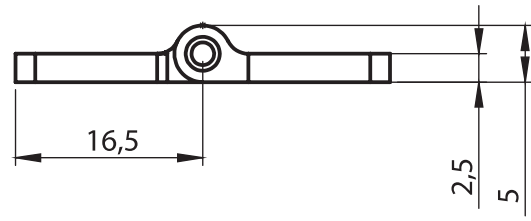

Leaf Hinges

Material

Housing : Zinc die, chrome plated,
black coated

Pin : Steel, zinc plated

3070 - 180° Hinge

	Raw	Black Coated	Chrome Plated
Item Number	3070 - 200	3070 - 210	3070 - 220

Complete Zinc Die