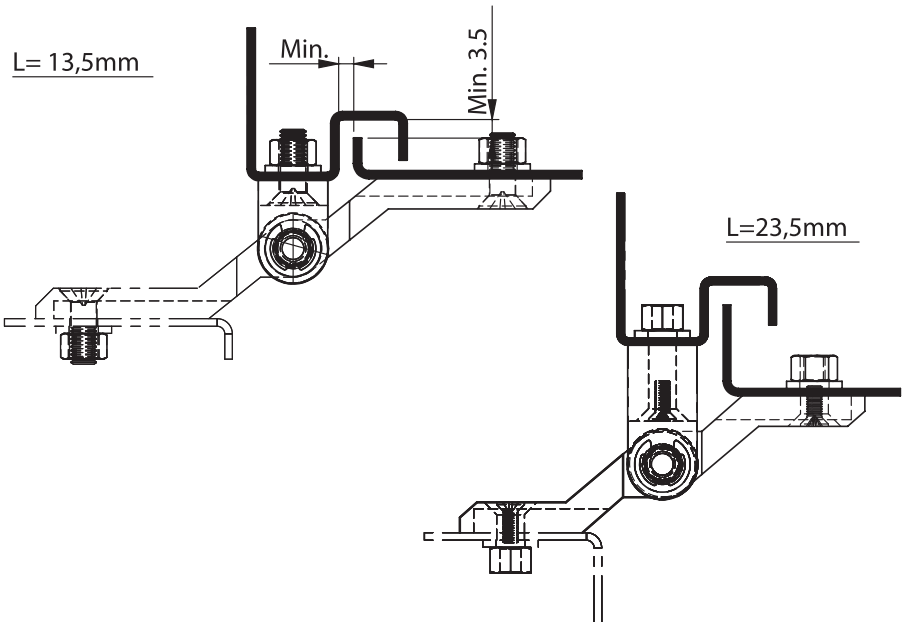

* Item Number ends with "S" : Assembly Pin is Stainless Steel AISI 304 (such as 3011-200S)
 * Item Number ends with "SS" : Assembly Pin and Screws are Stainless Steel AISI 304 (such as 3011-200SS)

LH/RH

LH/RH

Complete Zinc Die

Leaf Hinges

Material

Housing : Zinc die, chrome plated or black coated

Pin : Steel or AISI stainless steel

Washers : Poliamide (PA6 GFR30)

3021 - 180° Hinge