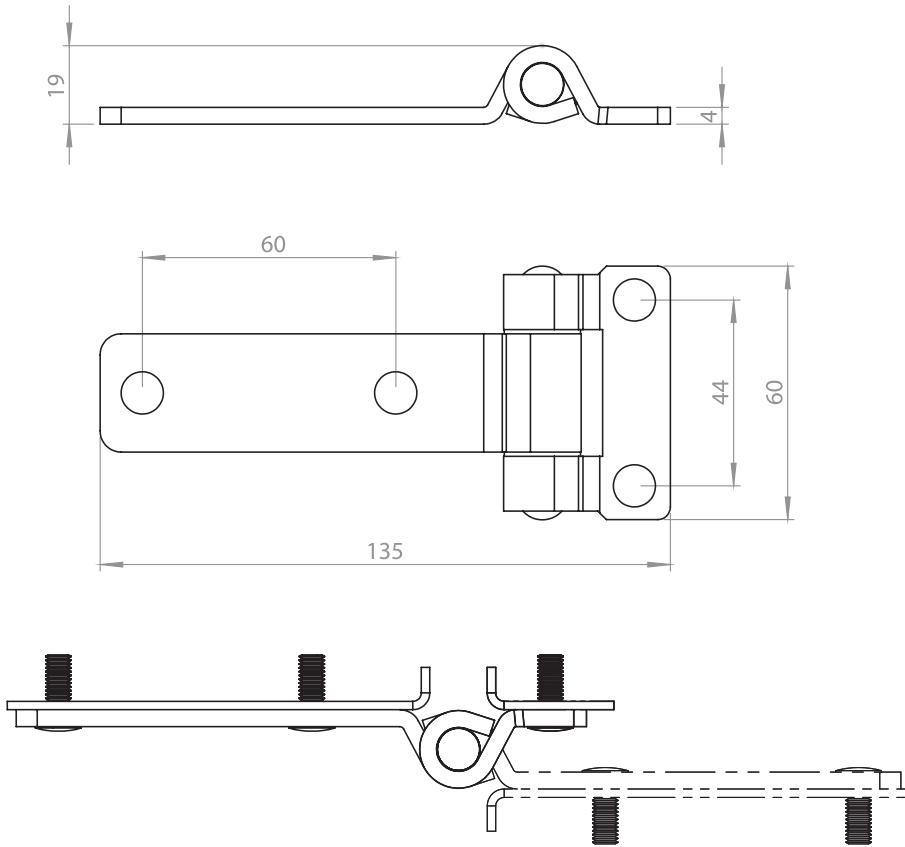

Leaf Hinges

Material

- **Housing** : Steel, black coated or Stainless Steel AISI 304
- **Pin** : Stainless Steel, AISI 303

3103 - 180° Hinge

	Steel, Black Coated	Stainless Steel
Item Number	3103-310	3103-500

RoHS

LH/RH