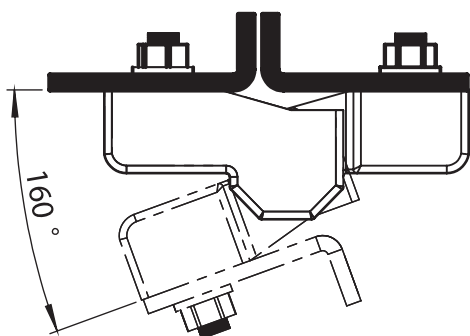

* Item Number ends with "S" : Assembly Pin is Stainless Steel AISI 304 (such as 3011-200S)

* Item Number ends with "SS" : Assembly Pin and Screws are Stainless Steel AISI 304 (such as 3011-200SS)

LH/RH

Leaf Hinges

Material

Housing : Poliamide (PA6 GFR30), black

Pin : Steel, zinc plated

3017 - 180° Hinge

Item Number	3017 - 100
-------------	------------

Complete Zinc Die

LH/RH

Leaf Hinges