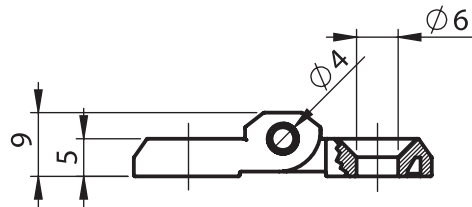

LH/RH

Leaf Hinges

Material

Housing : Zinc die, chrome plated, black coated

Pin : Steel, zinc plated

3069 - 180° Lift Off Hinge

	Raw	Black Coated	Chrome Plated
Item Number	3069 - 200	3069 - 210	3069 - 220

Leaf Hinges

Material

- Housing** : Poliamide (PA6 GFR30), black
- Pin** : Steel or stainless steel AISI304
- Screws** : Steel or stainless steel AISI304

3001 - 180° Hinge

	PA, Black	Zinc Die, Raw	Zinc Die, Black Coated	Zinc Die, Chrome Plated
With Holes	3009 - 100	3001 - 200	3001 - 210	3001 - 220
With Screws	-	3001 - 201	3001 - 211	3001 - 221
One side with hole, one side with screw	-	3001 - 205	3001 - 215	3001 - 225