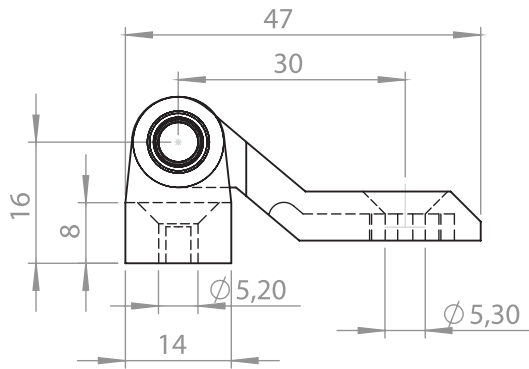

Leaf Hinges

Material

Housing : Zinc die, black coated or chrome plated
Pin : Steel, zinc plated

3140 - 180° Hinge

	Zinc Die, Black Coated	Zinc Die, Chrome Plated
Item Number	3140-210	3140-220

RoHS

LH/RH