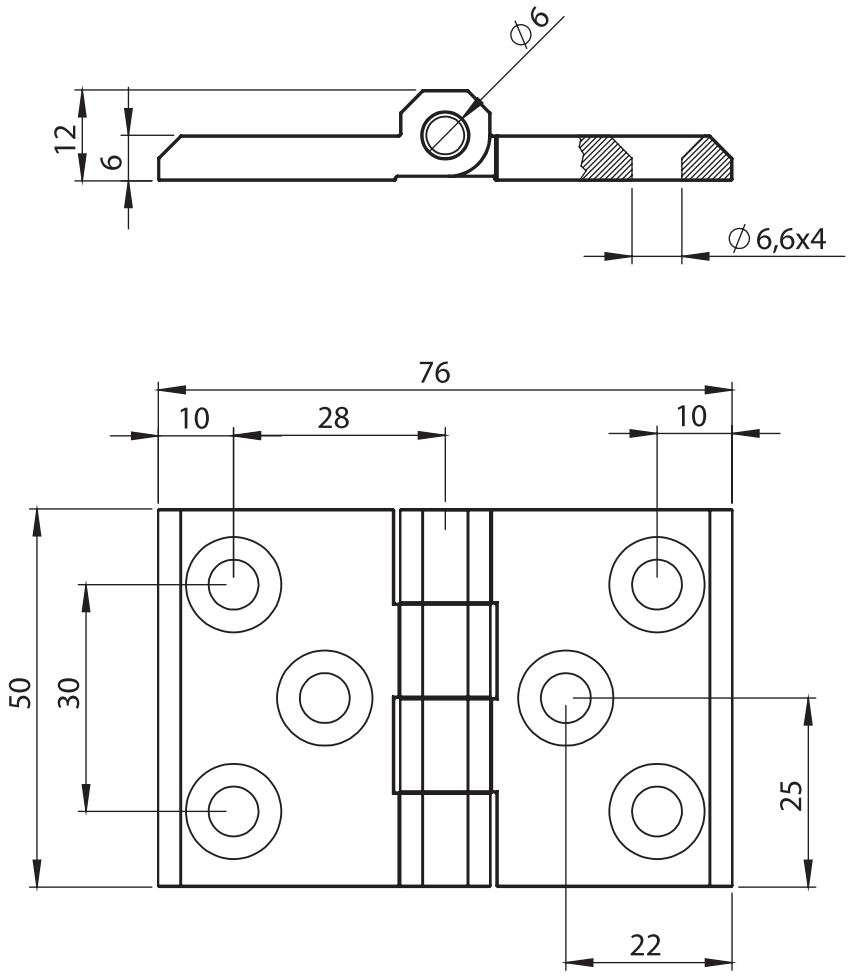

Leaf Hinges

Material

- **Housing** : Zinc die, chrome plated or black coated
- **Pin** : Steel, zinc plated