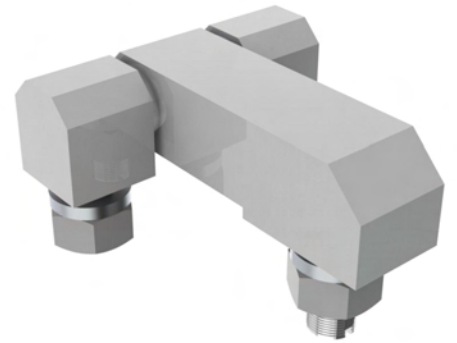

	Black Coated	Chrome Plated
L=13,5 mm	3021 - 210	3021 - 220
L=23,5 mm	3030 - 210	3030 - 220

Complete Zinc Die

LH/RH

Leaf Hinges

Material

- Housing** : Zinc die, chrome plated or black coated
- Pin** : Steel or AISI stainless steel
- Washers** : Poliamide (PA6 GFR30)

3019 - 180° Hinge

	Black Coated	Chrome Plated
Item Number	3019 - 210	3019 - 220

LH/RH

Complete Zinc Die

Leaf Hinges

Material

- Housing** : Zinc die, chrome plated or black coated
- Pin** : Steel or AISI stainless steel
- Washers** : Poliamide (PA6 GFR30)

3079 - 180° Hinge

	Black Coated	Chrome Plated
Item Number	3079 - 210	3079 - 220

Complete Zinc Die

LH/RH

Leaf Hinges

Material

- Housing** : Steel, zinc plated
- Pin** : Brass, nickel plated
- Screws** : Steel, zinc plated