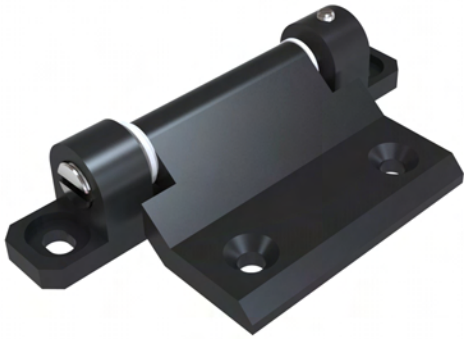

LH/RH

Complete Zinc Die

Leaf Hinges

Material

Housing : Zinc die, chrome plated or black coated

Pin : Steel or AISI stainless steel

Washers : Poliamide (PA6 GFR30)

3021 - 180° Hinge

	Black Coated	Chrome Plated
L=13,5 mm	3021 - 210	3021 - 220
L=23,5 mm	3030 - 210	3030 - 220

Complete Zinc Die

LH/RH

Leaf Hinges

Material

- Housing** : Zinc die, chrome plated or black coated
- Pin** : Steel or AISI stainless steel
- Washers** : Poliamide (PA6 GFR30)

3019 - 180° Hinge

	Black Coated	Chrome Plated
Item Number	3019 - 210	3019 - 220

LH/RH

Complete Zinc Die

Leaf Hinges

Material

- Housing** : Zinc die, chrome plated or black coated
- Pin** : Steel or AISI stainless steel
- Washers** : Poliamide (PA6 GFR30)

3079 - 180° Hinge

	Black Coated	Chrome Plated
Item Number	3079 - 210	3079 - 220

Complete Zinc Die

LH/RH

Leaf Hinges

Material

- Housing** : Steel, zinc plated
- Pin** : Brass, nickel plated
- Screws** : Steel, zinc plated