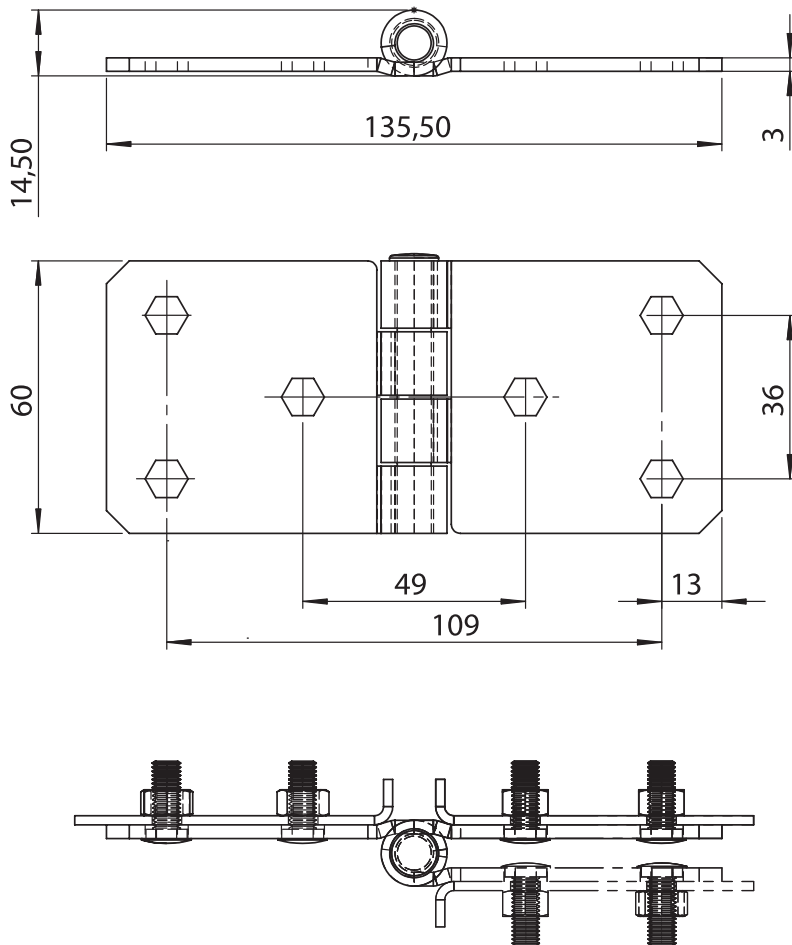

Leaf Hinges

Material

Housing : Steel

Pin : Stainless steel

3093 - 180° Hinge

Item Number	
3093 - 310	

LH/RH

RoHS