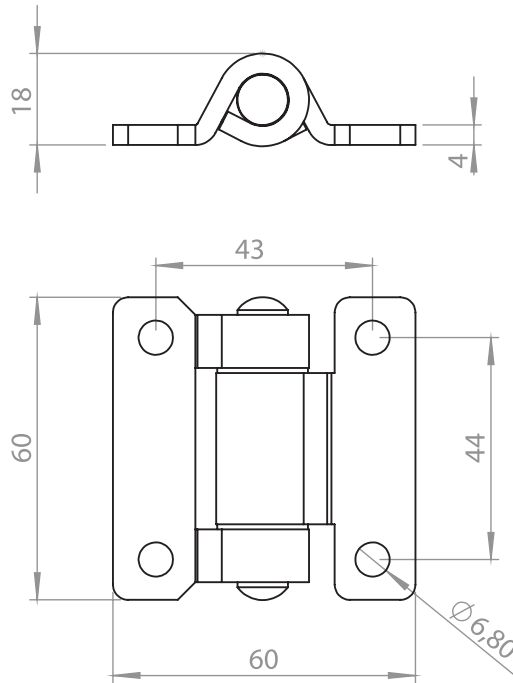

* Item Number ends with "S" : Assembly Pin is Stainless Steel AISI 304 (such as 3011-200S)
 * Item Number ends with "SS" : Assembly Pin and Screws are Stainless Steel AISI 304 (such as 3011-200SS)

LH/RH

* Item Number ends with "S" : Assembly Pin is Stainless Steel AISI 304 (such as 3011-200S)

* Item Number ends with "SS" : Assembly Pin and Screws are Stainless Steel AISI 304 (such as 3011-200SS)

LH/RH

Leaf Hinges

	Raw	Black Coated	Chrome Plated
Long Part with 2 Holes	3081 - 200	3081 - 210	3081 - 220
Long Part with 3 Holes	3181 - 200	3181 - 210	3181 - 220

Item Number ends with "S" : Assembly Pin is Stainless Steel AISI 304

RoHS LH/RH

Leaf Hinges

Material

Housing : Steel, black coated or Stainless Steel AISI 304

Pin : Stainless Steel, AISI 303

3101 - 180° Hinge

	Steel, Black Coated	Stainless Steel
Item Number	3101-310	3101-500