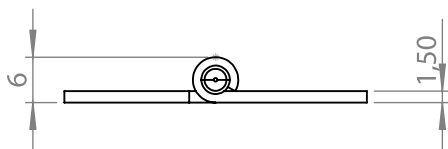

RoHS

Leaf Hinges

Material

Housing : Stainless Steel, AISI 304, Shiny
Pin : Stainless Steel, AISI 304

LH/RH

Item Number	3903-500

Leaf Hinges

Material