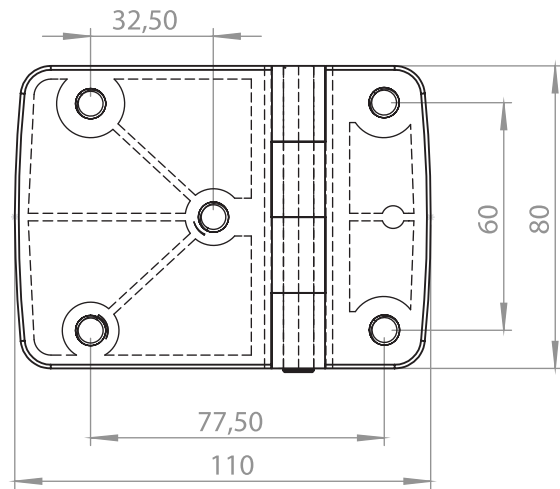

Leaf Hinges

Material

Housing : Zinc die, black coated
Pin : Stainless Steel, AISI 303

3123 - 180° Hinge

Item Number	Zinc Die Black Coated
80 x 70	3123 - 210
80 x 110	3107 - 210
80 x 150	3108 - 210

RoHS

LH/RH