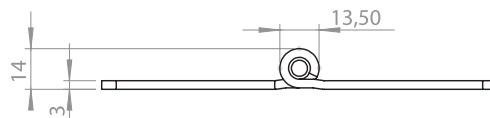

3114, 3113, 3093 - 180° Hinge

	Steel, Black Coated	Stainless Steel
60 x 76	3114 - 310	3114 - 500
60 x 106	3113 - 310	3114 - 500
60 x 136	3093 - 310	3114 - 500

RoHS

LH/RH