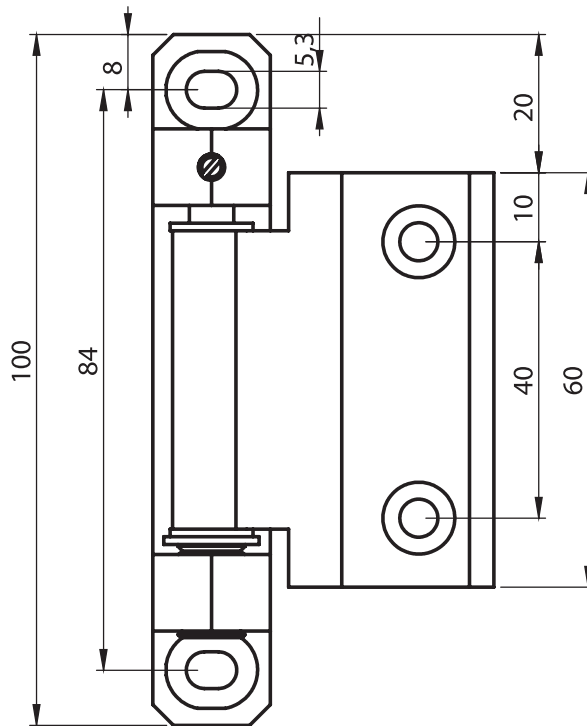

* Item Number ends with "S" : Assembly Pin is Stainless Steel AISI 304 (such as 3011-200S)
 * Item Number ends with "SS" : Assembly Pin and Screws are Stainless Steel AISI 304 (such as 3011-200SS)

LH/RH

3019 - 180° Hinge

	Black Coated	Chrome Plated
Item Number	3019 - 210	3019 - 220

LH/RH

Complete Zinc Die

Leaf Hinges

Material

- Housing** : Zinc die, chrome plated or black coated
- Pin** : Steel or AISI stainless steel
- Washers** : Poliamide (PA6 GFR30)