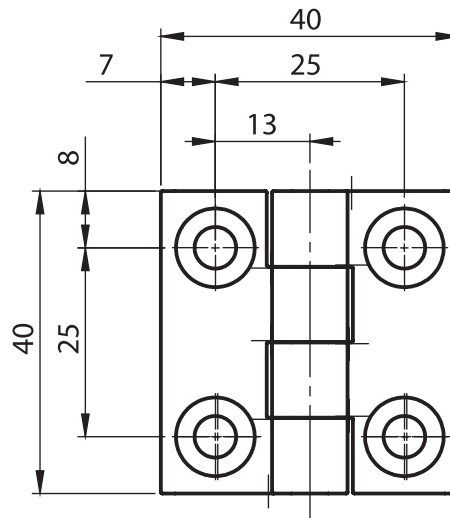

LH/RH

Leaf Hinges

Material

Housing : Zinc die, chrome plated, black coated

Pin : Steel, zinc plated

3069 - 180° Lift Off Hinge

	Raw	Black Coated	Chrome Plated
Item Number	3069 - 200	3069 - 210	3069 - 220

Leaf Hinges

Material

- Housing** : Poliamide (PA6 GFR30), black
- Pin** : Steel or stainless steel AISI304
- Screws** : Steel or stainless steel AISI304

3001 - 180° Hinge

	PA, Black	Zinc Die, Raw	Zinc Die, Black Coated	Zinc Die, Chrome Plated
With Holes	3009 - 100	3001 - 200	3001 - 210	3001 - 220
With Screws	-	3001 - 201	3001 - 211	3001 - 221
One side with hole, one side with screw	-	3001 - 205	3001 - 215	3001 - 225