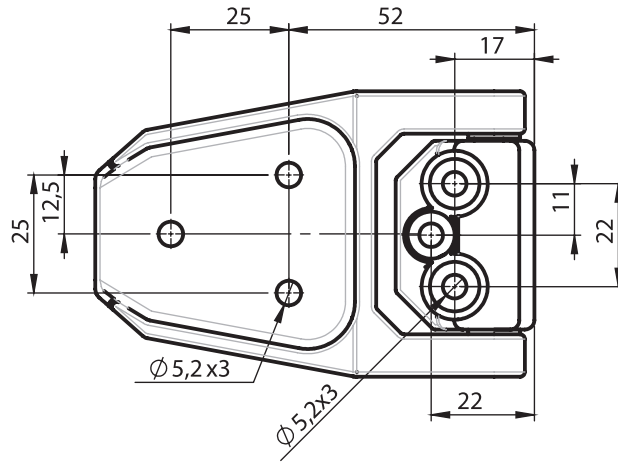

* Item Number ends with "S" : Assembly Pin is Stainless Steel AISI 304 (such as 3011-200S)
 * Item Number ends with "SS" : Assembly Pin and Screws are Stainless Steel AISI 304 (such as 3011-200SS)

LH/RH

* Item Number ends with "SS" : Assembly Pin and Screws are Stainless Steel AISI 304

LH/RH

Complete Zinc Die

Leaf Hinges

Material

Hinge parts : Poliamide(PA6 GFR30), black
Pin : Steel, Zinc plated

3010 - 180° Hinge

Item Number	3010 - 100
-------------	------------

Complete Zinc Die

LH/RH

3020 - 180° Hinge

	Black Coated	Chrome Plated
L=13,5 mm	3020 - 210	3020 - 220
L=23,5 mm	3036 - 210	3036 - 220

Leaf Hinges

Material

Housing : Zinc die, chrome plated or black coated
Pin : Steel or AISI stainless steel
Washers : Poliamide (PA6 GFR30)