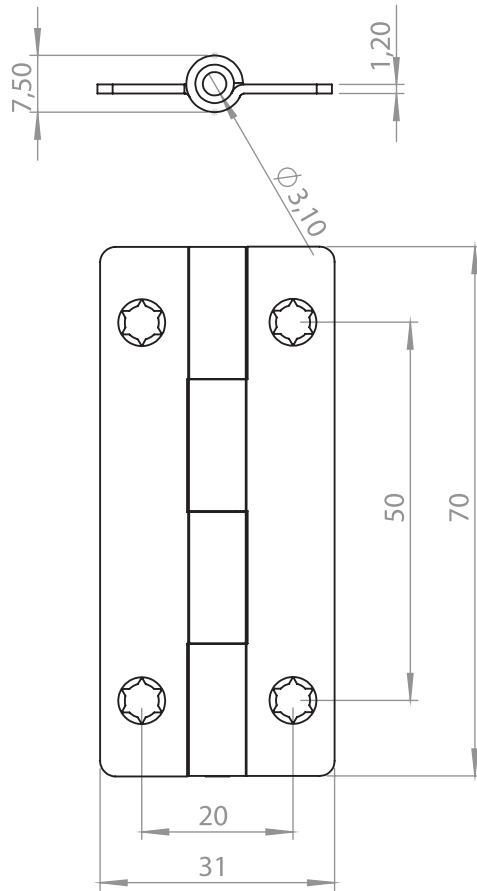

Leaf Hinges

Material

Housing : Steel, zinc plated
Pin : Stainless Steel, AISI 303