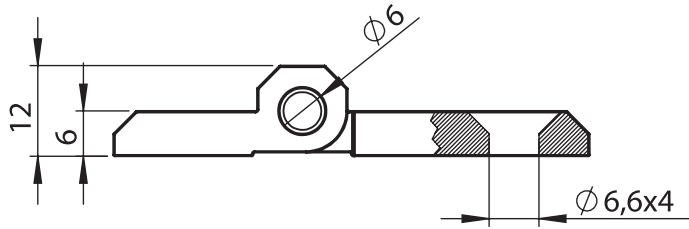

Leaf Hinges

Material

Housing : Zinc die, chrome plated or black coated

Pin : Steel, zinc plated

3081 - 180° Hinge

	Raw	Black Coated	Chrome Plated
Long Part with 2 Holes	3081 - 200	3081 - 210	3081 - 220
Long Part with 3 Holes	3181 - 200	3181 - 210	3181 - 220

Item Number ends with "S" : Assembly Pin is Stainless Steel AISI 304

LH/RH

Complete Zinc Die