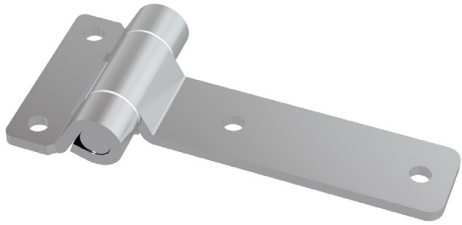

Leaf Hinges

Material

Housing : Steel, black coated or Stainless Steel AISI 304

Pin : Stainless Steel, AISI 303