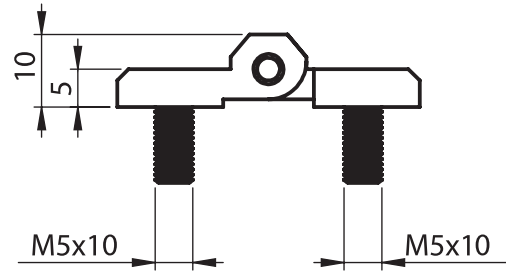

LH/RH

Leaf Hinges

Material

Housing : Zinc die, chrome plated, black coated

Pin : Steel, zinc plated

3069 - 180° Lift Off Hinge

	Raw	Black Coated	Chrome Plated
Item Number	3069 - 200	3069 - 210	3069 - 220

Leaf Hinges

Material

- Housing** : Poliamide (PA6 GFR30), black
- Pin** : Steel or stainless steel AISI304
- Screws** : Steel or stainless steel AISI304

3001 - 180° Hinge

	PA, Black	Zinc Die, Raw	Zinc Die, Black Coated	Zinc Die, Chrome Plated
With Holes	3009 - 100	3001 - 200	3001 - 210	3001 - 220
With Screws	-	3001 - 201	3001 - 211	3001 - 221
One side with hole, one side with screw	-	3001 - 205	3001 - 215	3001 - 225

* Item Number ends with "S" : Assembly Pin is Stainless Steel AISI 304 (such as 3011-200S)
 * Item Number ends with "SS" : Assembly Pin and Screws are Stainless Steel AISI 304 (such as 3011-200SS)

LH/RH