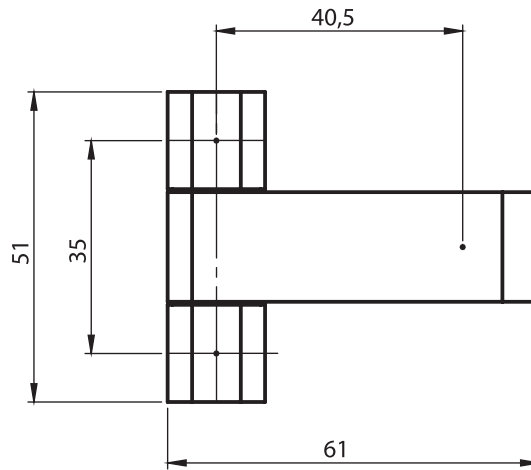

3034 - 180° Hinge

Item Number	3034 - 431
-------------	------------

LH/RH

Leaf Hinges

Material

- Housing** : Steel, zinc plated
- Pin** : Brass, nickel plated
- Screws** : Steel, zinc plated

3035 - 180° Hinge