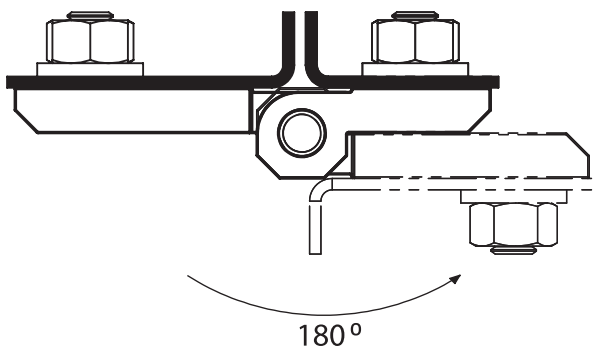

Complete Zinc Die

LH/RH

3012 - 180° Hinge

50 mm x 50 mm	3012 - 310
50 mm x 75 mm	3065 - 310
50 mm x 100 mm	3066 - 310

Leaf Hinges

Material

Housing : Zinc die, black coated

Pin : Steel, zinc plated

LH/RH

Leaf Hinges

Material

- Housing** : Zinc die, chrome plated or black coated
- Pin** : Steel, zinc plated

3080 - 180° Hinge

	Ham	Siyah Boyalı	Krom Kaplı
Dört Delikli	3080 - 200	3080 - 210	3080 - 220
Altı Delikli	3180 - 200	3180 - 210	3180 - 220

Item Number ends with "S" : Assembly Pin is Stainless Steel AISI 304

Complete Zinc Die

LH/RH

Leaf Hinges

Material

Housing : Zinc die, chrome plated or black coated

Pin : Steel, zinc plated

3081 - 180° Hinge