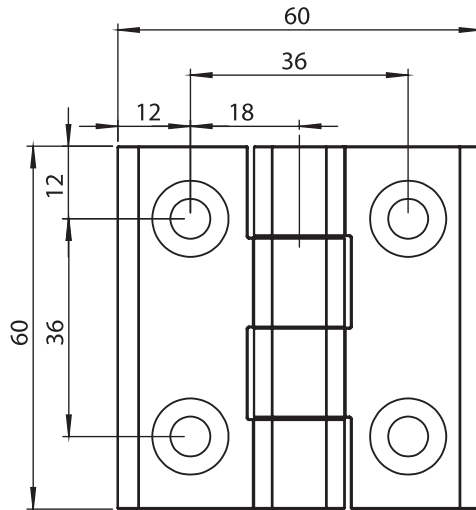

	Raw	Black Coated	Chrome Plated
Long Part with 2 Holes	3081 - 200	3081 - 210	3081 - 220
Long Part with 3 Holes	3181 - 200	3181 - 210	3181 - 220

Item Number ends with "S" : Assembly Pin is Stainless Steel AISI 304

LH/RH

Complete Zinc Die

Leaf Hinges

Material

Housing : Zinc die, chrome plated or black coated

Pin : Steel or stainless steel AISI304

Screws : Steel or stainless steel AISI304

3013 - 180° Hinge