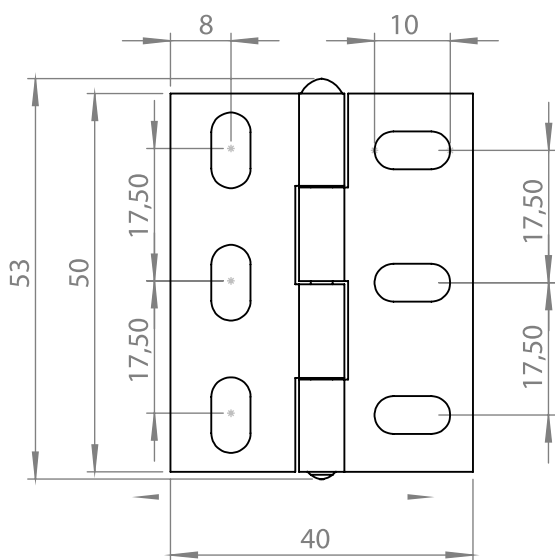

* Item Number ends with "S" : Assembly Pin is Stainless Steel AISI 304 (such as 3011-200S)
 * Item Number ends with "SS" : Assembly Pin and Screws are Stainless Steel AISI 304 (such as 3011-200SS)

LH/RH

* Item Number ends with "S" : Assembly Pin is Stainless Steel AISI 304 (such as 3011-200S)

* Item Number ends with "SS" : Assembly Pin and Screws are Stainless Steel AISI 304 (such as 3011-200SS)

LH/RH

Leaf Hinges

RoHS

Leaf Hinges

Material

Housing : Stainless Steel, AISI 304, Shiny
Pin : Stainless Steel, AISI 304

LH/RH

Item Number	3903-500

Leaf Hinges

Material