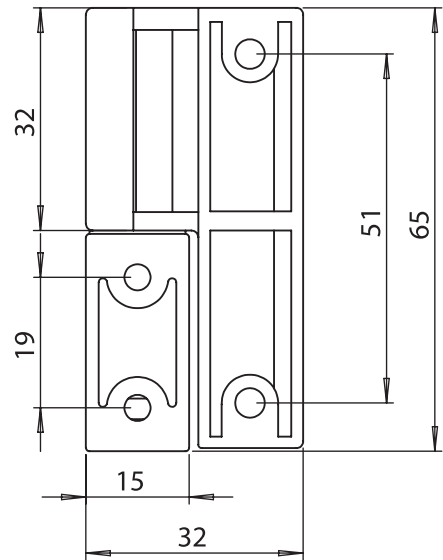

Leaf Hinges