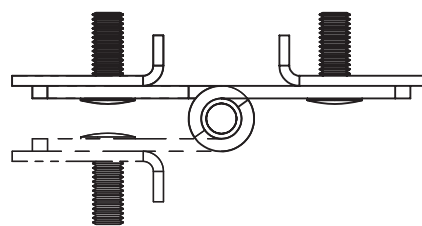

RoHS LH/RH 

Leaf Hinges

Material

Housing : Steel, black coated or Stainless Steel AISI 304

Pin : Stainless Steel, AISI 303

3122 - 180° Hinge

	Steel, Black Coated	Stainless Steel
Item Number	3122-310	3122-500