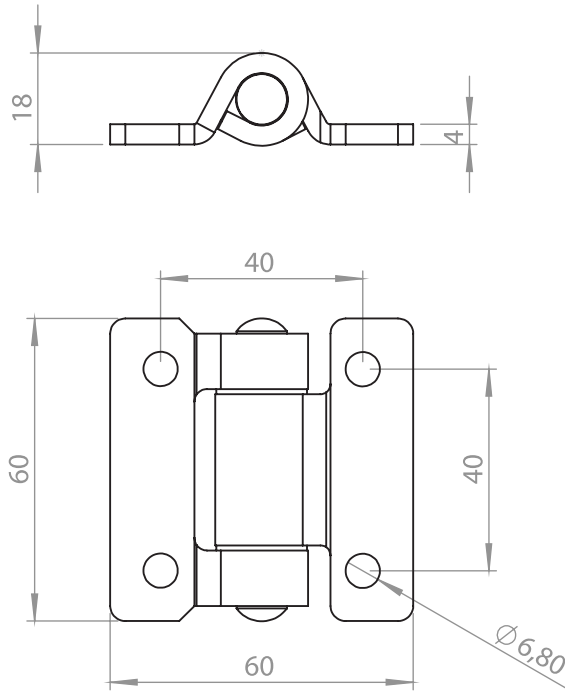

3106 - 180° Hinge

	Steel, Black Coated	Stainless Steel
Item Number	3106-310	3106-500