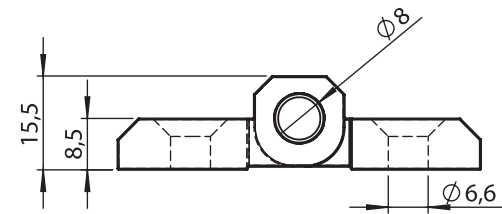

LH/RH

Complete Zinc Die

Leaf Hinges

Material

Housing : Zinc die, chrome plated or black coated

Pin : Steel or stainless steel AISI304

Screws : Steel or stainless steel AISI304

3013 - 180° Hinge