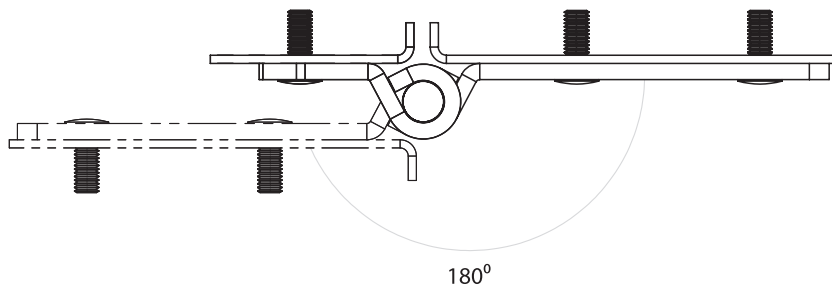

RoHS

LH/RH

Leaf Hinges

Material

Housing : Steel, black coated or Stainless Steel AISI 304

Pin : Stainless Steel, AISI 303

3104 - 180° Hinge

	Steel, Black Coated	Stainless Steel
Item Number	3104-310	3104-500