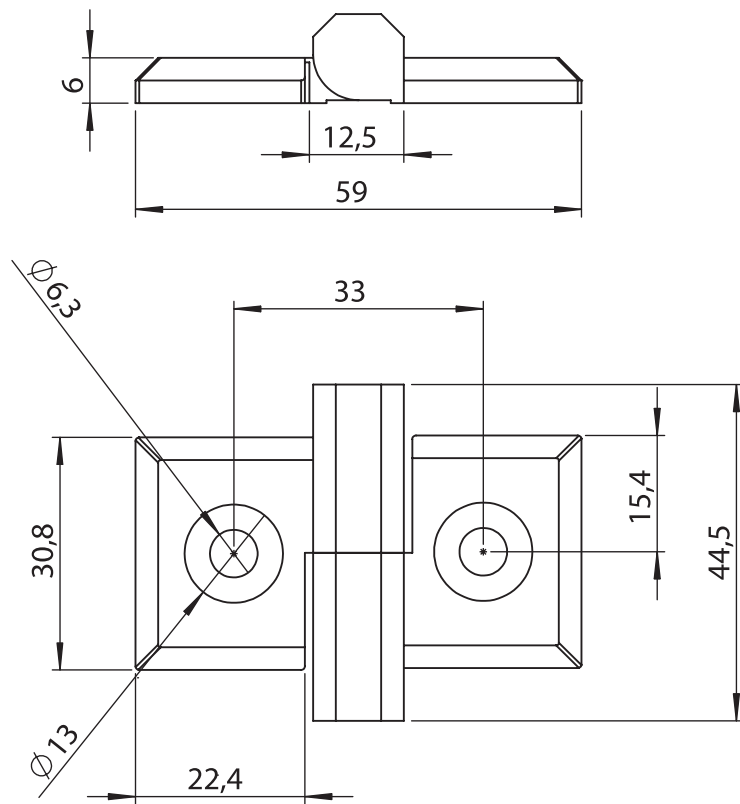

Leaf Hinges

Material

Housing : Zinc die, chrome plated, black coated

Pin : Steel, zinc plated

3069 - 180° Lift Off Hinge

	Raw	Black Coated	Chrome Plated
Item Number	3069 - 200	3069 - 210	3069 - 220