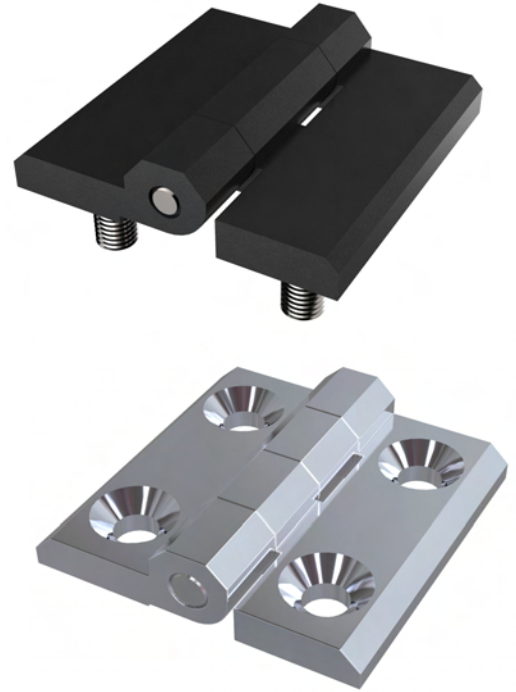

LH/RH

Leaf Hinges

Material

Housing : Zinc die, chrome plated, black coated

Pin : Steel, zinc plated

3069 - 180° Lift Off Hinge

	Raw	Black Coated	Chrome Plated
Item Number	3069 - 200	3069 - 210	3069 - 220

Leaf Hinges

Material

- Housing** : Poliamide (PA6 GFR30), black
- Pin** : Steel or stainless steel AISI304
- Screws** : Steel or stainless steel AISI304

3001 - 180° Hinge

	PA, Black	Zinc Die, Raw	Zinc Die, Black Coated	Zinc Die, Chrome Plated
With Holes	3009 - 100	3001 - 200	3001 - 210	3001 - 220
With Screws	-	3001 - 201	3001 - 211	3001 - 221
One side with hole, one side with screw	-	3001 - 205	3001 - 215	3001 - 225

* Item Number ends with "S" : Assembly Pin is Stainless Steel AISI 304 (such as 3011-200S)
 * Item Number ends with "SS" : Assembly Pin and Screws are Stainless Steel AISI 304 (such as 3011-200SS)

LH/RH

Leaf Hinges

Material

Housing : Poliamide (PA6 GFR30), black / Zinc die, chrome plated or black coated

Pin : Steel or stainless steel AISI304

Screws : Steel or stainless steel AISI304

3011 - 180° Hinge

	PA, Black	Zinc Die, Raw	Zinc Die, Black Coated	Zinc Die, Chrome Plated
Delikli	3012 - 100	3011 - 200	3011 - 210	3011 - 220
Kendinden Vidalı	-	3011 - 201	3011 - 211	3011 - 221
Bir tarafı delikli, bir tarafı kendinden vidalı	-	3011 - 205	3011 - 215	3011 - 225