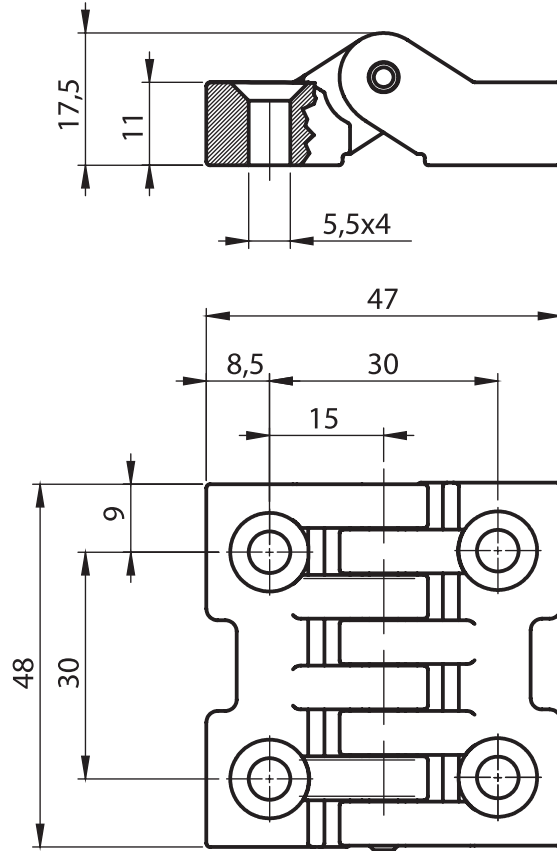

* Item Number ends with "S" : Assembly Pin is Stainless Steel AISI 304 (such as 3011-200S)

* Item Number ends with "SS" : Assembly Pin and Screws are Stainless Steel AISI 304 (such as 3011-200SS)

LH/RH

Leaf Hinges

Material

Housing : Poliamide (PA6 GFR30), black

Pin : Steel, zinc plated

3017 - 180° Hinge

Item Number	3017 - 100
-------------	------------

Complete Zinc Die

LH/RH

Leaf Hinges