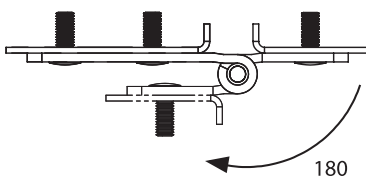

3093 - 80° Hinge