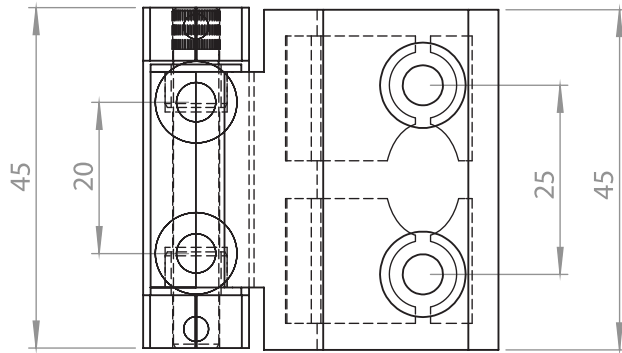

Leaf Hinges

Material

Housing : Zinc die, black coated or chrome plated
Pin : Steel, zinc plated

3140 - 180° Hinge

	Zinc Die, Black Coated	Zinc Die, Chrome Plated
Item Number	3140-210	3140-220

RoHS

LH/RH