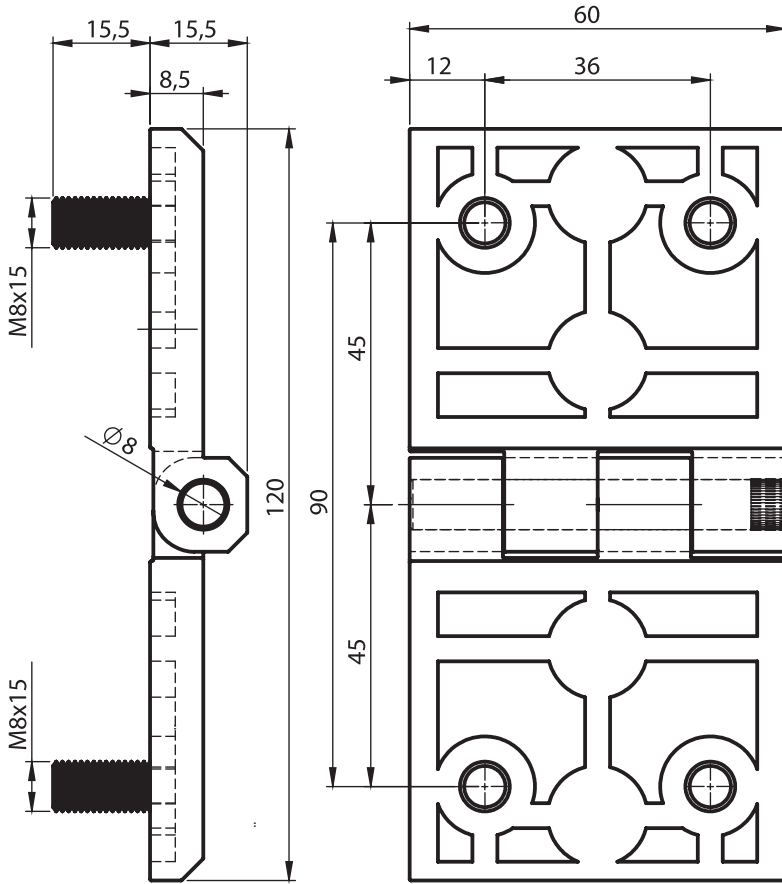

LH/RH

Complete Zinc Die

Material

Housing : Zinc die, chrome plated or black coated

Pin : Steel or stainless steel AISI304

Screws : Steel or stainless steel AISI304

3014 - 180° Hinge

	Raw	Black Coated	Chrome Plated
With Screws	3014 - 201	3014 - 211	3014 - 221
Short part with holes, long part with screws	3083 - 201	3083 - 211	3083 - 221

* Item Number ends with "S" : Assembly Pin is Stainless Steel AISI 304

* Item Number ends with "SS" : Assembly Pin and Screws are Stainless Steel AISI 304

Complete Zinc Die

LH/RH

Leaf Hinges

Material

Housing : Zinc die, chrome plated or black coated