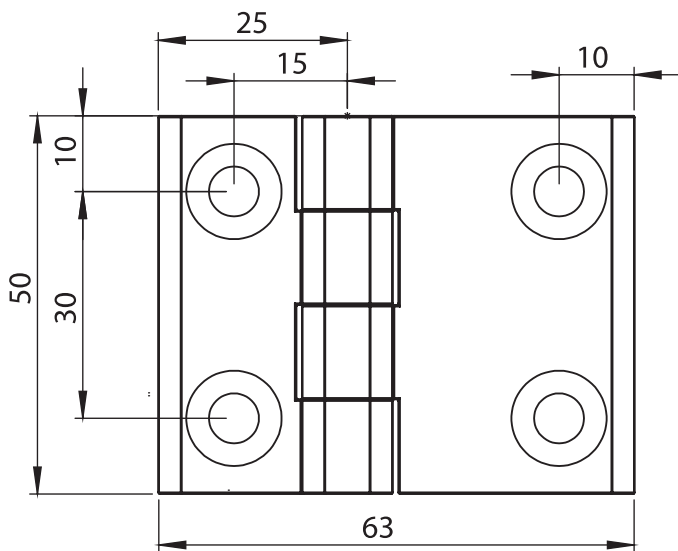

Complete Zinc Die

LH/RH

3012 - 180° Hinge

50 mm x 50 mm	3012 - 310
50 mm x 75 mm	3065 - 310
50 mm x 100 mm	3066 - 310

Leaf Hinges

Material

Housing : Zinc die, black coated

Pin : Steel, zinc plated

Item Number ends with "S" : Assembly Pin is Stainless Steel AISI 304

Complete Zinc Die

LH/RH

Leaf Hinges

Material

Housing : Zinc die, chrome plated or black coated

Pin : Steel, zinc plated

3081 - 180° Hinge