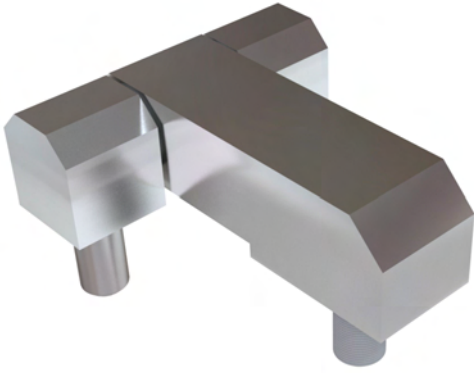

	Black Coated	Chrome Plated
L=13,5 mm	3021 - 210	3021 - 220
L=23,5 mm	3030 - 210	3030 - 220

Complete Zinc Die

LH/RH

Leaf Hinges

Material

- Housing** : Zinc die, chrome plated or black coated
- Pin** : Steel or AISI stainless steel
- Washers** : Poliamide (PA6 GFR30)

3019 - 180° Hinge

	Black Coated	Chrome Plated
Item Number	3019 - 210	3019 - 220

LH/RH

Complete Zinc Die

Leaf Hinges

Material

- Housing** : Zinc die, chrome plated or black coated
- Pin** : Steel or AISI stainless steel
- Washers** : Poliamide (PA6 GFR30)

3079 - 180° Hinge

	Black Coated	Chrome Plated
Item Number	3079 - 210	3079 - 220

Complete Zinc Die

LH/RH

Leaf Hinges

Material

- Housing** : Steel, zinc plated
- Pin** : Brass, nickel plated
- Screws** : Steel, zinc plated

3034 - 180° Hinge

Item Number	3034 - 431
-------------	------------

LH/RH

Leaf Hinges

Material

- Housing** : Steel, zinc plated
- Pin** : Brass, nickel plated
- Screws** : Steel, zinc plated

3035 - 180° Hinge