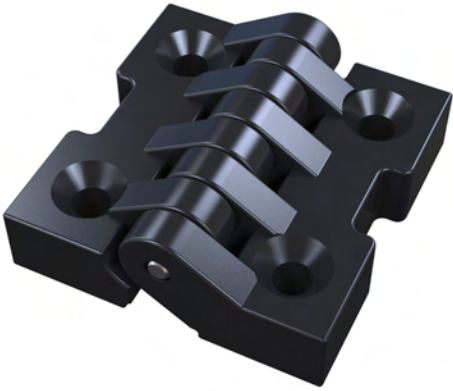

Material

- Housing** : Poliamide (PA6 GFR30), black
- Pin** : Steel or stainless steel AISI304
- Screws** : Steel or stainless steel AISI304

3001 - 180° Hinge

	PA, Black	Zinc Die, Raw	Zinc Die, Black Coated	Zinc Die, Chrome Plated
With Holes	3009 - 100	3001 - 200	3001 - 210	3001 - 220
With Screws	-	3001 - 201	3001 - 211	3001 - 221
One side with hole, one side with screw	-	3001 - 205	3001 - 215	3001 - 225

* Item Number ends with "S" : Assembly Pin is Stainless Steel AISI 304 (such as 3011-200S)
 * Item Number ends with "SS" : Assembly Pin and Screws are Stainless Steel AISI 304 (such as 3011-200SS)

LH/RH

Leaf Hinges

Material

Housing : Poliamide (PA6 GFR30), black / Zinc die, chrome plated or black coated

Pin : Steel or stainless steel AISI304

Screws : Steel or stainless steel AISI304

3011 - 180° Hinge

	PA, Black	Zinc Die, Raw	Zinc Die, Black Coated	Zinc Die, Chrome Plated
Delikli	3012 - 100	3011 - 200	3011 - 210	3011 - 220
Kendinden Vidalı	-	3011 - 201	3011 - 211	3011 - 221
Bir tarafı delikli, bir tarafı kendinden vidalı	-	3011 - 205	3011 - 215	3011 - 225

* Item Number ends with "S" : Assembly Pin is Stainless Steel AISI 304 (such as 3011-200S)

* Item Number ends with "SS" : Assembly Pin and Screws are Stainless Steel AISI 304 (such as 3011-200SS)

LH/RH

Leaf Hinges