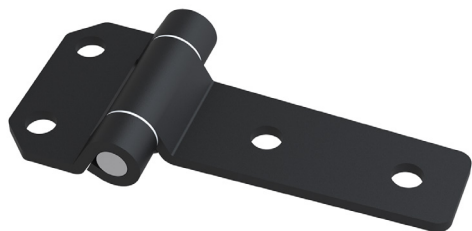

Leaf Hinges

Material

Housing : Steel, black coated or Stainless Steel AISI 304

Pin : Stainless Steel, AISI 303