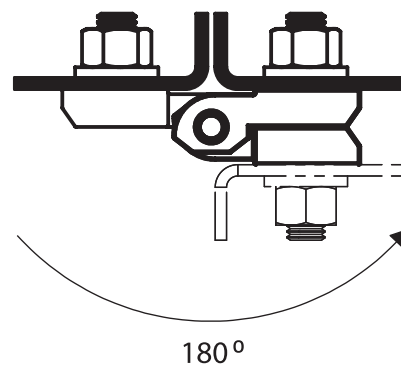

LH/RH

Leaf Hinges

Material

Housing : Zinc die, chrome plated, black coated

Pin : Steel, zinc plated

3069 - 180° Lift Off Hinge

	Raw	Black Coated	Chrome Plated
Item Number	3069 - 200	3069 - 210	3069 - 220

Leaf Hinges

Material

- Housing** : Poliamide (PA6 GFR30), black
- Pin** : Steel or stainless steel AISI304
- Screws** : Steel or stainless steel AISI304

3001 - 180° Hinge

	PA, Black	Zinc Die, Raw	Zinc Die, Black Coated	Zinc Die, Chrome Plated
With Holes	3009 - 100	3001 - 200	3001 - 210	3001 - 220
With Screws	-	3001 - 201	3001 - 211	3001 - 221
One side with hole, one side with screw	-	3001 - 205	3001 - 215	3001 - 225

* Item Number ends with "S" : Assembly Pin is Stainless Steel AISI 304 (such as 3011-200S)
 * Item Number ends with "SS" : Assembly Pin and Screws are Stainless Steel AISI 304 (such as 3011-200SS)

LH/RH