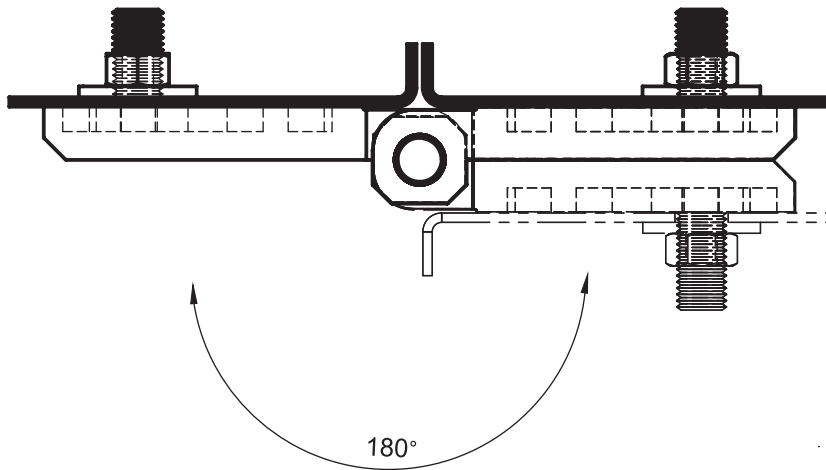

LH/RH

Complete Zinc Die

Material

Housing : Zinc die, chrome plated or black coated

Pin : Steel or stainless steel AISI304

Screws : Steel or stainless steel AISI304

3014 - 180° Hinge

	Raw	Black Coated	Chrome Plated
With Screws	3014 - 201	3014 - 211	3014 - 221
Short part with holes, long part with screws	3083 - 201	3083 - 211	3083 - 221

* Item Number ends with "S" : Assembly Pin is Stainless Steel AISI 304

* Item Number ends with "SS" : Assembly Pin and Screws are Stainless Steel AISI 304

Complete Zinc Die

LH/RH

Leaf Hinges

Material

Housing : Zinc die, chrome plated or black coated