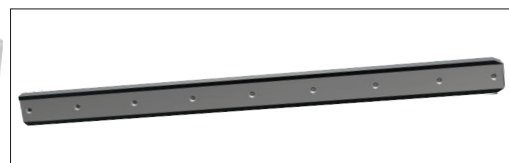

ps:®shear-blades

TYPE: 400 MM

MADE OF X3-PM STEEL FOR LONG-LASTING LIFETIME

PART-NO.

SHEAR BLADES - 400 MM	
Set	SCHERMESSER400

TOP X

TOP Y

BOTTOM X

BOTTOM Y

ps:® shear-blades

TYPE: 500 MM

MADE OF X3-PM STEEL FOR LONG-LASTING LIFETIME

PART-NO.

SHEAR BLADES - 500 MM

Set

SCHERMESSER500

TOP X

TOP Y

BOTTOM
X AND Y