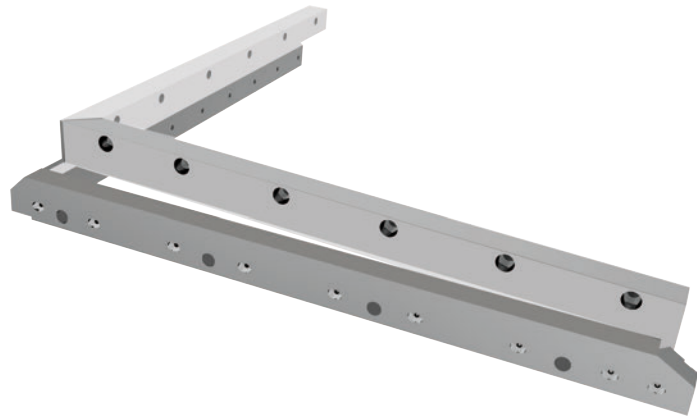

ps:®shear-blades

TYPE: 400 MM

MADE OF X3-PM STEEL FOR LONG-LASTING LIFETIME

PART-NO.

SHEAR BLADES - 400 MM	
Set	SCHERMESSER400

TOP X

TOP Y

BOTTOM X

BOTTOM Y

ps:® shear-blades

TYPE: 500 MM

MADE OF X3-PM STEEL FOR LONG-LASTING LIFETIME

PART-NO.

SHEAR BLADES - 500 MM

Set

SCHERMESSER500