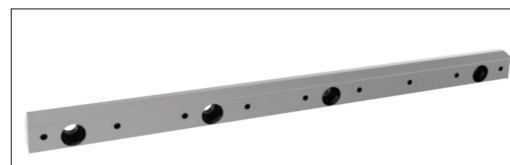

ps:®shear-blades

TYPE: 400 MM

MADE OF X3-PM STEEL FOR LONG-LASTING LIFETIME

PART-NO.

SHEAR BLADES - 400 MM	
Set	SCHERMESSER400

TOP X

TOP Y

BOTTOM X

BOTTOM Y

ps:® shear-blades

TYPE: 500 MM

MADE OF X3-PM STEEL FOR LONG-LASTING LIFETIME

PART-NO.

SHEAR BLADES - 500 MM

Set

SCHERMESSER500