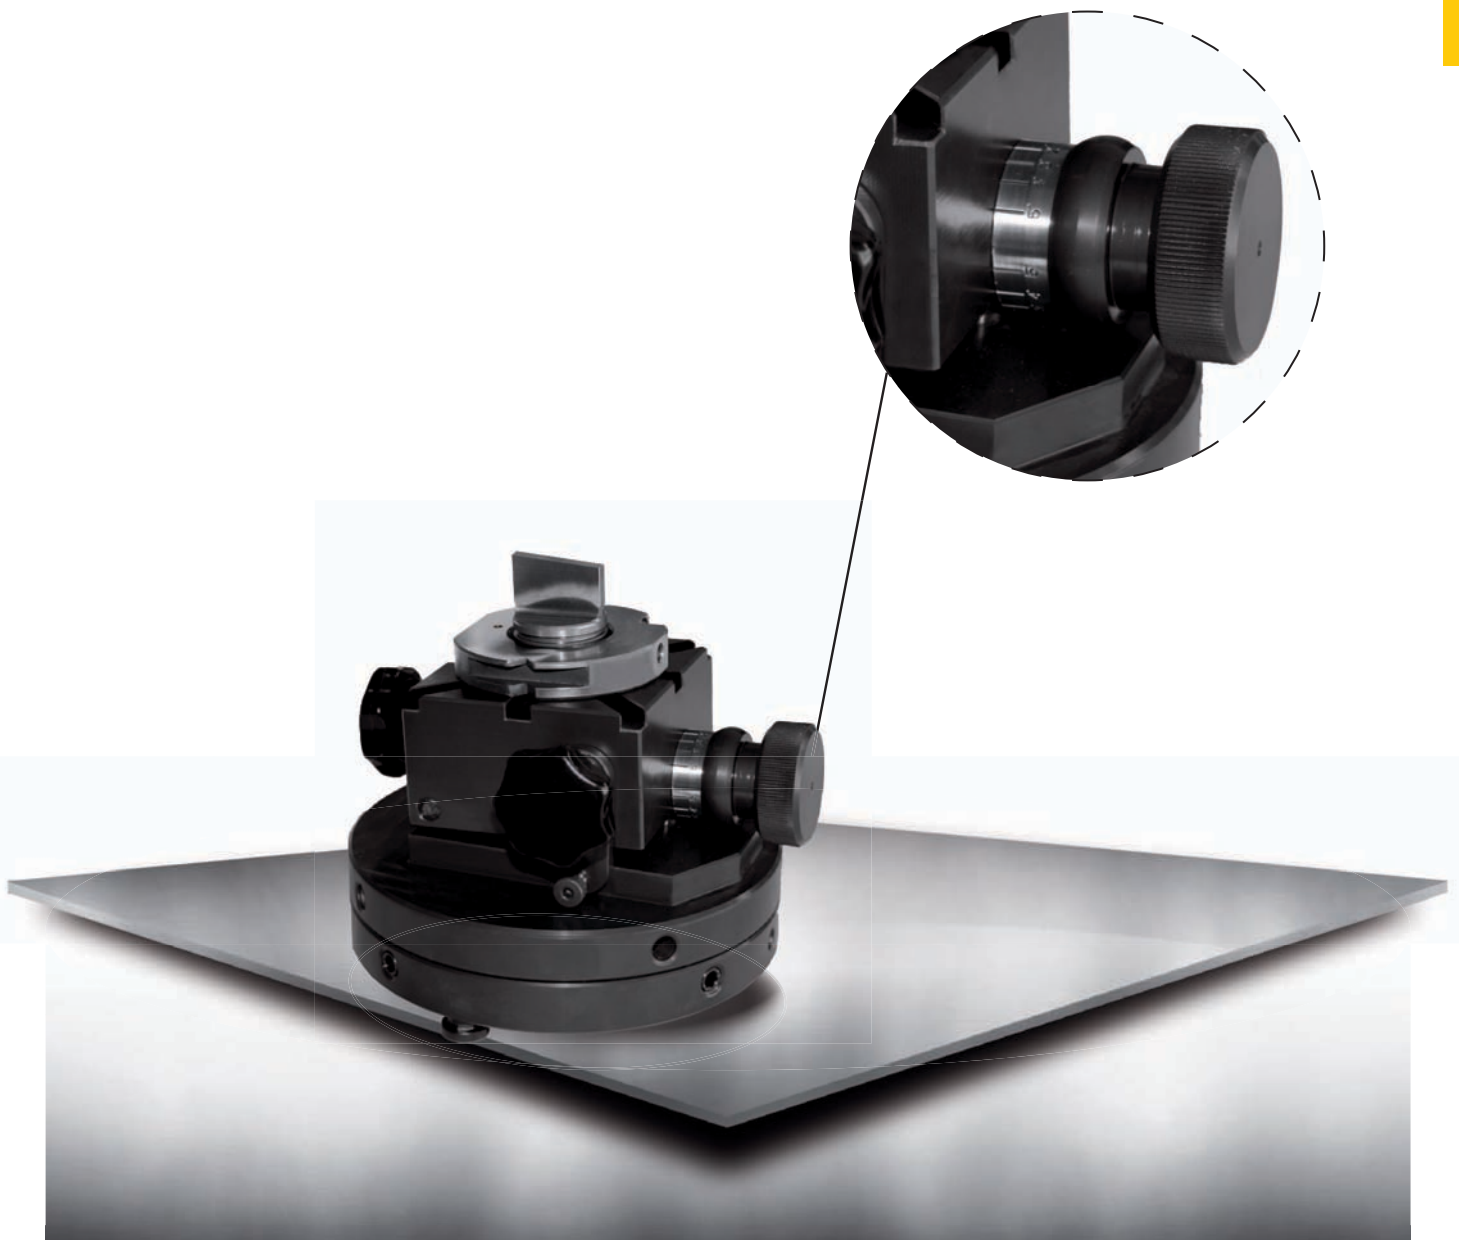

ps:quick-adjust-vise

- Quick-release system for exact and time-saving clamping of punches
- accurate adjustment of angles by using a magnetic pocket level
- process safety by grinding the whisper punches
- easy adjustment of angle for whisper punches by excentric wheel
- accurate regrinding of the whisper shear over the corner by using an adjustment ring and alignment keys in the top of the sinus copensator

TRUMPF

THICK TURRET

SALVAGNINI