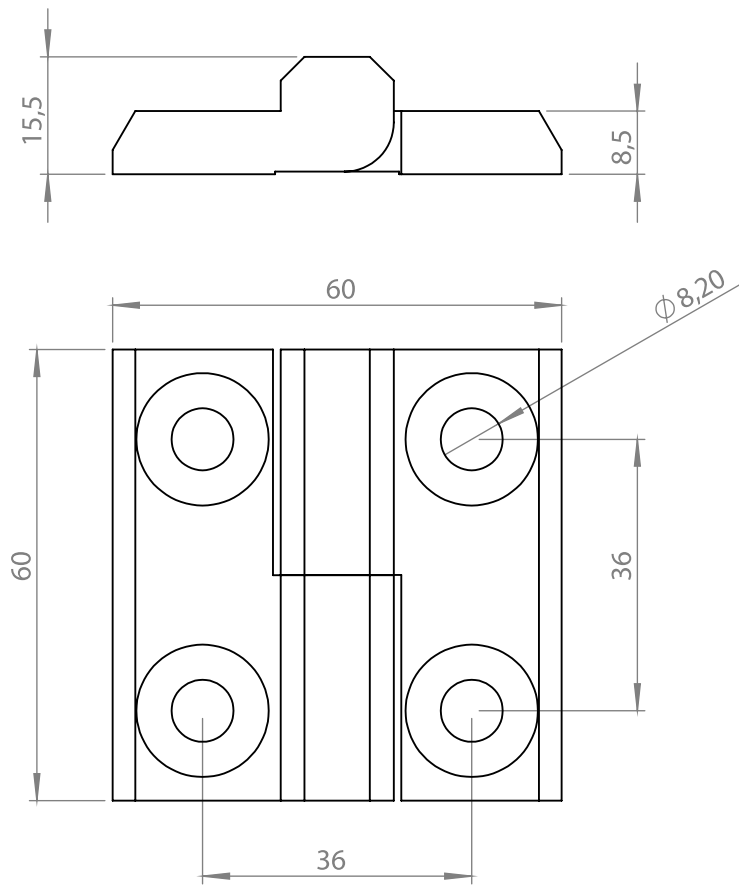

Stainless Steel Products

Material

Stainless Steel AISI 316

3313 - 180° Lift-off Hinge

Item Number	3313-500