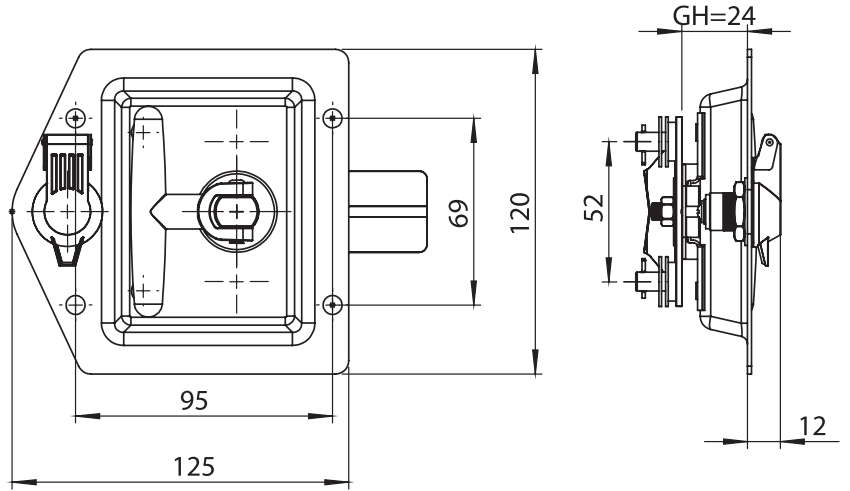

Material

Stainless Steel AISI 316