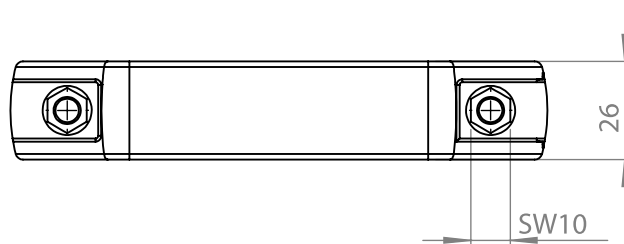

Stainless Steel Products

Material

Stainless Steel AISI 316

4051 - Handle

Item Number	4051-500