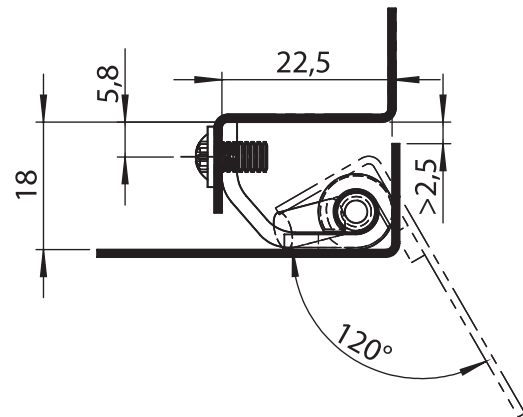

Material

Housing and Welding Part : Stainless Steel
AISI 304

Pin : Stainless Steel AISI 304

3043 - 120° Consealed Hinge

Item Number	
3043 - 500	

LH/RH