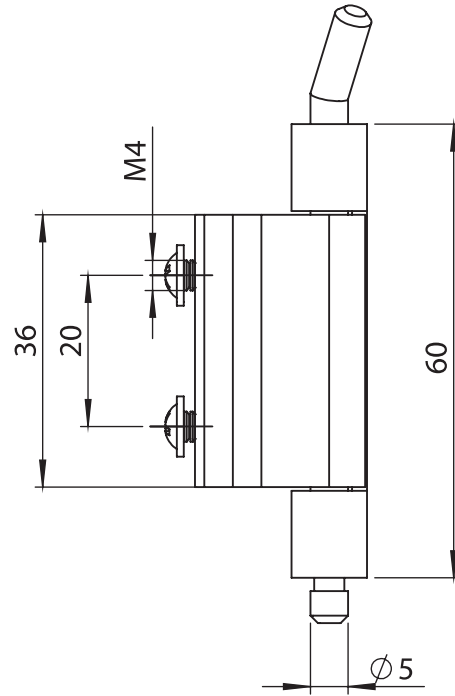

Material

Housing and Welding Part : Stainless Steel
AISI 304

Pin : Stainless Steel AISI 304

3043 - 120° Consealed Hinge

Item Number	
3043 - 500	

LH/RH