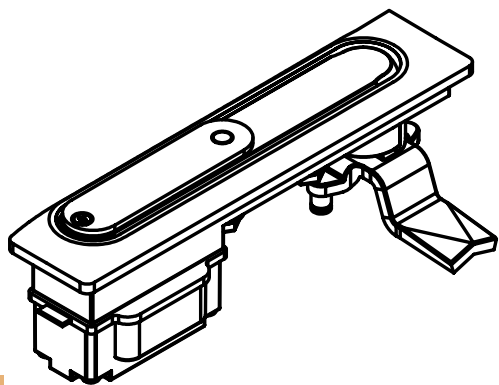

Options

- Cams
- Round Rods
- Round Rod Guides

2253 - Swinghandle

	With Dustcover	With Padlock	With Dustcover and Padlock
Without Cylinder	2253-100- MK - XXX	2253-300- MK - XXX	2253-200- MK - XXX
Keyed 3333	2253-113- MK - XXX	2253-313- MK - XXX	2253-213- MK - XXX
Keyed Same	2253-117- MK - XXX	2253-317- MK - XXX	2253-217- MK - XXX
Keyed Differ	2253-119- MK - XXX	2253-319- MK - XXX	2253-219- MK - XXX

You may chose XXX section from cam tables.
You may chose MK section from cam Rod Latches.

Complete Metal  LH/RH

Stainless Steel Products

Cut Out

Stainless Steel Products

Material

- Handle, Dish** : Stainless Steel AISI 316
- Profile Cylinder** : Zinc Die
- Dust Cover** : Stainless Steel AISI 316
- Back Cover** : Polyamide (PA6 GFR30), black
- Cam** : Stainless Steel AISI 304