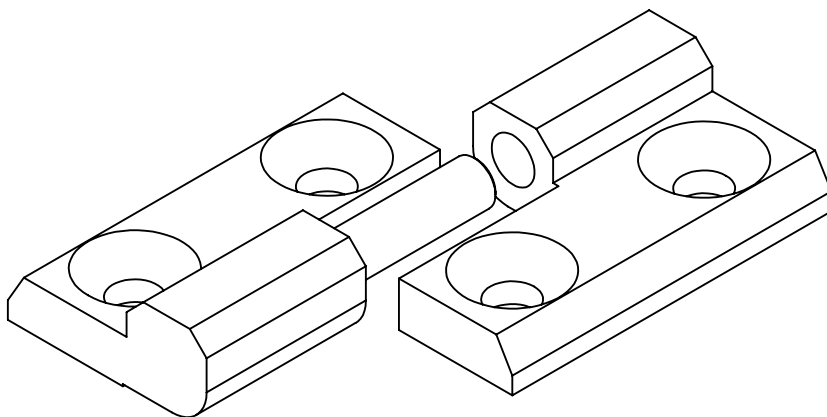

Stainless Steel Products

Material

Stainless Steel AISI 316

3313 - 180° Lift-off Hinge

Item Number	3313-500