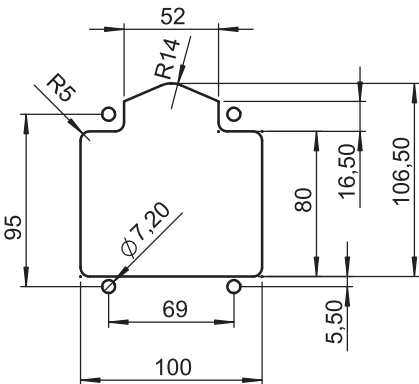

Cut Out

7755 - Cabinet Lock

Cylinder Type	
Keyed Same	7755 - 027