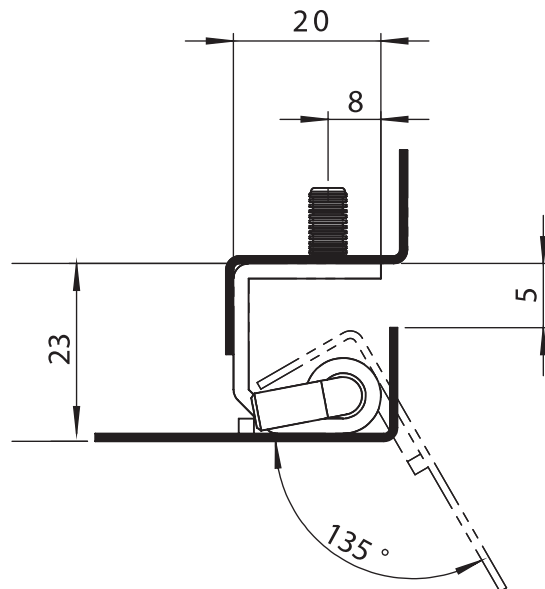

Cam : Stainless Steel, AISI 304

Cut Out

1515 - GH=18 Wing Knob with Cylinder

	Item Number
Non-Locking	1515 - 500 - xxx
Keyed 3333	1515 - 503 - xxx

You may chose XXX section from cam tables page 346.

IP 65  LH/RH 

You may chose XXX section from cam tables page 346.

Cut Out

IP 65

LH/RH

**Material**

Housing and L Handle : Stainless Steel,
AISI 316

Cam : Stainless Steel,
AISI 304

Cut Out

	Item Number	xxx	CH (mm)	L (mm)	GH=18 H (mm)
	5900 - 206	5206	-12	45	6
	5900 - 210	5210	-8	45	10
	5900 - 214	5214	-4	45	14
	5900 - 218	5218	0	45	18
	5900 - 220	5220	2	45	20
	5900 - 222	5222	4	45	22
	5900 - 224	5224	6	45	24
	5900 - 226	5226	8	45	26
	5900 - 228	5228	10	45	28

Material

Housing and Welding Part : Stainless Steel
AISI 304

Pin : Stainless Steel AISI 304

LH/RH

Stainless Steel Products

Material

Housing and Welding Part : Stainless Steel
AISI 304

Pin : Stainless Steel AISI 304