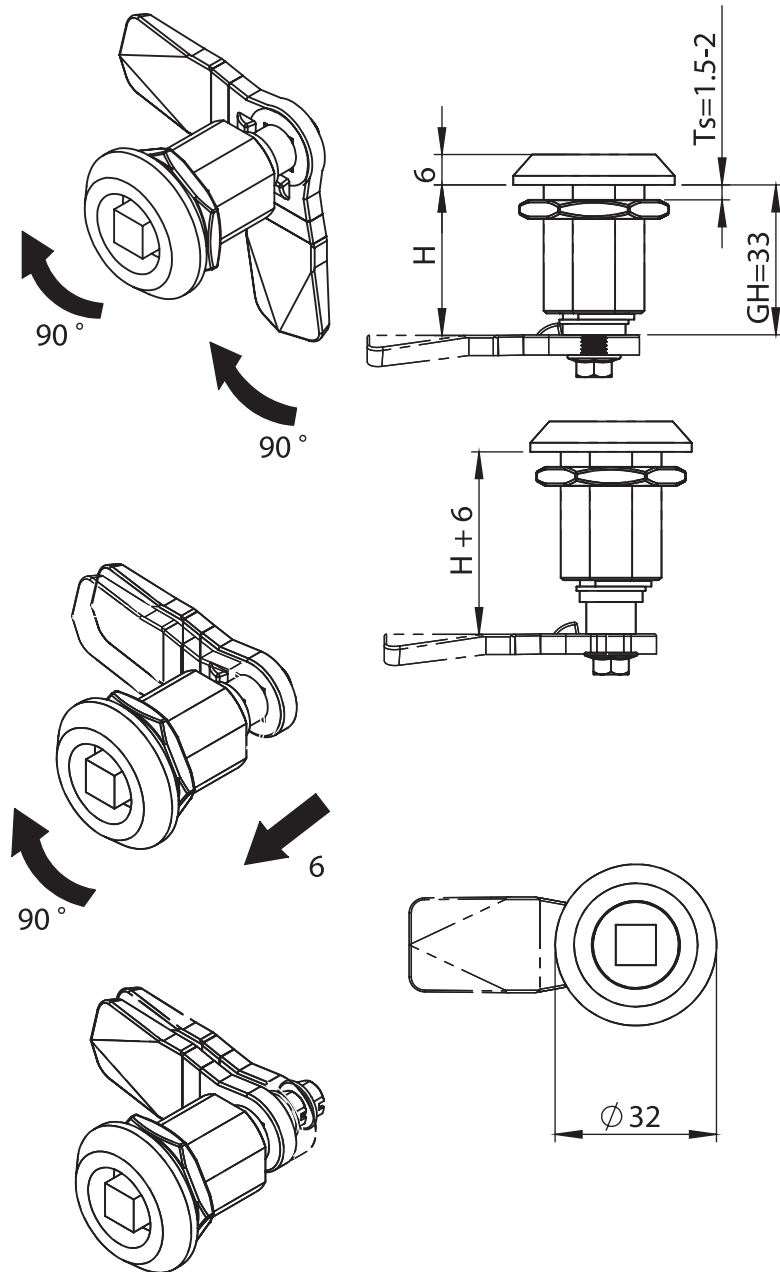

Stainless Steel Products

Material

Housing and Insert : Stainless Steel, AISI 316

Cam : Stainless Steel, AISI 304

1511 - GH=33 Compression Latch

	Insert Types	Item Number
	Double Bit 3 mm	1544 - 001 - xxx
	Double Bit 5 mm	1544 - 002 - xxx
	Triangular 7 mm	1544 - 007 - xxx
	Triangular 8 mm	1544 - 003 - xxx
	Square 8 mm	1544 - 005 - xxx
	Slotted	1544 - 008 - xxx

You may chose XXX section from cam tables page 346.

Cut Out

IP 65

LH/RH