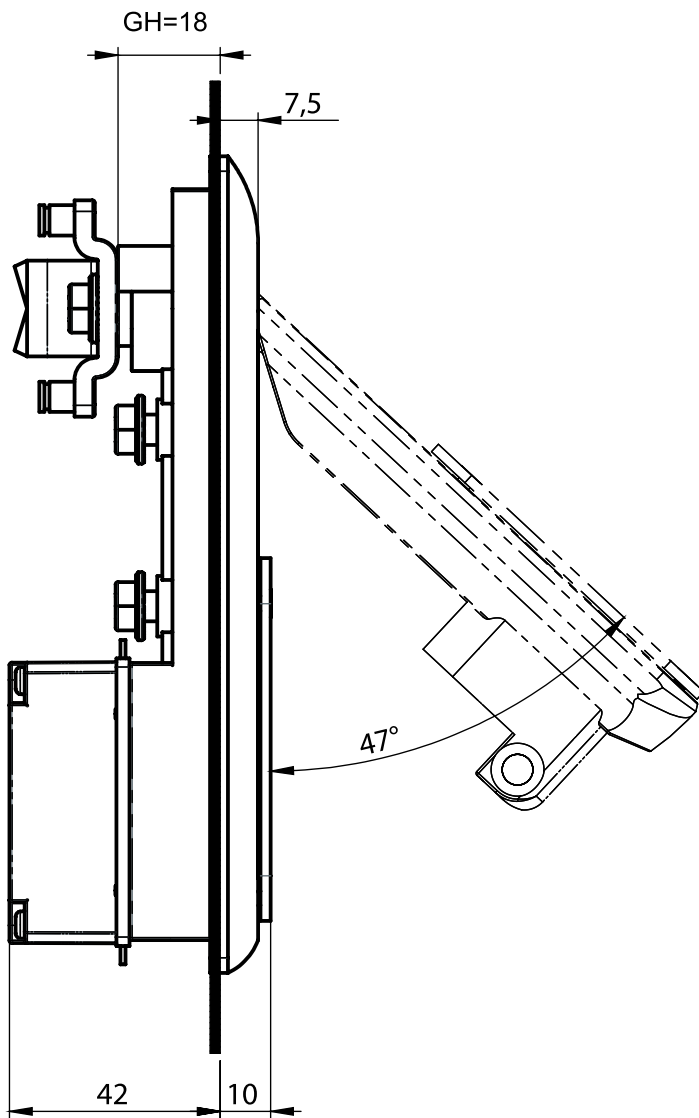

You may chose XXX section from cam tables.
You may chose MK section from cam Rod Latches.

Complete Metal  LH/RH

Stainless Steel Products

Cut Out

Stainless Steel Products

Material

- Handle, Dish** : Stainless Steel AISI 316
- Profile Cylinder** : Zinc Die
- Dust Cover** : Stainless Steel AISI 316
- Back Cover** : Polyamide (PA6 GFR30), black
- Cam** : Stainless Steel AISI 304