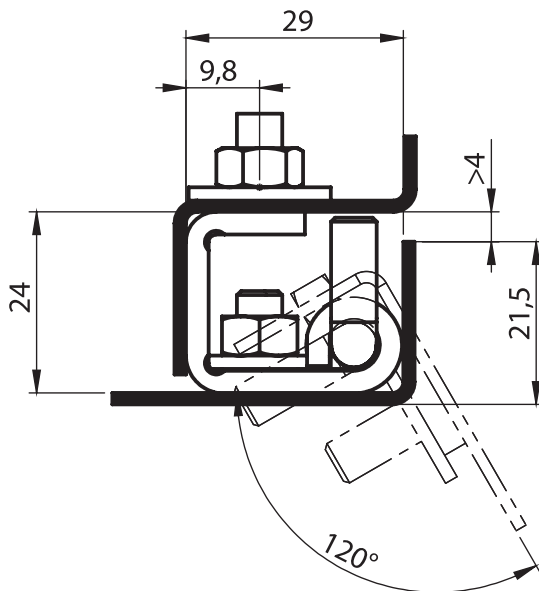

3026 - 120° Consealed Hinge

Item Number	3026 - 500