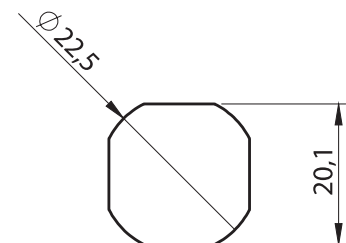

Stainless Steel Products

Material

Housing and T Handle : Stainless Steel, AISI 316

Cam : Stainless Steel, AISI 304

1251 - GH=18 T Handle with Cylinder

	Item Number
Non-Locking	1251 - 500 - xxx
Keyed 3333	1251 - 503 - xxx

You may chose XXX section from cam tables page 346.

Cut Out

IP 65

LH/RH