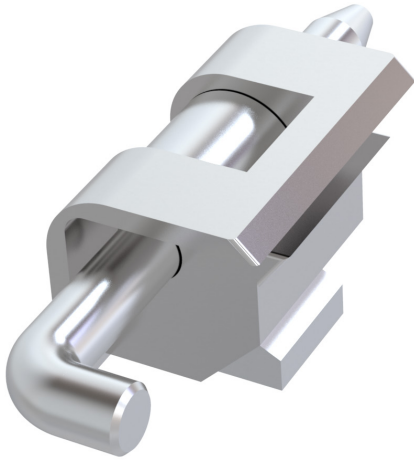

Pin moves easily but do not come out.

3126 - 120° Hinge

Item Number	3126-500
-------------	----------

Stainless Steel Products

Material

- Housing** : Stainless Steel, AISI 304
- Door Part** : Stainless Steel, AISI 304
- Pin** : Stainless Steel, AISI 304

3226 - 120° Hinge

Item Number	3226-500
-------------	----------

RoHS

LH/RH

Stainless Steel Products

Material

- Housing** : Stainless Steel, AISI 316
- Door Part** : Stainless Steel, AISI 316
- Pin** : Stainless Steel, AISI 316