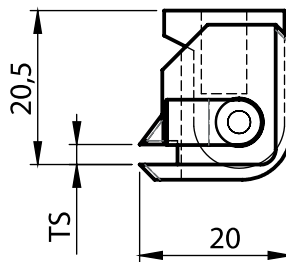

Stainless Steel Products

Material

- **Housing** : Stainless Steel, AISI 316
- **Door Part** : Stainless Steel, AISI 316
- **Pin** : Stainless Steel, AISI 316

3006 - 180° Corner Hinge

Item Number	3006-500

RoHS

LH/RH