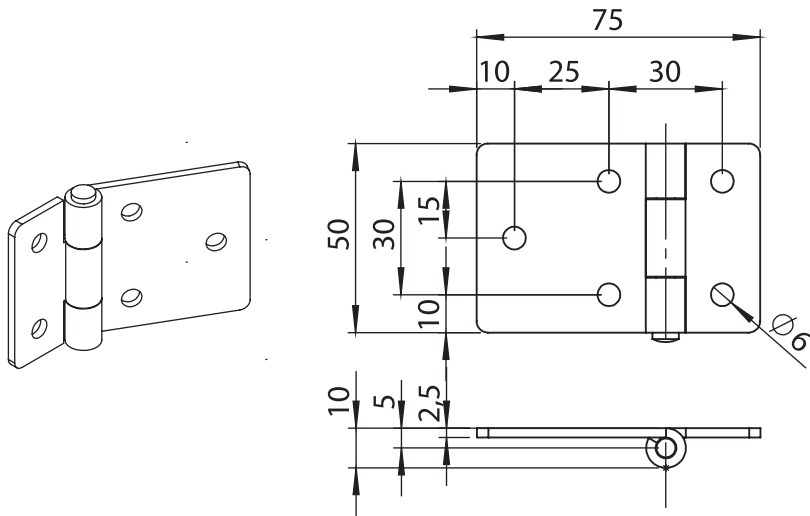

Material

Housing and Insert : Stainless Steel, AISI 316

Cam : Stainless Steel, AISI 304

Cut Out

1511 - GH=18 Quarter Turn

	Insert Types	Item Number
	Double Bit 3 mm	1511 - 001 - xxx
	Double Bit 5 mm	1511 - 002 - xxx
	Triangular 8 mm	1511 - 003 - xxx
	Square 8 mm	1511 - 005 - xxx
	Slotted	1511 - 008 - xxx

Stainless Steel Products

Material

Housing : Stainless Steel, AISI 316
Pin : Stainless Steel, AISI 304

3011 - 180° Hinge

Item Number	3011 - 500
-------------	------------

LH/RH

3012 - 180° Hinge

Item Number	3012 - 500
-------------	------------