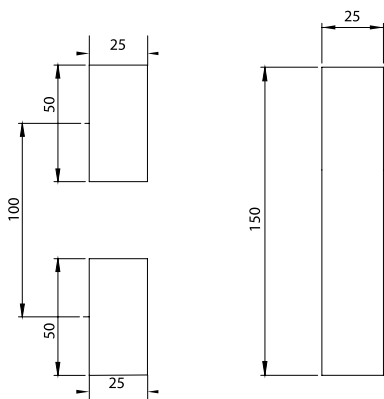

8510 - Rod Catcher

Item Number	8501-500
-------------	----------

Material

Stainless Steel AISI 316

LH/RH

Cut Out

Stainless Steel Products

Material