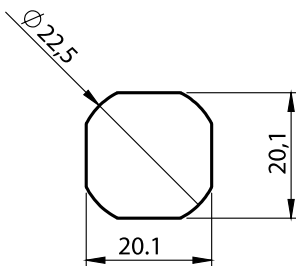

Material

- Housing** : Stainless Steel, AISI 303
- Insert** : Stainless Steel, AISI 303
- Nut** : Stainless Steel, AISI 303
- Cam** : Stainless Steel, AISI 304

Options

- Cams
- Keys

Cut Out

1513 - Quarter Turn with Poured Gasket