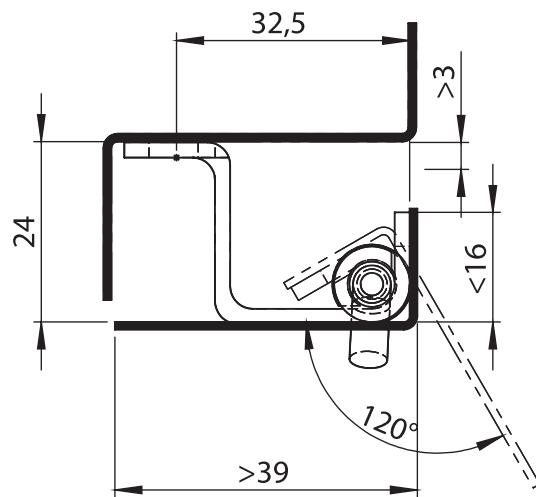

3044 - 120° Consealed Hinge

Item Number	3044 - 500

LH/RH