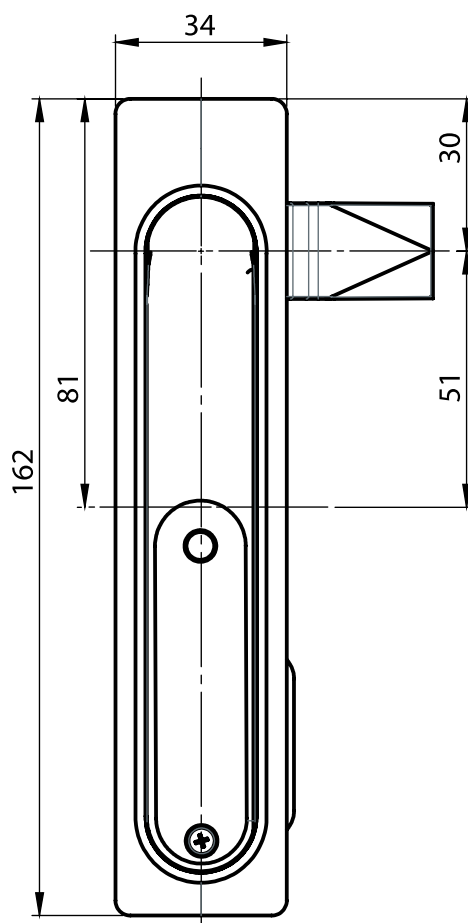

You may chose XXX section from cam tables.
You may chose MK section from cam Rod Latches.

Complete Metal  LH/RH

Stainless Steel Products

Cut Out

Stainless Steel Products

Material

- Handle, Dish** : Stainless Steel AISI 316
- Profile Cylinder** : Zinc Die
- Dust Cover** : Stainless Steel AISI 316
- Back Cover** : Polyamide (PA6 GFR30), black
- Cam** : Stainless Steel AISI 304