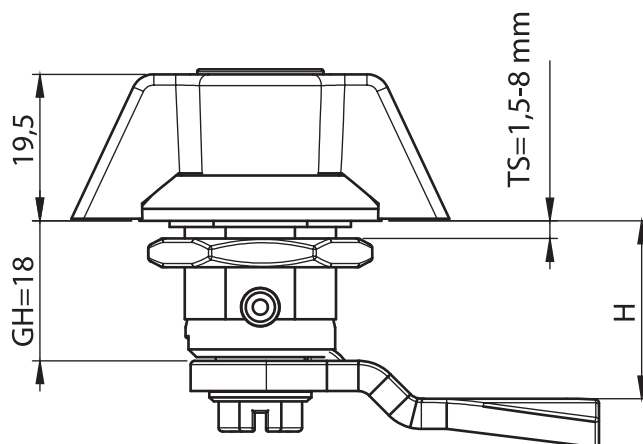

Cut Out

1515 - GH=18 Wing Knob with Cylinder

	Item Number
Non-Locking	1515 - 500 - xxx
Keyed 3333	1515 - 503 - xxx

You may chose XXX section from cam tables page 346.

IP 65 LH/RH