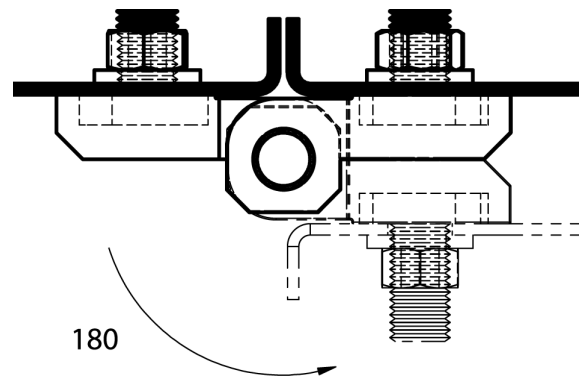

Material

Stainless Steel AISI 316

3013 - 180° Hinge

Item Number	3013-501