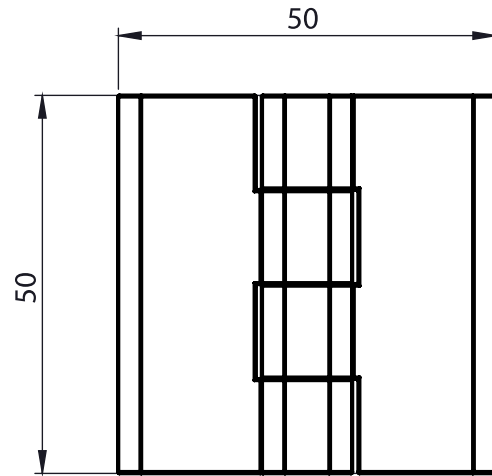

Item Number	3001-501
-------------	----------

Stainless Steel Products

Material

Stainless Steel AISI 316

3301 - 180° Lift-off Hinge

Item Number	3301-500
-------------	----------

Material

Stainless Steel AISI 316