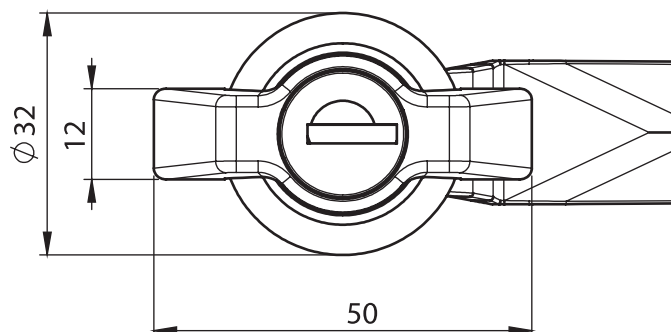

Cut Out

1515 - GH=18 Wing Knob with Cylinder

	Item Number
Non-Locking	1515 - 500 - xxx
Keyed 3333	1515 - 503 - xxx

You may chose XXX section from cam tables page 346.

IP 65 LH/RH