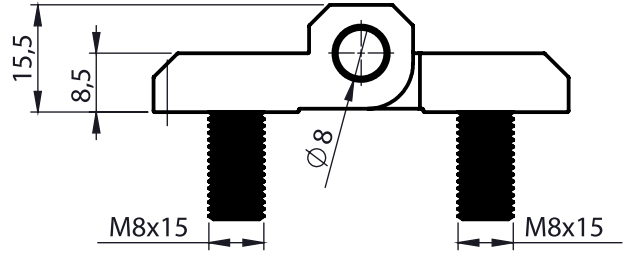

Material

Stainless Steel AISI 316

3013 - 180° Hinge

Item Number	3013-501