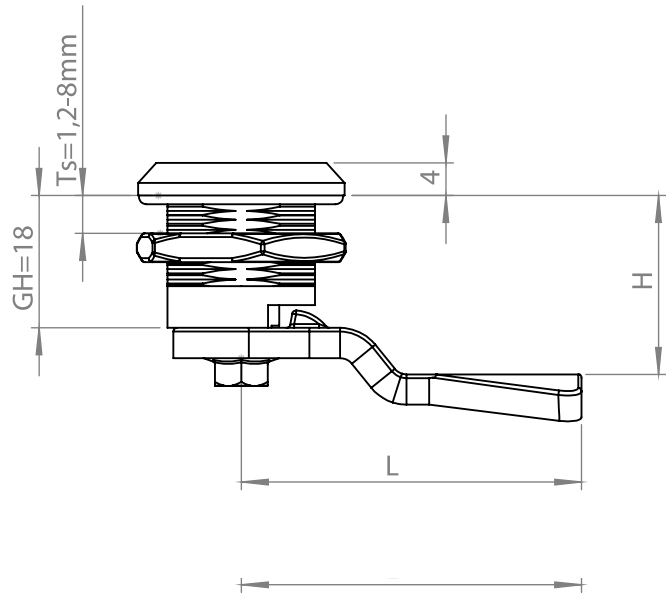

Material

- Housing** : Stainless Steel, AISI 303
- Insert** : Stainless Steel, AISI 303
- Nut** : Stainless Steel, AISI 303
- Cam** : Stainless Steel, AISI 304

Options

- Cams
- Keys

Cut Out

1513 - Quarter Turn with Poured Gasket