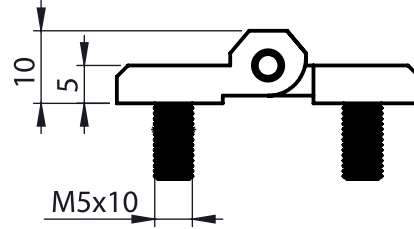

Stainless Steel Products

Material

Stainless Steel AISI 316

4052 - Handle

Item Number	4052-500
-------------	----------

Material

Stainless Steel AISI 316

3001 - 180° Hinge