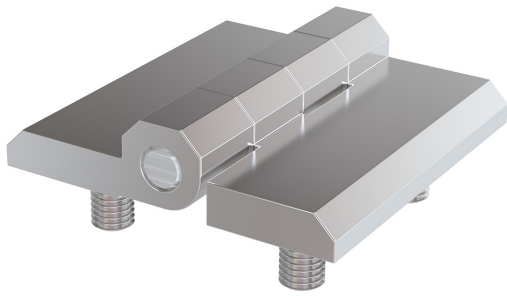

Item Number	3001-501
-------------	----------

Stainless Steel Products

Material

Stainless Steel AISI 316

3301 - 180° Lift-off Hinge

Item Number	3301-500
-------------	----------

Material

Stainless Steel AISI 316