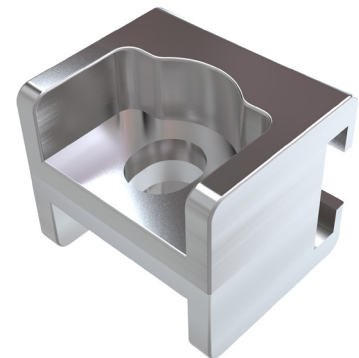

1550 - Wing Knob Quarter Turn

	Stainless Steel
Item Number	1550-000-XXX

LH/RH

8510 - Rod Catcher

Item Number	8510-500
-------------	----------

Material

Stainless Steel AISI 316

Stainless Steel Products

8510 - Rod Catcher

Item Number	8501-500
-------------	----------

Material

Stainless Steel AISI 316

LH/RH

Cut Out

Stainless Steel Products

Material