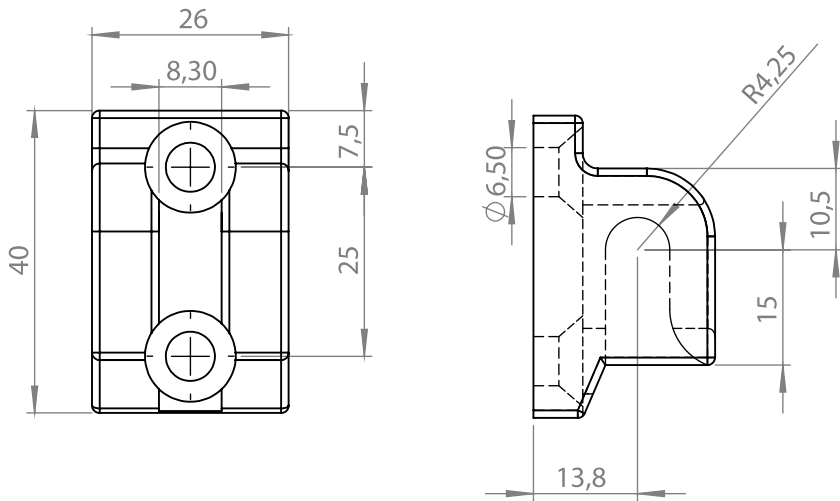

8510 - Rod Catcher

Item Number	8510-500