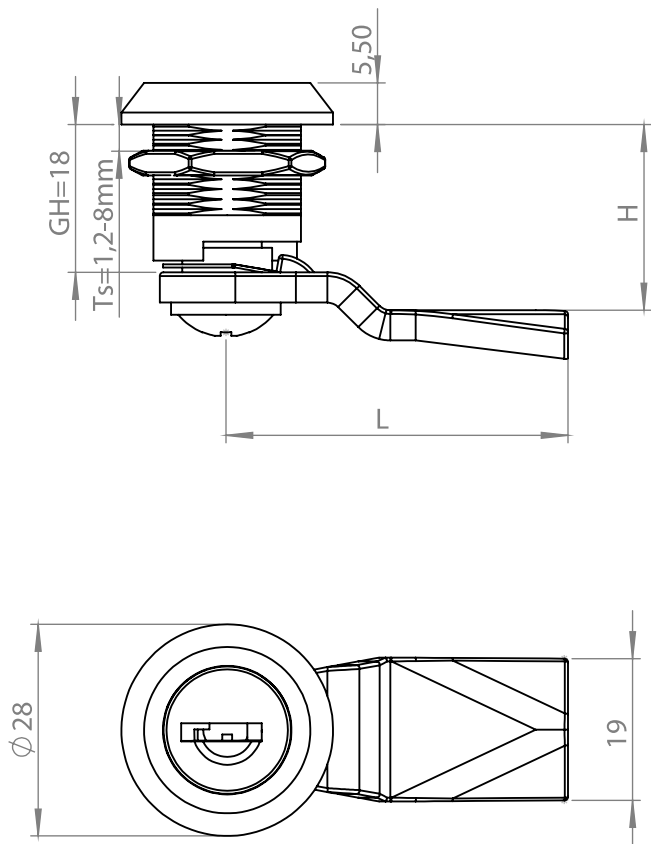

Stainless Steel Products

Material

- **Housing** : Stainless Steel, AISI 303
- **Gövde** : Stainless Steel AISI 316
- **Cylinder Dust Cover** : Stainless Steel AISI 304
- **Cylinder Barrel** : Zinc die
- **Nut** : Stainless Steel AISI 316
- **Cam** : Stainless Steel AISI 304