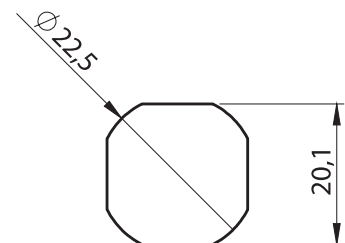

Stainless Steel Products

Material

Housing and Insert : Stainless Steel, AISI 316

Cam : Stainless Steel, AISI 304

1512 - Hygenic Quarter Turn

Item Number	1512 - 012 - xxx

You may chose XXX section from cam tables page 346.

Cut Out

IP 65

LH/RH