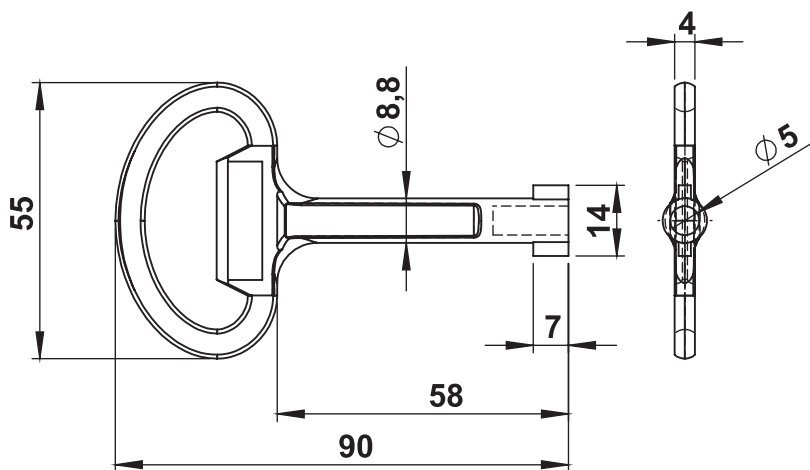

5000 - Keys

	Double Bit 3mm	Double Bit 5mm
Item Number	5000 - 511	5000 - 512