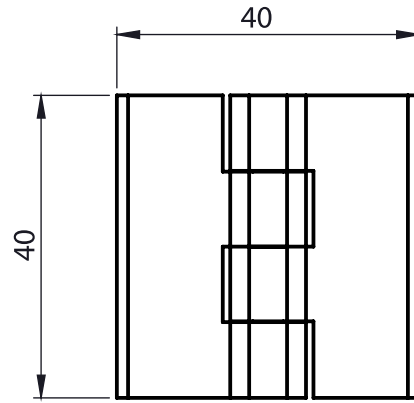

Stainless Steel Products

Material

Stainless Steel AISI 316

4052 - Handle

Item Number	4052-500
-------------	----------

Material

Stainless Steel AISI 316

3001 - 180° Hinge