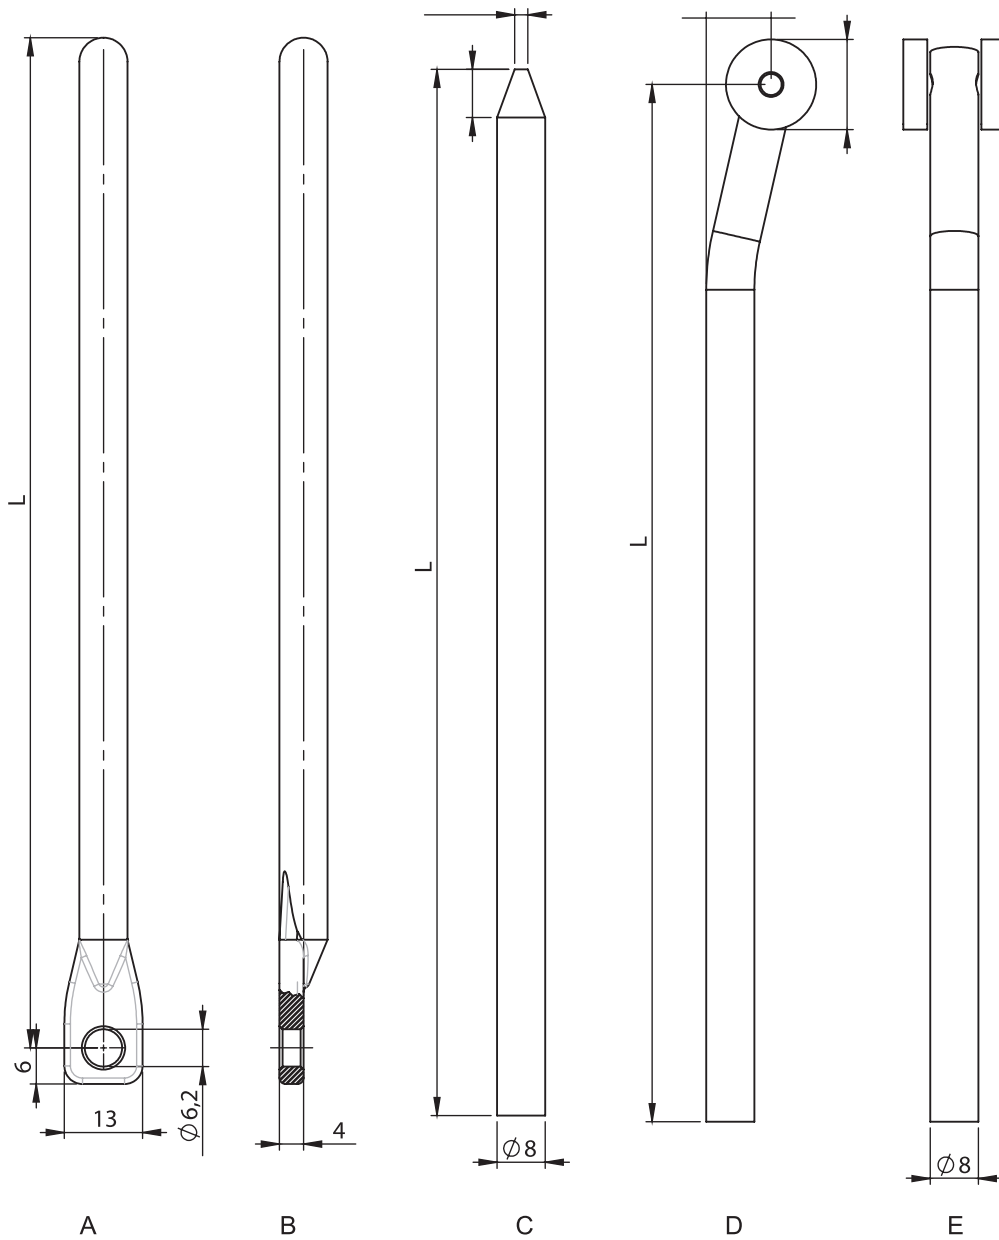

Stainless Steel Products

Material

Stainless Steel, AISI 304

5400 - Round Rods

A Round Rod with Eye	5410-L (mm)
B Round Rod with Eye and Chamfered End	5420-L (mm)
C Round Rod with Chamfered End	5430-L (mm)
D Round Rod with Rollers (Bended)	5450-L (mm)
E Round Rod with Rollers (Streight)	5460-L (mm)