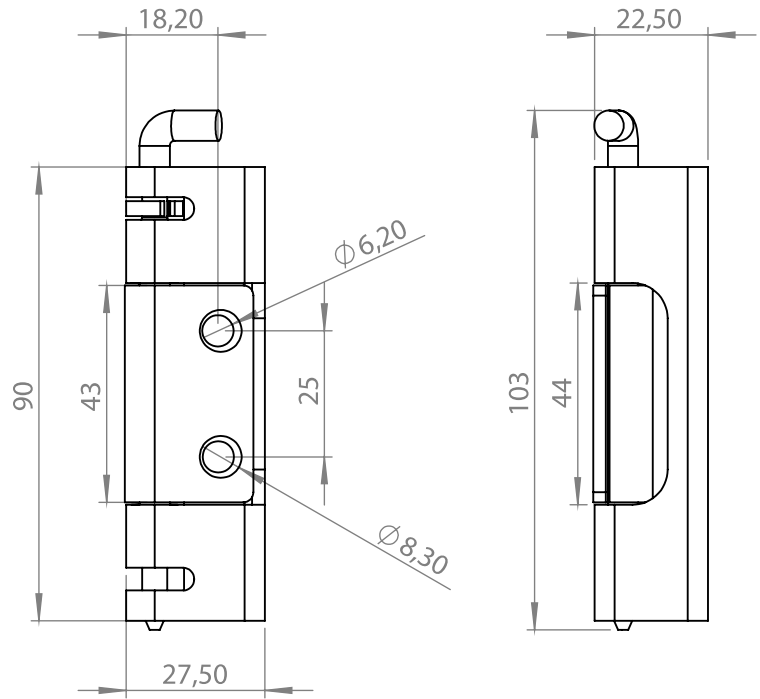

Stainless Steel Products