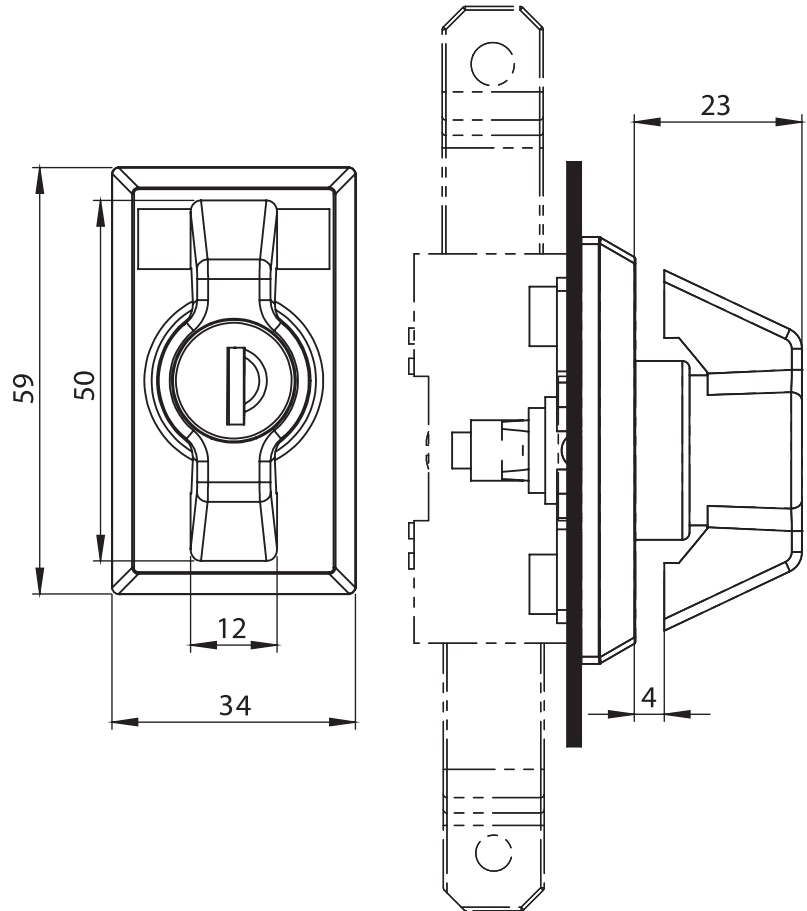

Material

Wing Knob : Stainless Steel, AISI 316
Housing : Polyamide (PA6 GFR30)