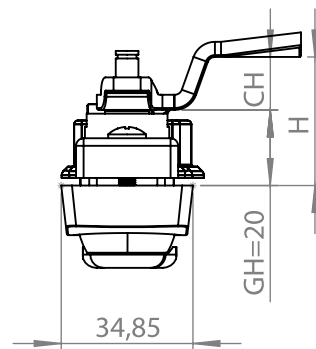

8510 - Rod Catcher

Item Number	8501-500
-------------	----------

Material

Stainless Steel AISI 316

LH/RH

Cut Out

Stainless Steel Products

Material