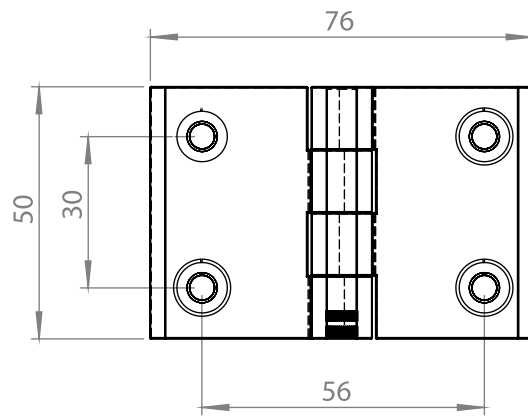

Stainless Steel Products

Material

Stainless Steel AISI 316

3080 - 180° Hinge

Item Number	3080-501

3014, 3022 - 180° Hinge

	60 x 90	60 x 120
Item Number	3014 - 501	3022 - 501

Stainless Steel Products