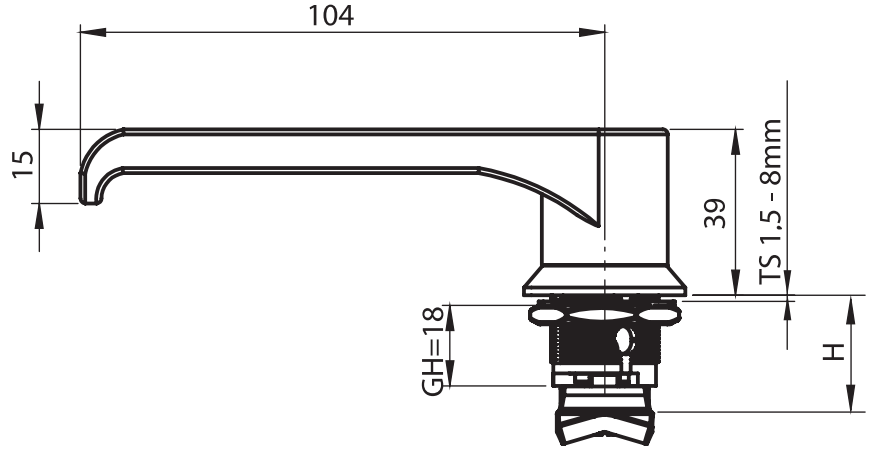

You may chose XXX section from cam tables page 346.

Cut Out

IP 65

LH/RH

**Material**

Housing and L Handle : Stainless Steel,
AISI 316

Cam : Stainless Steel,
AISI 304

Cut Out