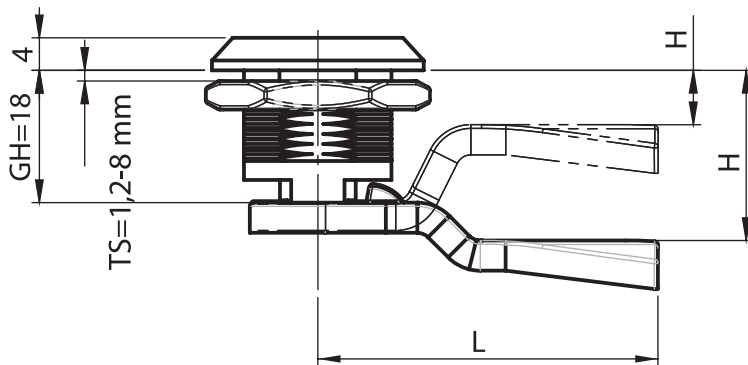

Material

Housing and Insert : Stainless Steel, AISI 316

Cam : Stainless Steel, AISI 304

Cut Out

1511 - GH=18 Quarter Turn

	Insert Types	Item Number
	Double Bit 3 mm	1511 - 001 - xxx
	Double Bit 5 mm	1511 - 002 - xxx
	Triangular 8 mm	1511 - 003 - xxx
	Square 8 mm	1511 - 005 - xxx
	Slotted	1511 - 008 - xxx