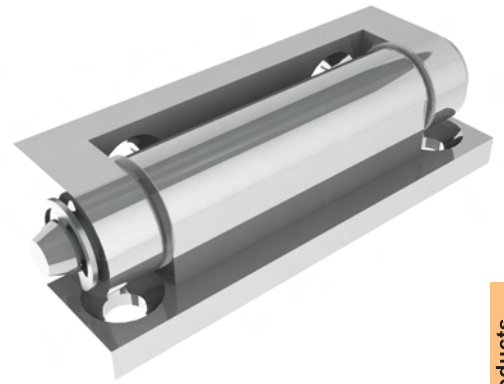

Stainless Steel Products

Material

Housing : Stainless Steel AISI 316

Pin : Stainless Steel AISI 304

LH/RH