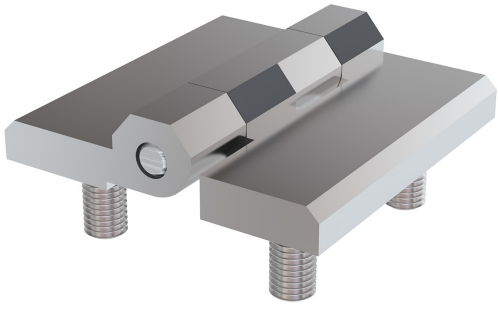

Material

Stainless Steel AISI 316