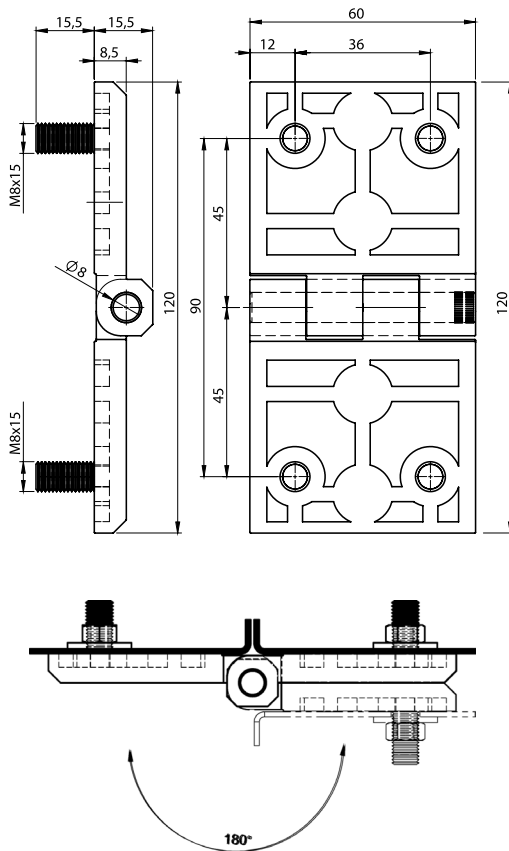

Stainless Steel Products

Material

Stainless Steel AISI 316

3080 - 180° Hinge

Item Number	3080-501

3014, 3022 - 180° Hinge

	60 x 90	60 x 120
Item Number	3014 - 501	3022 - 501

Stainless Steel Products