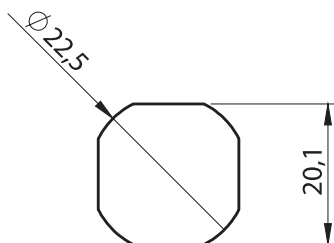

Material

Housing and Insert : Stainless Steel, AISI 316

Cam : Stainless Steel, AISI 304

Cut Out

1511 - GH=18 Quarter Turn

	Insert Types	Item Number
	Double Bit 3 mm	1511 - 001 - xxx
	Double Bit 5 mm	1511 - 002 - xxx
	Triangular 8 mm	1511 - 003 - xxx
	Square 8 mm	1511 - 005 - xxx
	Slotted	1511 - 008 - xxx