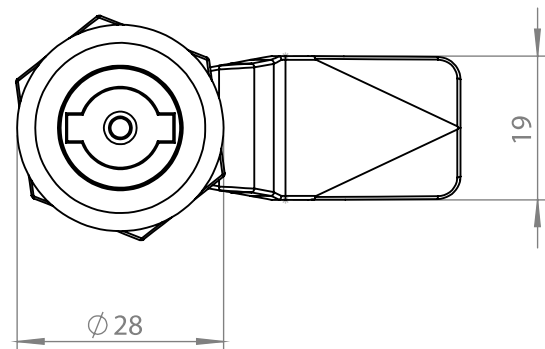

Cut Out

1513 - Quarter Turn with Poured Gasket

Insert Type		
	Double Bit 3mm	1513-001-xxx
	Double Bit 5mm	1513-002-xxx
	Triangular 7mm	1513-007-xxx
	Triangular 8mm	1513-003-xxx
	Triangular 9mm	1513-009-xxx
	Square 7mm	1513-004-xxx
	Square 8mm	1513-005-xxx
	Slotted	1513-008-xxx

You may chose XXX section from cam tables.

IP 65

LH/RH