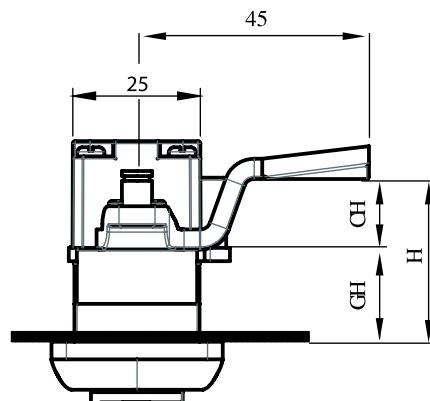

Stainless Steel Products

Cut Out