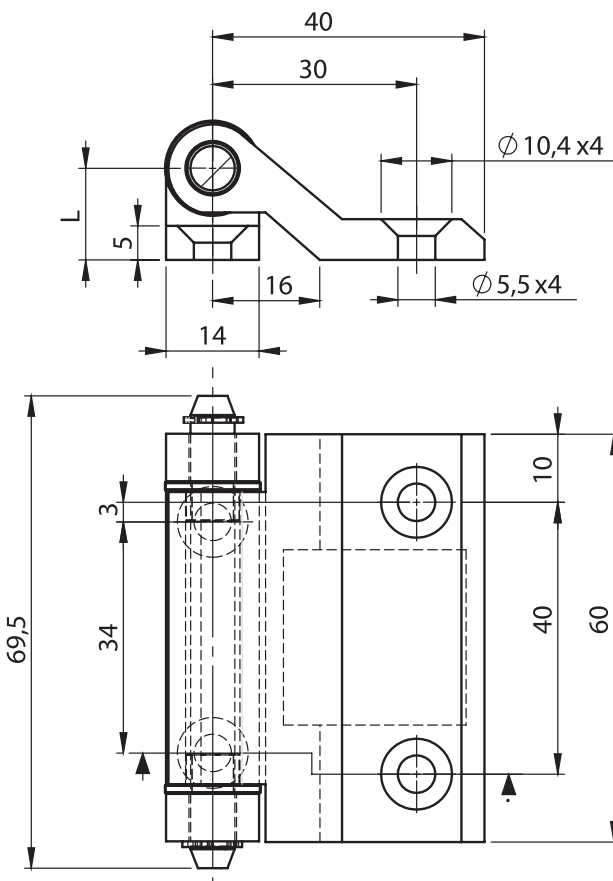

Stainless Steel Products