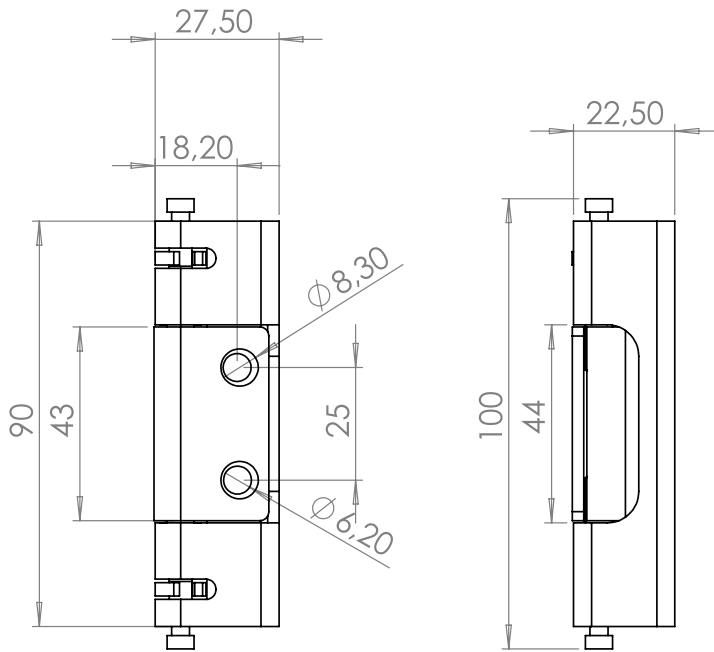

Stainless Steel Products