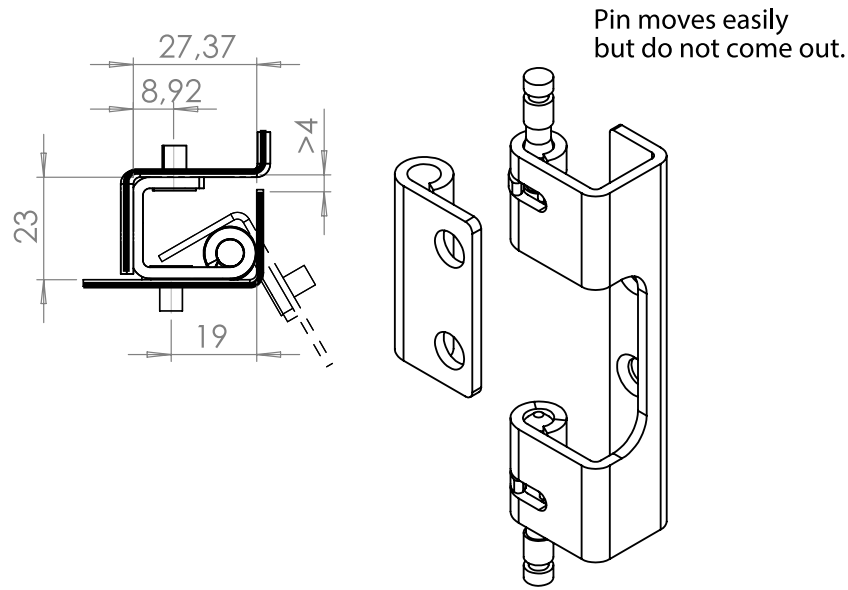

Pin moves easily but do not come out.

3126 - 120° Hinge

Item Number	3126-500
-------------	----------

Stainless Steel Products

Material

- Housing** : Stainless Steel, AISI 304
- Door Part** : Stainless Steel, AISI 304
- Pin** : Stainless Steel, AISI 304