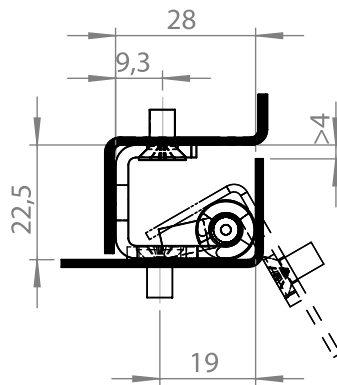

Stainless Steel AISI 316

3313 - 180° Lift-off Hinge

Item Number	3313-500
-------------	----------

Stainless Steel Products

Material

- Housing** : Stainless Steel, AISI 304
- Door Part** : Stainless Steel, AISI 304
- Pin** : Stainless Steel, AISI 304