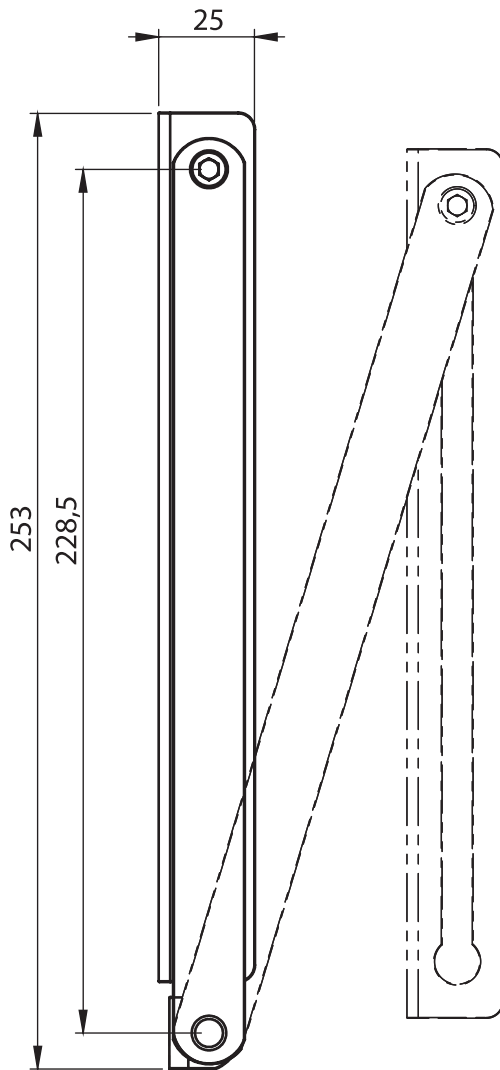

Stainless Steel Products

Material

Stainless Steel AISI 316

7533 - Cover Stay

Item Number	7533 - 500

LH/RH