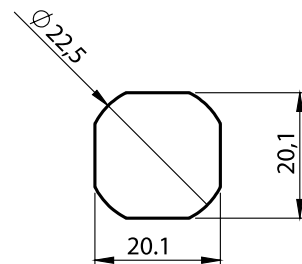

Cut Out

1501 - Quarter Turn with cylinder

	Stainless Steel
Item Number	1501-000-XXX