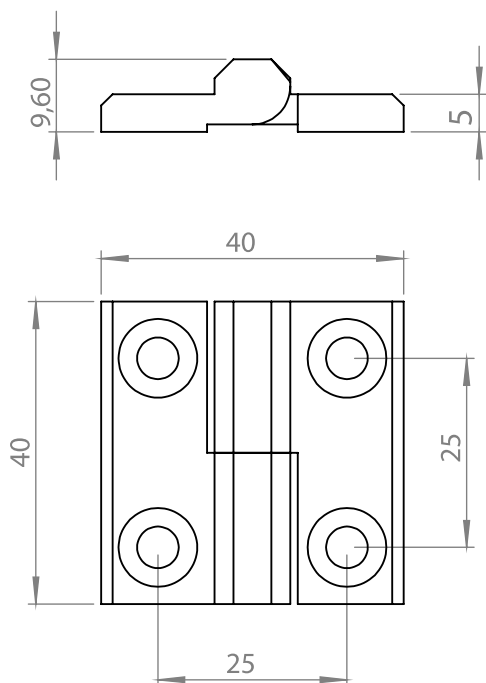

Stainless Steel Products

Material

Stainless Steel AISI 316

3301 - 180° Lift-off Hinge

Item Number	3301-500