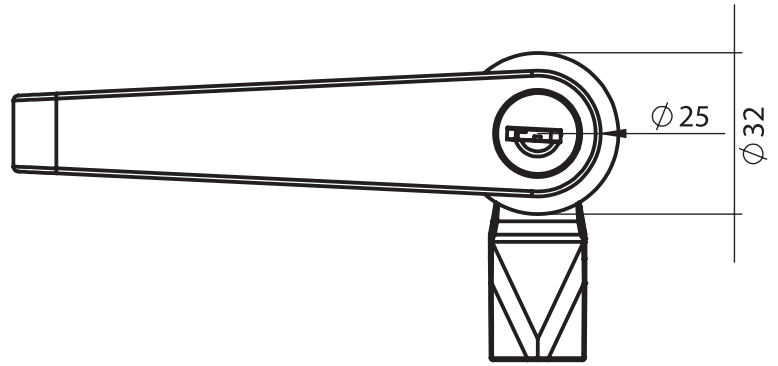

You may chose XXX section from cam tables page 346.

Cut Out

IP 65

LH/RH

**Material**

Housing and L Handle : Stainless Steel,
AISI 316

Cam : Stainless Steel,
AISI 304

Cut Out