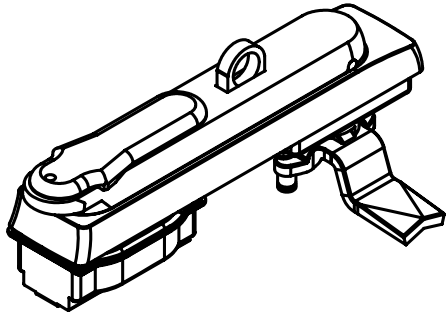

8510 - Rod Catcher

Item Number	8501-500
-------------	----------

Material

Stainless Steel AISI 316

LH/RH

Cut Out

Stainless Steel Products

Material