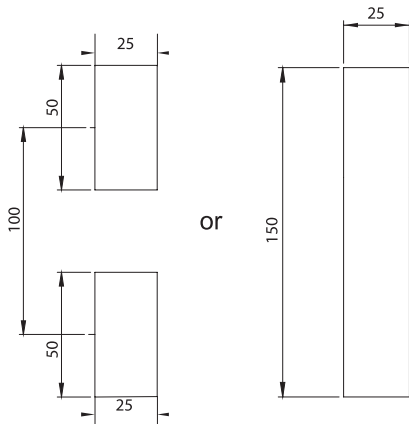

Cut Out

2252 - Swinghandle

	Dust Cover	No Dust Cover
Non Locking	2252 - 200 - MK - XXX	2252 - 100 - MK - XXX
Keyed Alike 3333	2252 - 203 - MK - XXX	2252 - 103 - MK - XXX

Please select MK at page 349
xxx Please select Cams at page 346

IP 65

LH/RH