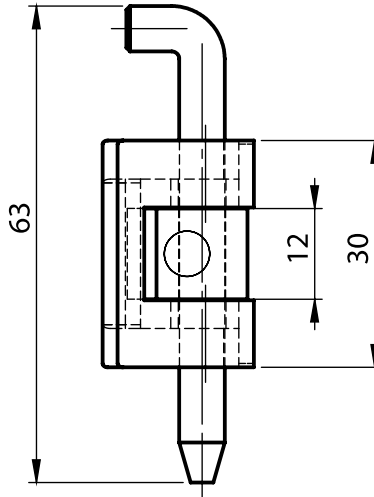

Stainless Steel Products

Material

- **Housing** : Stainless Steel, AISI 316
- **Door Part** : Stainless Steel, AISI 316
- **Pin** : Stainless Steel, AISI 316

3006 - 180° Corner Hinge

Item Number	3006-500

RoHS

LH/RH