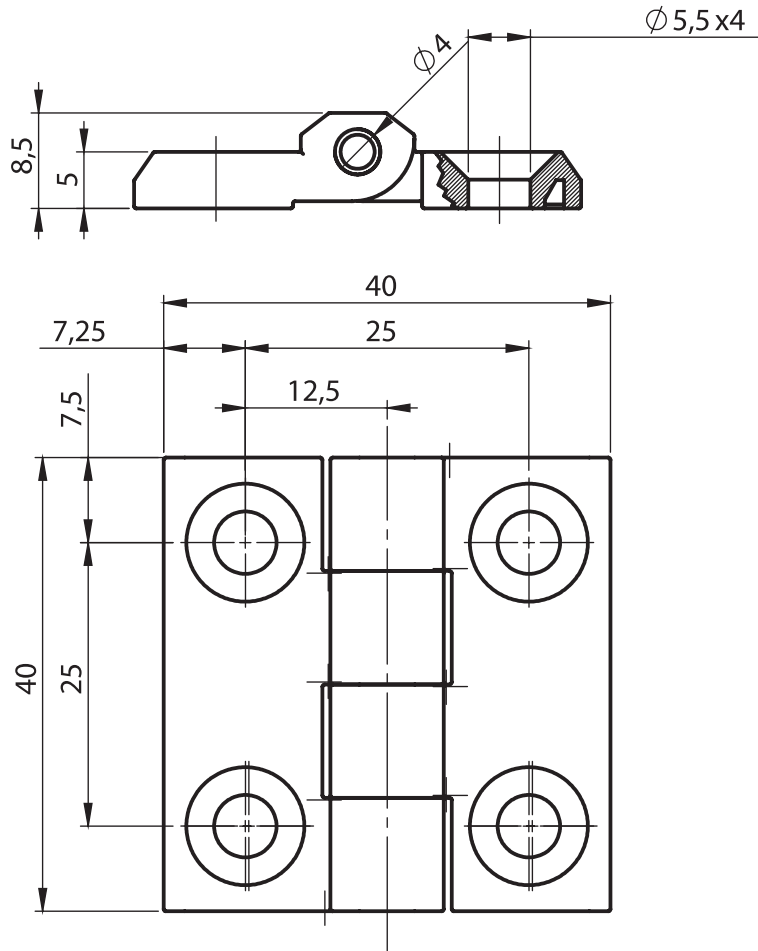

Stainless Steel Products

Material

Housing : Stainless Steel, AISI 316
Pin : Stainless Steel, AISI 304

3001 - 180° Hinge

Item Number	3001 - 500

LH/RH