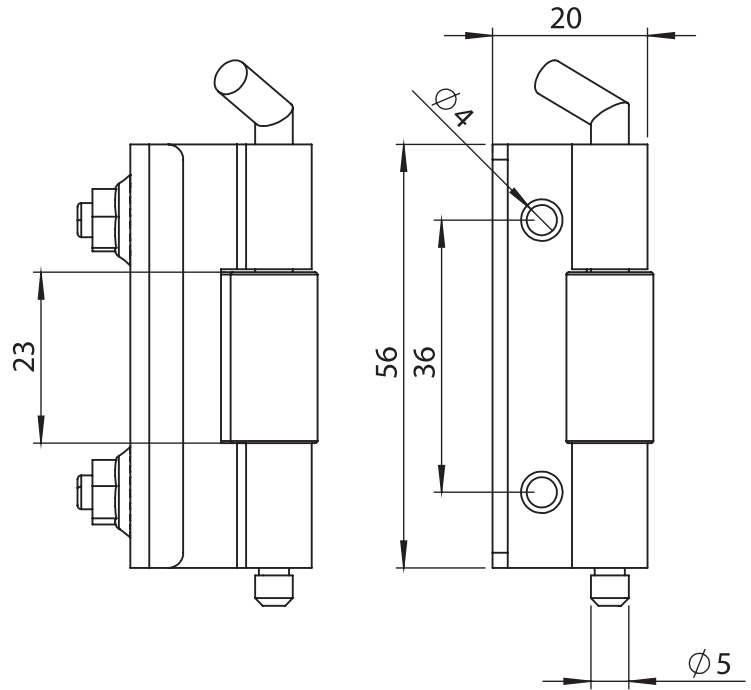

Material

Housing and Welding Part : Stainless Steel
AISI 304

Pin : Stainless Steel AISI 304

3049 - 120° Consealed Hinge

Item Number	3049 - 501

LH/RH