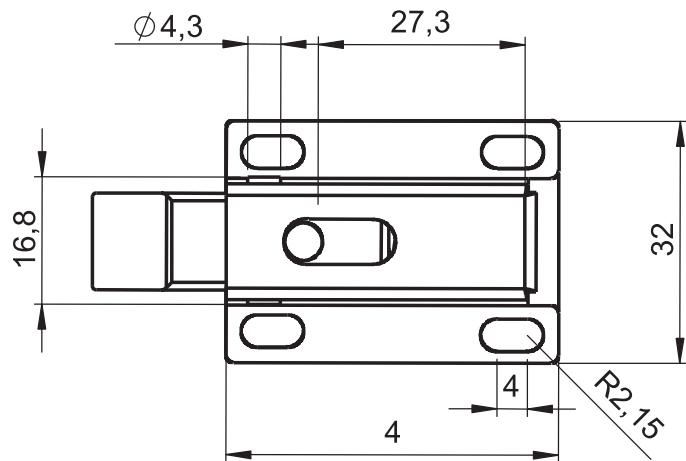

Stainless Steel Products

Material

Stainless Steel AISI 316

7405 - Latch

Item Number	7405 - 500