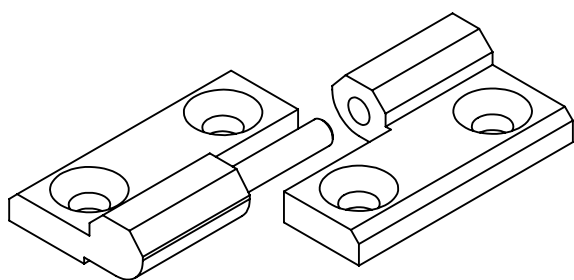

Stainless Steel Products

Material

Stainless Steel AISI 316

3301 - 180° Lift-off Hinge

Item Number	3301-500