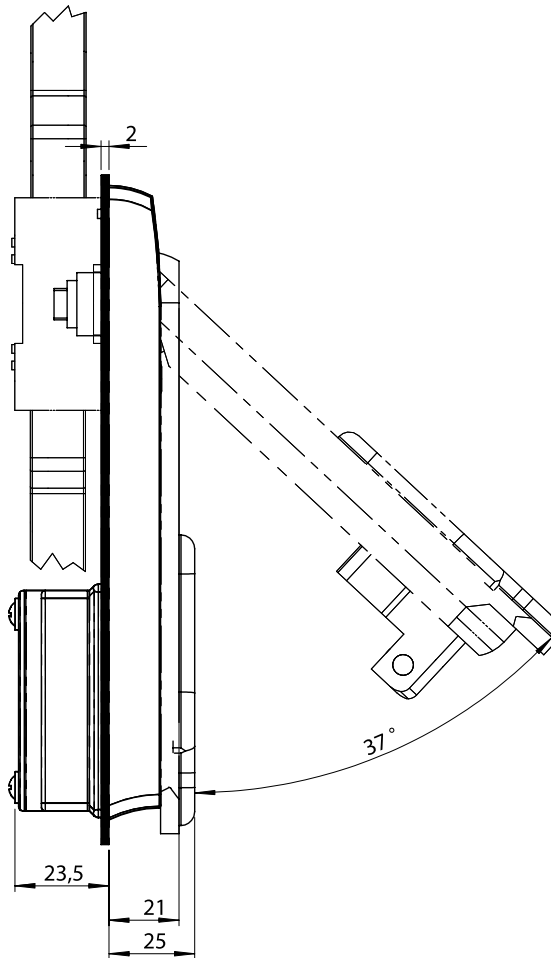

Stainless Steel Products

Material

- **Handle, Dish** : Stainless Steel AISI 316
- **Profile Cylinder** : Zinc die
- **Dust Cover** : Stainless Steel AISI 316
- **Back Cover** : Polyamide (PA6 GFR30), black
- **Cam** : Stainless Steel AISI 304

Options

- Rod Latch
- Cams
- Flat Rods
- Rod Guides

2252 - Swinghandle

	With Dustcover	With Padlock	With Dustcover and Padlock
Without Cylinder	2252-100- MK - XXX	2252-300- MK - XXX	2252-200- MK - XXX
Keyed 3333	2252-113- MK - XXX	2252-313- MK - XXX	2252-213- MK - XXX
Keyed Same	2252-117- MK - XXX	2252-317- MK - XXX	2252-217- MK - XXX
Keyed Differ	2252-119- MK - XXX	2252-319- MK - XXX	2252-219- MK - XXX

You may chose XXX section from cam tables.
You may chose MK section from cam Rod Latches.

Complete Metal LH/RH