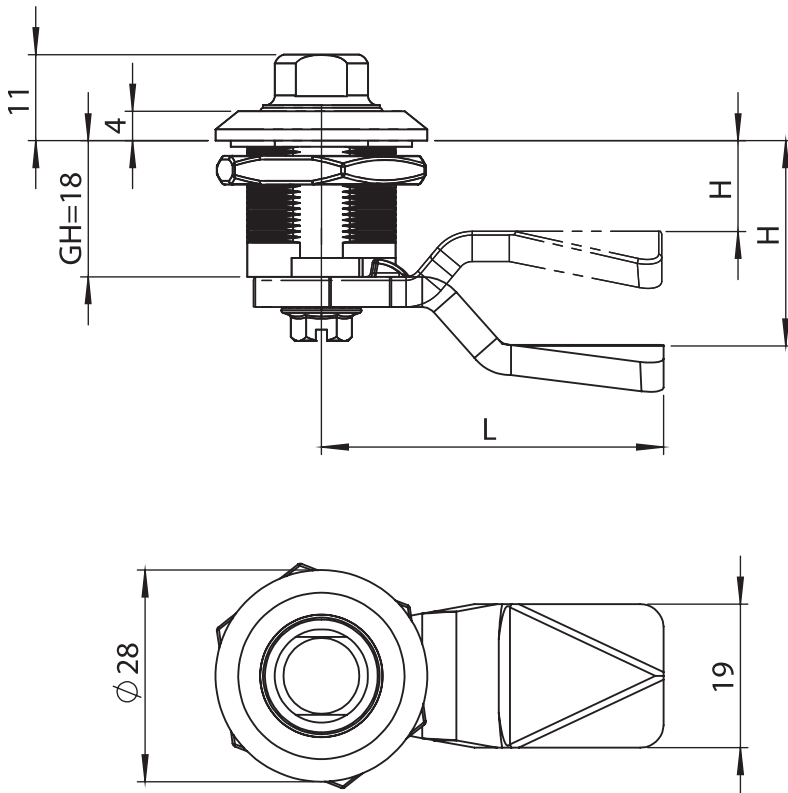

Stainless Steel Products

Material

Housing and Insert : Stainless Steel, AISI 316

Cam : Stainless Steel, AISI 304

1512 - Hygenic Quarter Turn

Item Number	1512 - 012 - xxx

You may chose XXX section from cam tables page 346.

Cut Out

IP 65

LH/RH