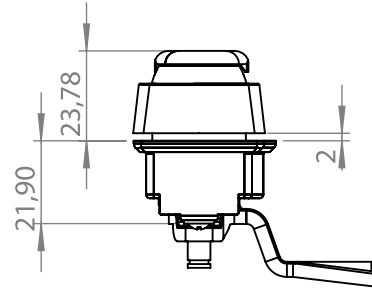

8510 - Rod Catcher

Item Number	8501-500
-------------	----------

Material

Stainless Steel AISI 316

LH/RH

Cut Out

Stainless Steel Products

Material