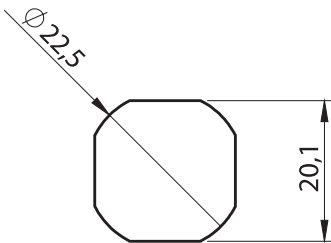

You may chose XXX section from cam tables page 346.

Cut Out

IP 65

LH/RH

**Material**

Housing and L Handle : Stainless Steel,
AISI 316

Cam : Stainless Steel,
AISI 304

Cut Out