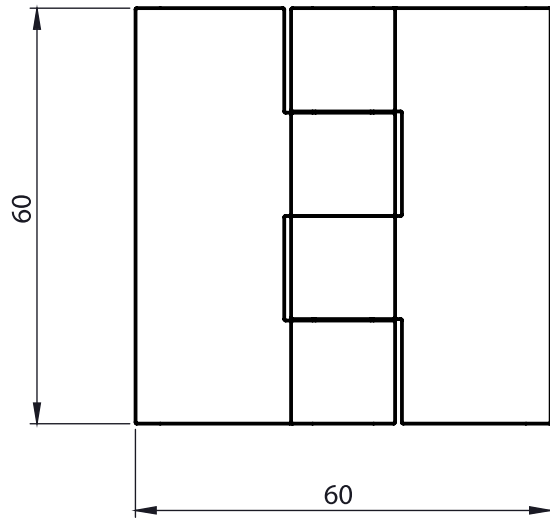

Material

Stainless Steel AISI 316

3013 - 180° Hinge

Item Number	3013-501