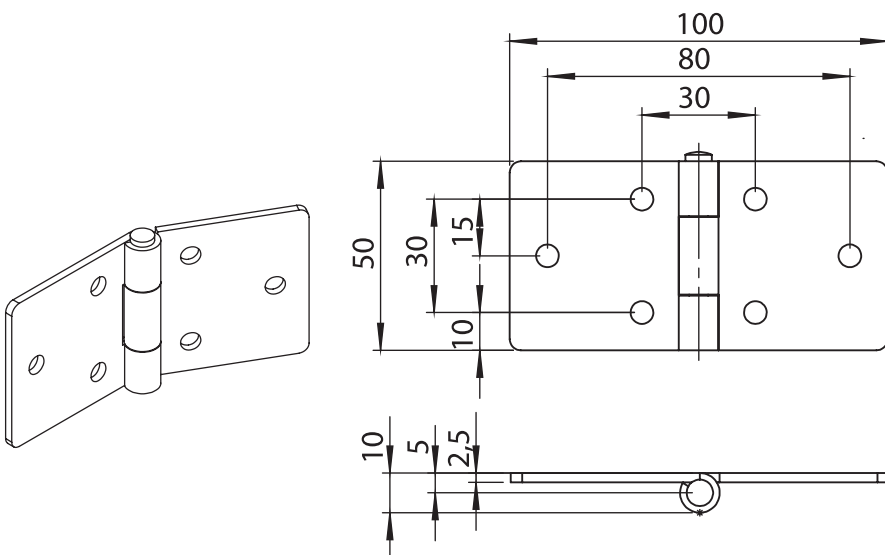

Item Number	3066 - 500