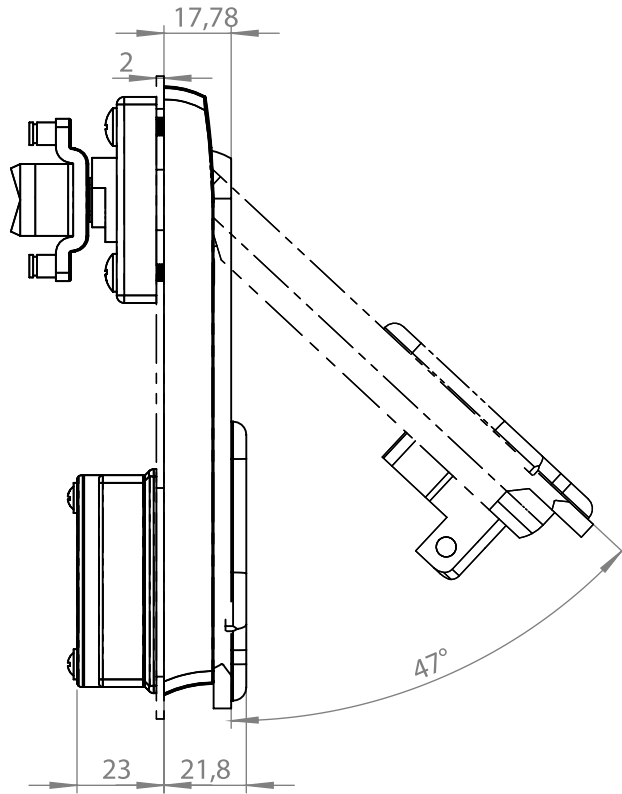

8510 - Rod Catcher

Item Number	8501-500
-------------	----------

Material

Stainless Steel AISI 316

LH/RH

Cut Out

Stainless Steel Products

Material