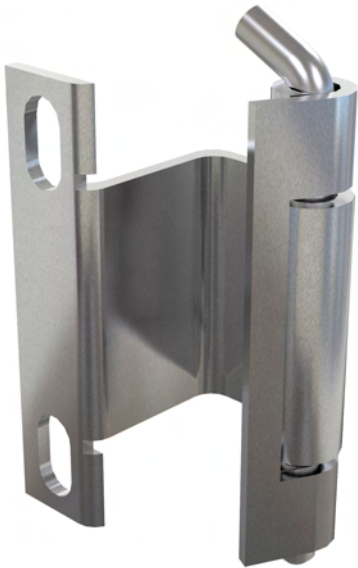

Housing and Welding Part : Stainless Steel
AISI 304

Pin : Stainless Steel AISI 304

3054 - 120° Consealed Hinge

Item Number	3054 - 500
-------------	------------

LH/RH

Stainless Steel Products

Material

Housing and Welding Part : Stainless Steel
AISI 304