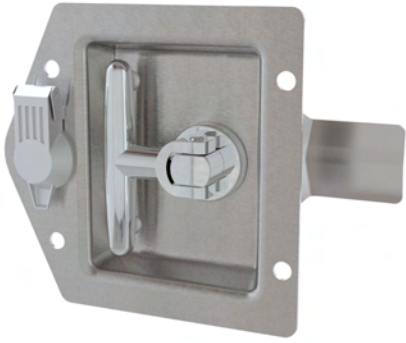

RH

LH

Stainless Steel Products

Material

Stainless Steel AISI 316

7533 - Cover Stay

Item Number	7533 - 500
-------------	------------

LH/RH