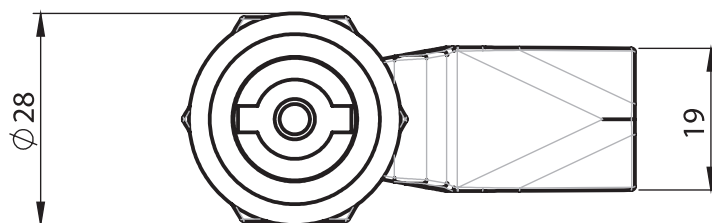

Material

Housing and Insert : Stainless Steel, AISI 316

Cam : Stainless Steel, AISI 304

Cut Out

1511 - GH=18 Quarter Turn

	Insert Types	Item Number
	Double Bit 3 mm	1511 - 001 - xxx
	Double Bit 5 mm	1511 - 002 - xxx
	Triangular 8 mm	1511 - 003 - xxx
	Square 8 mm	1511 - 005 - xxx
	Slotted	1511 - 008 - xxx