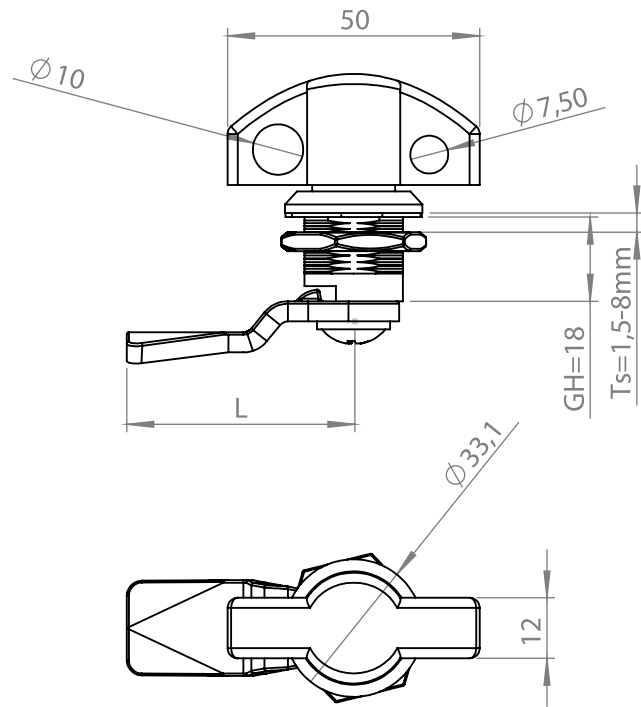

Cut Out

1501 - Quarter Turn with cylinder

	Stainless Steel
Item Number	1501-000-XXX

Stainless Steel Products

Material

- Housing** : Stainless Steel AISI 316
- Nut** : Stainless Steel AISI 316
- Cam** : Stainless Steel AISI 304