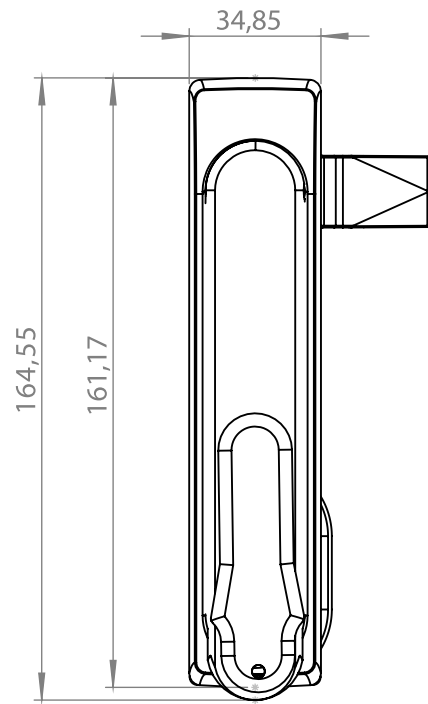

8510 - Rod Catcher

Item Number	8501-500
-------------	----------

Material

Stainless Steel AISI 316

LH/RH

Cut Out

Stainless Steel Products

Material