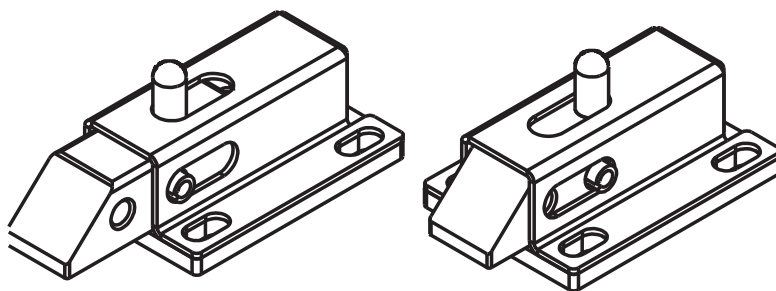

Stainless Steel Products

Material

Stainless Steel AISI 316

7405 - Latch

Item Number	7405 - 500