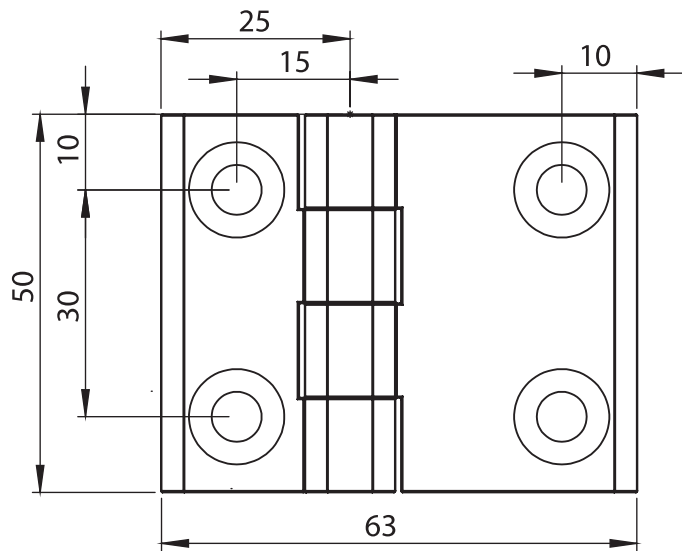

Material

Housing : Stainless Steel AISI 316
Pin : Stainless Steel AISI 304