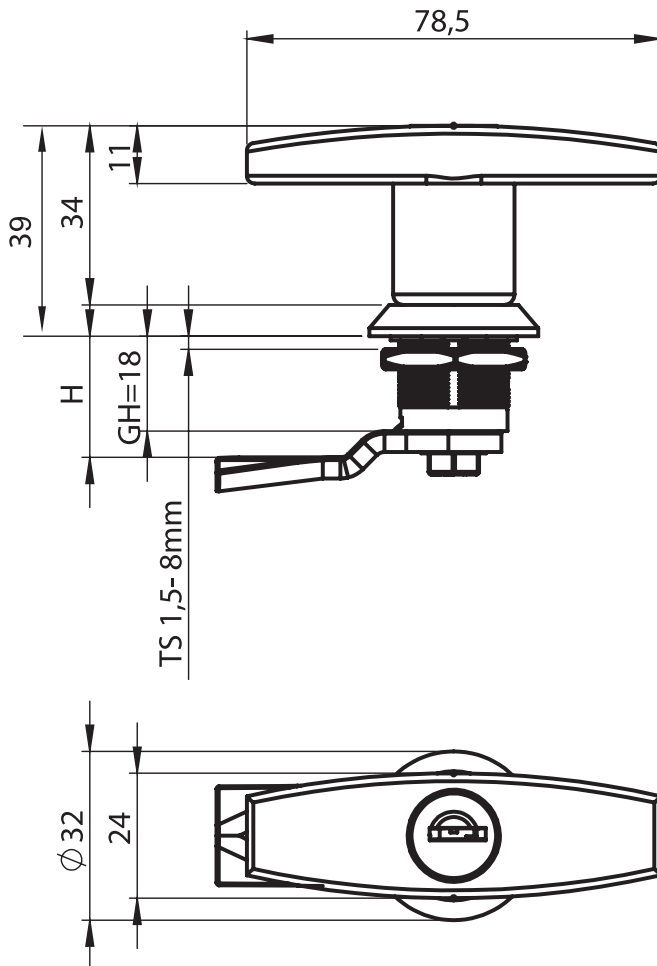

Cam : Stainless Steel, AISI 304

Cut Out

1515 - GH=18 Wing Knob with Cylinder

	Item Number
Non-Locking	1515 - 500 - xxx
Keyed 3333	1515 - 503 - xxx

You may chose XXX section from cam tables page 346.

IP 65  LH/RH 