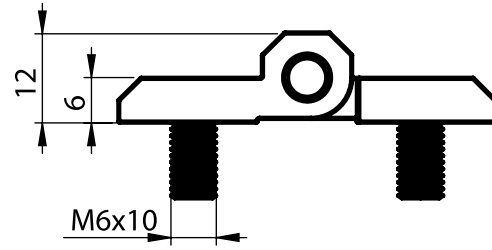

Item Number	3001-501
-------------	----------

Stainless Steel Products

Material

Stainless Steel AISI 316

3301 - 180° Lift-off Hinge

Item Number	3301-500
-------------	----------

Material

Stainless Steel AISI 316