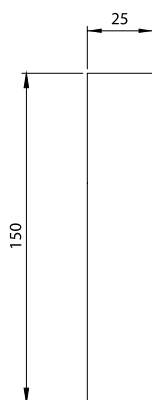

Stainless Steel Products

Cut Out