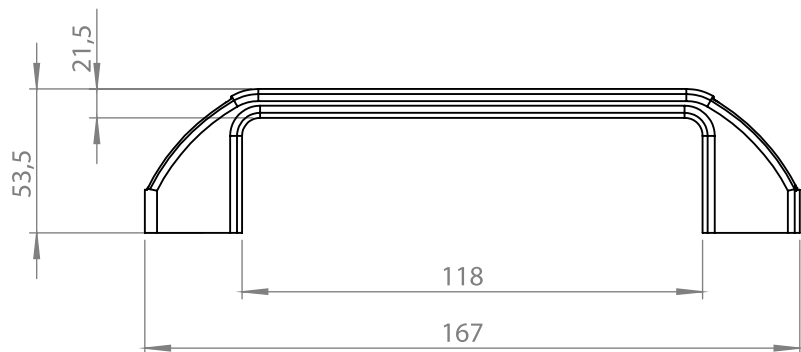

You may chose XXX section from cam tables.
 You may chose MK section from cam Rod Latches.

Complete Metal  LH/RH

Stainless Steel Products

Material

Stainless Steel AISI 316

4051 - Handle

Item Number	4051-500