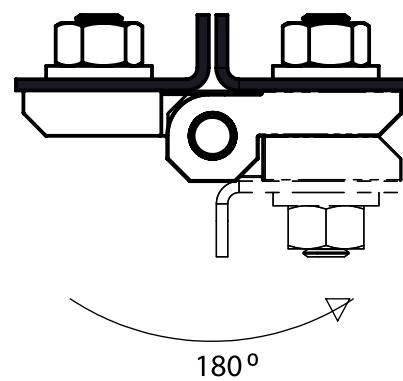

Item Number	3001-501
-------------	----------

Stainless Steel Products

Material

Stainless Steel AISI 316

3301 - 180° Lift-off Hinge

Item Number	3301-500
-------------	----------

Material

Stainless Steel AISI 316