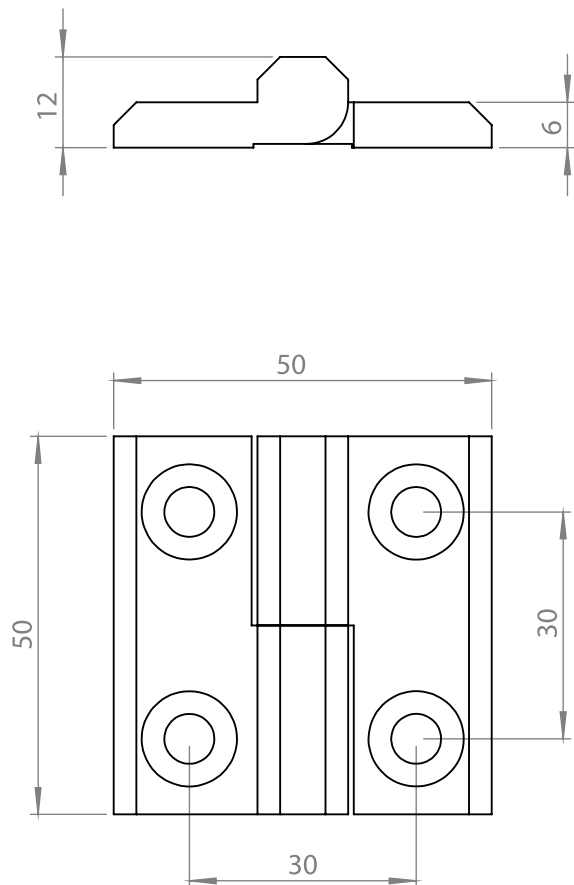

Stainless Steel Products

Material

Stainless Steel AISI 316

3311 - 180° Lift-off Hinge

Item Number	3311-500