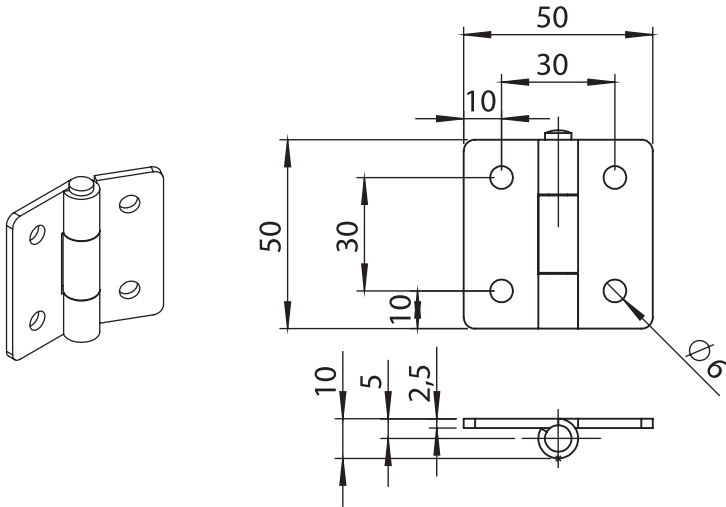

Material

Housing and Insert : Stainless Steel, AISI 316

Cam : Stainless Steel, AISI 304

Cut Out

1511 - GH=18 Quarter Turn

	Insert Types	Item Number
	Double Bit 3 mm	1511 - 001 - xxx
	Double Bit 5 mm	1511 - 002 - xxx
	Triangular 8 mm	1511 - 003 - xxx
	Square 8 mm	1511 - 005 - xxx
	Slotted	1511 - 008 - xxx

Stainless Steel Products

Material

Housing : Stainless Steel, AISI 316
Pin : Stainless Steel, AISI 304

3011 - 180° Hinge

Item Number	3011 - 500
-------------	------------

LH/RH

3012 - 180° Hinge

Item Number	3012 - 500
-------------	------------