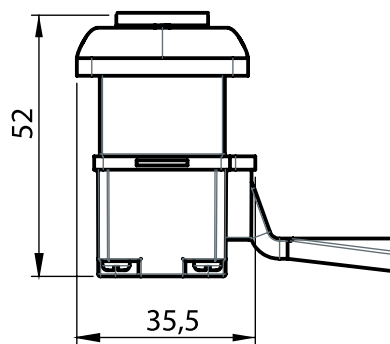

Stainless Steel Products