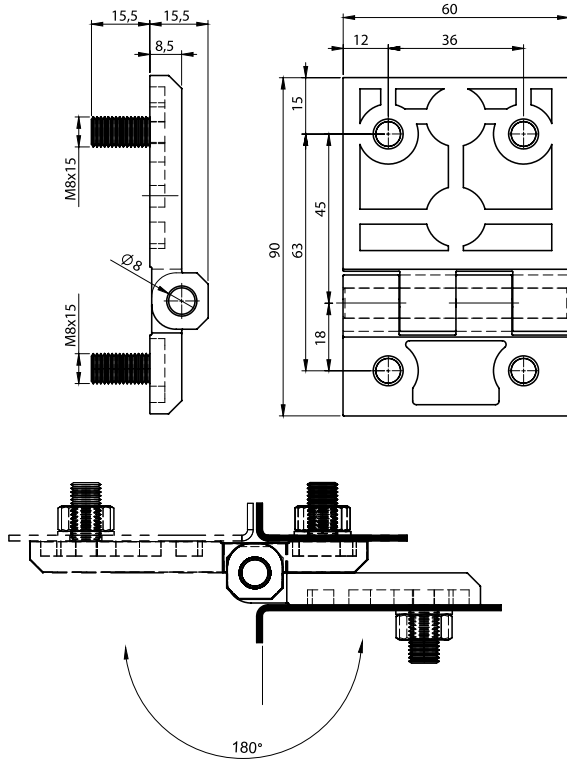

Stainless Steel Products

Material

Stainless Steel AISI 316

3080 - 180° Hinge

Item Number	3080-501

3014, 3022 - 180° Hinge

	60 x 90	60 x 120
Item Number	3014 - 501	3022 - 501

Stainless Steel Products