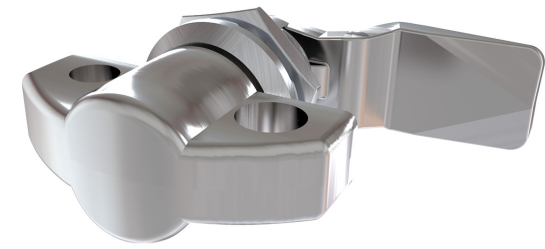

Stainless Steel Products