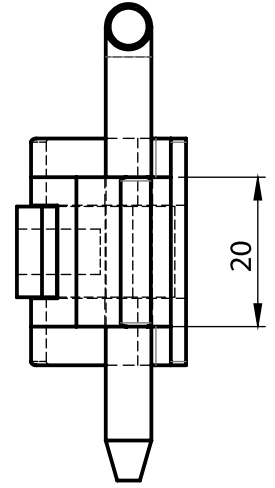

Stainless Steel Products

Material

- **Housing** : Stainless Steel, AISI 316
- **Door Part** : Stainless Steel, AISI 316
- **Pin** : Stainless Steel, AISI 316

3006 - 180° Corner Hinge

Item Number	3006-500

RoHS

LH/RH