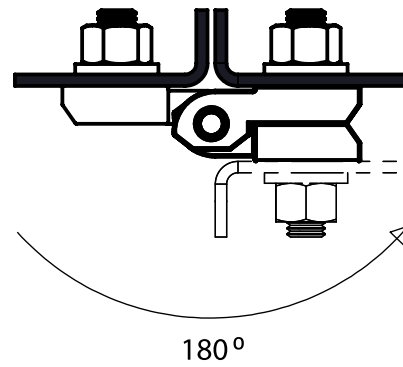

Stainless Steel Products

Material

Stainless Steel AISI 316

4052 - Handle

Item Number	4052-500
-------------	----------

Material

Stainless Steel AISI 316

3001 - 180° Hinge