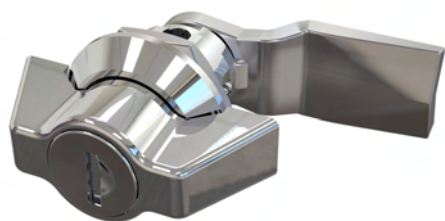

Material

Housing and Insert : Stainless Steel, AISI 316

Cam : Stainless Steel, AISI 304

Cut Out

1511 - GH=18 Quarter Turn

	Insert Types	Item Number
	Double Bit 3 mm	1511 - 001 - xxx
	Double Bit 5 mm	1511 - 002 - xxx
	Triangular 8 mm	1511 - 003 - xxx
	Square 8 mm	1511 - 005 - xxx
	Slotted	1511 - 008 - xxx

Item Number	1512 - 012 - xxx
-------------	------------------

You may chose XXX section from cam tables page 346.

Cut Out

IP 65

LH/RH

Stainless Steel Products

Material

Housing and Insert : Stainless Steel, AISI 316