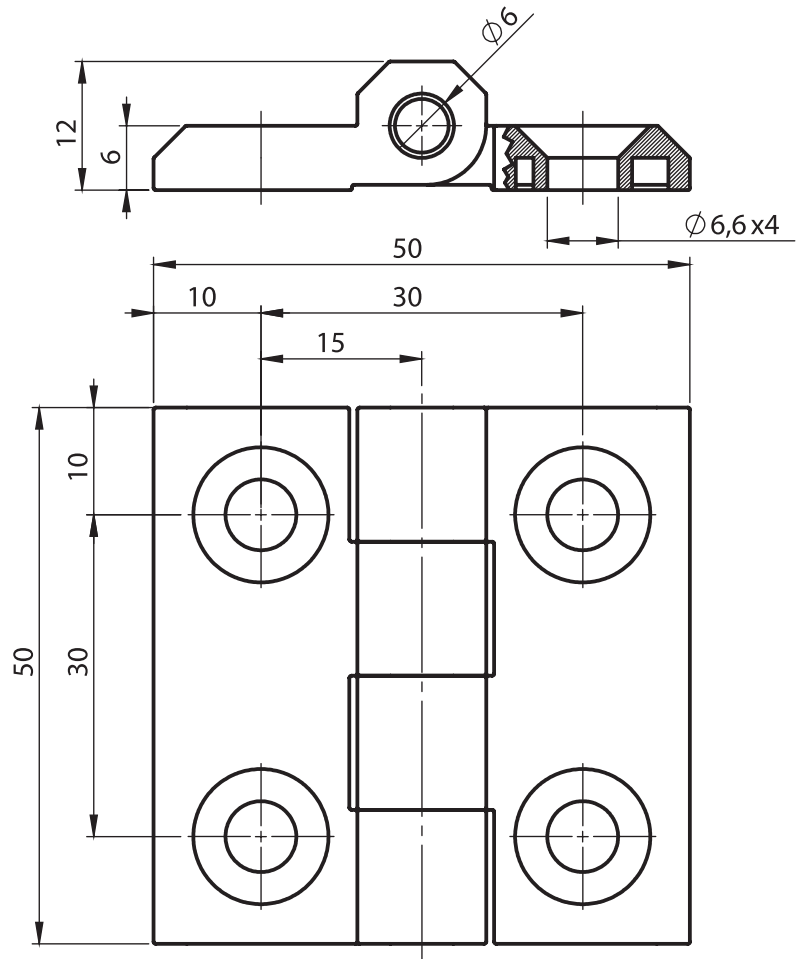

Material

Housing : Stainless Steel, AISI 316
Pin : Stainless Steel, AISI 304