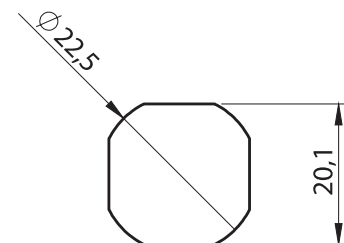

Stainless Steel Products

Material

Housing and Insert : Stainless Steel, AISI 316

Cam : Stainless Steel, AISI 304

1511 - GH=33 Compression Latch

	Insert Types	Item Number
	Double Bit 3 mm	1544 - 001 - xxx
	Double Bit 5 mm	1544 - 002 - xxx
	Triangular 7 mm	1544 - 007 - xxx
	Triangular 8 mm	1544 - 003 - xxx
	Square 8 mm	1544 - 005 - xxx
	Slotted	1544 - 008 - xxx

You may chose XXX section from cam tables page 346.

Cut Out

IP 65

LH/RH