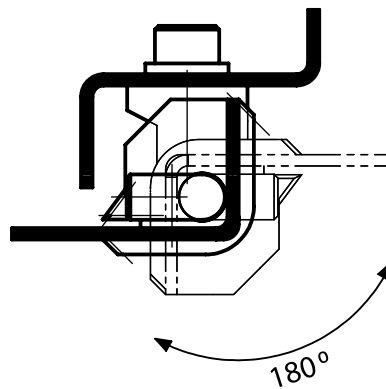

3226 - 120° Hinge

Item Number	3226-500
-------------	----------

RoHS

LH/RH

Stainless Steel Products

Material

- Housing** : Stainless Steel, AISI 316
- Door Part** : Stainless Steel, AISI 316
- Pin** : Stainless Steel, AISI 316