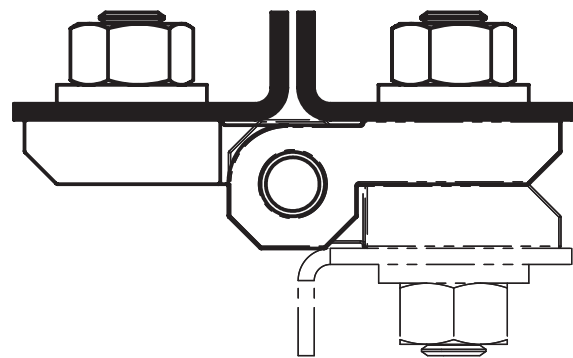

3011 - 180° Hinge

Item Number	3011 - 500

LH/RH