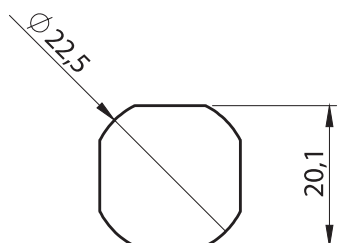

Cut Out

1515 - GH=18 Wing Knob with Cylinder

	Item Number
Non-Locking	1515 - 500 - xxx
Keyed 3333	1515 - 503 - xxx

You may chose XXX section from cam tables page 346.

IP 65 LH/RH