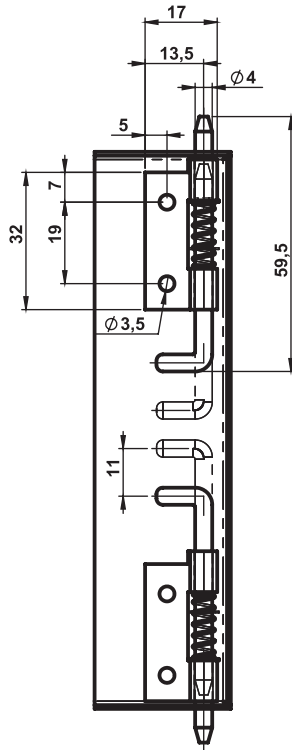

3023 - 120° Consealed Hinge

	RH	LH
Item Number	3023 - 501	3024 - 502

**3023
120° Consealed Hinge**