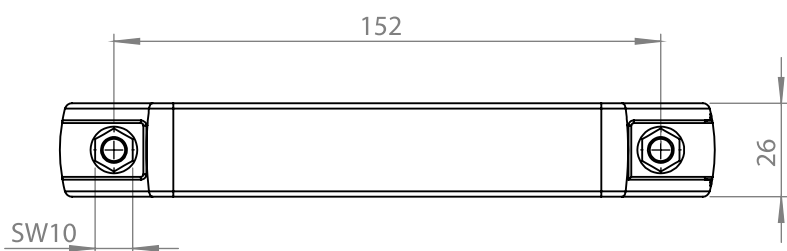

You may chose XXX section from cam tables.
 You may chose MK section from cam Rod Latches.

Complete Metal  LH/RH

Stainless Steel Products

Material

Stainless Steel AISI 316

4051 - Handle

Item Number	4051-500