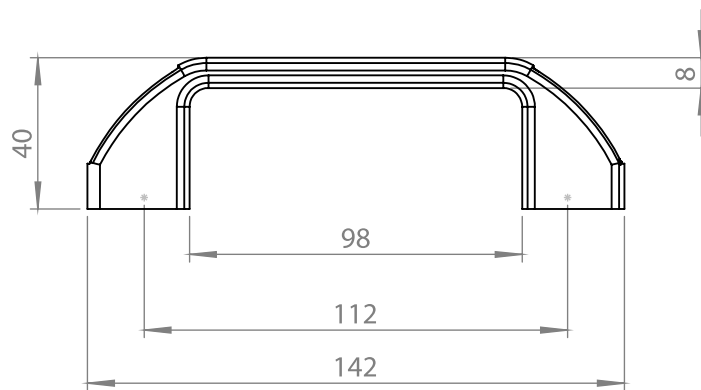

Stainless Steel Products

Material

Stainless Steel AISI 316

4051 - Handle

Item Number	4051-500