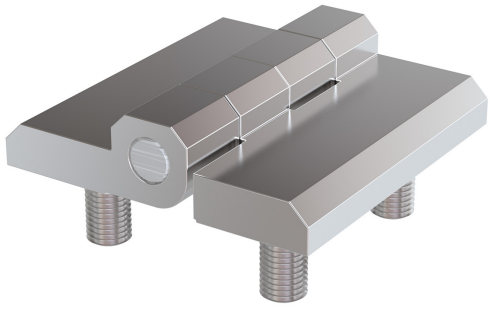

Material

Stainless Steel AISI 316

3013 - 180° Hinge

Item Number	3013-501