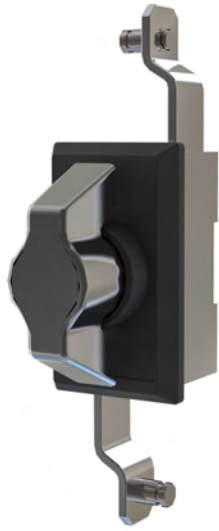

Material

Wing Knob : Stainless Steel, AISI 316
Housing : Polyamide (PA6 GFR30)