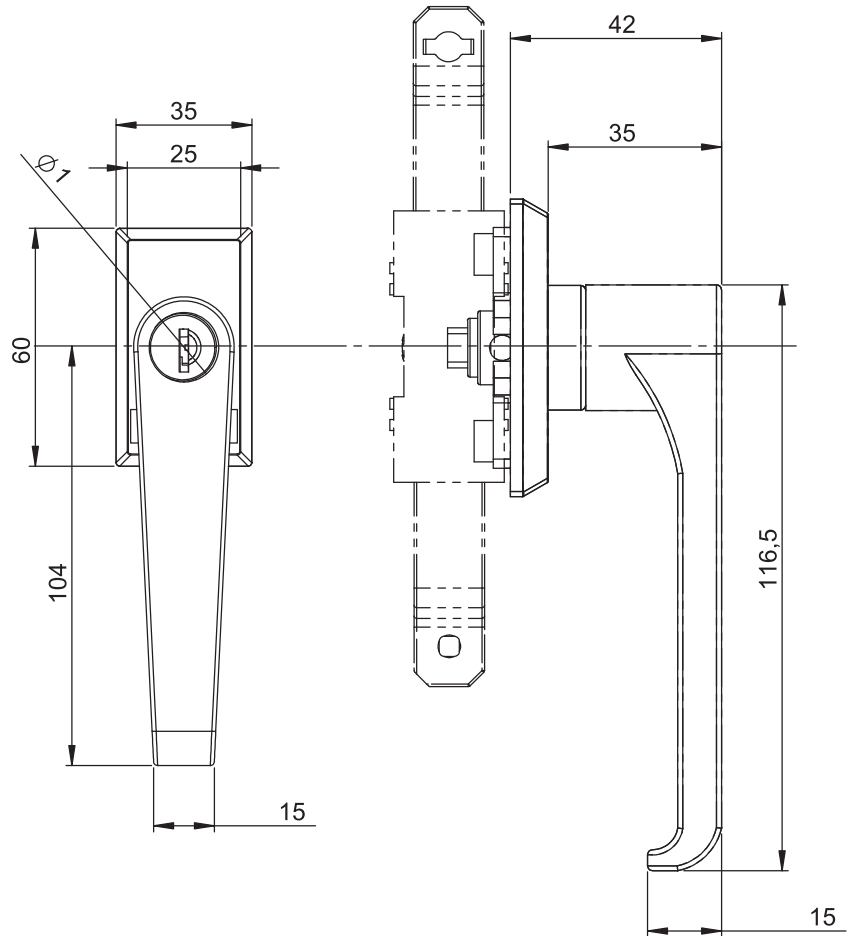

Stainless Steel Products

Material

Housing : Polyamide (PA6 GFR30), black
L handle : Stainless Steel, AISI 316