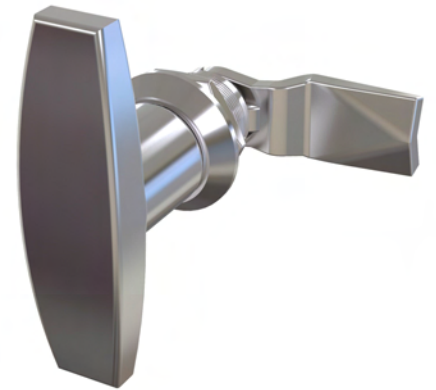

Cam : Stainless Steel, AISI 304

Cut Out

1515 - GH=18 Wing Knob with Cylinder

	Item Number
Non-Locking	1515 - 500 - xxx
Keyed 3333	1515 - 503 - xxx

You may chose XXX section from cam tables page 346.

IP 65  LH/RH 

Stainless Steel Products

Material

Housing and T Handle : Stainless Steel, AISI 316

Cam : Stainless Steel, AISI 304

1251 - GH=18 T Handle with Cylinder

	Item Number
Non-Locking	1251 - 500 - xxx
Keyed 3333	1251 - 503 - xxx