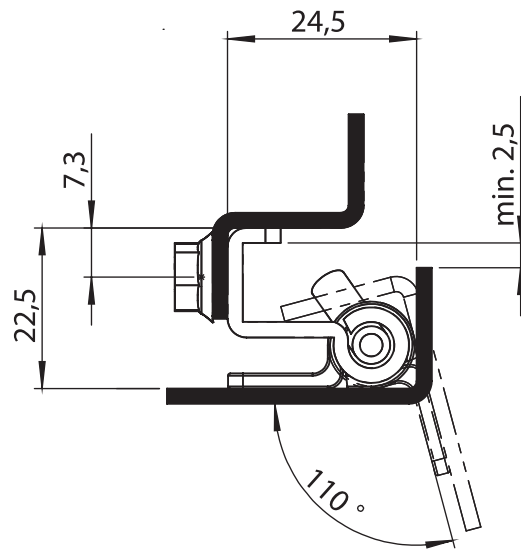

Material

Housing and Welding Part : Stainless Steel
AISI 304

Pin : Stainless Steel AISI 304

3049 - 120° Consealed Hinge

Item Number	3049 - 501

LH/RH