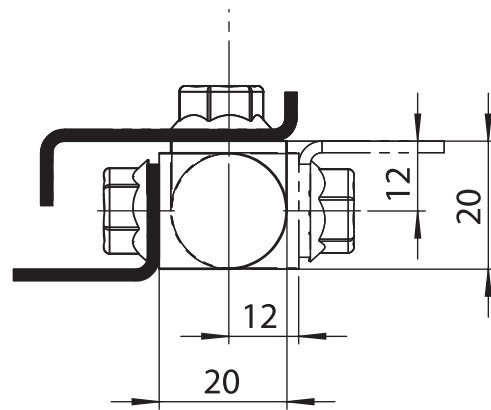

Housing : Brass, non plated or chrome plated
Pin : Brass, chrome plated

3089
180° Side Hinge (16 mm)

3091 - 180° Hinge

	Non Plated	Chrome Coated
Item Number	3091 - 400	3091 - 430

Material

Housing : Brass, non plated or chrome plated
Pin : Brass, chrome plated

3090 - 180° Hinge

Item Number	3090 - 440
-------------	------------

3090
180° Side Hinge

Material

Housing : Steel, zinc plated
Pim : Steel, zinc plated

Side Hinges

3033 - 180° Hinge

Item Number	3033 - 440
-------------	------------

3033
180° Side Hinge

Material

Housing : Steel, zinc plated
Pim : Steel, zinc plated

3090 - 180° Hinge

Item Number	3091 - 430
-------------	------------

3091
180° Hinge

Material

Housing: Brass, chrome plated
Pim : Brass, chrome plated

Material

Housing : Brass, chrome plated/Steel, chrome plated

Pim : Brass, chrome plated/Steel, chrome plated

3092 - 180° Hinge

	Brass, Chrome Plated	Steel, Chrome Plated
Item Number	3092 - 430	3092 - 440

LH/RH