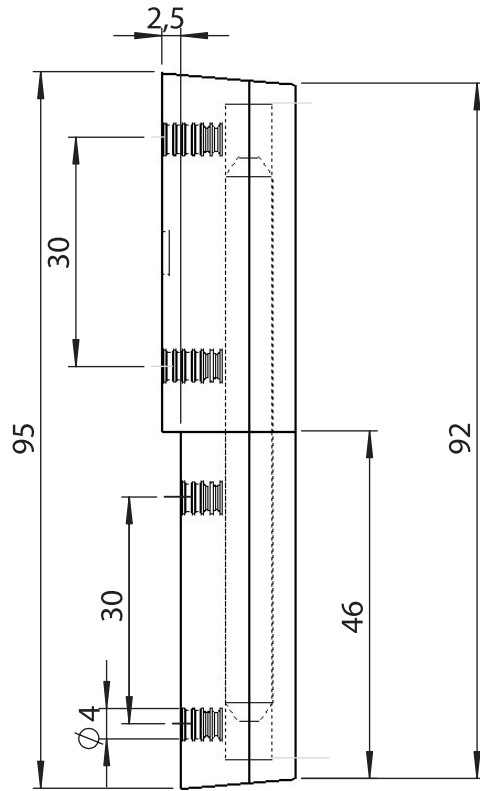

Side Hinges

Material

- Housing** : Zinc die, chrome plated or black coated
- Pin** : Steel, zinc plated
- Washers** : Poliamide(PA)

3008 - 180° Side Hinge

	Black Coated	Chrome Plated
A=13,5 mm	3008 - 210	3008 - 220
A=23,5 mm	3082 - 210	3082 - 220

LH/RH

If * dimension is 18mm, the door will be opened 180°

Side Hinges

Material

Housing : Zinc die, chrome plated or black coated

Pin : Steel, zinc plated

3074 - 180° Lift Off Hinge

	Black Coated	Chrome Plated
Item Number	3074 - 210	3074 - 220

LH/RH

Side Hinges

Material

Housing : Poliamide (PA6 GFR30), black
Pin : Steel, zinc plated

3068 - 180° Lift Off Hinge

	Chrome Plated
Item Number	3068 - 100

LH/RH

3071 - 180° Lift Off Hinge

Pin : Steel, zinc plated

3067 - 180° Lift Off Hinge

	Black Coated	Chrome Plated
Item Number	3067 - 210	3067 - 220

LH/RH

3085 - 180° Hinge

	Non Plated	Nickel Coated
Item Number	3085 - 400	3085 - 450

**3085
180° Side Hinge (10 mm)**