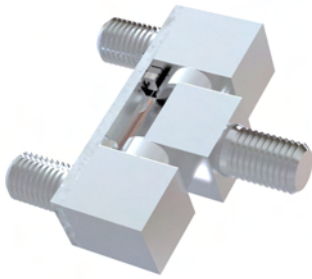

LH/RH

Side Hinges

Material

Housing : Poliamide (PA6 GFR30), black
Pin : Steel, zinc plated

3068 - 180° Lift Off Hinge

	Chrome Plated
Item Number	3068 - 100

LH/RH

3071 - 180° Lift Off Hinge

Material

Housing : Brass, non plated or nickel plated

Side Hinges

3086 - 180° Hinge

	Non Plated	Nickel Coated
Item Number	3086 - 400	3086 - 450

**3086
180° Side Hinge (12 mm)**

Material

Housing : Brass, non plated or nickel plated

3031 - 180° Hinge

	Non Plated	Chrome Coated
Item Number	3031 - 400	3031 - 430

**3031
180° Side Hinge (12 mm)**

Material

Housing : Brass, non plated or nickel plated

3087
Side Hinge (12 mm)

3087 - Hinge

	Non Plated	Chrome Coated
90° M6	3093 - 406	3093 - 436
90° M8	3093 - 408	3093 - 438
180° M6	3087 - 406	3087 - 436
180° M6	3087 - 408	3087 - 438

Side Hinges

Material

Housing : Brass, non plated or chrome plated
Pin : Brass, chrome plated

3088
100° Side Hinge (16 mm)

3086 - 180° Hinge

	Non Plated	Chrome Coated
Item Number	3086 - 400	3086 - 430

Material