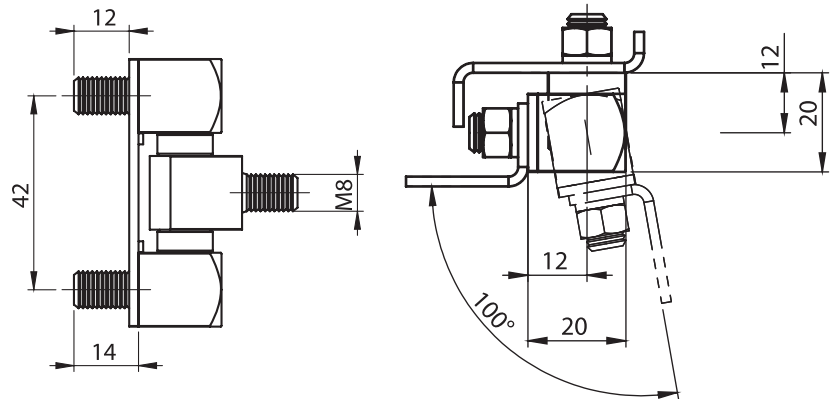

Material

Housing : Brass, non plated or nickel plated

Side Hinges

3086 - 180° Hinge

	Non Plated	Nickel Coated
Item Number	3086 - 400	3086 - 450

**3086
180° Side Hinge (12 mm)**

Material

Housing : Brass, non plated or nickel plated

3031 - 180° Hinge

	Non Plated	Chrome Coated
Item Number	3031 - 400	3031 - 430

**3031
180° Side Hinge (12 mm)**

Material

Housing : Brass, non plated or nickel plated

3087
Side Hinge (12 mm)

3087 - Hinge

	Non Plated	Chrome Coated
90° M6	3093 - 406	3093 - 436
90° M8	3093 - 408	3093 - 438
180° M6	3087 - 406	3087 - 436
180° M6	3087 - 408	3087 - 438

Side Hinges

Material

Housing : Brass, non plated or chrome plated
Pin : Brass, chrome plated

3088
100° Side Hinge (16 mm)

3086 - 180° Hinge

	Non Plated	Chrome Coated
Item Number	3086 - 400	3086 - 430

Material