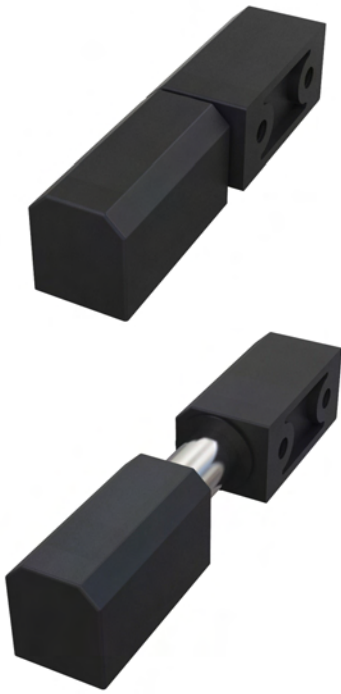

Side Hinges

Material

- Housing** : Zinc die, chrome plated or black coated
- Pin** : Steel, zinc plated
- Washers** : Poliamide(PA)

3008 - 180° Side Hinge

	Black Coated	Chrome Plated
A=13,5 mm	3008 - 210	3008 - 220
A=23,5 mm	3082 - 210	3082 - 220

LH/RH

Side Hinges

Material

Housing : Poliamide (PA6 GFR30), black
Pin : Steel, zinc plated

3068 - 180° Lift Off Hinge

	Chrome Plated
Item Number	3068 - 100

LH/RH

3071 - 180° Lift Off Hinge

	Black Coated	Chrome Plated
Item Number	3071 - 210	3071 - 220

Side Hinges

Material

Housing : Zinc die, chrome plated or black coated
Pin : Steel, zinc plated

Side Hinges

Material

Housing : Zinc die, chrome plated or black coated

Pin : Steel, zinc plated

3067 - 180° Lift Off Hinge

	Black Coated	Chrome Plated
Item Number	3067 - 210	3067 - 220

LH/RH

3085 - 180° Hinge

	Non Plated	Nickel Coated
Item Number	3085 - 400	3085 - 450

**3085
180° Side Hinge (10 mm)**