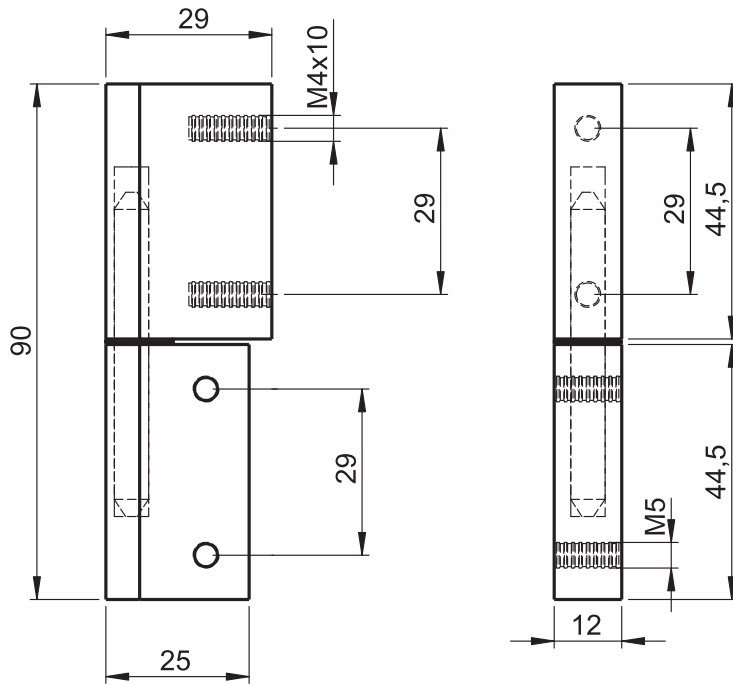

Side Hinges

Material

- Housing** : Zinc die, chrome plated or black coated
- Pin** : Steel, zinc plated
- Washers** : Poliamide(PA)

3008 - 180° Side Hinge

	Black Coated	Chrome Plated
A=13,5 mm	3008 - 210	3008 - 220
A=23,5 mm	3082 - 210	3082 - 220

LH/RH

If * dimension is 18mm, the door will be opened 180°

Side Hinges

Material

Housing : Zinc die, chrome plated or black coated

Pin : Steel, zinc plated

3074 - 180° Lift Off Hinge

	Black Coated	Chrome Plated
Item Number	3074 - 210	3074 - 220

LH/RH

Side Hinges

Material

Housing : Poliamide (PA6 GFR30), black
Pin : Steel, zinc plated

3068 - 180° Lift Off Hinge

	Chrome Plated
Item Number	3068 - 100

LH/RH

3071 - 180° Lift Off Hinge

Pin : Steel, zinc plated

3067 - 180° Lift Off Hinge

	Black Coated	Chrome Plated
Item Number	3067 - 210	3067 - 220

LH/RH

3085 - 180° Hinge

	Non Plated	Nickel Coated
Item Number	3085 - 400	3085 - 450

**3085
180° Side Hinge (10 mm)**