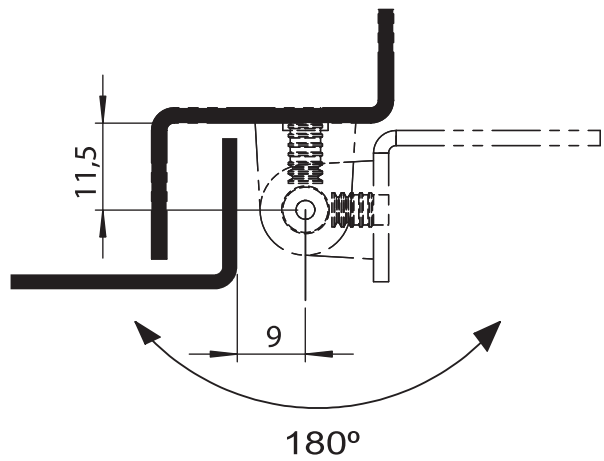

Side Hinges

Material

- Housing** : Zinc die, chrome plated or black coated
- Pin** : Steel, zinc plated
- Washers** : Poliamide(PA)

3008 - 180° Side Hinge

	Black Coated	Chrome Plated
A=13,5 mm	3008 - 210	3008 - 220
A=23,5 mm	3082 - 210	3082 - 220

LH/RH

If * dimension is 18mm, the door will be opened 180°

Side Hinges

Material

Housing : Zinc die, chrome plated or black coated

Pin : Steel, zinc plated

3074 - 180° Lift Off Hinge

	Black Coated	Chrome Plated
Item Number	3074 - 210	3074 - 220

LH/RH

Side Hinges

Material

Housing : Poliamide (PA6 GFR30), black
Pin : Steel, zinc plated

3068 - 180° Lift Off Hinge

	Chrome Plated
Item Number	3068 - 100

LH/RH

3071 - 180° Lift Off Hinge

Pin : Steel, zinc plated

3067 - 180° Lift Off Hinge

	Black Coated	Chrome Plated
Item Number	3067 - 210	3067 - 220

LH/RH

3085 - 180° Hinge

	Non Plated	Nickel Coated
Item Number	3085 - 400	3085 - 450

**3085
180° Side Hinge (10 mm)**