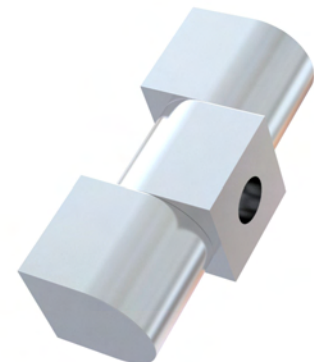

	Black Coated	Chrome Plated
Item Number	3071 - 210	3071 - 220

Side Hinges

Material

Housing : Zinc die, chrome plated or black coated
Pin : Steel, zinc plated

Side Hinges

Material

Housing : Zinc die, chrome plated or black coated

3090 - 180° Hinge

Item Number	3090 - 440
-------------	------------

3090
180° Side Hinge

Material

Housing : Steel, zinc plated
Pim : Steel, zinc plated

Side Hinges

3033 - 180° Hinge

Item Number	3033 - 440
-------------	------------

3033
180° Side Hinge

Material

Housing : Steel, zinc plated
Pim : Steel, zinc plated

3090 - 180° Hinge

Item Number	3091 - 430
-------------	------------

3091
180° Hinge

Material

Housing: Brass, chrome plated
Pim : Brass, chrome plated

Material

Housing : Brass, chrome plated/Steel, chrome plated

Pim : Brass, chrome plated/Steel, chrome plated

3092 - 180° Hinge

	Brass, Chrome Plated	Steel, Chrome Plated
Item Number	3092 - 430	3092 - 440

LH/RH