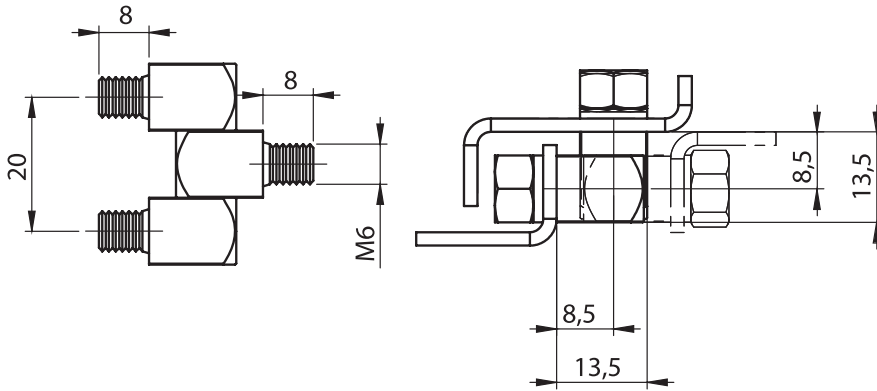

LH/RH

If * dimension is 18mm, the door will be opened 180°

Side Hinges

Material

Housing : Zinc die, chrome plated or black coated

Pin : Steel, zinc plated

3074 - 180° Lift Off Hinge

	Black Coated	Chrome Plated
Item Number	3074 - 210	3074 - 220

LH/RH

Side Hinges

Material

Housing : Poliamide (PA6 GFR30), black
Pin : Steel, zinc plated

3068 - 180° Lift Off Hinge

	Chrome Plated
Item Number	3068 - 100

LH/RH

3071 - 180° Lift Off Hinge

Pin : Steel, zinc plated

3067 - 180° Lift Off Hinge

	Black Coated	Chrome Plated
Item Number	3067 - 210	3067 - 220

LH/RH

3085 - 180° Hinge

	Non Plated	Nickel Coated
Item Number	3085 - 400	3085 - 450

**3085
180° Side Hinge (10 mm)**

Material

Housing : Brass, non plated or nickel plated

Side Hinges

3086 - 180° Hinge

	Non Plated	Nickel Coated
Item Number	3086 - 400	3086 - 450

**3086
180° Side Hinge (12 mm)**

Material

Housing : Brass, non plated or nickel plated