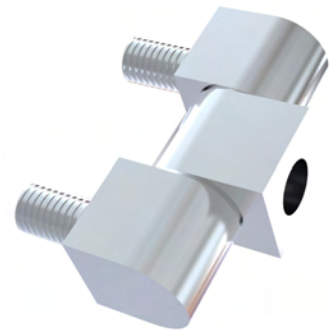

Side Hinges

Material

Housing : Brass, non plated or chrome plated
Pin : Brass, chrome plated

3088
100° Side Hinge (16 mm)

3086 - 180° Hinge

	Non Plated	Chrome Coated
Item Number	3086 - 400	3086 - 430

Material

Housing : Brass, non plated or chrome plated
Pin : Brass, chrome plated

3089
180° Side Hinge (16 mm)

3091 - 180° Hinge

	Non Plated	Chrome Coated
Item Number	3091 - 400	3091 - 430

Material

Housing : Brass, non plated or chrome plated
Pin : Brass, chrome plated

3090 - 180° Hinge

Item Number	3090 - 440
-------------	------------

3090
180° Side Hinge

Material

Housing : Steel, zinc plated
Pim : Steel, zinc plated

Side Hinges

3033 - 180° Hinge

Item Number	3033 - 440
-------------	------------

3033
180° Side Hinge

Material

Housing : Steel, zinc plated
Pim : Steel, zinc plated

3090 - 180° Hinge

Item Number	3091 - 430
-------------	------------

3091
180° Hinge

Material

Housing: Brass, chrome plated
Pim : Brass, chrome plated