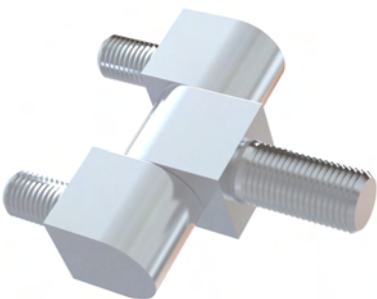

	Black Coated	Chrome Plated
Item Number	3071 - 210	3071 - 220

Side Hinges

Material

Housing : Zinc die, chrome plated or black coated
Pin : Steel, zinc plated

Side Hinges

Material

Housing : Zinc die, chrome plated or black coated

3031 - 180° Hinge

	Non Plated	Chrome Coated
Item Number	3031 - 400	3031 - 430

**3031
180° Side Hinge (12 mm)**

Material

Housing : Brass, non plated or nickel plated

3087
Side Hinge (12 mm)

3087 - Hinge

	Non Plated	Chrome Coated
90° M6	3093 - 406	3093 - 436
90° M8	3093 - 408	3093 - 438
180° M6	3087 - 406	3087 - 436
180° M6	3087 - 408	3087 - 438

Side Hinges

Material

Housing : Brass, non plated or chrome plated
Pin : Brass, chrome plated

3088
100° Side Hinge (16 mm)

3086 - 180° Hinge

	Non Plated	Chrome Coated
Item Number	3086 - 400	3086 - 430

Material

Housing : Brass, non plated or chrome plated
Pin : Brass, chrome plated

3089
180° Side Hinge (16 mm)

3091 - 180° Hinge

	Non Plated	Chrome Coated
Item Number	3091 - 400	3091 - 430

Material

Housing : Brass, non plated or chrome plated
Pin : Brass, chrome plated