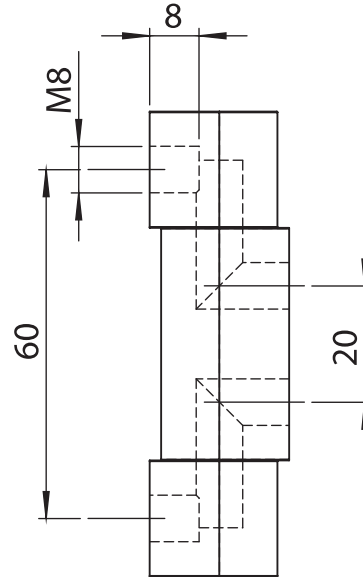

3090 - 180° Hinge

Item Number	3090 - 440
-------------	------------

3090
180° Side Hinge

Material

Housing : Steel, zinc plated
Pim : Steel, zinc plated

Side Hinges

3033 - 180° Hinge

Item Number	3033 - 440
-------------	------------

3033
180° Side Hinge

Material

Housing : Steel, zinc plated
Pim : Steel, zinc plated

3090 - 180° Hinge

Item Number	3091 - 430
-------------	------------

3091
180° Hinge

Material

Housing: Brass, chrome plated
Pim : Brass, chrome plated

Material

Housing : Brass, chrome plated/Steel, chrome plated

Pim : Brass, chrome plated/Steel, chrome plated

3092 - 180° Hinge

	Brass, Chrome Plated	Steel, Chrome Plated
Item Number	3092 - 430	3092 - 440

LH/RH