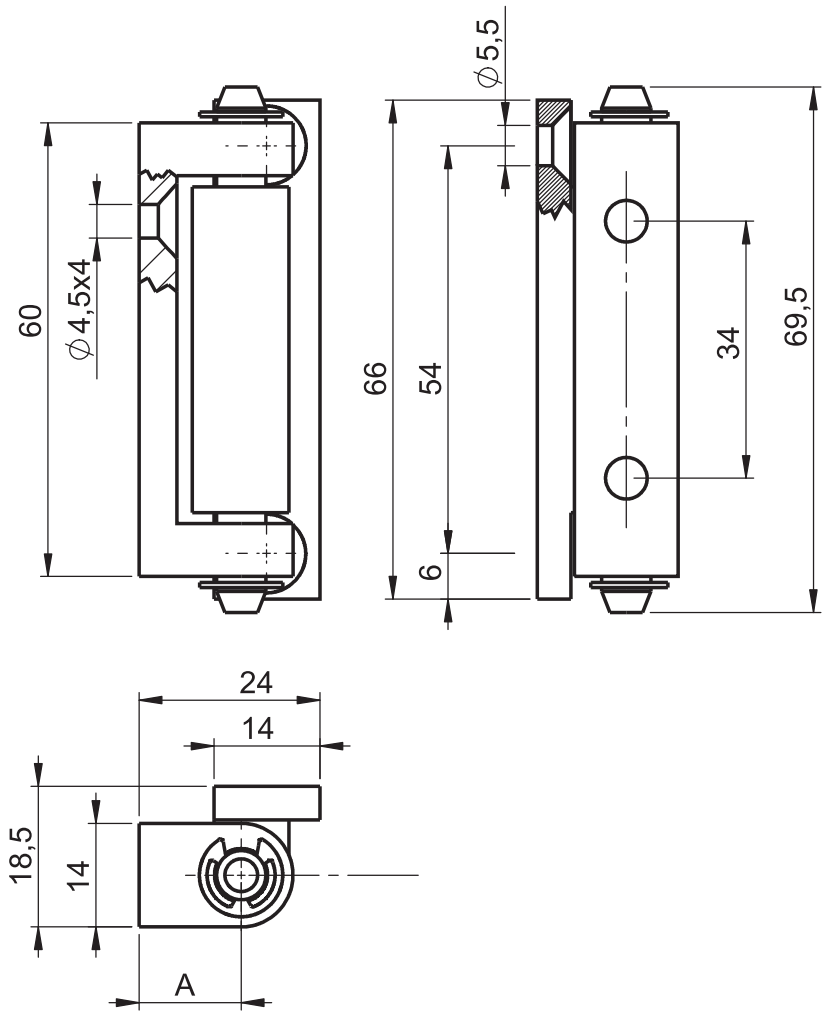

Side Hinges

Material

- Housing** : Zinc die, chrome plated or black coated
- Pin** : Steel, zinc plated
- Washers** : Poliamide(PA)

3008 - 180° Side Hinge

	Black Coated	Chrome Plated
A=13,5 mm	3008 - 210	3008 - 220
A=23,5 mm	3082 - 210	3082 - 220

LH/RH

If * dimension is 18mm, the door will be opened 180°

Side Hinges

Material

Housing : Zinc die, chrome plated or black coated

Pin : Steel, zinc plated

3074 - 180° Lift Off Hinge

	Black Coated	Chrome Plated
Item Number	3074 - 210	3074 - 220

LH/RH

Side Hinges

Material

Housing : Poliamide (PA6 GFR30), black
Pin : Steel, zinc plated

3068 - 180° Lift Off Hinge

	Chrome Plated
Item Number	3068 - 100

LH/RH

3071 - 180° Lift Off Hinge

Pin : Steel, zinc plated

3067 - 180° Lift Off Hinge

	Black Coated	Chrome Plated
Item Number	3067 - 210	3067 - 220

LH/RH

3085 - 180° Hinge

	Non Plated	Nickel Coated
Item Number	3085 - 400	3085 - 450

**3085
180° Side Hinge (10 mm)**