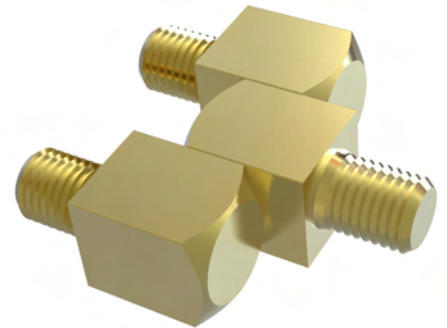

	Black Coated	Chrome Plated
Item Number	3071 - 210	3071 - 220

Side Hinges

Material

Housing : Zinc die, chrome plated or black coated
Pin : Steel, zinc plated

Side Hinges

Material

Housing : Zinc die, chrome plated or black coated

Pin : Steel, zinc plated

3067 - 180° Lift Off Hinge

	Black Coated	Chrome Plated
Item Number	3067 - 210	3067 - 220

LH/RH

3085 - 180° Hinge

	Non Plated	Nickel Coated
Item Number	3085 - 400	3085 - 450

**3085
180° Side Hinge (10 mm)**

Material

Housing : Brass, non plated or nickel plated

Side Hinges

3086 - 180° Hinge

	Non Plated	Nickel Coated
Item Number	3086 - 400	3086 - 450

**3086
180° Side Hinge (12 mm)**

Material

Housing : Brass, non plated or nickel plated

3031 - 180° Hinge

	Non Plated	Chrome Coated
Item Number	3031 - 400	3031 - 430

**3031
180° Side Hinge (12 mm)**

Material

Housing : Brass, non plated or nickel plated

3087
Side Hinge (12 mm)

3087 - Hinge

	Non Plated	Chrome Coated
90° M6	3093 - 406	3093 - 436
90° M8	3093 - 408	3093 - 438
180° M6	3087 - 406	3087 - 436
180° M6	3087 - 408	3087 - 438