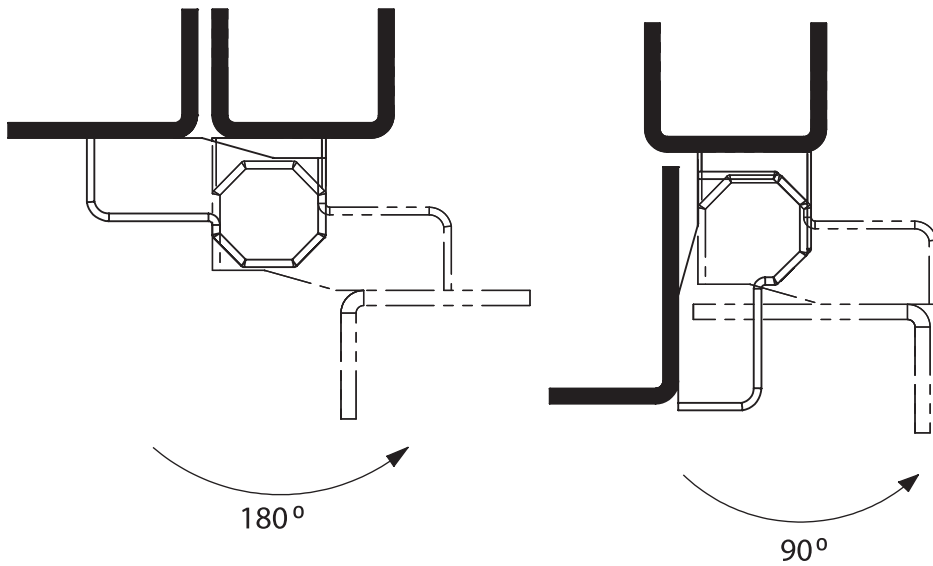

Side Hinges

Material

- Housing** : Zinc die, chrome plated or black coated
- Pin** : Steel, zinc plated
- Washers** : Poliamide(PA)

3008 - 180° Side Hinge

	Black Coated	Chrome Plated
A=13,5 mm	3008 - 210	3008 - 220
A=23,5 mm	3082 - 210	3082 - 220

LH/RH

If * dimension is 18mm, the door will be opened 180°

Side Hinges

Material

Housing : Zinc die, chrome plated or black coated

Pin : Steel, zinc plated

3074 - 180° Lift Off Hinge

	Black Coated	Chrome Plated
Item Number	3074 - 210	3074 - 220

LH/RH

Side Hinges

Material

Housing : Poliamide (PA6 GFR30), black
Pin : Steel, zinc plated

3068 - 180° Lift Off Hinge

	Chrome Plated
Item Number	3068 - 100

LH/RH

3071 - 180° Lift Off Hinge

Pin : Steel, zinc plated

3067 - 180° Lift Off Hinge

	Black Coated	Chrome Plated
Item Number	3067 - 210	3067 - 220

LH/RH

3085 - 180° Hinge

	Non Plated	Nickel Coated
Item Number	3085 - 400	3085 - 450

**3085
180° Side Hinge (10 mm)**