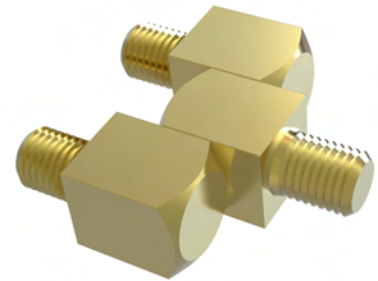

Side Hinges

Material

- Housing** : Zinc die, chrome plated or black coated
- Pin** : Steel, zinc plated
- Washers** : Poliamide(PA)

3008 - 180° Side Hinge

	Black Coated	Chrome Plated
A=13,5 mm	3008 - 210	3008 - 220
A=23,5 mm	3082 - 210	3082 - 220

LH/RH

Side Hinges

Material

Housing : Poliamide (PA6 GFR30), black
Pin : Steel, zinc plated

3068 - 180° Lift Off Hinge

	Chrome Plated
Item Number	3068 - 100

LH/RH

3071 - 180° Lift Off Hinge

	Black Coated	Chrome Plated
Item Number	3071 - 210	3071 - 220

Side Hinges

Material

Housing : Zinc die, chrome plated or black coated
Pin : Steel, zinc plated

Side Hinges

Material

Housing : Zinc die, chrome plated or black coated

Pin : Steel, zinc plated

3067 - 180° Lift Off Hinge

	Black Coated	Chrome Plated
Item Number	3067 - 210	3067 - 220

LH/RH

3085 - 180° Hinge

	Non Plated	Nickel Coated
Item Number	3085 - 400	3085 - 450

**3085
180° Side Hinge (10 mm)**