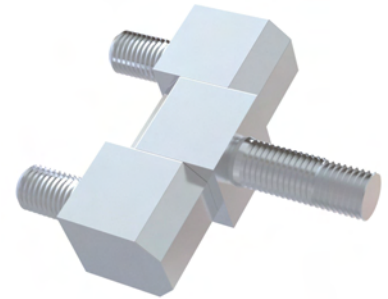

	Black Coated	Chrome Plated
Item Number	3071 - 210	3071 - 220

Side Hinges

Material

Housing : Zinc die, chrome plated or black coated
Pin : Steel, zinc plated

Side Hinges

Material

Housing : Zinc die, chrome plated or black coated

Side Hinges

Material

Housing : Brass, non plated or chrome plated
Pin : Brass, chrome plated

3088
100° Side Hinge (16 mm)

3086 - 180° Hinge

	Non Plated	Chrome Coated
Item Number	3086 - 400	3086 - 430

Material

Housing : Brass, non plated or chrome plated
Pin : Brass, chrome plated

3089
180° Side Hinge (16 mm)

3091 - 180° Hinge

	Non Plated	Chrome Coated
Item Number	3091 - 400	3091 - 430

Material

Housing : Brass, non plated or chrome plated
Pin : Brass, chrome plated

3090 - 180° Hinge

Item Number	3090 - 440
-------------	------------

3090
180° Side Hinge

Material

Housing : Steel, zinc plated
Pim : Steel, zinc plated

Side Hinges

3033 - 180° Hinge

Item Number	3033 - 440
-------------	------------