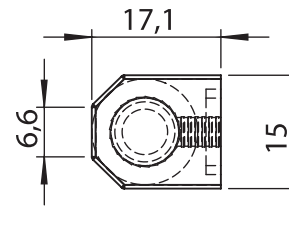

LH/RH

If * dimension is 18mm, the door will be opened 180°

Side Hinges

Material

Housing : Zinc die, chrome plated or black coated

Pin : Steel, zinc plated

3074 - 180° Lift Off Hinge

	Black Coated	Chrome Plated
Item Number	3074 - 210	3074 - 220

LH/RH

Side Hinges

Material

Housing : Poliamide (PA6 GFR30), black
Pin : Steel, zinc plated

3068 - 180° Lift Off Hinge

	Chrome Plated
Item Number	3068 - 100

LH/RH

3071 - 180° Lift Off Hinge

	Black Coated	Chrome Plated
Item Number	3071 - 210	3071 - 220

Side Hinges

Material

Housing : Zinc die, chrome plated or black coated
Pin : Steel, zinc plated

Side Hinges

Material

Housing : Zinc die, chrome plated or black coated

Pin : Steel, zinc plated

3067 - 180° Lift Off Hinge

	Black Coated	Chrome Plated
Item Number	3067 - 210	3067 - 220

LH/RH

3085 - 180° Hinge

	Non Plated	Nickel Coated
Item Number	3085 - 400	3085 - 450

**3085
180° Side Hinge (10 mm)**