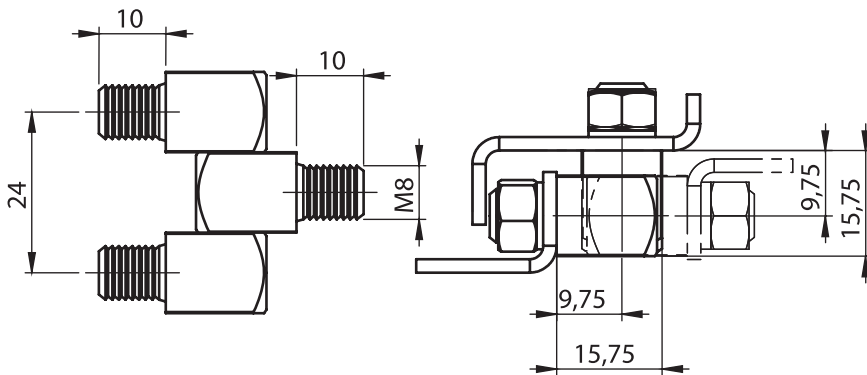

LH/RH

If * dimension is 18mm, the door will be opened 180°

Side Hinges

Material

Housing : Zinc die, chrome plated or black coated

Pin : Steel, zinc plated

3074 - 180° Lift Off Hinge

	Black Coated	Chrome Plated
Item Number	3074 - 210	3074 - 220

LH/RH

Side Hinges

Material

Housing : Poliamide (PA6 GFR30), black
Pin : Steel, zinc plated

3068 - 180° Lift Off Hinge

	Chrome Plated
Item Number	3068 - 100

LH/RH

3071 - 180° Lift Off Hinge

Pin : Steel, zinc plated

3067 - 180° Lift Off Hinge

	Black Coated	Chrome Plated
Item Number	3067 - 210	3067 - 220

LH/RH

3085 - 180° Hinge

	Non Plated	Nickel Coated
Item Number	3085 - 400	3085 - 450

**3085
180° Side Hinge (10 mm)**

Material

Housing : Brass, non plated or nickel plated

Side Hinges

3086 - 180° Hinge

	Non Plated	Nickel Coated
Item Number	3086 - 400	3086 - 450

**3086
180° Side Hinge (12 mm)**

Material

Housing : Brass, non plated or nickel plated