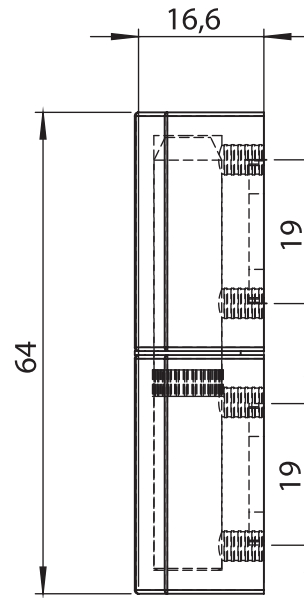

LH/RH

If * dimension is 18mm, the door will be opened 180°

Side Hinges

Material

Housing : Zinc die, chrome plated or black coated

Pin : Steel, zinc plated

3074 - 180° Lift Off Hinge

	Black Coated	Chrome Plated
Item Number	3074 - 210	3074 - 220

LH/RH

Side Hinges

Material

Housing : Poliamide (PA6 GFR30), black
Pin : Steel, zinc plated

3068 - 180° Lift Off Hinge

	Chrome Plated
Item Number	3068 - 100

LH/RH

3071 - 180° Lift Off Hinge

Pin : Steel, zinc plated

3067 - 180° Lift Off Hinge

	Black Coated	Chrome Plated
Item Number	3067 - 210	3067 - 220

LH/RH

3085 - 180° Hinge

	Non Plated	Nickel Coated
Item Number	3085 - 400	3085 - 450

**3085
180° Side Hinge (10 mm)**