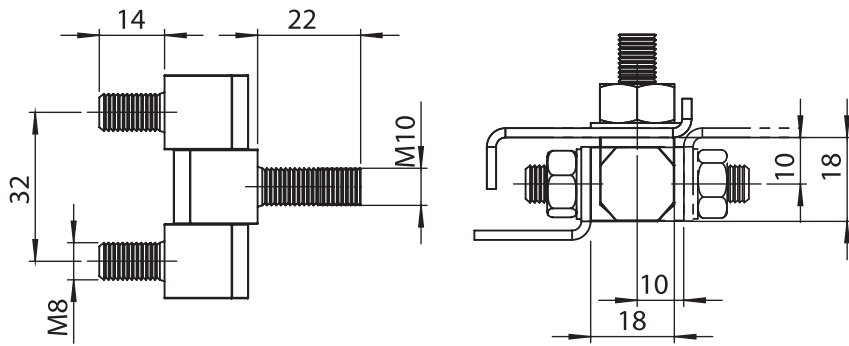

Side Hinges

Material

Housing : Brass, non plated or chrome plated
Pin : Brass, chrome plated

3088
100° Side Hinge (16 mm)

3086 - 180° Hinge

	Non Plated	Chrome Coated
Item Number	3086 - 400	3086 - 430

Material

Housing : Brass, non plated or chrome plated
Pin : Brass, chrome plated

3089
180° Side Hinge (16 mm)

3091 - 180° Hinge

	Non Plated	Chrome Coated
Item Number	3091 - 400	3091 - 430

Material

Housing : Brass, non plated or chrome plated
Pin : Brass, chrome plated

3090 - 180° Hinge

Item Number	3090 - 440
-------------	------------

3090
180° Side Hinge

Material

Housing : Steel, zinc plated
Pim : Steel, zinc plated

Side Hinges

3033 - 180° Hinge

Item Number	3033 - 440
-------------	------------