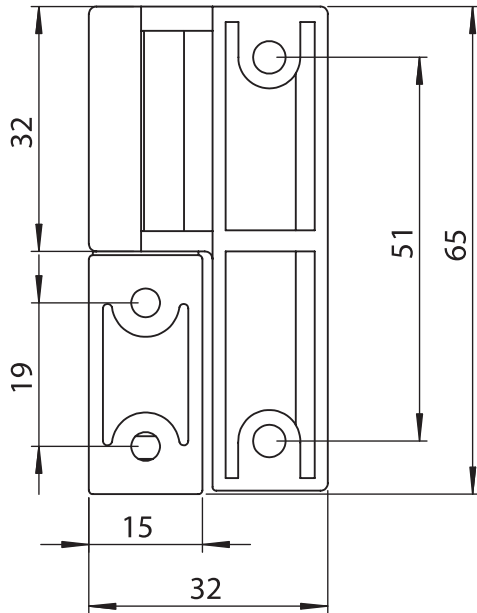

Side Hinges

Material

- Housing** : Zinc die, chrome plated or black coated
- Pin** : Steel, zinc plated
- Washers** : Poliamide(PA)

3008 - 180° Side Hinge

	Black Coated	Chrome Plated
A=13,5 mm	3008 - 210	3008 - 220
A=23,5 mm	3082 - 210	3082 - 220

LH/RH

If * dimension is 18mm, the door will be opened 180°

Side Hinges

Material

Housing : Zinc die, chrome plated or black coated

Pin : Steel, zinc plated

3074 - 180° Lift Off Hinge

	Black Coated	Chrome Plated
Item Number	3074 - 210	3074 - 220

LH/RH

Side Hinges

Material

Housing : Poliamide (PA6 GFR30), black
Pin : Steel, zinc plated

3068 - 180° Lift Off Hinge

	Chrome Plated
Item Number	3068 - 100

LH/RH

3071 - 180° Lift Off Hinge

Pin : Steel, zinc plated

3067 - 180° Lift Off Hinge

	Black Coated	Chrome Plated
Item Number	3067 - 210	3067 - 220

LH/RH

3085 - 180° Hinge

	Non Plated	Nickel Coated
Item Number	3085 - 400	3085 - 450

**3085
180° Side Hinge (10 mm)**