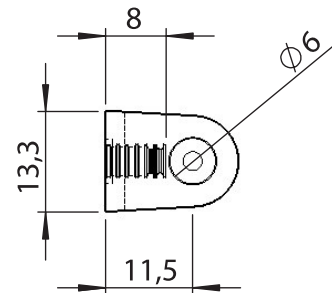

Side Hinges

Material

- Housing** : Zinc die, chrome plated or black coated
- Pin** : Steel, zinc plated
- Washers** : Poliamide(PA)

3008 - 180° Side Hinge

	Black Coated	Chrome Plated
A=13,5 mm	3008 - 210	3008 - 220
A=23,5 mm	3082 - 210	3082 - 220

LH/RH

If * dimension is 18mm, the door will be opened 180°

Side Hinges

Material

Housing : Zinc die, chrome plated or black coated

Pin : Steel, zinc plated

3074 - 180° Lift Off Hinge

	Black Coated	Chrome Plated
Item Number	3074 - 210	3074 - 220

LH/RH

Side Hinges

Material

Housing : Poliamide (PA6 GFR30), black
Pin : Steel, zinc plated

3068 - 180° Lift Off Hinge

	Chrome Plated
Item Number	3068 - 100

LH/RH

3071 - 180° Lift Off Hinge

Pin : Steel, zinc plated

3067 - 180° Lift Off Hinge

	Black Coated	Chrome Plated
Item Number	3067 - 210	3067 - 220

LH/RH

3085 - 180° Hinge

	Non Plated	Nickel Coated
Item Number	3085 - 400	3085 - 450

**3085
180° Side Hinge (10 mm)**