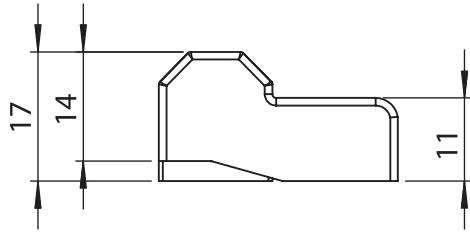

Side Hinges

Material

- Housing** : Zinc die, chrome plated or black coated
- Pin** : Steel, zinc plated
- Washers** : Poliamide(PA)

3008 - 180° Side Hinge

	Black Coated	Chrome Plated
A=13,5 mm	3008 - 210	3008 - 220
A=23,5 mm	3082 - 210	3082 - 220

LH/RH

If * dimension is 18mm, the door will be opened 180°

Side Hinges

Material

Housing : Zinc die, chrome plated or black coated

Pin : Steel, zinc plated

3074 - 180° Lift Off Hinge

	Black Coated	Chrome Plated
Item Number	3074 - 210	3074 - 220

LH/RH

Side Hinges

Material

Housing : Poliamide (PA6 GFR30), black
Pin : Steel, zinc plated

3068 - 180° Lift Off Hinge

	Chrome Plated
Item Number	3068 - 100

LH/RH

3071 - 180° Lift Off Hinge