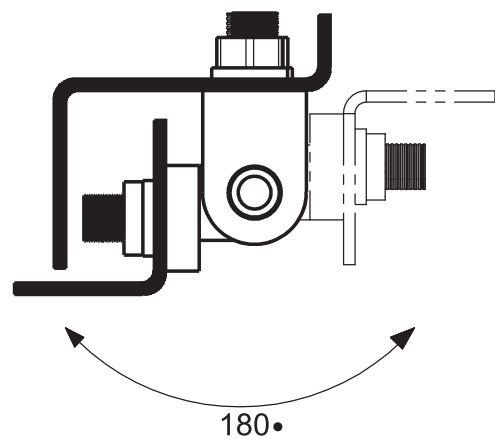

Side Hinges

Material

- Housing** : Zinc die, chrome plated or black coated
- Pin** : Steel, zinc plated
- Washers** : Poliamide(PA)

3008 - 180° Side Hinge

	Black Coated	Chrome Plated
A=13,5 mm	3008 - 210	3008 - 220
A=23,5 mm	3082 - 210	3082 - 220

LH/RH

If * dimension is 18mm, the door will be opened 180°

Side Hinges

Material

Housing : Zinc die, chrome plated or black coated

Pin : Steel, zinc plated

3074 - 180° Lift Off Hinge

	Black Coated	Chrome Plated
Item Number	3074 - 210	3074 - 220

LH/RH

Side Hinges

Material

Housing : Poliamide (PA6 GFR30), black
Pin : Steel, zinc plated

3068 - 180° Lift Off Hinge

	Chrome Plated
Item Number	3068 - 100

LH/RH

3071 - 180° Lift Off Hinge