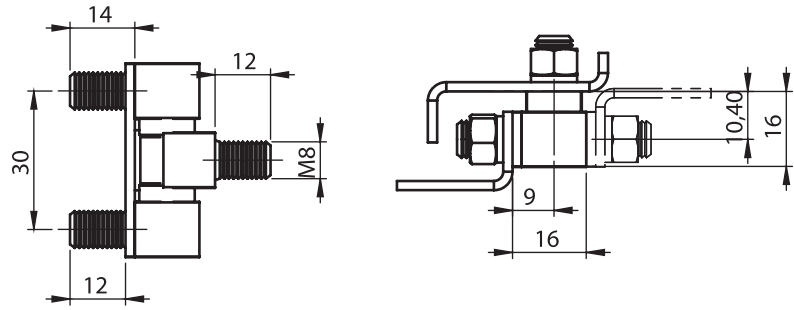

Material

Housing : Brass, non plated or nickel plated

Side Hinges

3086 - 180° Hinge

	Non Plated	Nickel Coated
Item Number	3086 - 400	3086 - 450

**3086
180° Side Hinge (12 mm)**

Material

Housing : Brass, non plated or nickel plated

3031 - 180° Hinge

	Non Plated	Chrome Coated
Item Number	3031 - 400	3031 - 430

**3031
180° Side Hinge (12 mm)**

Material

Housing : Brass, non plated or nickel plated

3087
Side Hinge (12 mm)

3087 - Hinge

	Non Plated	Chrome Coated
90° M6	3093 - 406	3093 - 436
90° M8	3093 - 408	3093 - 438
180° M6	3087 - 406	3087 - 436
180° M6	3087 - 408	3087 - 438

Side Hinges

Material

Housing : Brass, non plated or chrome plated
Pin : Brass, chrome plated

3088
100° Side Hinge (16 mm)

3086 - 180° Hinge

	Non Plated	Chrome Coated
Item Number	3086 - 400	3086 - 430

Material