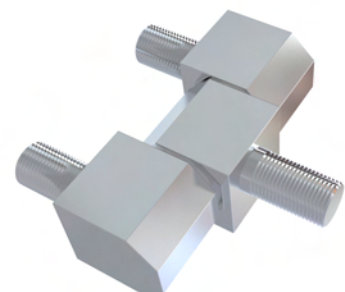

LH/RH

Side Hinges

Material

Housing : Poliamide (PA6 GFR30), black
Pin : Steel, zinc plated

3068 - 180° Lift Off Hinge

	Chrome Plated
Item Number	3068 - 100

LH/RH

3071 - 180° Lift Off Hinge

Pin : Steel, zinc plated

3067 - 180° Lift Off Hinge

	Black Coated	Chrome Plated
Item Number	3067 - 210	3067 - 220

LH/RH

3085 - 180° Hinge

	Non Plated	Nickel Coated
Item Number	3085 - 400	3085 - 450

**3085
180° Side Hinge (10 mm)**

Material

Housing : Brass, non plated or nickel plated

Side Hinges

3086 - 180° Hinge

	Non Plated	Nickel Coated
Item Number	3086 - 400	3086 - 450

**3086
180° Side Hinge (12 mm)**

Material

Housing : Brass, non plated or nickel plated

3031 - 180° Hinge

	Non Plated	Chrome Coated
Item Number	3031 - 400	3031 - 430

**3031
180° Side Hinge (12 mm)**

Material

Housing : Brass, non plated or nickel plated

3087
Side Hinge (12 mm)

3087 - Hinge

	Non Plated	Chrome Coated
90° M6	3093 - 406	3093 - 436
90° M8	3093 - 408	3093 - 438
180° M6	3087 - 406	3087 - 436
180° M6	3087 - 408	3087 - 438