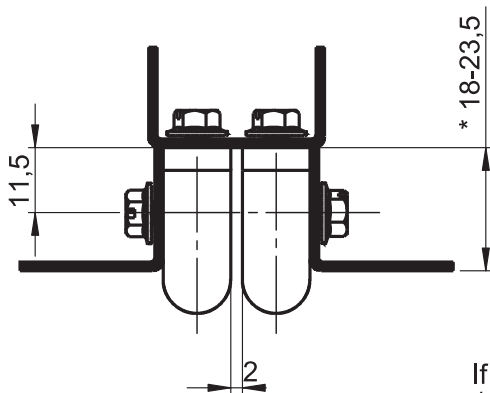

Side Hinges

Material

- Housing** : Zinc die, chrome plated or black coated
- Pin** : Steel, zinc plated
- Washers** : Poliamide(PA)

3008 - 180° Side Hinge

	Black Coated	Chrome Plated
A=13,5 mm	3008 - 210	3008 - 220
A=23,5 mm	3082 - 210	3082 - 220

LH/RH

If * dimension is 18mm, the door will be opened 180°

Side Hinges

Material

Housing : Zinc die, chrome plated or black coated

Pin : Steel, zinc plated

3074 - 180° Lift Off Hinge

	Black Coated	Chrome Plated
Item Number	3074 - 210	3074 - 220

LH/RH

Side Hinges

Material

Housing : Poliamide (PA6 GFR30), black
Pin : Steel, zinc plated

3068 - 180° Lift Off Hinge

	Chrome Plated
Item Number	3068 - 100

LH/RH

3071 - 180° Lift Off Hinge

Pin : Steel, zinc plated

3067 - 180° Lift Off Hinge

	Black Coated	Chrome Plated
Item Number	3067 - 210	3067 - 220

LH/RH

3085 - 180° Hinge

	Non Plated	Nickel Coated
Item Number	3085 - 400	3085 - 450

**3085
180° Side Hinge (10 mm)**