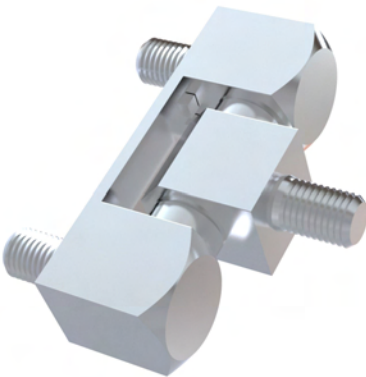

Pin : Steel, zinc plated

3067 - 180° Lift Off Hinge

	Black Coated	Chrome Plated
Item Number	3067 - 210	3067 - 220

LH/RH

3085 - 180° Hinge

	Non Plated	Nickel Coated
Item Number	3085 - 400	3085 - 450

**3085
180° Side Hinge (10 mm)**

Material

Housing : Brass, non plated or nickel plated

Side Hinges

3086 - 180° Hinge

	Non Plated	Nickel Coated
Item Number	3086 - 400	3086 - 450

**3086
180° Side Hinge (12 mm)**

Material

Housing : Brass, non plated or nickel plated

3031 - 180° Hinge

	Non Plated	Chrome Coated
Item Number	3031 - 400	3031 - 430

**3031
180° Side Hinge (12 mm)**

Material

Housing : Brass, non plated or nickel plated

3087
Side Hinge (12 mm)

3087 - Hinge

	Non Plated	Chrome Coated
90° M6	3093 - 406	3093 - 436
90° M8	3093 - 408	3093 - 438
180° M6	3087 - 406	3087 - 436
180° M6	3087 - 408	3087 - 438

Side Hinges

Material

Housing : Brass, non plated or chrome plated
Pin : Brass, chrome plated

3088
100° Side Hinge (16 mm)

3086 - 180° Hinge

	Non Plated	Chrome Coated
Item Number	3086 - 400	3086 - 430

Material