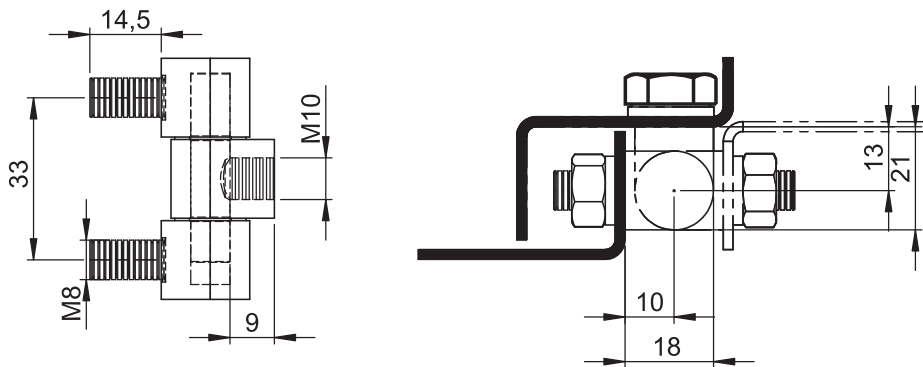

Housing : Brass, non plated or chrome plated
Pin : Brass, chrome plated

3089
180° Side Hinge (16 mm)

3091 - 180° Hinge

	Non Plated	Chrome Coated
Item Number	3091 - 400	3091 - 430

Material

Housing : Brass, non plated or chrome plated
Pin : Brass, chrome plated

3090 - 180° Hinge

Item Number	3090 - 440
-------------	------------

3090
180° Side Hinge

Material

Housing : Steel, zinc plated
Pim : Steel, zinc plated

Side Hinges

3033 - 180° Hinge

Item Number	3033 - 440
-------------	------------

3033
180° Side Hinge

Material

Housing : Steel, zinc plated
Pim : Steel, zinc plated

3090 - 180° Hinge

Item Number	3091 - 430
-------------	------------

3091
180° Hinge

Material

Housing: Brass, chrome plated
Pim : Brass, chrome plated