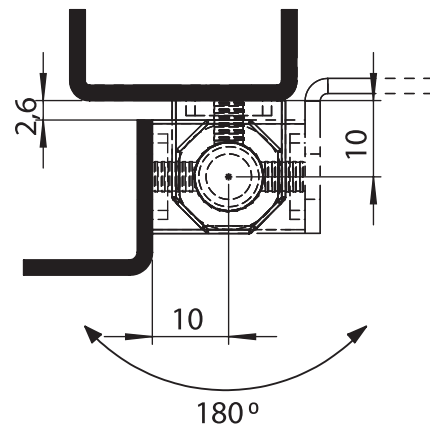

LH/RH

If * dimension is 18mm, the door will be opened 180°

Side Hinges

Material

Housing : Zinc die, chrome plated or black coated

Pin : Steel, zinc plated

3074 - 180° Lift Off Hinge

	Black Coated	Chrome Plated
Item Number	3074 - 210	3074 - 220

LH/RH

Side Hinges

Material

Housing : Poliamide (PA6 GFR30), black
Pin : Steel, zinc plated

3068 - 180° Lift Off Hinge

	Chrome Plated
Item Number	3068 - 100

LH/RH

3071 - 180° Lift Off Hinge

Pin : Steel, zinc plated

3067 - 180° Lift Off Hinge

	Black Coated	Chrome Plated
Item Number	3067 - 210	3067 - 220

LH/RH

3085 - 180° Hinge

	Non Plated	Nickel Coated
Item Number	3085 - 400	3085 - 450

**3085
180° Side Hinge (10 mm)**