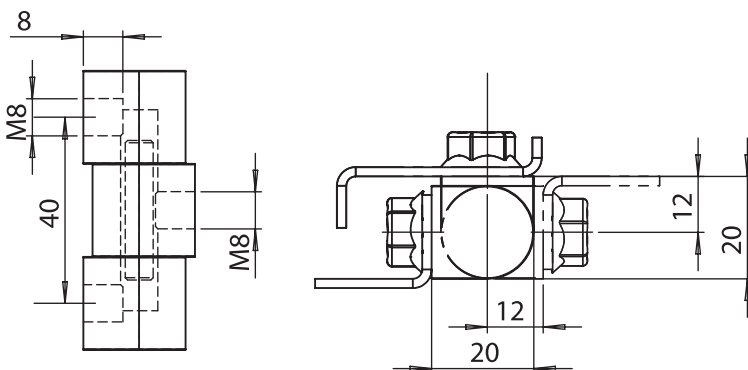

Housing : Brass, non plated or chrome plated
Pin : Brass, chrome plated

3089
180° Side Hinge (16 mm)

3091 - 180° Hinge

	Non Plated	Chrome Coated
Item Number	3091 - 400	3091 - 430

Material

Housing : Brass, non plated or chrome plated
Pin : Brass, chrome plated

3090 - 180° Hinge

Item Number	3090 - 440
-------------	------------

3090
180° Side Hinge

Material

Housing : Steel, zinc plated
Pim : Steel, zinc plated

Side Hinges

3033 - 180° Hinge

Item Number	3033 - 440
-------------	------------

3033
180° Side Hinge

Material

Housing : Steel, zinc plated
Pim : Steel, zinc plated

3090 - 180° Hinge

Item Number	3091 - 430
-------------	------------

3091
180° Hinge

Material

Housing: Brass, chrome plated
Pim : Brass, chrome plated