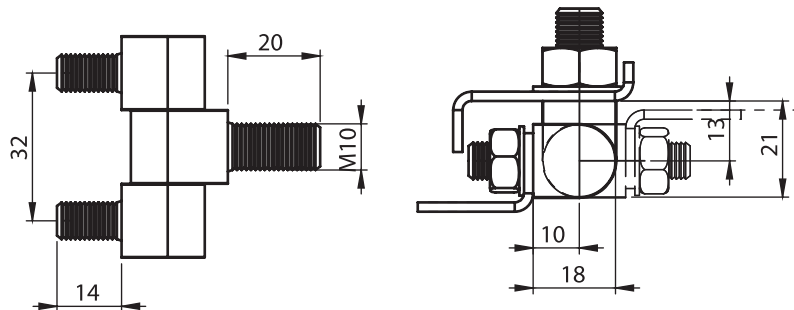

3031 - 180° Hinge

	Non Plated	Chrome Coated
Item Number	3031 - 400	3031 - 430

**3031
180° Side Hinge (12 mm)**

Material

Housing : Brass, non plated or nickel plated

3087
Side Hinge (12 mm)

3087 - Hinge

	Non Plated	Chrome Coated
90° M6	3093 - 406	3093 - 436
90° M8	3093 - 408	3093 - 438
180° M6	3087 - 406	3087 - 436
180° M6	3087 - 408	3087 - 438

Side Hinges

Material

Housing : Brass, non plated or chrome plated
Pin : Brass, chrome plated

3088
100° Side Hinge (16 mm)

3086 - 180° Hinge

	Non Plated	Chrome Coated
Item Number	3086 - 400	3086 - 430

Material

Housing : Brass, non plated or chrome plated
Pin : Brass, chrome plated

3089
180° Side Hinge (16 mm)

3091 - 180° Hinge

	Non Plated	Chrome Coated
Item Number	3091 - 400	3091 - 430

Material

Housing : Brass, non plated or chrome plated
Pin : Brass, chrome plated