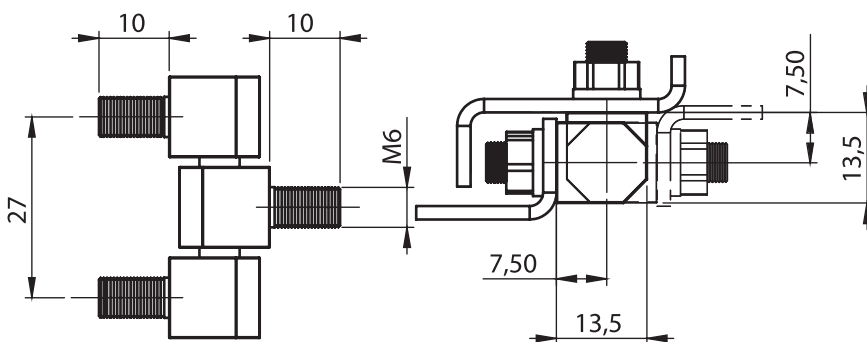

Material

Housing : Brass, non plated or nickel plated

Side Hinges

3086 - 180° Hinge

	Non Plated	Nickel Coated
Item Number	3086 - 400	3086 - 450

**3086
180° Side Hinge (12 mm)**

Material

Housing : Brass, non plated or nickel plated

3031 - 180° Hinge

	Non Plated	Chrome Coated
Item Number	3031 - 400	3031 - 430

**3031
180° Side Hinge (12 mm)**

Material

Housing : Brass, non plated or nickel plated

3087
Side Hinge (12 mm)

3087 - Hinge

	Non Plated	Chrome Coated
90° M6	3093 - 406	3093 - 436
90° M8	3093 - 408	3093 - 438
180° M6	3087 - 406	3087 - 436
180° M6	3087 - 408	3087 - 438