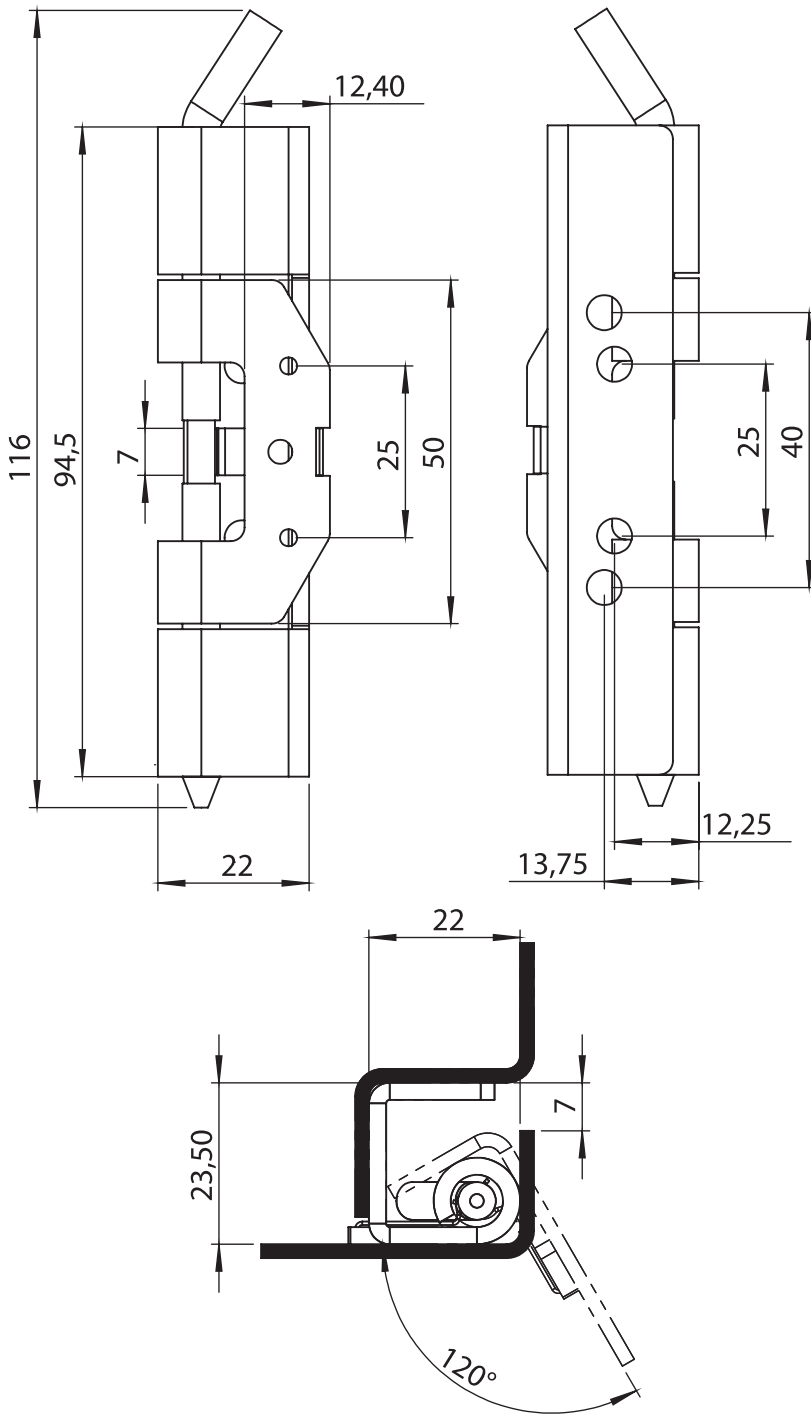

Concealed Hinges

Material

- **Housing** : Steel, zinc plated
- **Welding Part** : Steel
- **Pin** : Steel, zinc plated
- **Pin holder's spring** : Spring steel

*Screws are not included

3094 - 120° Hinge

Item Number	3094 - 330