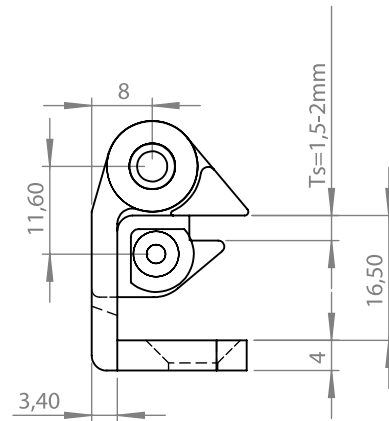

180° - Hinge

H	Zinc Die, Black Coated	Zinc Die, Chrome Plated
Item Number	3082-210	3082-220

RoHS

LH/RH