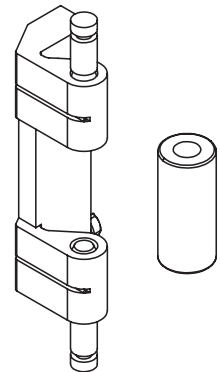

Removable Model

3096 - Removable Model

3196 - Fix Model