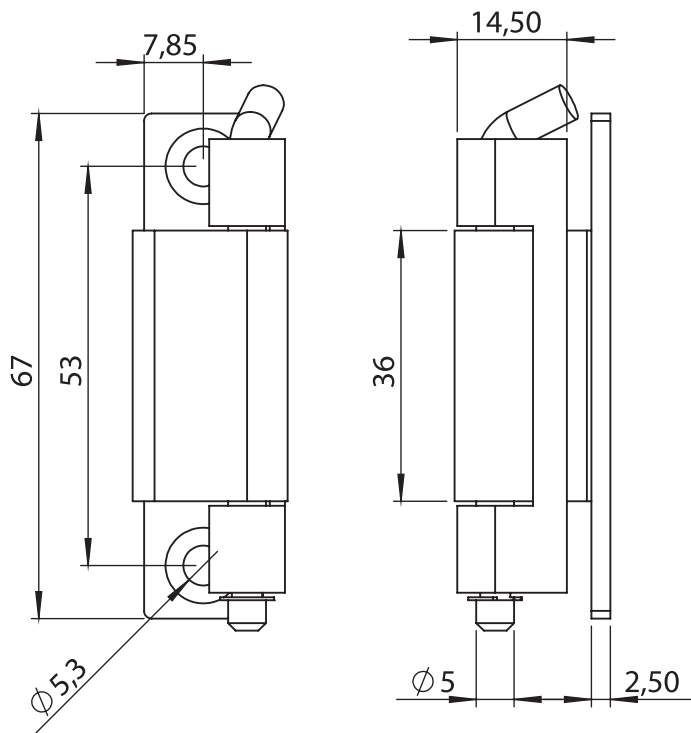

Item Number	3045 - 330
-------------	------------

LH/RH

**Material**

- Housing** : Steel, zinc plated
- Welding Part** : Steel
- Pin** : Steel, zinc plated

\*Screws are not included

**3054 - 120° Hinge**

Item Number	3054 - 330
-------------	------------

LH/RH

Consealed Hinges

**Material**

- Housing** : Steel, zinc plated
- Welding Part** : Steel
- Pin** : Steel, zinc plated

\*Screws are not included

**3044 - 120° Hinge**

Item Number	3044 - 330
-------------	------------

**Material**

- Housing** : Zinc die, raw
- Welding Part** : Steel, copper plated
- Pin** : Steel, copper plated

\*This hinge can be used for locking 1370 and 1380 quarter turns.

**3095 - 100° Hinge**

Item Number	3095 - 350

LH/RH

Consealed Hinges

**Material**

- Housing** : Steel, zinc plated
- Welding Part** : Steel
- Pin** : Steel, zinc plated

\*Screws are not included

**3077 - 120° Hinge**

Item Number	3077 - 330
-------------	------------