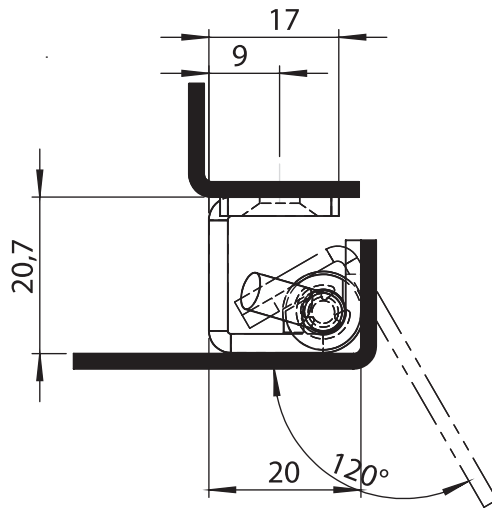

Consealed Hinges

Material

- **Housing** : Steel, zinc plated
- **Welding Part** : Steel
- **Pin** : Steel, zinc plated

*Screws are not included

3077 - 120° Hinge

Item Number	3077 - 330