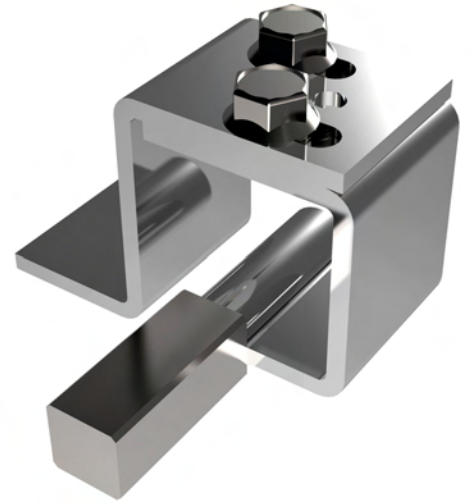

**Material**

- Housing** : Zinc die, raw
- Welding Part** : Steel, copper plated
- Pin** : Steel, copper plated

\*This hinge can be used for locking 1370 and 1380 quarter turns.

**3095 - 100° Hinge**

Item Number	3095 - 350

LH/RH

Concealed Hinges

**Material**

- Housing** : Steel, zinc plated
- Welding Part** : Steel
- Pin** : Steel, zinc plated
- Pin holder's spring** : Spring steel

\*Screws are not included

**3094 - 120° Hinge**

Item Number	3094 - 330
-------------	------------

Concealed Hinges

**Material**

- Housing** : Steel, zinc plated
- Welding Part** : Steel
- Pin** : Steel, zinc plated

\*Screws are not included

**3055 - 90° Hinge**

Item Number	3055 - 330

LH/RH

Consealed Hinges

**Material**

- Housing** : Steel, zinc plated
- Welding Part** : Steel
- Pin** : Steel, zinc plated

\*Screws are not included

**3073 - 90° Hinge**

Item Number	3073 - 330
-------------	------------