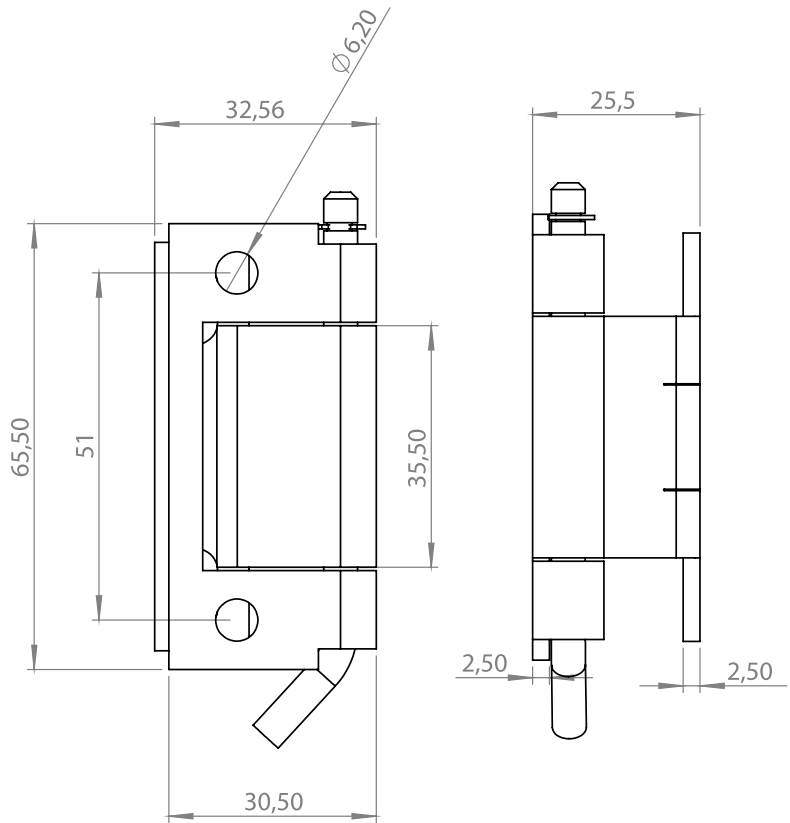

LH/RH

Concealed Hinges

**Material**

- Housing** : Steel, zinc plated
- Door Part** : Steel, zinc plated
- Pin** : Steel, zinc plated

3118 - 120° Hinge

Item Number	3118-330
-------------	----------

Leaf Hinges