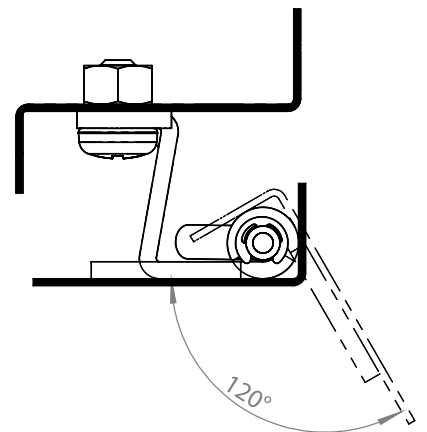

LH/RH

Consealed Hinges

**3025 - 120° Hinge**

	RH	LH
Non Plated	3025-300	3027-300
Zinc Plated	3025-330	3027-330

**3025  
120° Hinge**

**Material**

- Housing** : Non plated steel/steel, zinc plated
- Pin** : Steel, zinc plated
- Spring** : Spring steel

LH/RH

Concealed Hinges

**Material**

- Housing** : Steel, zinc plated
- Door Part** : Steel, zinc plated
- Pin** : Steel, zinc plated

3118 - 120° Hinge

Item Number	3118-330
-------------	----------

Leaf Hinges

**Material**

- Housing** : Steel, zinc plated
- Door Part** : Steel, zinc plated
- Pin** : Steel, zinc plated

**3119 - 120° Hinge**

Item Number	3119-330
-------------	----------

RoHS

LH/RH

Concealed Hinges

**Material**