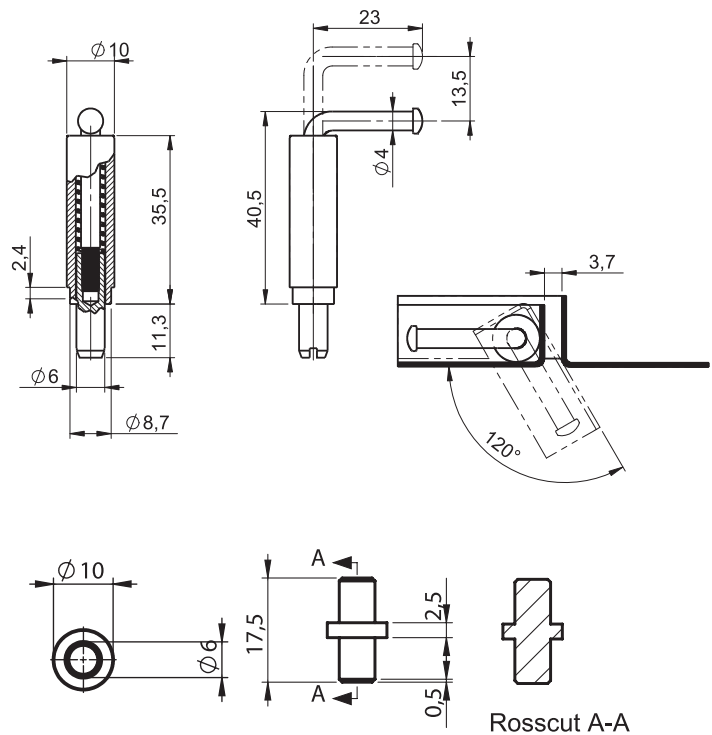

Item Number	3094 - 330
-------------	------------

Concealed Hinges

**Material**

- Housing** : Steel, zinc plated
- Welding Part** : Steel
- Pin** : Steel, zinc plated

\*Screws are not included

**3055 - 90° Hinge**

Item Number	3055 - 330

LH/RH

Consealed Hinges

**Material**

- Housing** : Steel, zinc plated
- Welding Part** : Steel
- Pin** : Steel, zinc plated

\*Screws are not included

**3073 - 90° Hinge**

Item Number	3073 - 330
-------------	------------

LH/RH

**3076**  
120° Hinge

**Material**  
**Housing** : Poliamide (PA6 GFR30), black  
**Pin** : Steel, zinc plated  
**Spring** : Spring steel

3076 - 120° Hinge

Item Number	3076 - 330
-------------	------------

**3028**  
120° Hinge

**Material**  
**Housing** : Raw steel  
**Pin** : Steel, zinc plated  
**Spring** : Spring steel

3028 - 120° Hinge

	Hinge	Opposite Part
Item Number	3028 - 400	3028 - 405

**3023 - 120° Hinge**