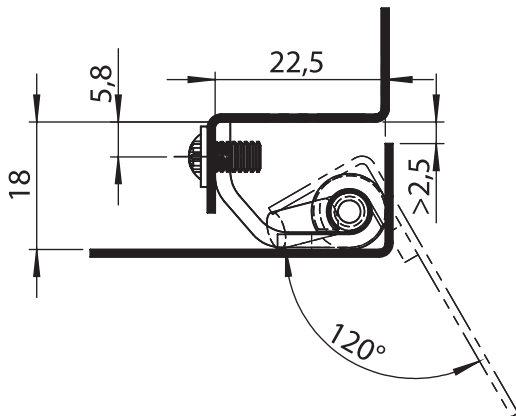

Consealed Hinges

**Material**

**Hinge Parts** : Steel, zinc plated  
**Pin** : Steel, zinc plated

**3063 - 90° Hinge**

Item Number	3063 - 330

Consealed Hinges

**Material**

- Hinge Housing** : Steel, zinc plated
- Door Part** : Steel
- Pin** : Steel, zinc plated

\*Screws are not included

3043 - 120° Hinge

Item Number	3043 - 330
-------------	------------

LH/RH

**Material**

- Hinge Housing** : Steel, zinc plated
- Door Part** : Steel
- Pin** : Steel, zinc plated

\*Screws are not included