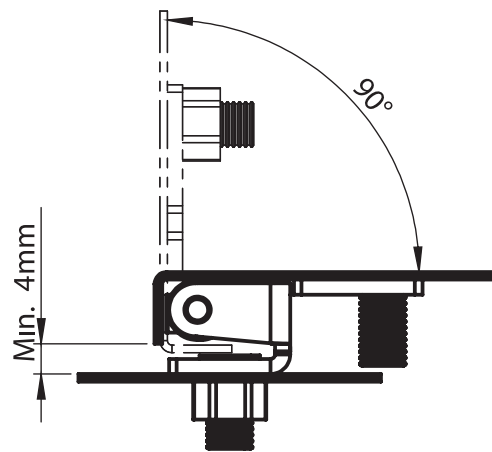

Consealed Hinges

**Material**

**Hinge Parts** : Steel, zinc plated  
**Pin** : Steel, zinc plated

**3063 - 90° Hinge**

Item Number	3063 - 330

Consealed Hinges

**Material**

- Hinge Housing** : Steel, zinc plated
- Door Part** : Steel
- Pin** : Steel, zinc plated

\*Screws are not included

3043 - 120° Hinge

Item Number	3043 - 330
-------------	------------

LH/RH

**Material**

- Hinge Housing** : Steel, zinc plated
- Door Part** : Steel
- Pin** : Steel, zinc plated

\*Screws are not included