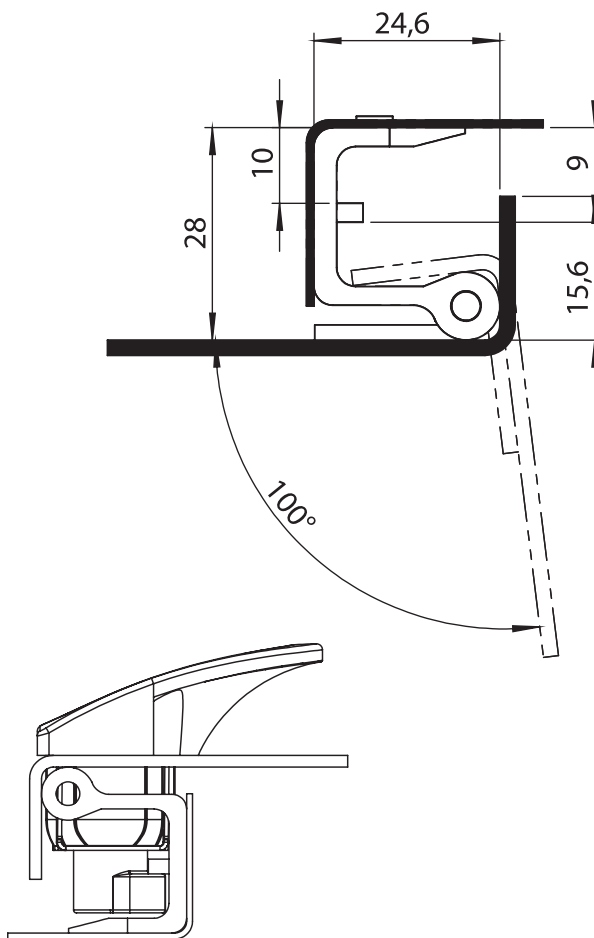

Item Number	3045 - 330
-------------	------------

LH/RH

**Material**

- Housing** : Steel, zinc plated
- Welding Part** : Steel
- Pin** : Steel, zinc plated

\*Screws are not included

**3054 - 120° Hinge**

Item Number	3054 - 330
-------------	------------

LH/RH

Consealed Hinges

**Material**

- Housing** : Steel, zinc plated
- Welding Part** : Steel
- Pin** : Steel, zinc plated

\*Screws are not included

**3044 - 120° Hinge**

Item Number	3044 - 330
-------------	------------

**Material**

- Housing** : Zinc die, raw
- Welding Part** : Steel, copper plated
- Pin** : Steel, copper plated

\*This hinge can be used for locking 1370 and 1380 quarter turns.

**3095 - 100° Hinge**

Item Number	3095 - 350