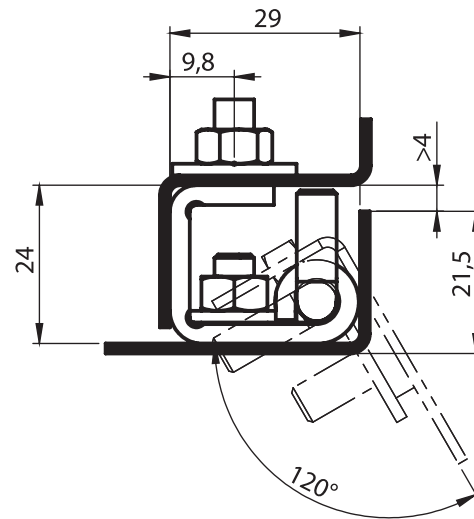

**Material**

- Housing** : Zinc die, raw
- Welding Part** : Steel, copper plated
- Pin** : Steel, copper plated

\*This hinge can be used for locking 1370 and 1380 quarter turns.

**3095 - 100° Hinge**

Item Number	3095 - 350

LH/RH

Consealed Hinges

**Material**

- Housing** : Steel, zinc plated
- Welding Part** : Steel
- Pin** : Steel, zinc plated

\*Screws are not included

**3077 - 120° Hinge**

Item Number	3077 - 330
-------------	------------

**Material**

- Housing** : Steel, zinc plated
- Welding Part** : Steel
- Pin** : Steel, zinc plated

\*Screws are not included

**3026 - 120° Hinge**

	Raw Steel	Chrome Plated
Item Number	3026 - 300	3026 - 330