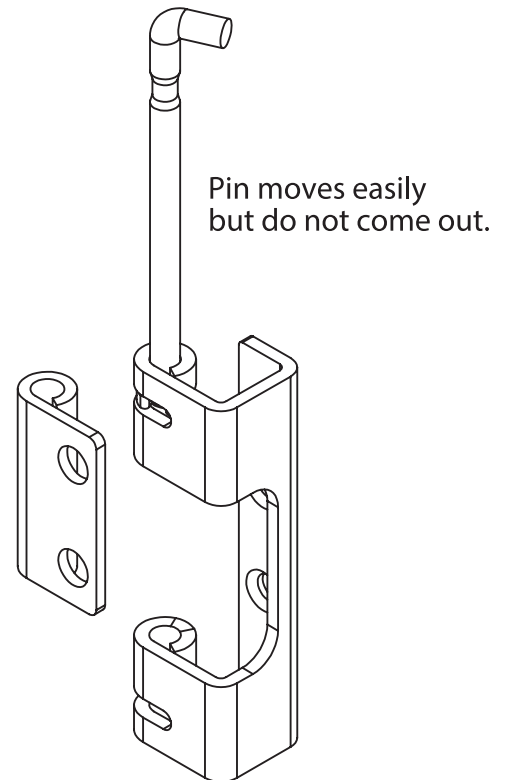

LH/RH

Concealed Hinges

**Material**

- Housing** : Steel, zinc plated
- Door Part** : Steel, zinc plated
- Pin** : Steel, zinc plated

3118 - 120° Hinge

Item Number	3118-330
-------------	----------

Leaf Hinges

**Material**

- Housing** : Steel, zinc plated
- Door Part** : Steel, zinc plated
- Pin** : Steel, zinc plated

**3119 - 120° Hinge**

Item Number	3119-330
-------------	----------

RoHS

LH/RH

Concealed Hinges

**Material**

- Housing** : Steel, zinc plated
- Door Part** : Steel, zinc plated
- Pin** : Steel, zinc plated

**3126 - 120° Hinge**

Item Number	3126-330
-------------	----------

RoHS

LH/RH

Pin moves easily  
but do not come out.