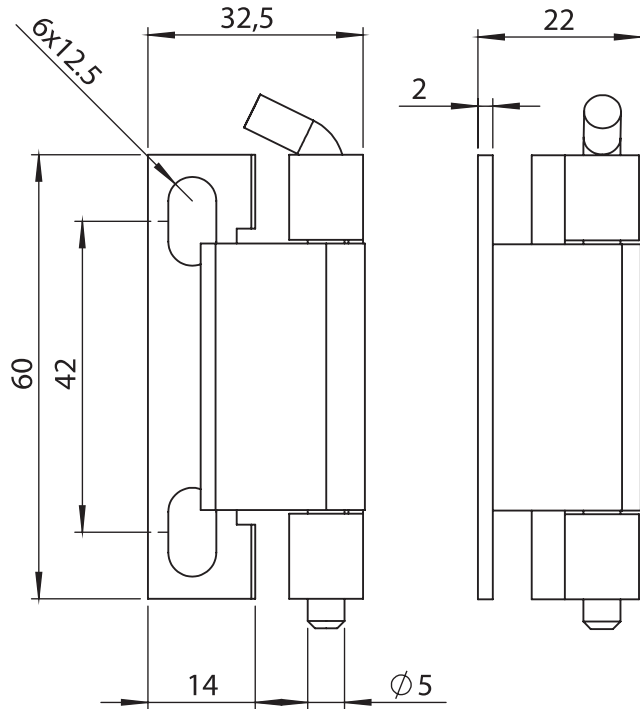

### Material

- Housing** : Zinc die, zinc plated
- Welding Part** : Steel, copper plated
- Pin** : Steel, zinc plated

### 3097 -100° Consealed Hinge

Item Number	3097 - 350
-------------	------------

LH/RH

**Material**

- Housing** : Steel, zinc plated
- Welding Part** : Steel
- Pin** : Steel, zinc plated

\*Screws are not included