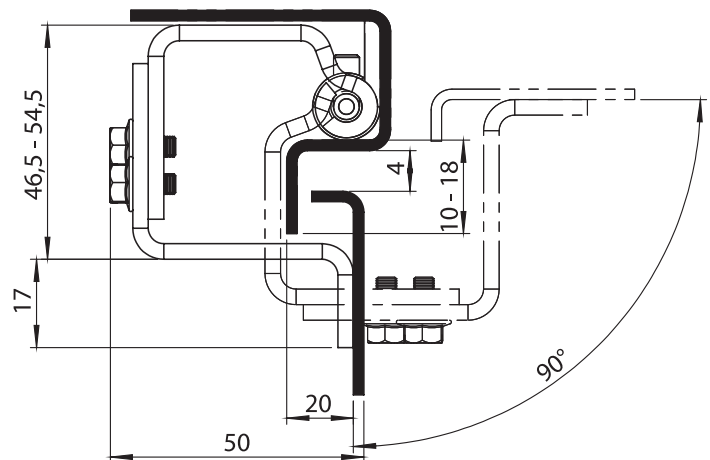

LH/RH

Concealed Hinges

**Material**

- Housing** : Steel, zinc plated
- Welding Part** : Steel
- Pin** : Steel, zinc plated
- Pin holder's spring** : Spring steel

\*Screws are not included

**3094 - 120° Hinge**

Item Number	3094 - 330
-------------	------------

Concealed Hinges

**Material**

- Housing** : Steel, zinc plated
- Welding Part** : Steel
- Pin** : Steel, zinc plated

\*Screws are not included

**3055 - 90° Hinge**