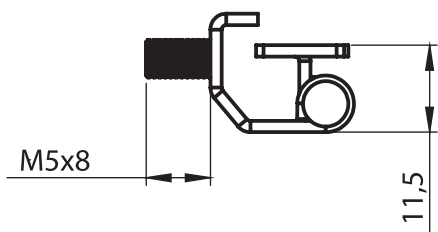

\*Screws are not included

3043 - 120° Hinge

Item Number	3043 - 330
-------------	------------

LH/RH

**Material**

- Hinge Housing** : Steel, zinc plated
- Door Part** : Steel
- Pin** : Steel, zinc plated

\*Screws are not included

**3051 - 120° Hinge**

Item Number	3051 - 330
-------------	------------

LH/RH

3062 - 110° Hinge

Item Number	3062 - 330
-------------	------------

Consealed Hinges

**Material**

- Hinge Parts : Steel,zinc plated
- Pin : Steel,zinc plated