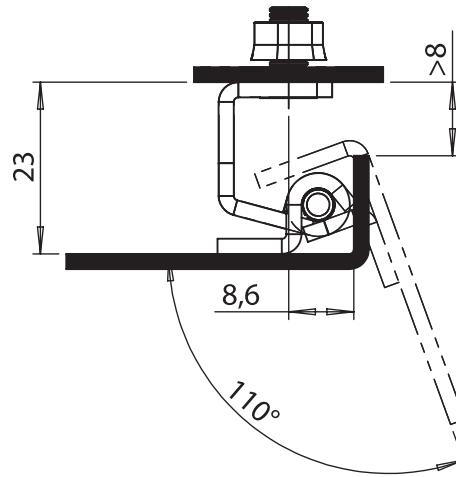

\*Screws are not included

3043 - 120° Hinge

Item Number	3043 - 330
-------------	------------

LH/RH

**Material**

- Hinge Housing** : Steel, zinc plated
- Door Part** : Steel
- Pin** : Steel, zinc plated

\*Screws are not included

**3051 - 120° Hinge**

Item Number	3051 - 330
-------------	------------

LH/RH

3062 - 110° Hinge

Item Number	3062 - 330
-------------	------------

Consealed Hinges

**Material**

- Hinge Parts : Steel,zinc plated
- Pin : Steel,zinc plated

LH/RH 

**Material**

- Housing** : Steel, zinc plated
- Welding Part** : Steel
- Pin** : Steel, zinc plated

**3061 - 110° Hinge**

Item Number	3061 - 330

LH/RH

Consealed Hinges

**Material**

- Housing** : Zinc die, raw
- Welding Part** : Steel, copper plated
- Pin** : Steel, zinc plated

3064 - 110° Hinge

Item Number	3064 - 350
-------------	------------

**Materi**

- Housing** : Aluminium or zinc die
- Welding Part** : Steel, copper plated
- Pin** : Steel, zinc plated