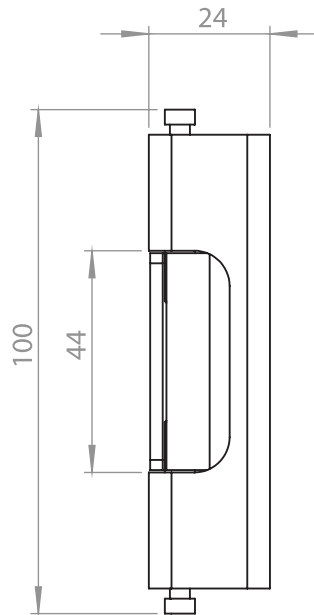

- Housing** : Zinc die, raw
- Welding Part** : Steel, copper plated
- Pin** : Steel, zinc plated

3064 - 110° Hinge

Item Number	3064 - 350
-------------	------------

**Materi**

- Housing** : Aluminium or zinc die
- Welding Part** : Steel, copper plated
- Pin** : Steel, zinc plated

**Material**

- Housing** : Steel, zinc plated
- Door Part** : Steel, zinc plated
- Pin** : Steel, zinc plated

**3119 - 120° Hinge**

Item Number	3119-330
-------------	----------

RoHS

LH/RH

Concealed Hinges

**Material**

- Housing** : Steel, zinc plated
- Door Part** : Steel, zinc plated
- Pin** : Steel, zinc plated

**3126 - 120° Hinge**

Item Number	3126-330
-------------	----------

RoHS

LH/RH

Pin moves easily  
but do not come out.