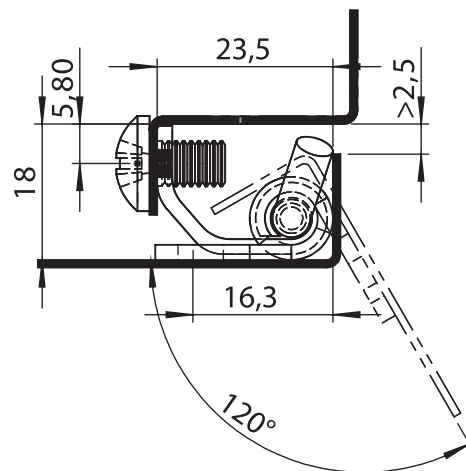

\*Screws are not included

3043 - 120° Hinge

Item Number	3043 - 330
-------------	------------

LH/RH

**Material**

- Hinge Housing** : Steel, zinc plated
- Door Part** : Steel
- Pin** : Steel, zinc plated

\*Screws are not included

**3051 - 120° Hinge**

Item Number	3051 - 330
-------------	------------

LH/RH

3062 - 110° Hinge

Item Number	3062 - 330
-------------	------------

Consealed Hinges

**Material**

- Hinge Parts : Steel,zinc plated
- Pin : Steel,zinc plated

LH/RH 

**Material**

- Housing** : Steel, zinc plated
- Welding Part** : Steel
- Pin** : Steel, zinc plated

**3061 - 110° Hinge**

Item Number	3061 - 330

LH/RH

Consealed Hinges

**Material**

- Housing** : Zinc die, raw
- Welding Part** : Steel, copper plated
- Pin** : Steel, zinc plated

3064 - 110° Hinge

Item Number	3064 - 350
-------------	------------

**Materi**

- Housing** : Aluminium or zinc die
- Welding Part** : Steel, copper plated
- Pin** : Steel, zinc plated