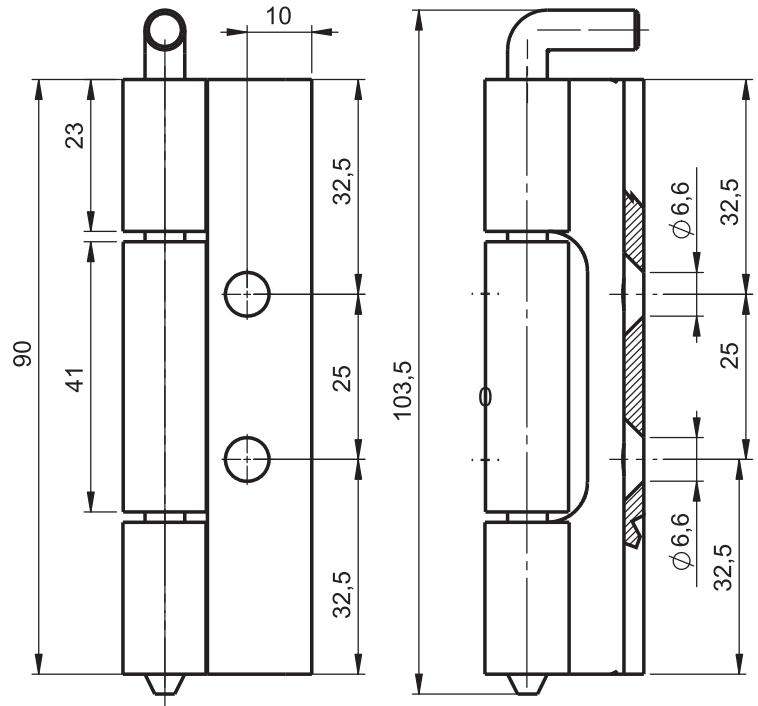

**Material**

- Housing** : Zinc die, raw
- Welding Part** : Steel, copper plated
- Pin** : Steel, copper plated

\*This hinge can be used for locking 1370 and 1380 quarter turns.

**3095 - 100° Hinge**

Item Number	3095 - 350

LH/RH

Consealed Hinges

**Material**

- Housing** : Steel, zinc plated
- Welding Part** : Steel
- Pin** : Steel, zinc plated

\*Screws are not included

**3077 - 120° Hinge**

Item Number	3077 - 330
-------------	------------

**Material**

- Housing** : Steel, zinc plated
- Welding Part** : Steel
- Pin** : Steel, zinc plated

\*Screws are not included

**3026 - 120° Hinge**

	Raw Steel	Chrome Plated
Item Number	3026 - 300	3026 - 330