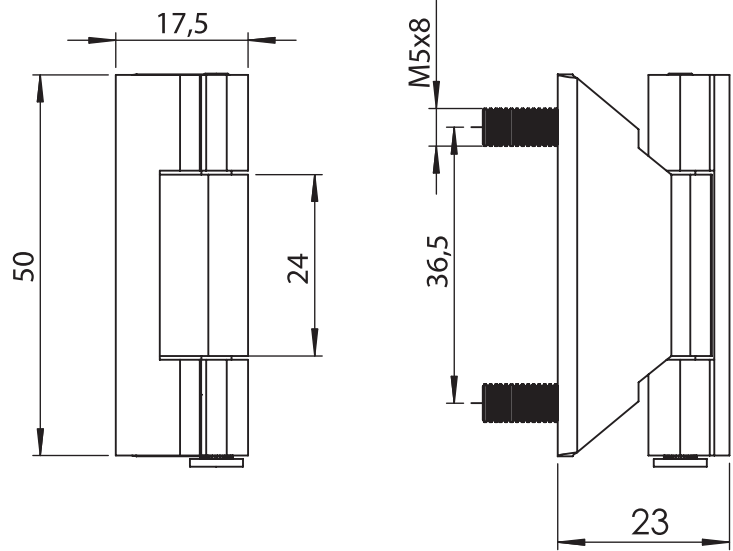

\*Screws are not included

3043 - 120° Hinge

Item Number	3043 - 330
-------------	------------

LH/RH

**Material**

- Hinge Housing** : Steel, zinc plated
- Door Part** : Steel
- Pin** : Steel, zinc plated

\*Screws are not included

**3051 - 120° Hinge**

Item Number	3051 - 330
-------------	------------

LH/RH

3062 - 110° Hinge

Item Number	3062 - 330
-------------	------------

Consealed Hinges

**Material**

- Hinge Parts : Steel,zinc plated
- Pin : Steel,zinc plated

LH/RH 

**Material**

- Housing** : Steel, zinc plated
- Welding Part** : Steel
- Pin** : Steel, zinc plated

**3061 - 110° Hinge**

Item Number	3061 - 330

LH/RH

Consealed Hinges

**Material**

- Housing** : Zinc die, raw
- Welding Part** : Steel, copper plated
- Pin** : Steel, zinc plated

3064 - 110° Hinge

Item Number	3064 - 350
-------------	------------

**Materi**

- Housing** : Aluminium or zinc die
- Welding Part** : Steel, copper plated
- Pin** : Steel, zinc plated