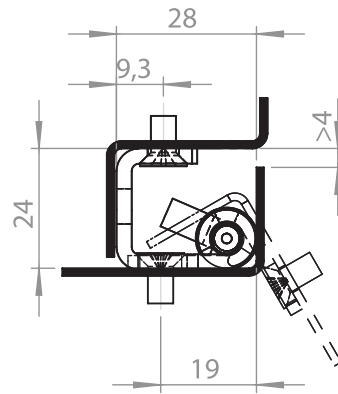

**Material**

- Housing** : Steel, zinc plated
- Door Part** : Steel, zinc plated
- Pin** : Steel, zinc plated

**3119 - 120° Hinge**

Item Number	3119-330
-------------	----------

RoHS

LH/RH

Concealed Hinges

**Material**

- Housing** : Steel, zinc plated
- Door Part** : Steel, zinc plated
- Pin** : Steel, zinc plated

**3126 - 120° Hinge**

Item Number	3126-330
-------------	----------

RoHS

LH/RH

Pin moves easily  
but do not come out.