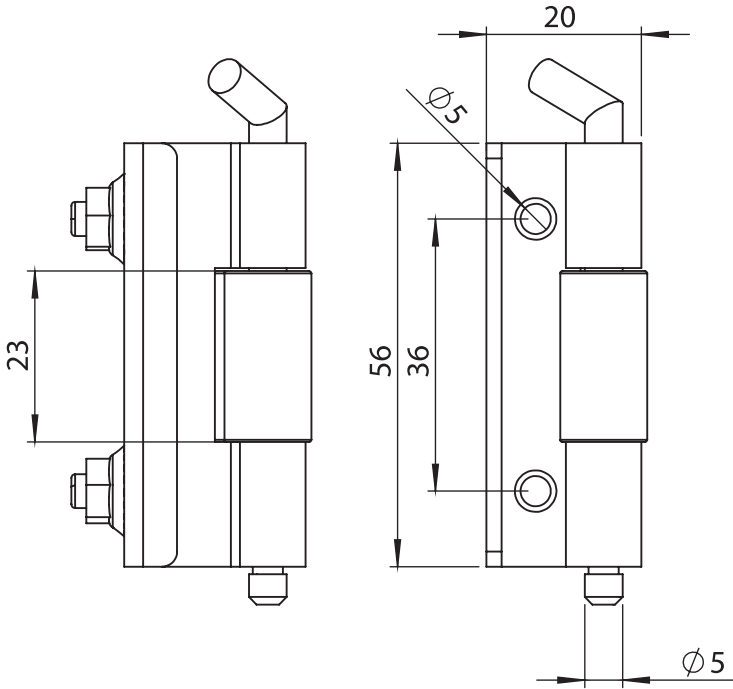

- Housing** : Zinc die, raw
- Welding Part** : Steel, copper plated
- Pin** : Steel, zinc plated

3064 - 110° Hinge

Item Number	3064 - 350
-------------	------------

**Materi**

- Housing** : Aluminium or zinc die
- Welding Part** : Steel, copper plated
- Pin** : Steel, zinc plated

3048 - 110° Hinge

Housing	Aluminium	Zinc Die
Item Number	3048 - 350	3048 - 330

Consealed Hinges

**Material**

- Housing** : Steel, zinc plated
- Welding Part** : Steel
- Pin** : Steel, zinc plated

**Cut out on the door**

**3047 135° Hinge**

Item Number	3047 - 330
-------------	------------

LH/RH

**Material**

- Housing** : Steel, zinc plated
- Welding Part** : Aliminium or steel, copper plated
- Pin** : Steel, zinc plated

3249 - 110° Hinge

	With M5 Holes	With Screws
Middle Part	3249 - 350	3249 - 351
Steel copper plated	3249 - 340	3249 - 341

3249 - 110° Hinge

	With M5 Holes	With Screws
Middle Part	3049 - 350	3049 - 351
Steel copper plated	3049 - 340	3049 - 341