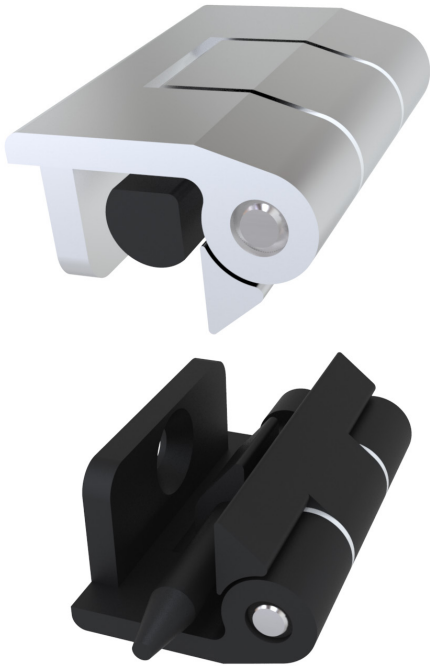

LH/RH 

**Material**

- Housing** : Steel, zinc plated
- Welding Part** : Steel
- Pin** : Steel, zinc plated

**3061 - 110° Hinge**

Item Number	3061 - 330

LH/RH

Consealed Hinges

**Material**

- Housing** : Steel, zinc plated or  
Stainless Steel AISI 304
- Pin** : Stainless Steel, AISI 303

3124 - 120° Hinge

	Steel, Zinc Plated	Stainless Steel
Item Number	3124-330	3124-500

RoHS

LH/RH

120° - Hinge

H	Steel, Zinc Coated	Stainless Steel
17	3127 - 330	3127 - 500
20	3128 - 330	3128 - 500
23.4	3129 - 330	3129 - 500

Concealed Hinges

**Material**

- Housing** : Steel, zinc plated or Stainless Steel AISI 304  
**Pin** : Steel, zinc plated or Stainless steel, AISI 303

RoHS

LH/RH

Concealed Hinges

**Material**

- Housing** : Steel, zinc plated
- Housing** : Zamak, black coated or chrome plated
- Pin** : Steel, zinc plated

**180° - Hinge**

H	Zinc Die, Black Coated	Zinc Die, Chrome Plated
Item Number	3082-210	3082-220