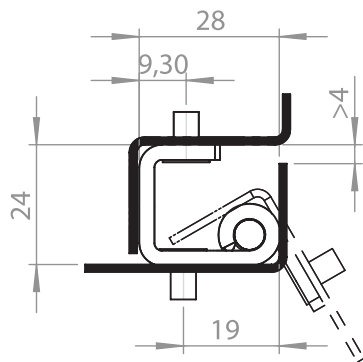

**3051 - 120° Hinge**

Item Number	3051 - 330
-------------	------------

LH/RH

3062 - 110° Hinge

Item Number	3062 - 330
-------------	------------

Consealed Hinges

**Material**

- Hinge Parts : Steel,zinc plated
- Pin : Steel,zinc plated

- Housing** : Zinc die, raw
- Welding Part** : Steel, copper plated
- Pin** : Steel, zinc plated

3064 - 110° Hinge

Item Number	3064 - 350
-------------	------------

**Materi**

- Housing** : Aluminium or zinc die
- Welding Part** : Steel, copper plated
- Pin** : Steel, zinc plated

- Housing** : Steel, zinc plated
- Door Part** : Steel, zinc plated
- Pin** : Steel, zinc plated

**3126 - 120° Hinge**

Item Number	3126-330
-------------	----------

RoHS

LH/RH

Pin moves easily  
but do not come out.