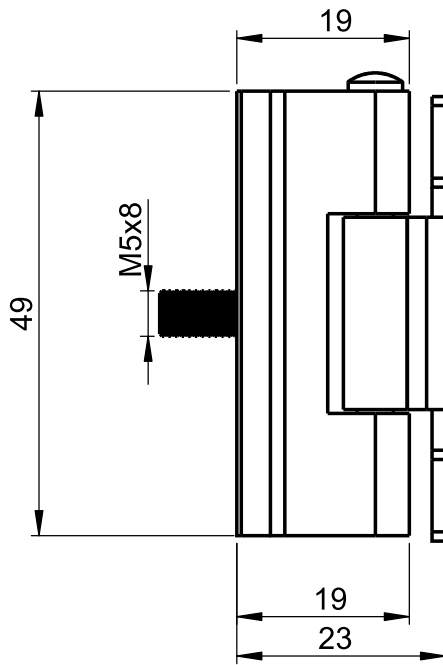

\*Screws are not included

3043 - 120° Hinge

Item Number	3043 - 330
-------------	------------

LH/RH

**Material**

- Hinge Housing** : Steel, zinc plated
- Door Part** : Steel
- Pin** : Steel, zinc plated

\*Screws are not included

**3051 - 120° Hinge**

Item Number	3051 - 330
-------------	------------

LH/RH

3062 - 110° Hinge

Item Number	3062 - 330
-------------	------------

Consealed Hinges

**Material**

- Hinge Parts : Steel,zinc plated
- Pin : Steel,zinc plated

LH/RH 

**Material**

- Housing** : Steel, zinc plated
- Welding Part** : Steel
- Pin** : Steel, zinc plated

**3061 - 110° Hinge**

Item Number	3061 - 330

LH/RH

Consealed Hinges

**Material**

- Housing** : Zinc die, raw
- Welding Part** : Steel, copper plated
- Pin** : Steel, zinc plated

3064 - 110° Hinge

Item Number	3064 - 350
-------------	------------

**Materi**

- Housing** : Aluminium or zinc die
- Welding Part** : Steel, copper plated
- Pin** : Steel, zinc plated