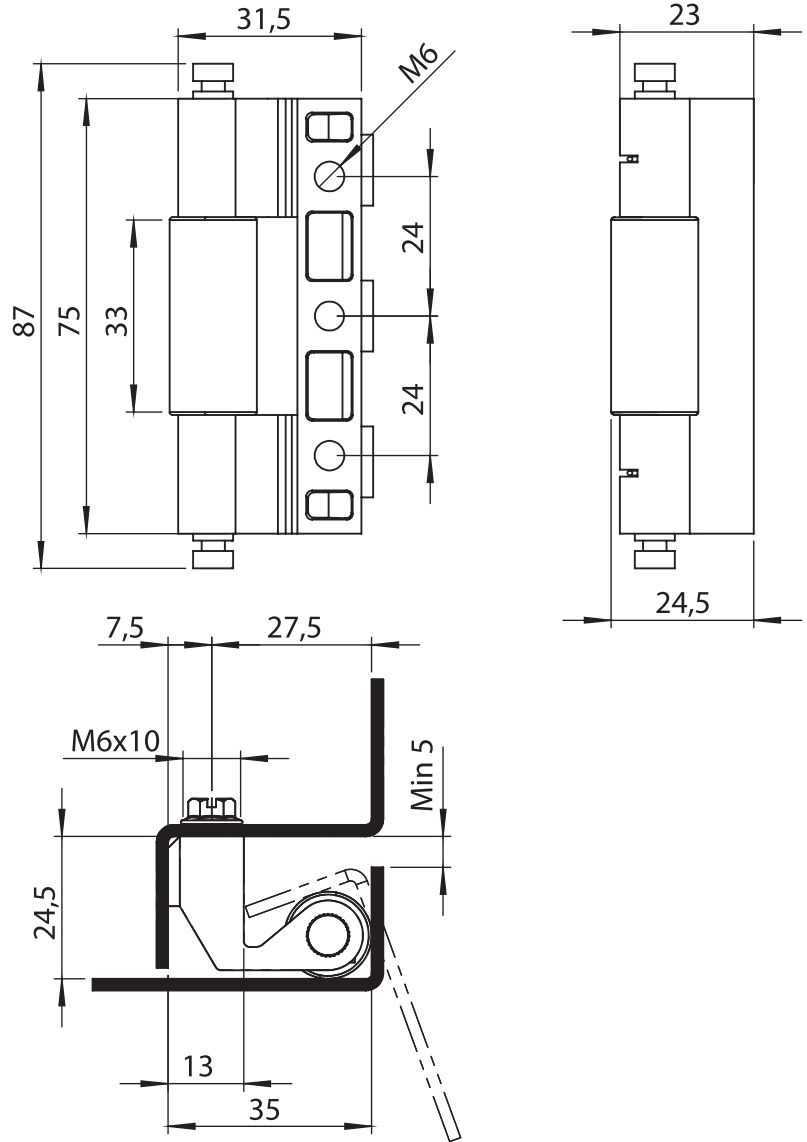

Consealed Hinges