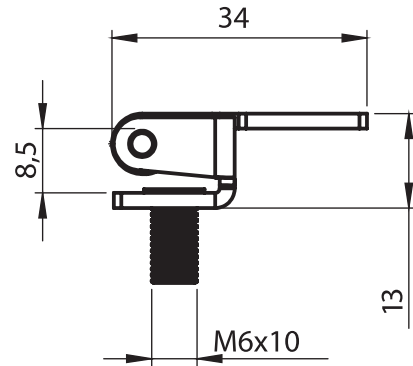

Consealed Hinges

**Material**

**Hinge Parts** : Steel, zinc plated  
**Pin** : Steel, zinc plated

**3063 - 90° Hinge**

Item Number	3063 - 330

Consealed Hinges

**Material**

- Hinge Housing** : Steel, zinc plated
- Door Part** : Steel
- Pin** : Steel, zinc plated

\*Screws are not included

3043 - 120° Hinge

Item Number	3043 - 330
-------------	------------

LH/RH

**Material**

- Hinge Housing** : Steel, zinc plated
- Door Part** : Steel
- Pin** : Steel, zinc plated

\*Screws are not included