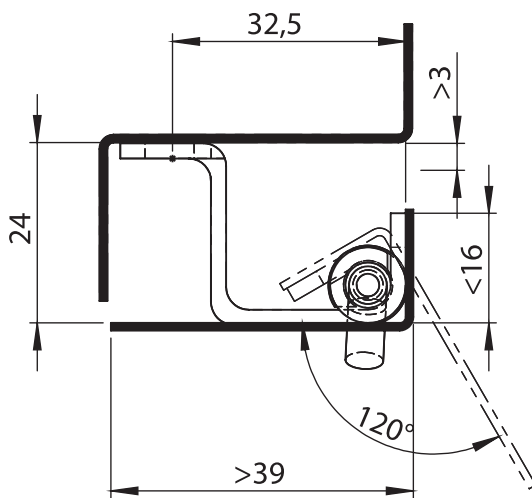

Consealed Hinges

Material

- **Housing** : Steel, zinc plated
- **Welding Part** : Steel
- **Pin** : Steel, zinc plated

*Screws are not included

3044 - 120° Hinge

Item Number	3044 - 330