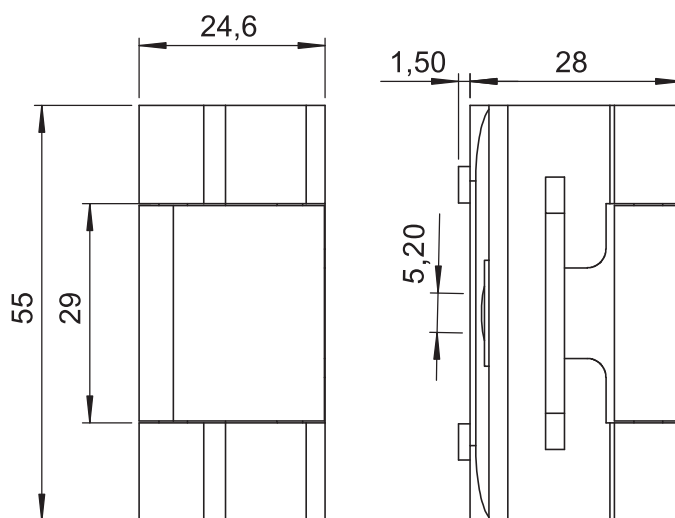

*This hinge can be used for locking 1370 and 1380 quarter turns.

3095 - 100° Hinge

Item Number	3095 - 350

LH/RH