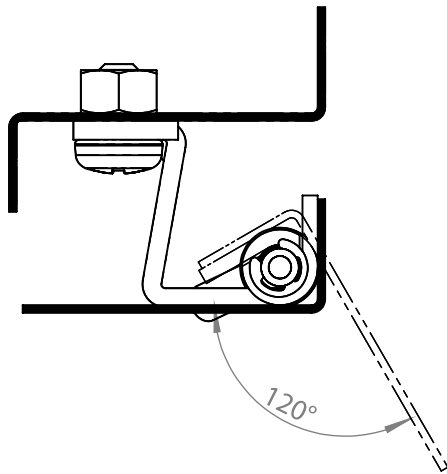

LH/RH

Concealed Hinges

**Material**

- Housing** : Steel, zinc plated
- Door Part** : Steel, zinc plated
- Pin** : Steel, zinc plated

3118 - 120° Hinge

Item Number	3118-330
-------------	----------

Leaf Hinges