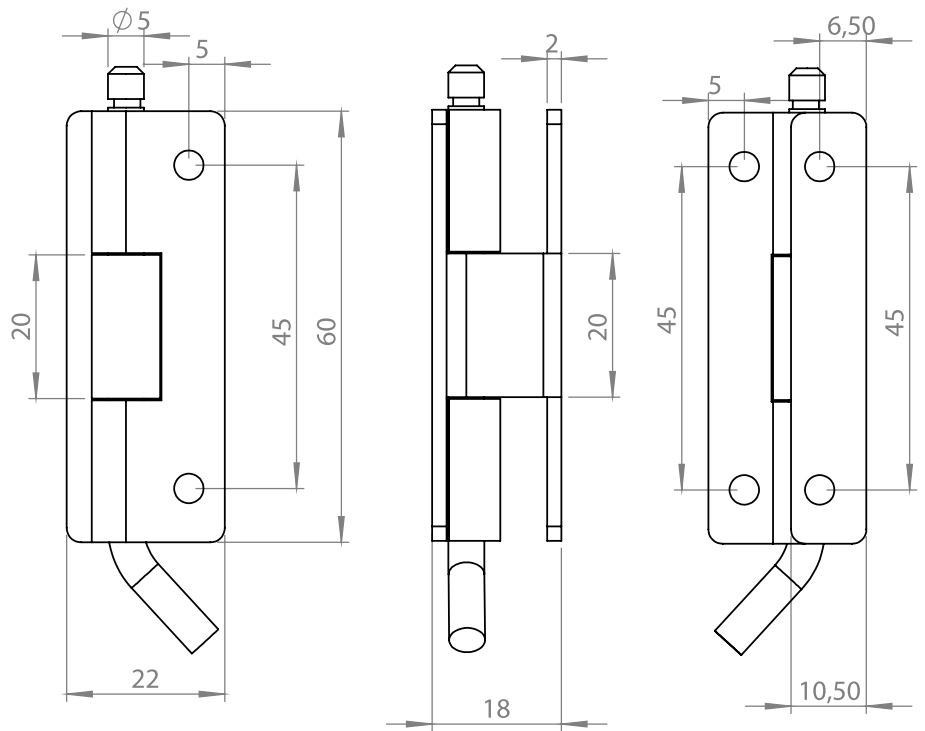

- Housing** : Steel, zinc plated
- Door Part** : Steel, zinc plated
- Pin** : Steel, zinc plated

**3126 - 120° Hinge**

Item Number	3126-330
-------------	----------

RoHS

LH/RH

Pin moves easily  
but do not come out.

Concealed Hinges

**Material**

- Housing** : Steel, zinc plated
- Door Part** : Steel, zinc plated
- Pin** : Steel, zinc plated

**3226 - 120° Hinge**

Item Number	3226-330
-------------	----------

RoHS

LH/RH

Concealed Hinges

**Material**

- Housing** : Steel, zinc plated
- Door Part** : Steel, zinc plated
- Pin** : Steel, zinc plated

**3905 - 90° Hinge**

Item Number	3905-330

RoHS

LH/RH

Concealed Hinges

**Material**