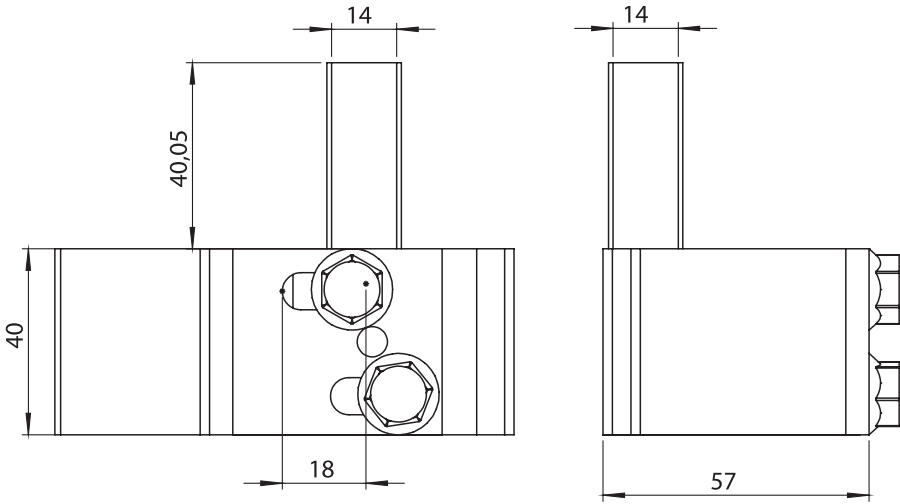

Consealed Hinges

Material

- **Housing** : Steel, zinc plated
- **Welding Part** : Steel
- **Pin** : Steel, zinc plated

*Screws are not included

3073 - 90° Hinge

Item Number	3073 - 330

LH/RH