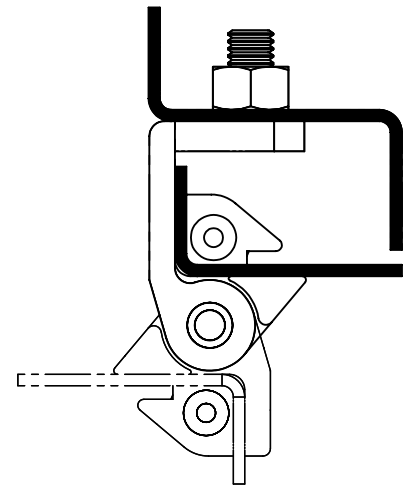

RoHS

LH/RH

Concealed Hinges

**Material**

- Housing** : Steel, zinc plated
- Housing** : Zamak, black coated or chrome plated
- Pin** : Steel, zinc plated

**180° - Hinge**

H	Zinc Die, Black Coated	Zinc Die, Chrome Plated
Item Number	3082-210	3082-220