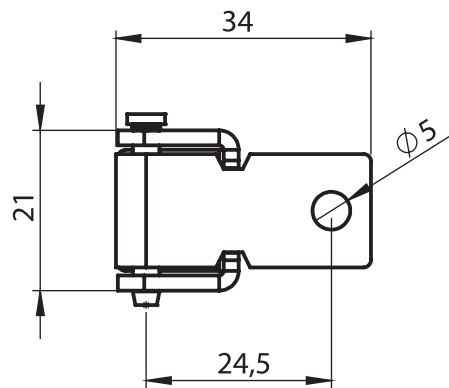

Consealed Hinges

**Material**

**Hinge Parts** : Steel, zinc plated  
**Pin** : Steel, zinc plated

**3063 - 90° Hinge**

Item Number	3063 - 330

Consealed Hinges

**Material**

- Hinge Housing** : Steel, zinc plated
- Door Part** : Steel
- Pin** : Steel, zinc plated

\*Screws are not included

3043 - 120° Hinge

Item Number	3043 - 330
-------------	------------

LH/RH

**Material**

- Hinge Housing** : Steel, zinc plated
- Door Part** : Steel
- Pin** : Steel, zinc plated

\*Screws are not included