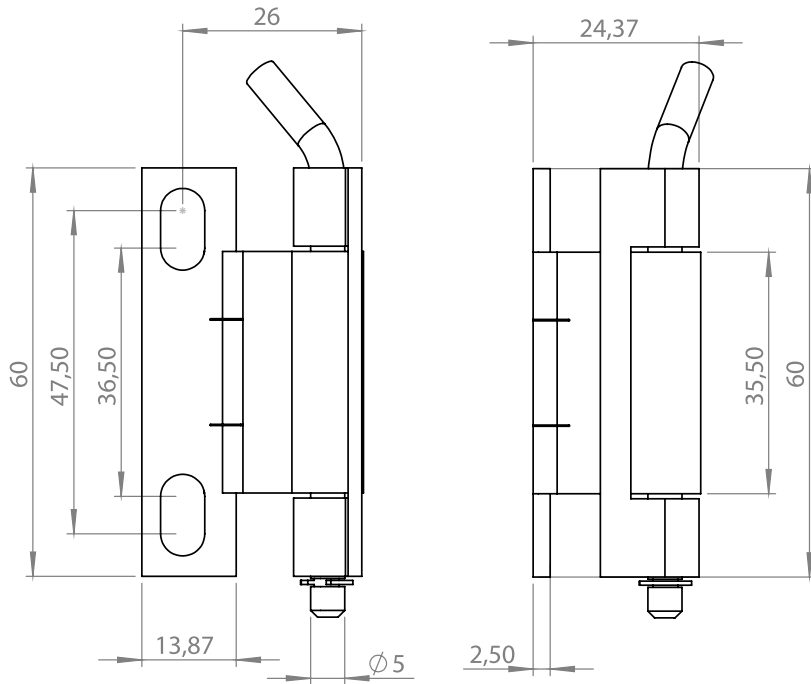

LH/RH

Concealed Hinges

**Material**

- Housing** : Steel, zinc plated
- Door Part** : Steel, zinc plated
- Pin** : Steel, zinc plated

3118 - 120° Hinge

Item Number	3118-330
-------------	----------

Leaf Hinges