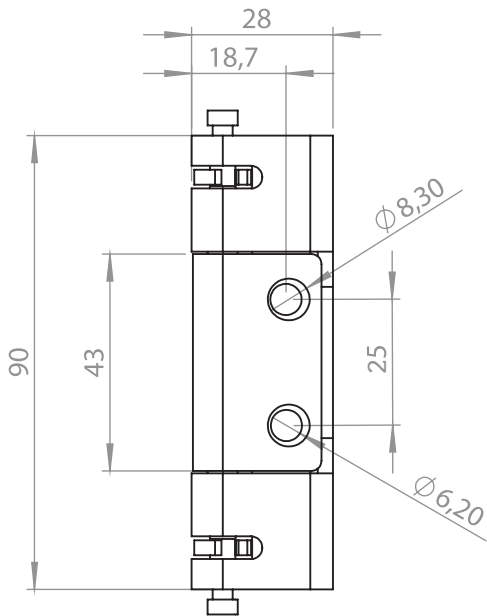

**3051 - 120° Hinge**

Item Number	3051 - 330
-------------	------------

LH/RH

3062 - 110° Hinge

Item Number	3062 - 330
-------------	------------

Consealed Hinges

**Material**

- Hinge Parts : Steel,zinc plated
- Pin : Steel,zinc plated

- Housing** : Steel, zinc plated
- Door Part** : Steel, zinc plated
- Pin** : Steel, zinc plated

**3126 - 120° Hinge**

Item Number	3126-330
-------------	----------

RoHS

LH/RH

Pin moves easily  
but do not come out.