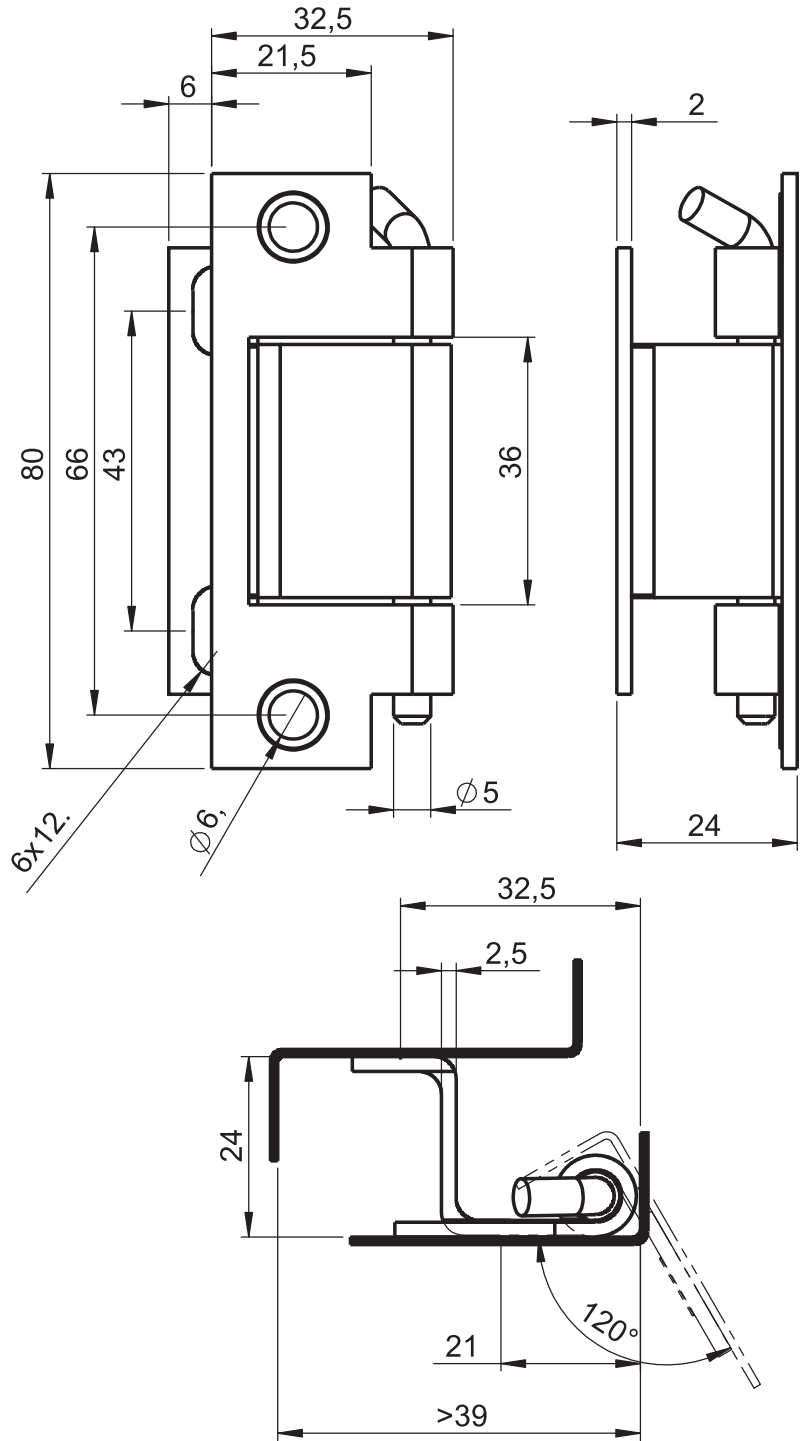

- Housing** : Zinc die, raw
- Welding Part** : Steel, copper plated
- Pin** : Steel, zinc plated

3064 - 110° Hinge

Item Number	3064 - 350
-------------	------------

**Materi**

- Housing** : Aluminium or zinc die
- Welding Part** : Steel, copper plated
- Pin** : Steel, zinc plated

### 3097 -100° Consealed Hinge

Item Number	3097 - 350
-------------	------------

LH/RH

**Material**

- Housing** : Steel, zinc plated
- Welding Part** : Steel
- Pin** : Steel, zinc plated

\*Screws are not included

**3046 - 120° Hinge**

Item Number	3046 - 330

LH/RH

Consealed Hinges

**Material**

- Housing** : Steel, zinc plated
- Welding Part** : Steel
- Pin** : Steel, zinc plated

\*Screws are not included

**3045 - 120° Hinge**

Item Number	3045 - 330
-------------	------------

LH/RH

**Material**

- Housing** : Steel, zinc plated
- Welding Part** : Steel
- Pin** : Steel, zinc plated

\*Screws are not included

**3054 - 120° Hinge**

Item Number	3054 - 330
-------------	------------