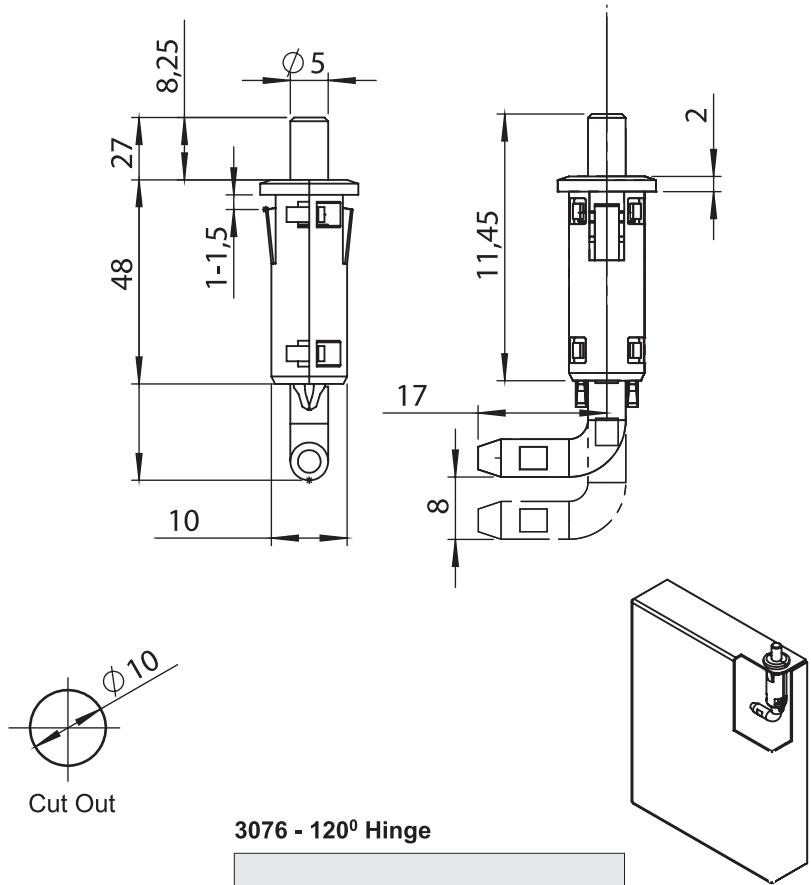

3076 - 120° Hinge

Item Number	3076 - 330