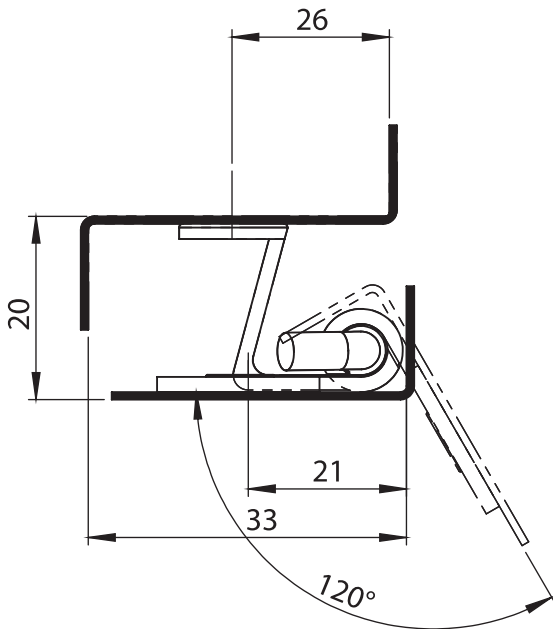

Consealed Hinges

Material

- **Housing** : Steel, zinc plated
- **Welding Part** : Steel
- **Pin** : Steel, zinc plated

*Screws are not included

3045 - 120° Hinge

Item Number	3045 - 330

LH/RH