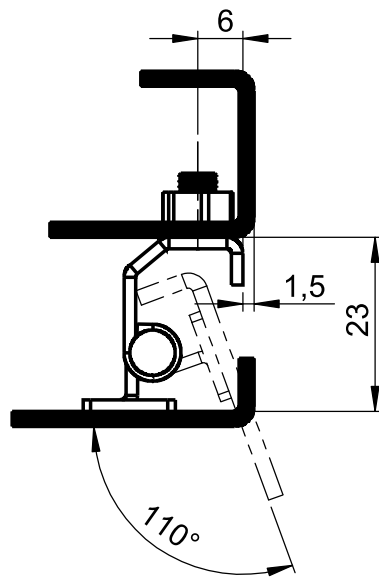

\*Screws are not included

3043 - 120° Hinge

Item Number	3043 - 330
-------------	------------

LH/RH

**Material**

- Hinge Housing** : Steel, zinc plated
- Door Part** : Steel
- Pin** : Steel, zinc plated

\*Screws are not included

**3051 - 120° Hinge**

Item Number	3051 - 330
-------------	------------

LH/RH

3062 - 110° Hinge

Item Number	3062 - 330
-------------	------------

Consealed Hinges

**Material**

- Hinge Parts : Steel,zinc plated
- Pin : Steel,zinc plated

LH/RH 

**Material**

- Housing** : Steel, zinc plated
- Welding Part** : Steel
- Pin** : Steel, zinc plated

**3061 - 110° Hinge**

Item Number	3061 - 330

LH/RH

Consealed Hinges

**Material**

- Housing** : Zinc die, raw
- Welding Part** : Steel, copper plated
- Pin** : Steel, zinc plated

3064 - 110° Hinge

Item Number	3064 - 350
-------------	------------

**Materi**

- Housing** : Aluminium or zinc die
- Welding Part** : Steel, copper plated
- Pin** : Steel, zinc plated