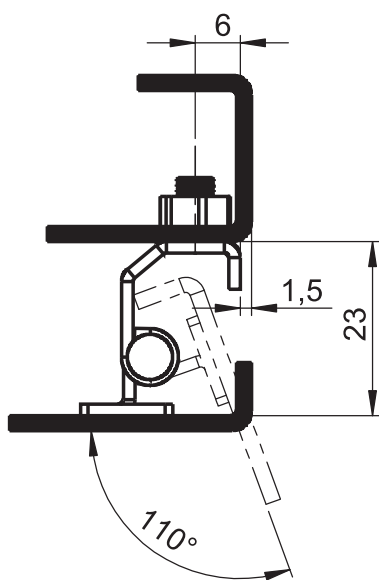

\*Screws are not included

3043 - 120° Hinge

Item Number	3043 - 330
-------------	------------

LH/RH

**Material**

- Hinge Housing** : Steel, zinc plated
- Door Part** : Steel
- Pin** : Steel, zinc plated

\*Screws are not included

**3051 - 120° Hinge**

Item Number	3051 - 330
-------------	------------

LH/RH

3062 - 110° Hinge

Item Number	3062 - 330
-------------	------------

Consealed Hinges

**Material**

- Hinge Parts : Steel,zinc plated
- Pin : Steel,zinc plated

LH/RH 

**Material**

- Housing** : Steel, zinc plated
- Welding Part** : Steel
- Pin** : Steel, zinc plated

**3061 - 110° Hinge**

Item Number	3061 - 330

LH/RH

Consealed Hinges

**Material**

- Housing** : Zinc die, raw
- Welding Part** : Steel, copper plated
- Pin** : Steel, zinc plated

3064 - 110° Hinge

Item Number	3064 - 350
-------------	------------

**Materi**

- Housing** : Aluminium or zinc die
- Welding Part** : Steel, copper plated
- Pin** : Steel, zinc plated