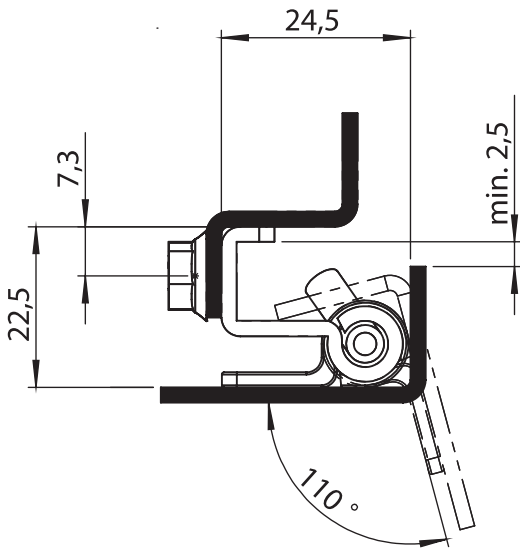

3249 - 110° Hinge

	With M5 Holes	With Screws
Middle Part	3049 - 350	3049 - 351
Steel copper plated	3049 - 340	3049 - 341