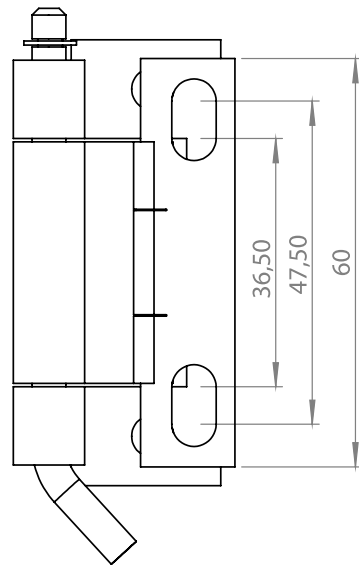

LH/RH

Concealed Hinges

**Material**

- Housing** : Steel, zinc plated
- Door Part** : Steel, zinc plated
- Pin** : Steel, zinc plated

3118 - 120° Hinge

Item Number	3118-330
-------------	----------

Leaf Hinges