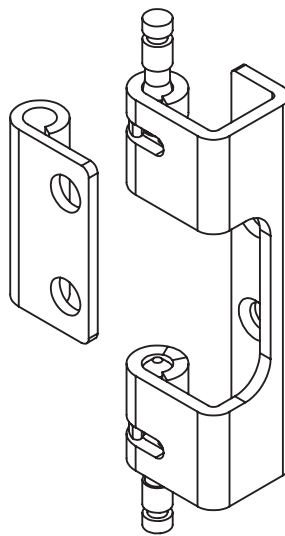

**Material**

- Housing** : Steel, zinc plated
- Door Part** : Steel, zinc plated
- Pin** : Steel, zinc plated

**3119 - 120° Hinge**

Item Number	3119-330
-------------	----------

RoHS

LH/RH

Concealed Hinges

**Material**

- Housing** : Steel, zinc plated
- Door Part** : Steel, zinc plated
- Pin** : Steel, zinc plated

**3126 - 120° Hinge**

Item Number	3126-330
-------------	----------

RoHS

LH/RH

Pin moves easily  
but do not come out.