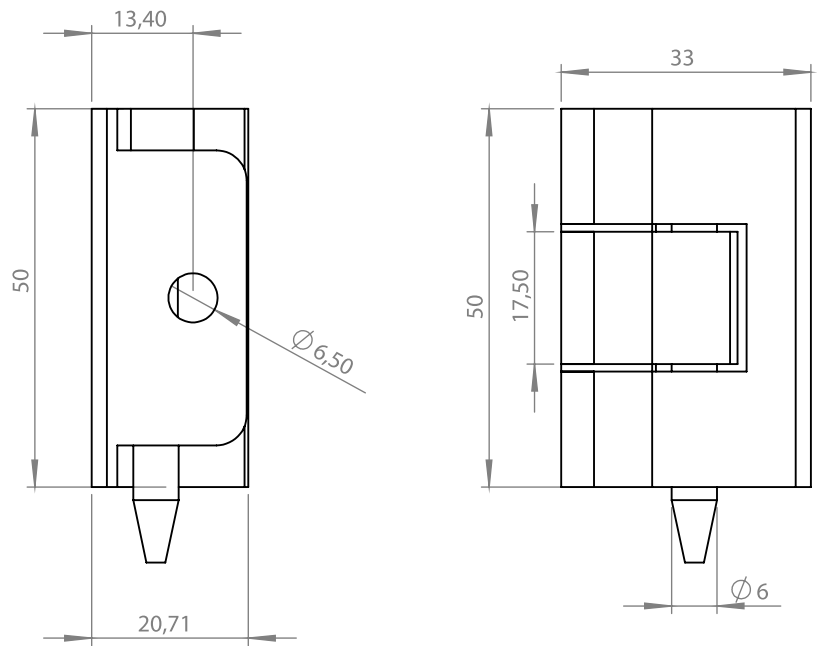

180° - Hinge

H	Zinc Die, Black Coated	Zinc Die, Chrome Plated
Item Number	3082-210	3082-220

RoHS

LH/RH