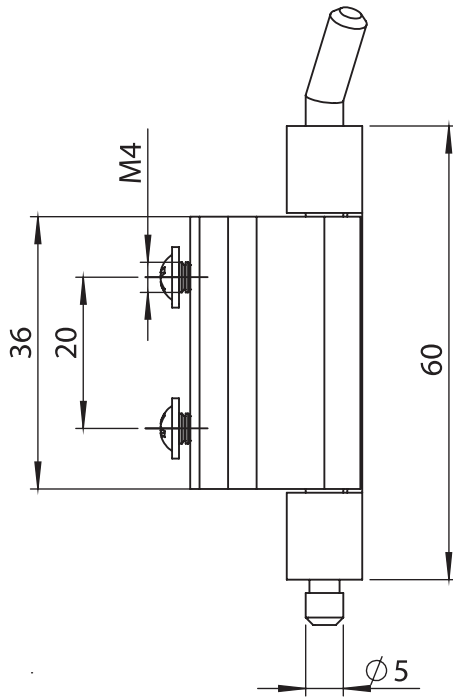

Consealed Hinges

**Material**

**Hinge Parts** : Steel, zinc plated  
**Pin** : Steel, zinc plated

**3063 - 90° Hinge**

Item Number	3063 - 330

Consealed Hinges

**Material**

- Hinge Housing** : Steel, zinc plated
- Door Part** : Steel
- Pin** : Steel, zinc plated

\*Screws are not included

3043 - 120° Hinge

Item Number	3043 - 330
-------------	------------

LH/RH

**Material**

- Hinge Housing** : Steel, zinc plated
- Door Part** : Steel
- Pin** : Steel, zinc plated

\*Screws are not included

**3051 - 120° Hinge**

Item Number	3051 - 330
-------------	------------

LH/RH

3062 - 110° Hinge

Item Number	3062 - 330
-------------	------------

Consealed Hinges

**Material**

- Hinge Parts : Steel,zinc plated
- Pin : Steel,zinc plated

- Housing** : Zinc die, raw
- Welding Part** : Steel, copper plated
- Pin** : Steel, zinc plated

3064 - 110° Hinge

Item Number	3064 - 350
-------------	------------

**Materi**

- Housing** : Aluminium or zinc die
- Welding Part** : Steel, copper plated
- Pin** : Steel, zinc plated