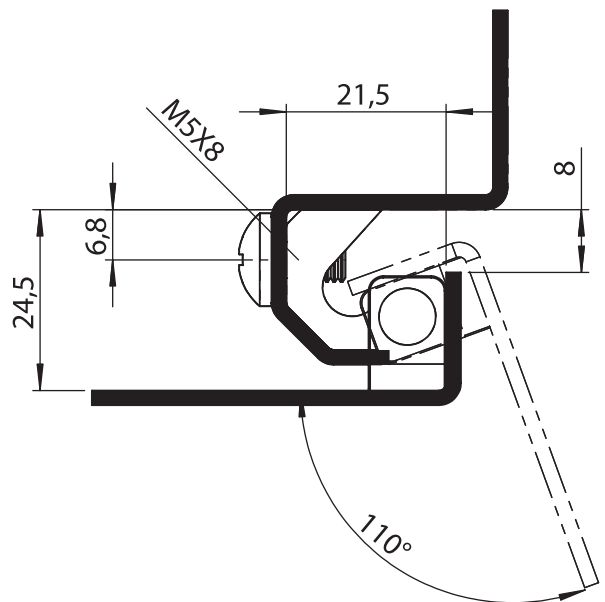

\*Screws are not included

3043 - 120° Hinge

Item Number	3043 - 330
-------------	------------

LH/RH

**Material**

- Hinge Housing** : Steel, zinc plated
- Door Part** : Steel
- Pin** : Steel, zinc plated

\*Screws are not included

LH/RH 

**Material**

- Housing** : Steel, zinc plated
- Welding Part** : Steel
- Pin** : Steel, zinc plated

**3061 - 110° Hinge**

Item Number	3061 - 330

LH/RH

Consealed Hinges

**Material**

- Housing** : Zinc die, raw
- Welding Part** : Steel, copper plated
- Pin** : Steel, zinc plated

3064 - 110° Hinge

Item Number	3064 - 350
-------------	------------

**Materi**

- Housing** : Aluminium or zinc die
- Welding Part** : Steel, copper plated
- Pin** : Steel, zinc plated

3048 - 110° Hinge

Housing	Aluminium	Zinc Die
Item Number	3048 - 350	3048 - 330

Consealed Hinges

**Material**

- Housing** : Steel, zinc plated
- Welding Part** : Steel
- Pin** : Steel, zinc plated

**Cut out on the door**