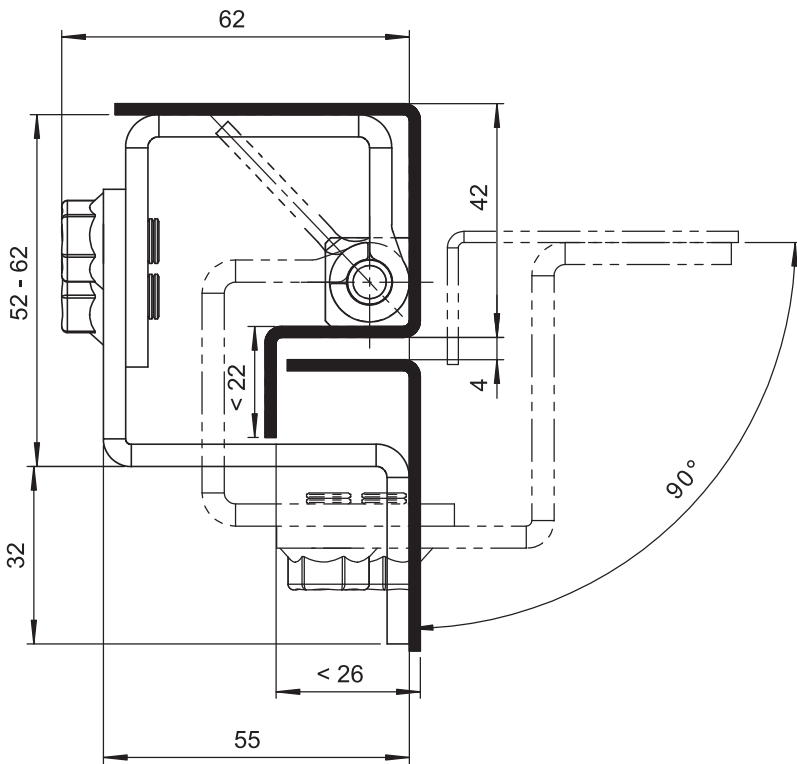

Consealed Hinges

Material

- **Housing** : Steel, zinc plated
- **Welding Part** : Steel
- **Pin** : Steel, zinc plated

*Screws are not included

3073 - 90° Hinge

Item Number	3073 - 330

LH/RH