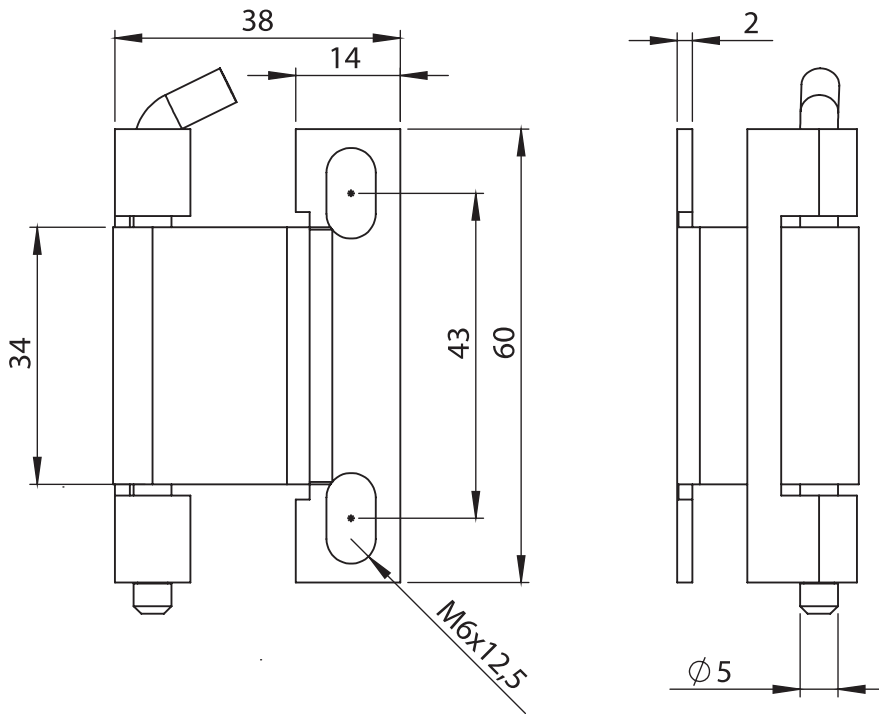

**3046 - 120° Hinge**

Item Number	3046 - 330

LH/RH

Consealed Hinges

**Material**

- Housing** : Steel, zinc plated
- Welding Part** : Steel
- Pin** : Steel, zinc plated

\*Screws are not included

**3045 - 120° Hinge**

Item Number	3045 - 330
-------------	------------

LH/RH

**Material**

- Housing** : Steel, zinc plated
- Welding Part** : Steel
- Pin** : Steel, zinc plated

\*Screws are not included

**3054 - 120° Hinge**

Item Number	3054 - 330
-------------	------------

LH/RH

Consealed Hinges

**Material**

- Housing** : Steel, zinc plated
- Welding Part** : Steel
- Pin** : Steel, zinc plated

\*Screws are not included

**3044 - 120° Hinge**

Item Number	3044 - 330
-------------	------------