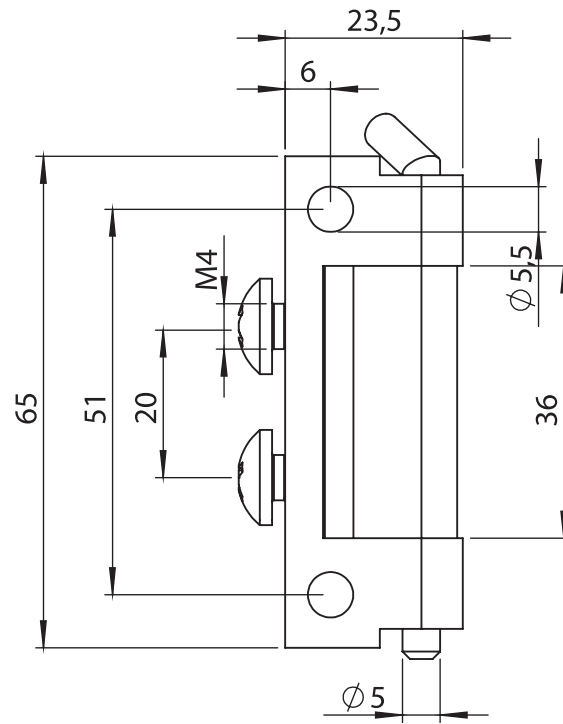

Consealed Hinges

**Material**

**Hinge Parts** : Steel, zinc plated  
**Pin** : Steel, zinc plated

**3063 - 90° Hinge**

Item Number	3063 - 330

Consealed Hinges

**Material**

- Hinge Housing** : Steel, zinc plated
- Door Part** : Steel
- Pin** : Steel, zinc plated

\*Screws are not included

3043 - 120° Hinge

Item Number	3043 - 330
-------------	------------

LH/RH

**Material**

- Hinge Housing** : Steel, zinc plated
- Door Part** : Steel
- Pin** : Steel, zinc plated

\*Screws are not included

**3051 - 120° Hinge**

Item Number	3051 - 330
-------------	------------

LH/RH

3062 - 110° Hinge

Item Number	3062 - 330
-------------	------------

Consealed Hinges

**Material**

- Hinge Parts : Steel,zinc plated
- Pin : Steel,zinc plated