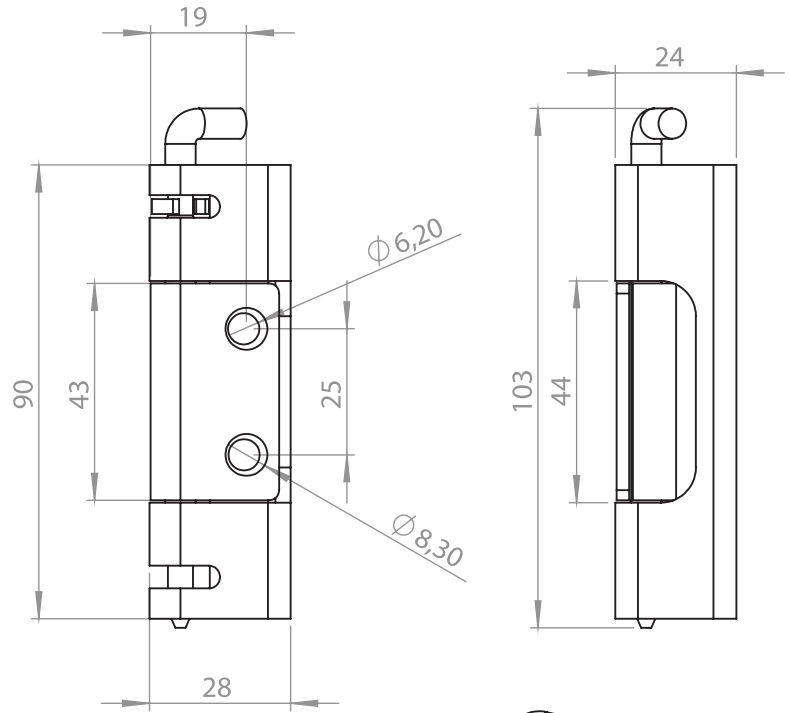

LH/RH

Concealed Hinges

**Material**

- Housing** : Steel, zinc plated
- Door Part** : Steel, zinc plated
- Pin** : Steel, zinc plated

3118 - 120° Hinge

Item Number	3118-330
-------------	----------

Leaf Hinges

**Material**

- Housing** : Steel, zinc plated
- Door Part** : Steel, zinc plated
- Pin** : Steel, zinc plated

**3119 - 120° Hinge**

Item Number	3119-330
-------------	----------

RoHS

LH/RH

Concealed Hinges

**Material**

- Housing** : Steel, zinc plated
- Door Part** : Steel, zinc plated
- Pin** : Steel, zinc plated

**3126 - 120° Hinge**

Item Number	3126-330
-------------	----------

RoHS

LH/RH

Pin moves easily  
but do not come out.