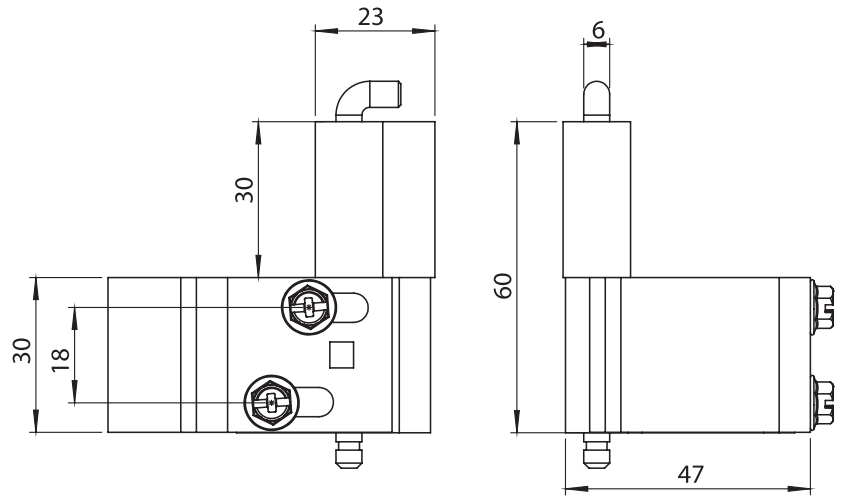

Item Number	3094 - 330
-------------	------------

Concealed Hinges

**Material**

- Housing** : Steel, zinc plated
- Welding Part** : Steel
- Pin** : Steel, zinc plated

\*Screws are not included

**3055 - 90° Hinge**