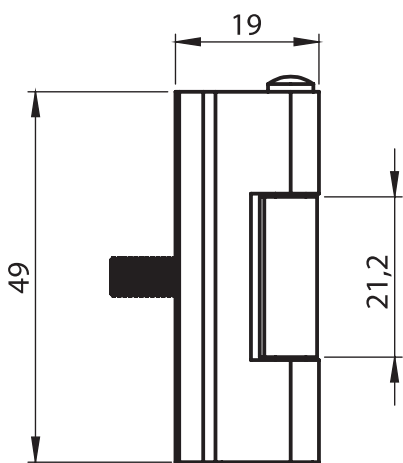

3062 - 110° Hinge

Item Number	3062 - 330