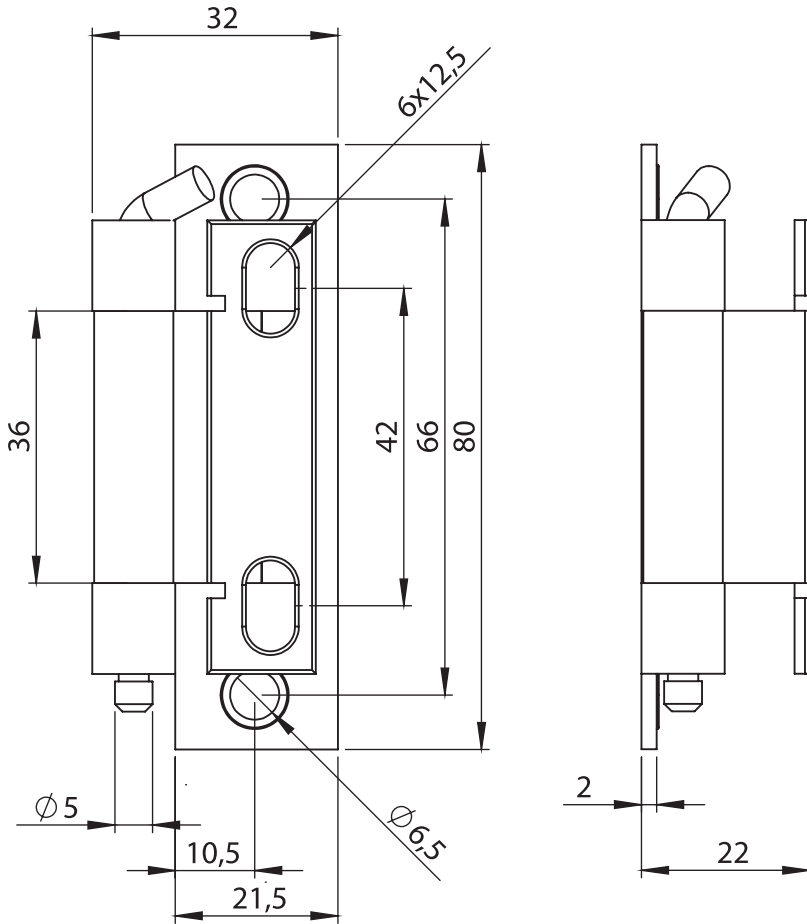

### Material

- Housing** : Zinc die, zinc plated
- Welding Part** : Steel, copper plated
- Pin** : Steel, zinc plated

### 3097 -100° Consealed Hinge

Item Number	3097 - 350
-------------	------------

LH/RH

**Material**

- Housing** : Steel, zinc plated
- Welding Part** : Steel
- Pin** : Steel, zinc plated

\*Screws are not included

**3046 - 120° Hinge**

Item Number	3046 - 330

LH/RH

Consealed Hinges

**Material**

- Housing** : Steel, zinc plated
- Welding Part** : Steel
- Pin** : Steel, zinc plated

\*Screws are not included

**3045 - 120° Hinge**

Item Number	3045 - 330
-------------	------------

LH/RH

**Material**

- Housing** : Steel, zinc plated
- Welding Part** : Steel
- Pin** : Steel, zinc plated

\*Screws are not included

**3054 - 120° Hinge**

Item Number	3054 - 330
-------------	------------