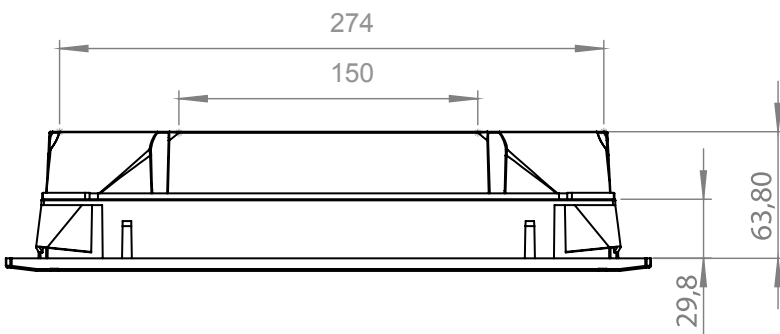

7524 - Air Vent

	Air Vent	Fan Parts
Item Number	7524-001	7524-101