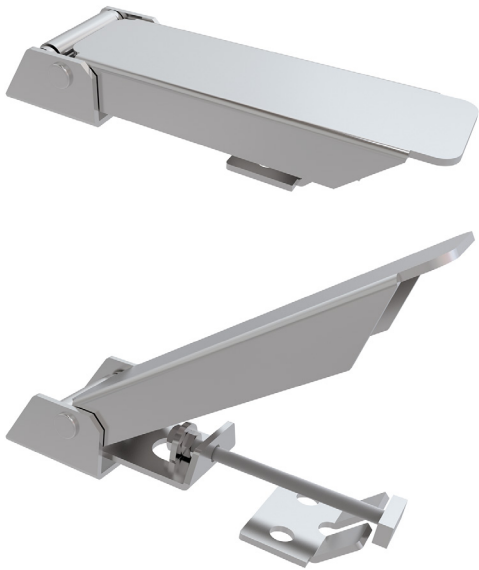

Polyamide (PA6 GFR30), black

7540 - Glass Holder

	Corner Part	Side Part
A = 4	7540 - 101	7540 - 102
A = 5	7540 - 001	7540 - 002

Complete Plastic

RoHS

Material

Steel, zinc plated or Stainless Steel AISI 304

7410 - Toggle Latch