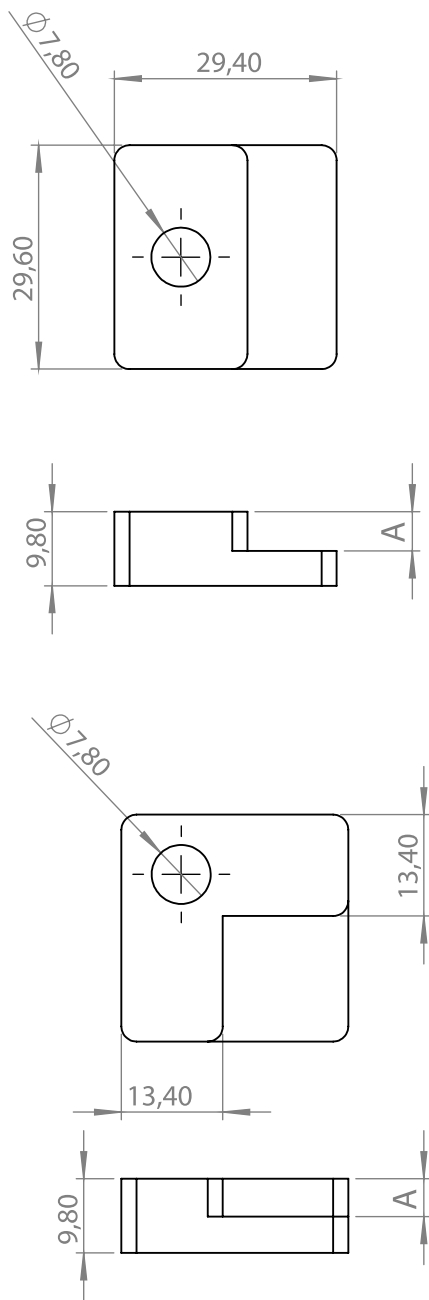

Accessories

Material

Polyamide (PA6 GFR30), black

7540 - Glass Holder

	Corner Part	Side Part
A = 4	7540 - 101	7540 - 102
A = 5	7540 - 001	7540 - 002

Complete Plastic

RoHS