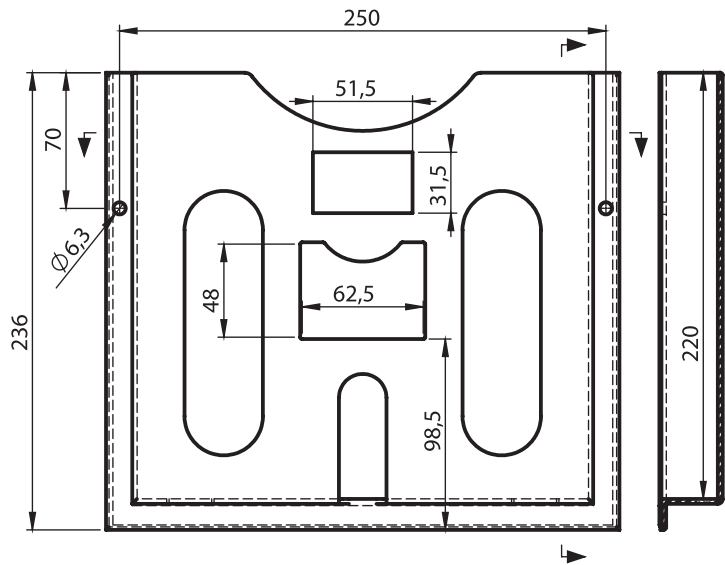

7301 Clip-in Cable Organizer

Material : PA

Cut Out

7302 - Clip-in Cable Organizer

	TS=1,5-mm	TS=2-mm
Item Number	7302 - 002	7302 - 001

7302 Clip in and screwed cable organiser

Material : PA

Cut Out