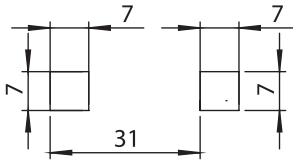

2500
Cable Holder

Material : PA