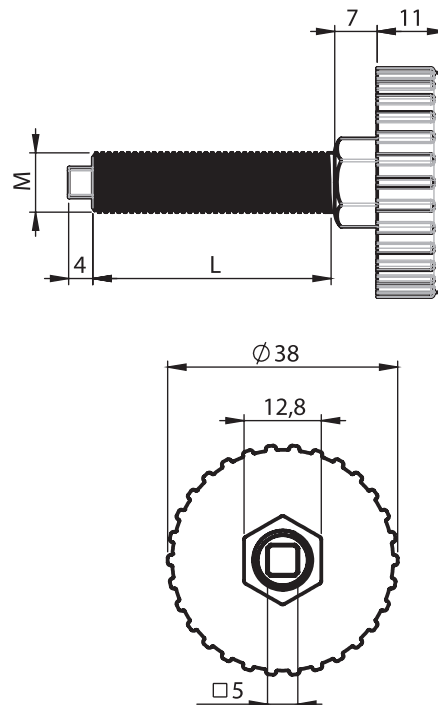

Cut Out

IP 40

Complete PA

RoHS

**7101
Machine Feet**

Material

PP
Screw: Steel, zinc plated

7101 - Machine Feet

	M8, L=25	M8, L=30	M10,L=25
Standard Screw	7101 - 011	7101 - 012	7101 - 021
Socket Head Screw	7101 - 001	7101 - 002	7101 - 003

**7102
Machine Feet**

Material

PP
Screw: Steel, zinc plated

7102 - Machine Feet