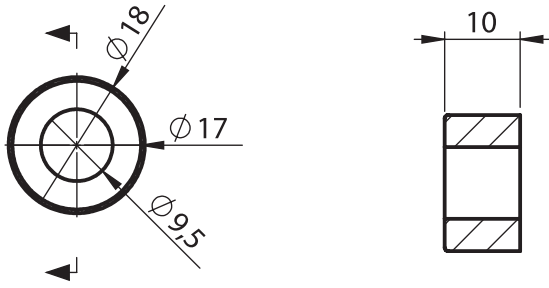

Item Number	7001 - 001