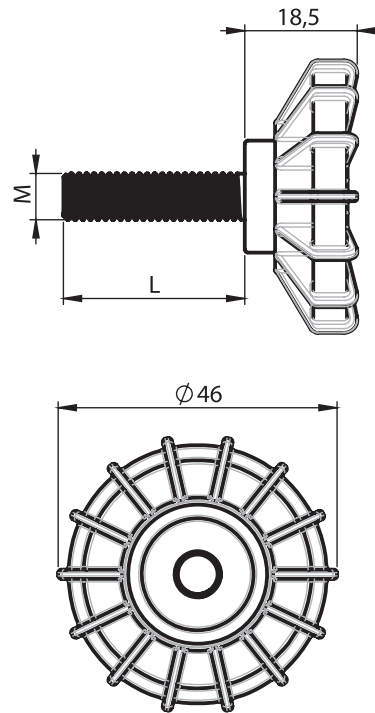

Cut Out

IP 40

Complete PA

RoHS

**7101
Machine Feet**

Material

PP
Screw: Steel, zinc plated

7101 - Machine Feet

	M8, L=25	M8, L=30	M10,L=25
Standard Screw	7101 - 011	7101 - 012	7101 - 021
Socket Head Screw	7101 - 001	7101 - 002	7101 - 003

**7102
Machine Feet**

Material

PP
Screw: Steel, zinc plated

7102 - Machine Feet