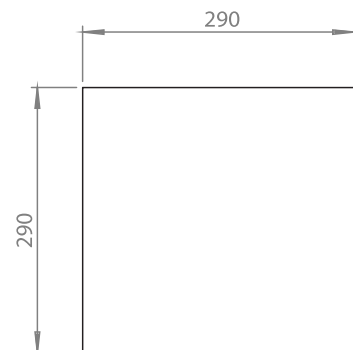

Cut Out

IP 40		Complete Plastic	RoHS