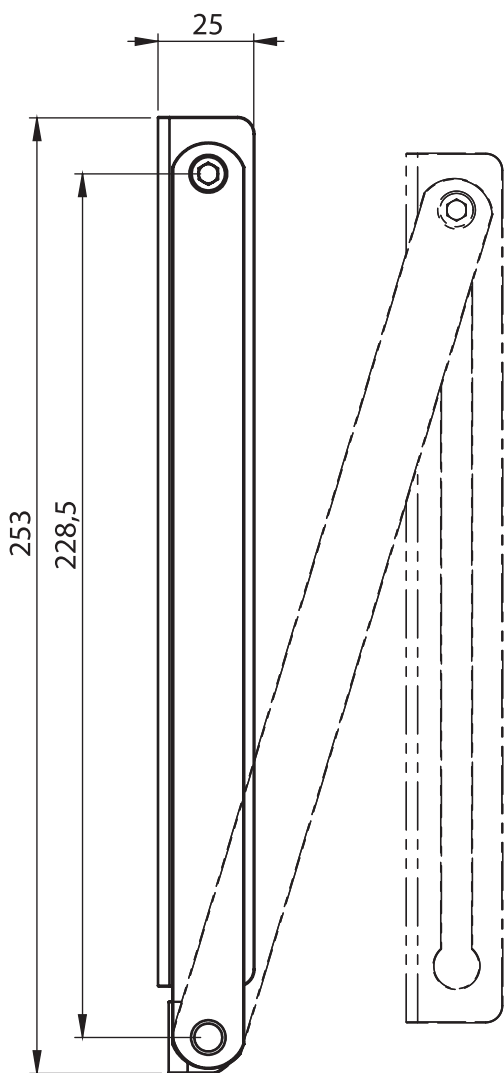

Accessories

Material

Steel, zinc plated

Options

* Stainless Steel version is also available

7533 - Cover Stray

Item Number	7533-330

LH/RH