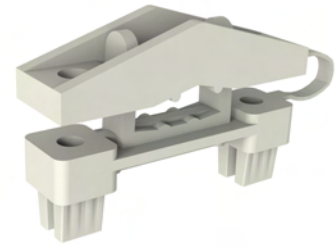

2500
Cable Holder

Material : PA