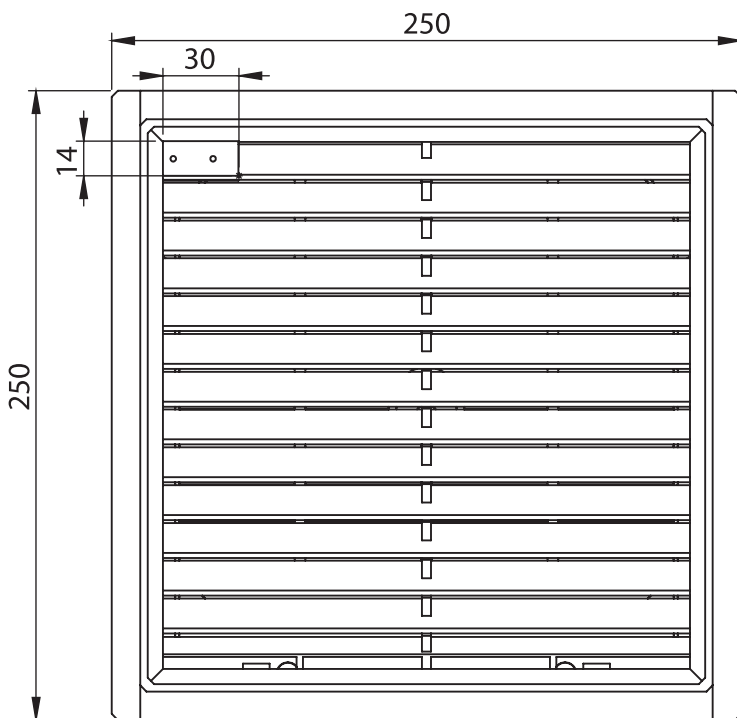

7523 - Air Vent

	Air Vent	Fan Part
Item Number	7523 - 001	7523 - 101