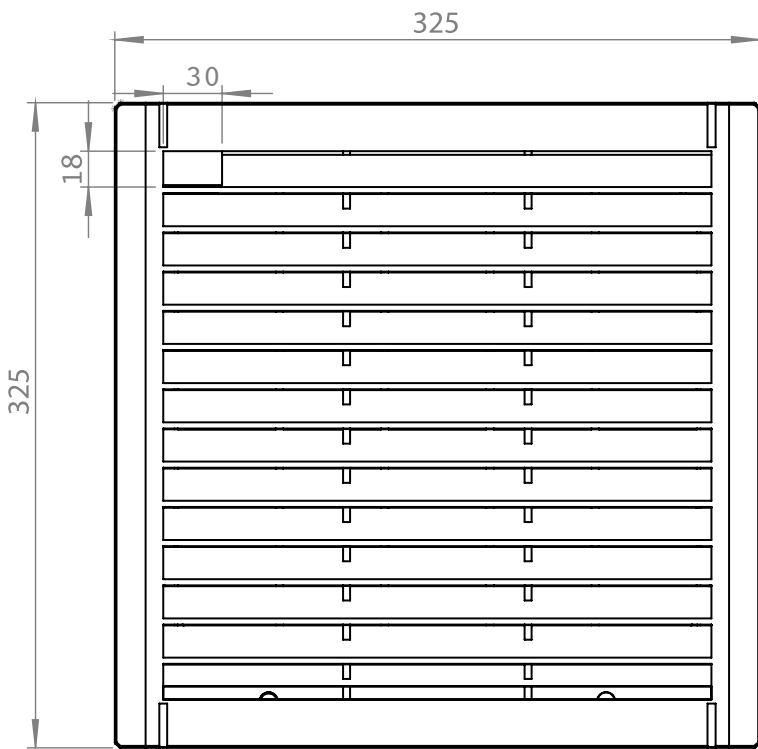

7524 - Air Vent

	Air Vent	Fan Parts
Item Number	7524-001	7524-101