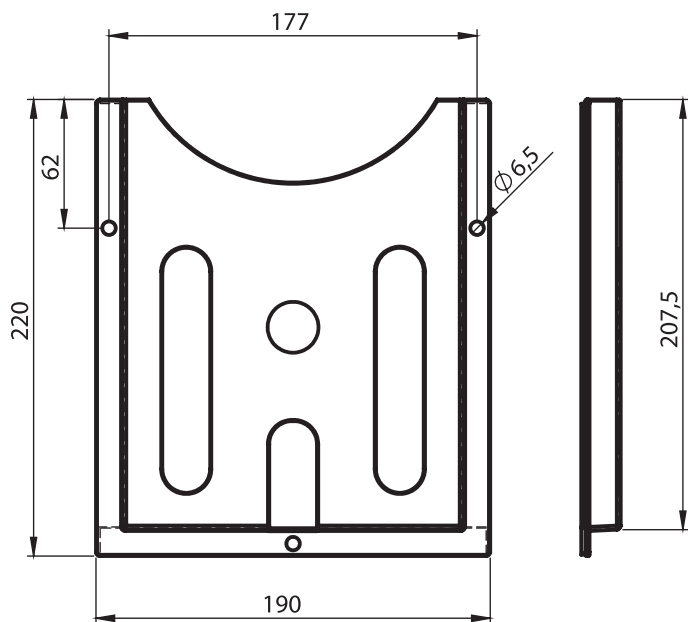

Material

PS, self adhesive tape

* Please contact with ELKOMSAN for your special color requests.

7251 - A5 Proje Cebi

Gri, Ral 7035	
With Tape	7251 - 002
W/O Tape	7251 - 102