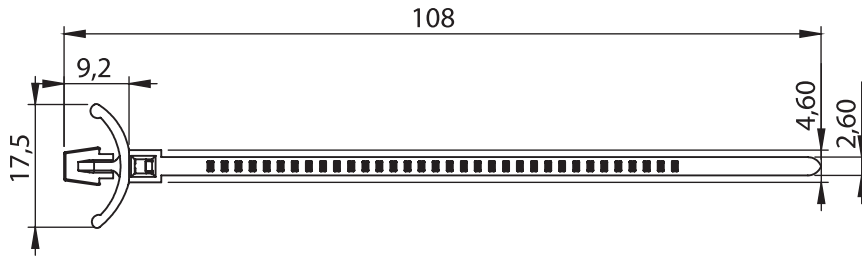

Item Number	7303 - 001

7303
Cable Tie

Material : PA

Accessories

	Black	White
Item Number	7305 - 002	7305 - 001

7305
Cable Holder

Material : PP

	Black	White
Item Number	7306 - 002	7306 - 001

7306
Cable Holder

Material : PP