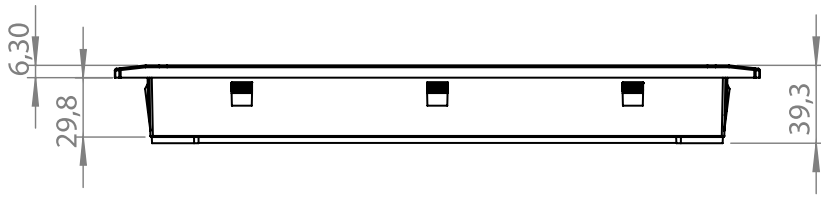

7524 - Air Vent

	Air Vent	Fan Parts
Item Number	7524-001	7524-101