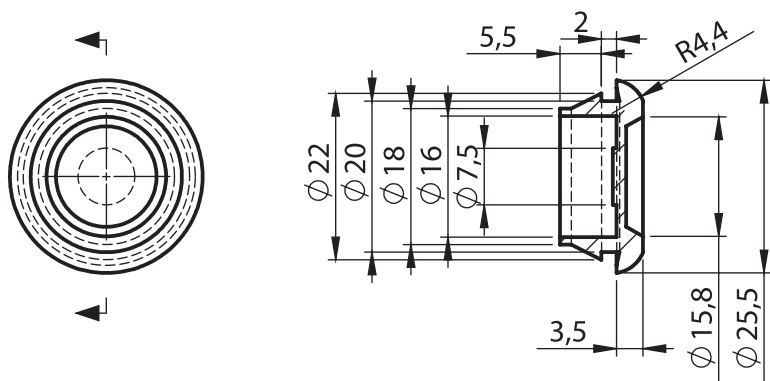

Item Number	4400 - 011

4400-011

Material
PVC, Ral 7035 grey

Accessories