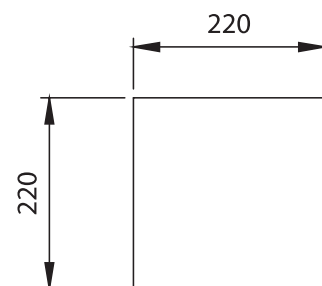

Cut Out

IP 40

Complete PA

RoHS

**7101
Machine Feet**

Material

PP
Screw: Steel, zinc plated

7101 - Machine Feet