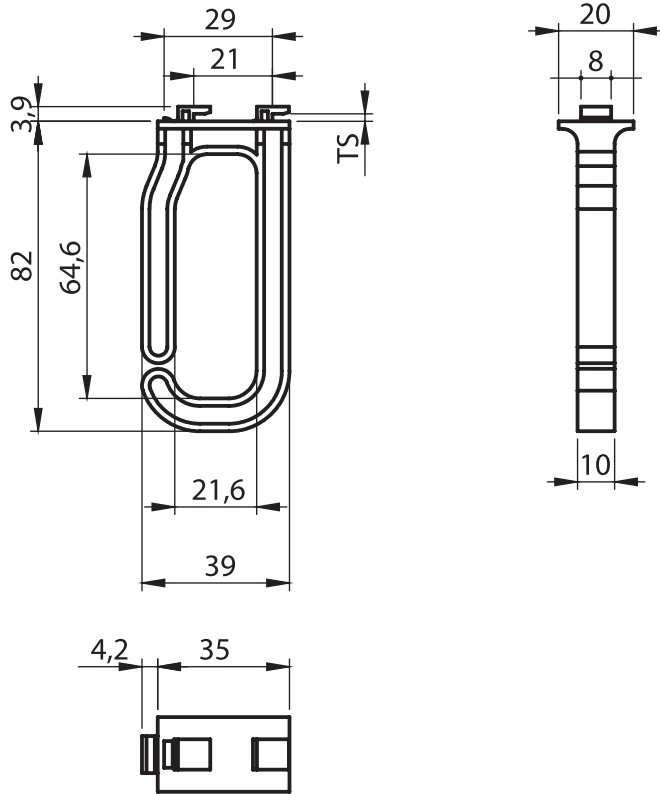

Accessories

Material

PA

7540 - Glass Holder

	Corner Part	Side Part
Item Number	7540 - 001	7540 - 002

Complete PA

RoHS

Accessories

Cut Out

IP 40

Complete PA

RoHS

**7101
Machine Feet**

Material

PP
Screw: Steel, zinc plated

7101 - Machine Feet

	M8, L=25	M8, L=30	M10,L=25
Standard Screw	7101 - 011	7101 - 012	7101 - 021
Socket Head Screw	7101 - 001	7101 - 002	7101 - 003

**7102
Machine Feet**

Material

PP
Screw: Steel, zinc plated

7102 - Machine Feet

	M8, L=25	M8, L=30	M10,L=25
Standard Screw	7102 - 001	7102 - 002	7102 - 003
Socket Head Screw	7102 - 011	7102 - 013	7102 - 012

7301 - Clip-in Cable Organizer

	TS= 1,5-mm	TS= 2-mm
Item Number	7301 - 002	7301 - 001