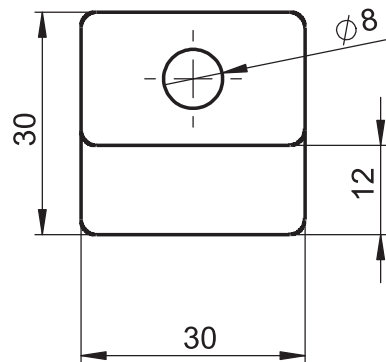

7540 - Glass Holder

	Corner Part	Side Part
Item Number	7540 - 001	7540 - 002

Complete PA

RoHS