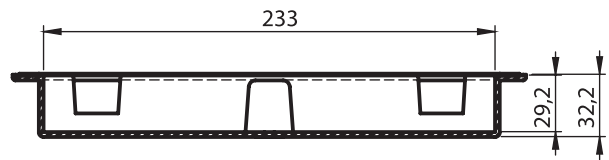

7301 Clip-in Cable Organizer

Material : PA

Cut Out

7302 - Clip-in Cable Organizer

	TS=1,5-mm	TS=2-mm
Item Number	7302 - 002	7302 - 001

7302 Clip in and screwed cable organiser

Material : PA

Cut Out