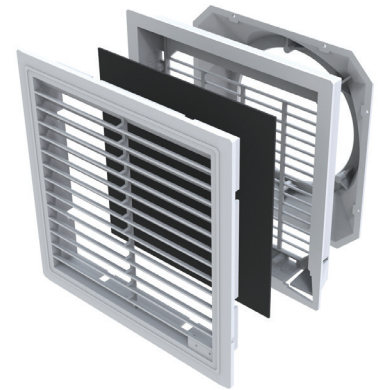

Accessories

Material

ABS, Gray Ral 7035

Options

Please contact with ELKOMSAN for IP 54 requirement.