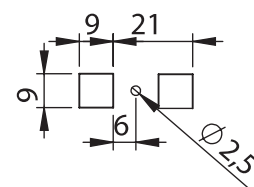

7301 Clip-in Cable Organizer

Material : PA

Cut Out

7302 - Clip-in Cable Organizer

	TS=1,5-mm	TS=2-mm
Item Number	7302 - 002	7302 - 001

7302 Clip in and screwed cable organiser

Material : PA

Cut Out