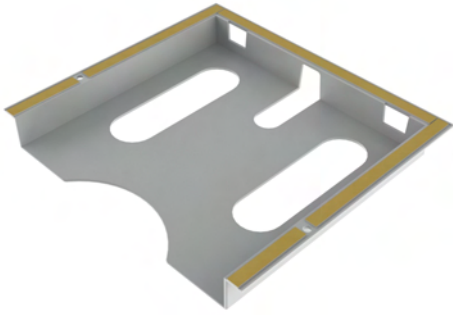

7301 Clip-in Cable Organizer

Material : PA

Cut Out

7302 - Clip-in Cable Organizer

	TS=1,5-mm	TS=2-mm
Item Number	7302 - 002	7302 - 001

7302 Clip in and screwed cable organiser

Material : PA

Cut Out