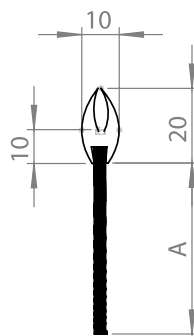

4501, 4502
Plastic Head
Brushes

4503 - Plastic Head Brushes

A	Plastic Head
30	4503-030-L
40	4503-040-L
50	4503-050-L
60	4503-060-L
70	4503-070-L
80	4503-080-L
90	4503-090-L
100	4503-100-L