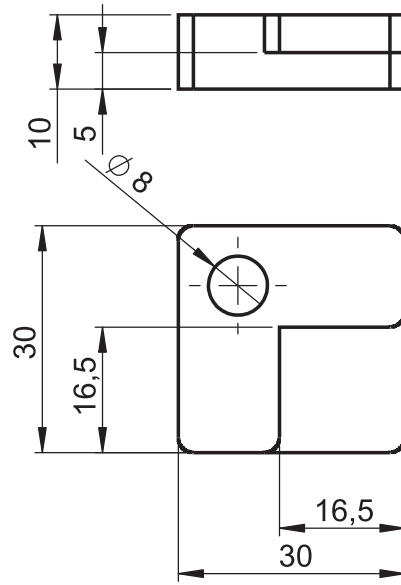

Accessories

Material

PA

7540 - Glass Holder

	Corner Part	Side Part
Item Number	7540 - 001	7540 - 002

Complete PA

RoHS

Accessories