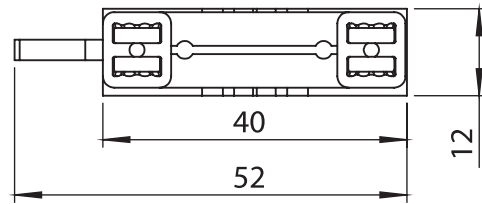

2500
Cable Holder

Material : PA

Item Number	2500 - 001

Accessories

7311
Cable Holder

Material : PA

Item Number	7311 - 001

7312
Cable Holder

Material : PA

Item Number	7312 - 001