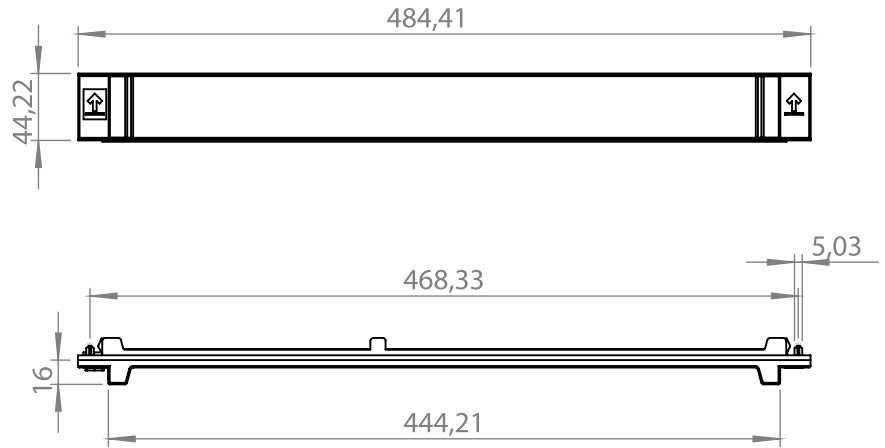

Material

ABS, black or ABS V0 upon request.

The air leakage is minimized due to the special binding

9005-101 - 1U Blank Panel for 19" Rack Cabinets

Item Number	9005-101

LH/RH