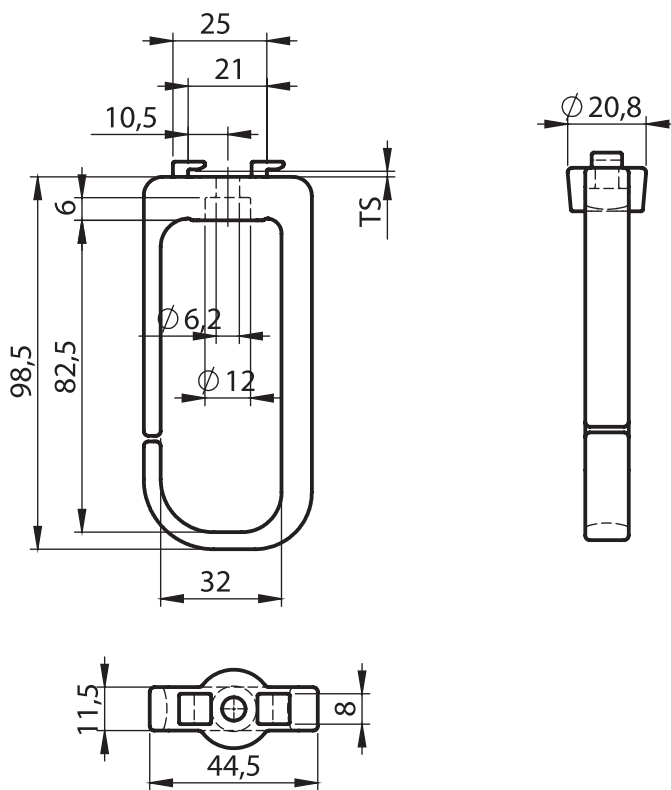

7302 - Clip-in Cable Organizer