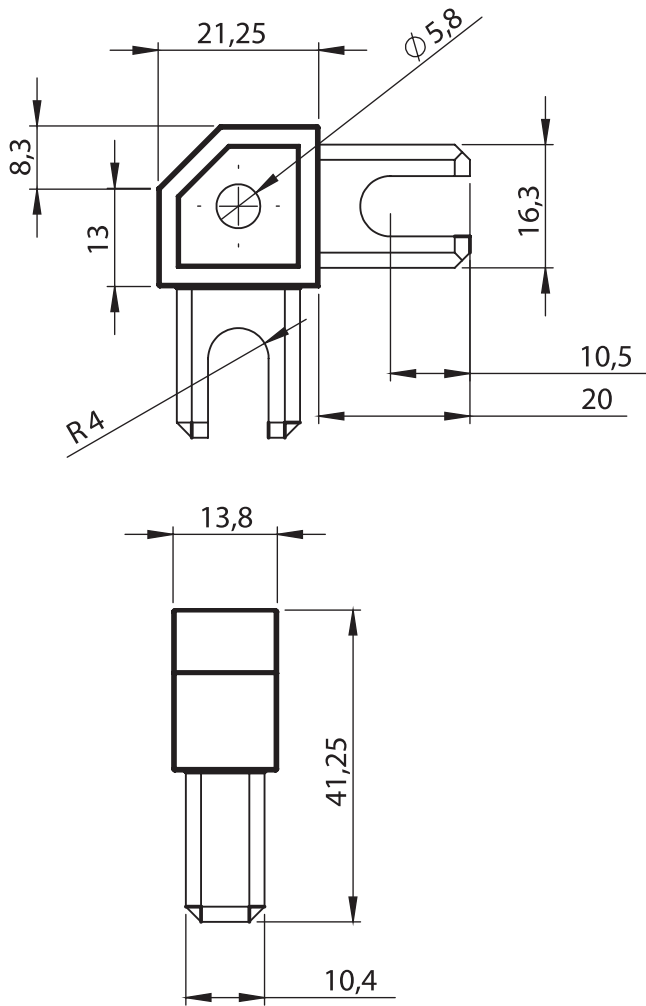

Accessories

Material

PA

7540 - Glass Holder

	Corner Part	Side Part
Item Number	7540 - 001	7540 - 002

Complete PA

RoHS

Accessories