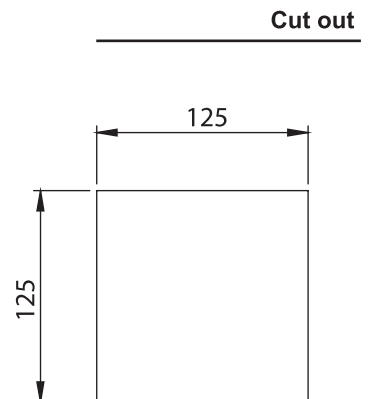

Options

* Please contact Sales Representative for IP 54 requirement