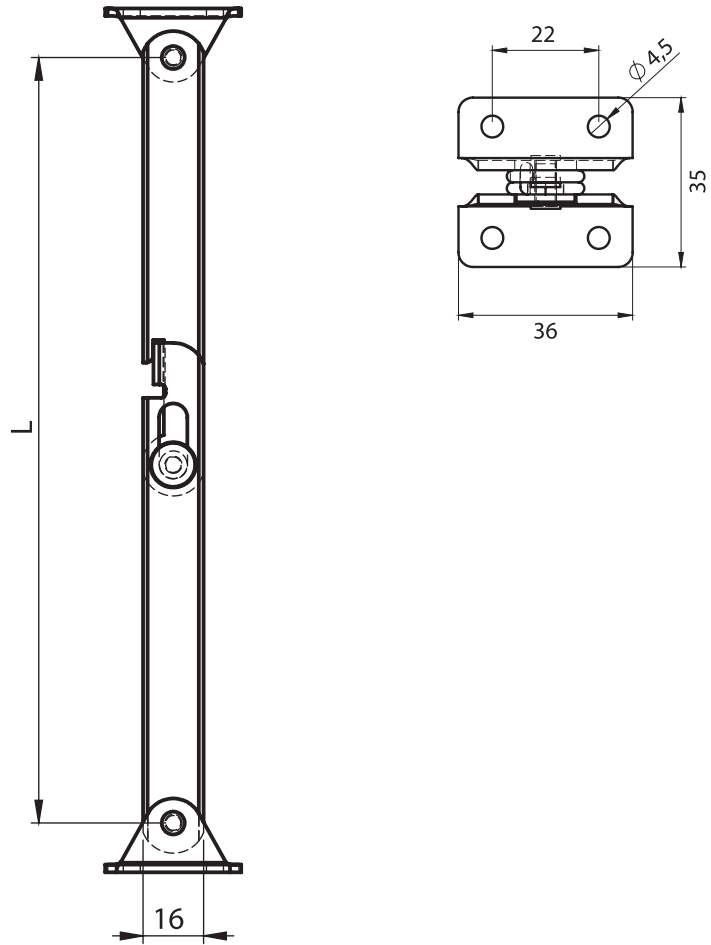

Accessories

Material

PA

7540 - Glass Holder

	Corner Part	Side Part
Item Number	7540 - 001	7540 - 002

Complete PA

RoHS

Accessories

Material

PA

7401 - Corner Part

Item Number	7401 - 001
-------------	------------

Complete
PA

RoHS

Accessories

Material

Steel, zinc plated

Options

* Stainless Steel version is also available

RIGHT

LEFT

7531 - Cover Stray

Item Number	L1	Right-Left
7531 - 331	292	Right
7531 - 332	292	Left
7534 - 331	202	Right
7534 - 332	202	Left
7532 - 331	135	Right
7532 - 332	135	Left