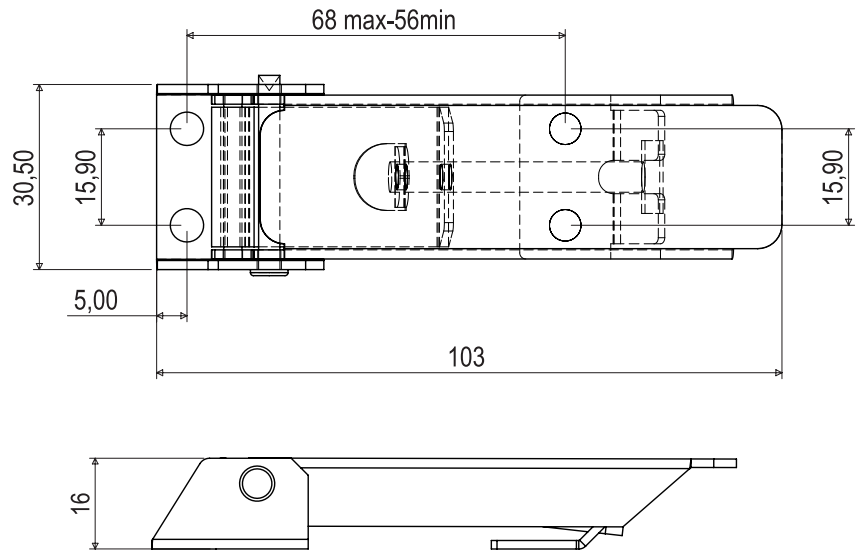

Material

Steel, zinc plated or Stainless Steel AISI 304

7410 - Toggle Latch

	Steel, Zinc Plated	Stainless Steel
Item Number	7410-330	7410-500