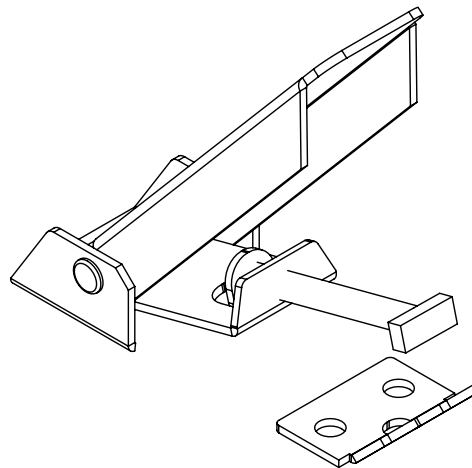

Polyamide (PA6 GFR30), black

7540 - Glass Holder

	Corner Part	Side Part
A = 4	7540 - 101	7540 - 102
A = 5	7540 - 001	7540 - 002

Complete Plastic

RoHS

Material

Steel, zinc plated or Stainless Steel AISI 304

7410 - Toggle Latch