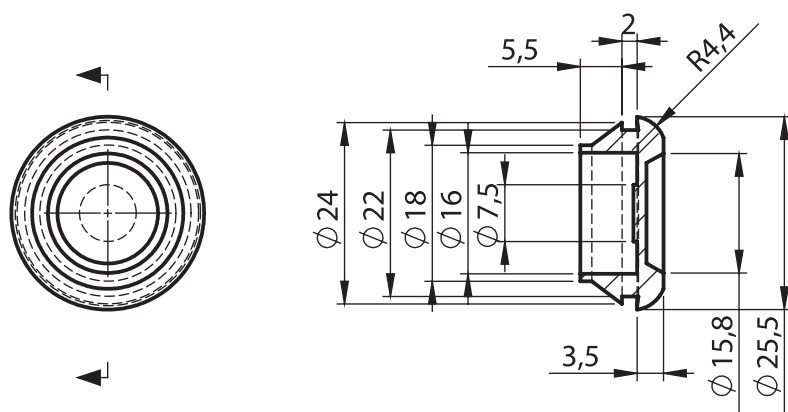

Item Number	4400 - 012

4400-012

Material
PVC, Ral 7035 grey