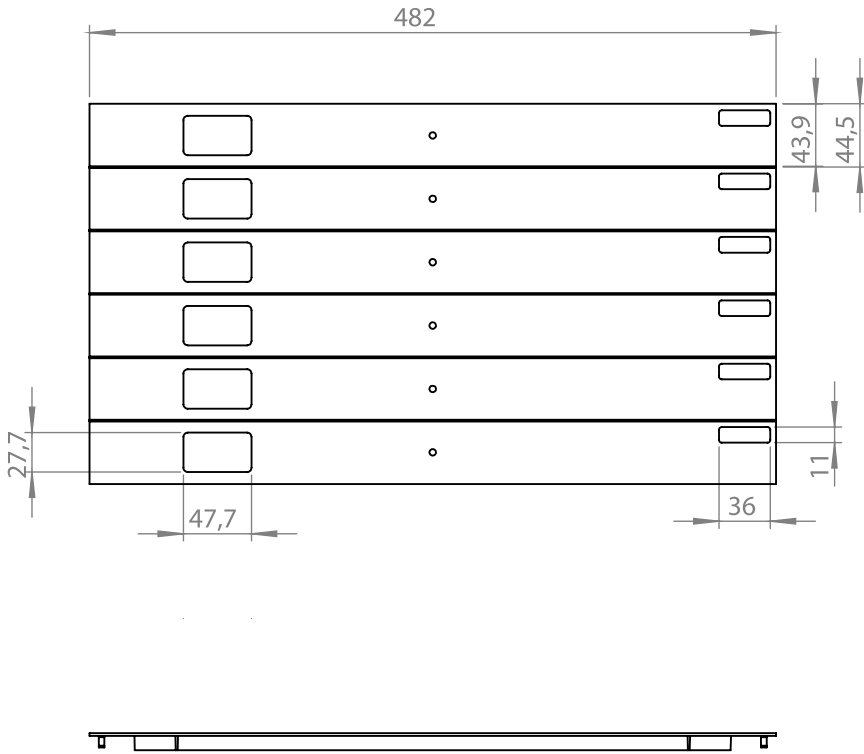

Accessories

Material

ABS, black or ABS V0 upon request

9005-201 - 6U, Breakable 19" Blank Pannel

Item Number	9005-201

RoHS LH/RH